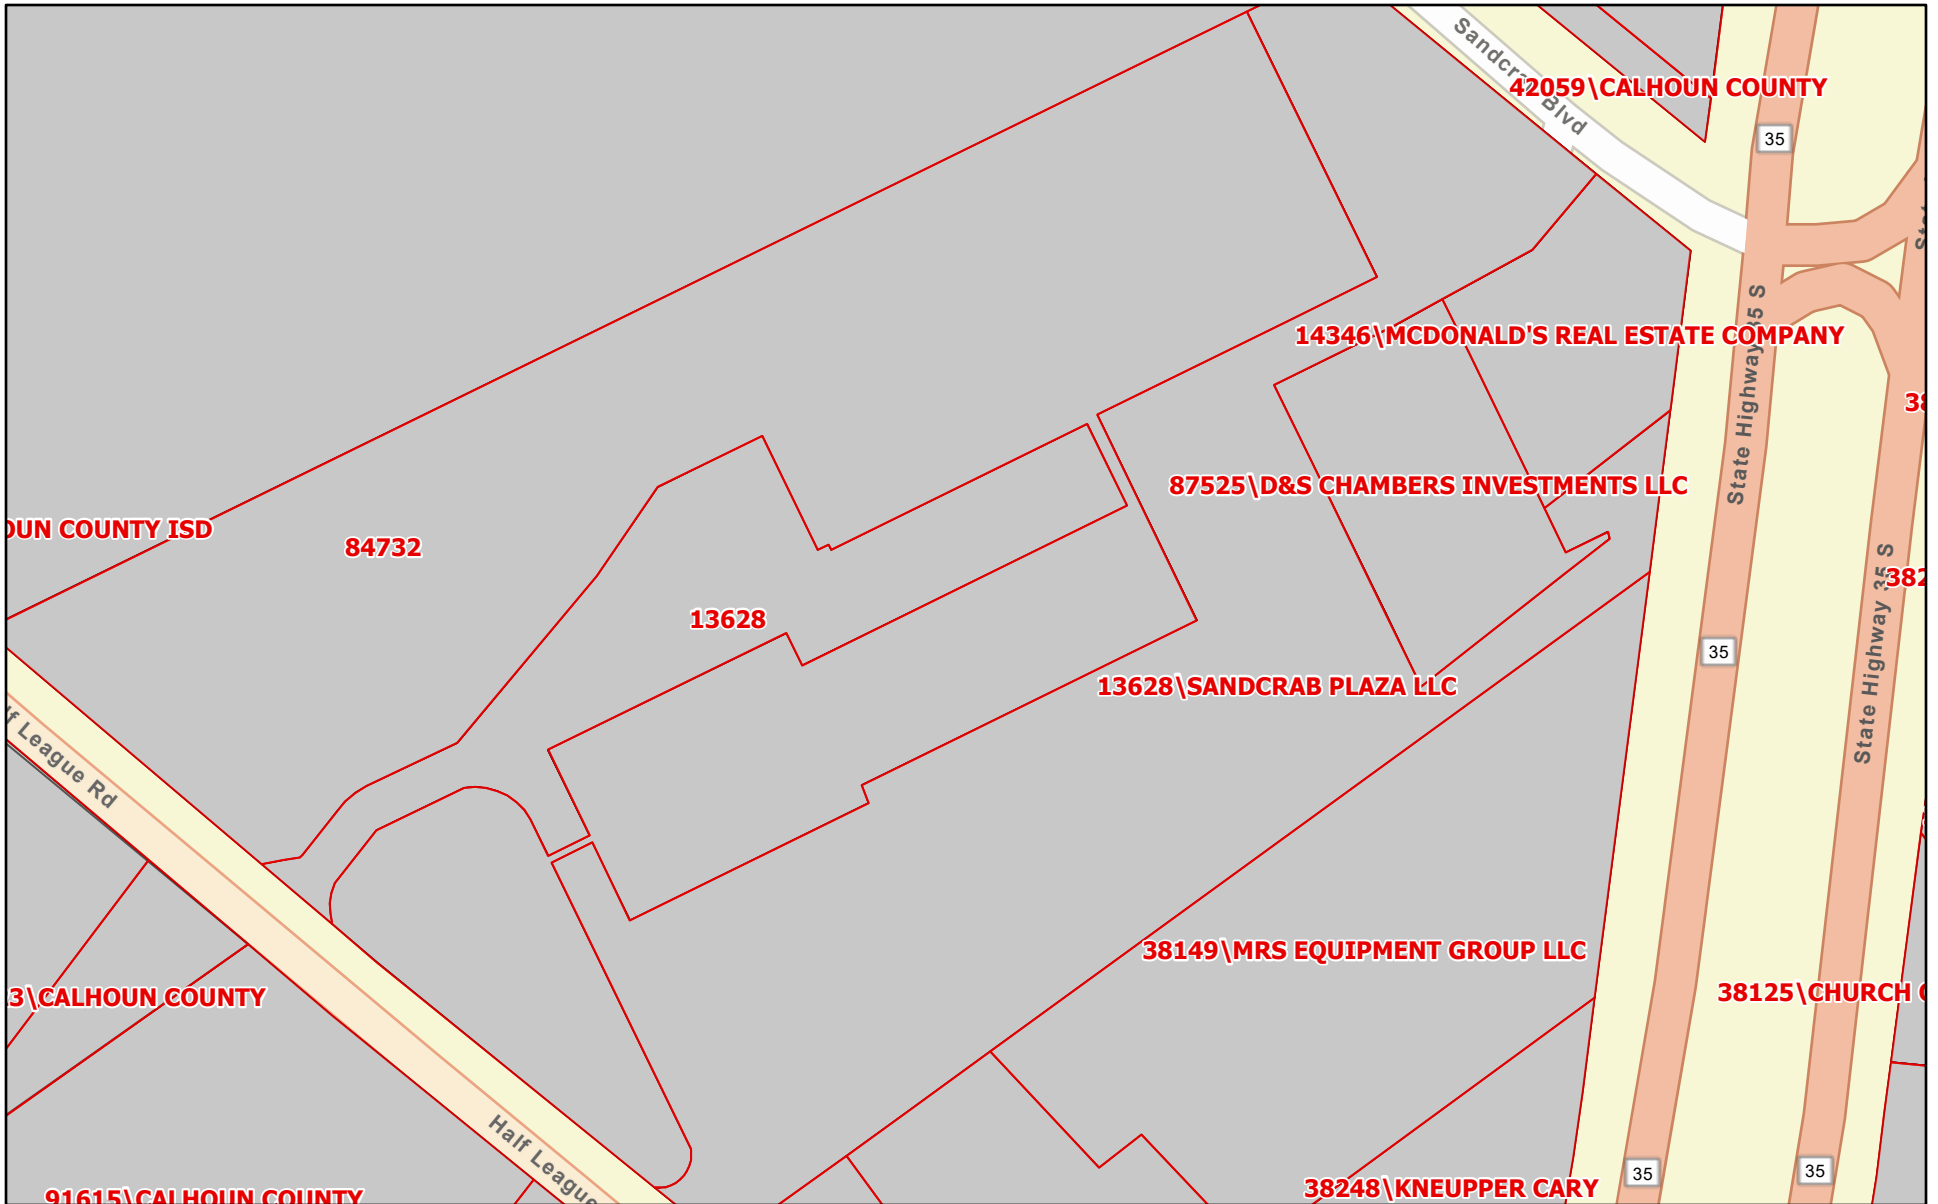

# Calhoun CAD Web Map

11/22/2023, 9:22:16 AM

- Ownership
- Lot Lines
- Abstracts
- Property ID

Esri Community Maps Contributors, Texas Parks & Wildlife, © OpenStreetMap, Microsoft, CONANP, Esri, HERE, Garmin, Foursquare,