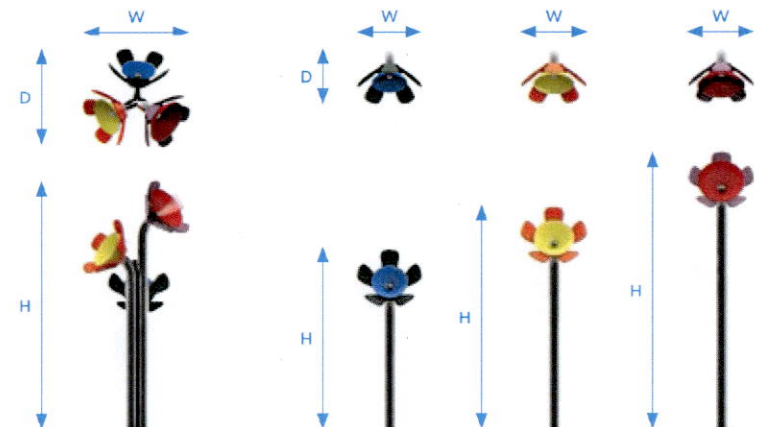

A bouquet of six cheerful and eye-catching musical flowers. Available individually or in two posy arrangements – you can collect them all and watch your musical garden grow and bloom.

Each flower is made of a stainless-steel frame with powder-coated aluminum flower petals and bells in six different color combinations. Strike the 'bell' to make it chime.

Show your park, playground or outdoor space some love with these bright and colorful musical flowers.

Jody