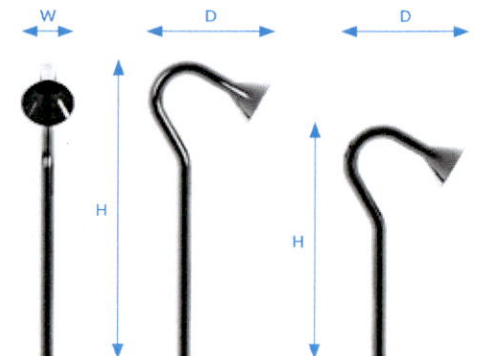

Soprano Quartet Ensemble

C4-C6

Talk Tubes

ROTARY

Made from stainless-steel, our Talk Tubes allow children to communicate across their playground, encouraging co-operative and imaginative play and social interaction.

Children will delight as they whisper into one of the large stainless-steel sound cones, and their friend, sibling or classmate receives their secret message on the other side of the playground!

Available as standard with 12m/40ft of piping (which can be extended to up to 60m/197ft).

Weight	50 kg / 110 lbs
Width	26 cm / 10 in
Depth	59 cm / 23 in
Height (L)	141 cm / 56 in
Height (S)	110 cm / 44 in

A bouquet of six cheerful and eye-catching musical flowers. Available individually or in two posy arrangements – you can collect them all and watch your musical garden grow and bloom.