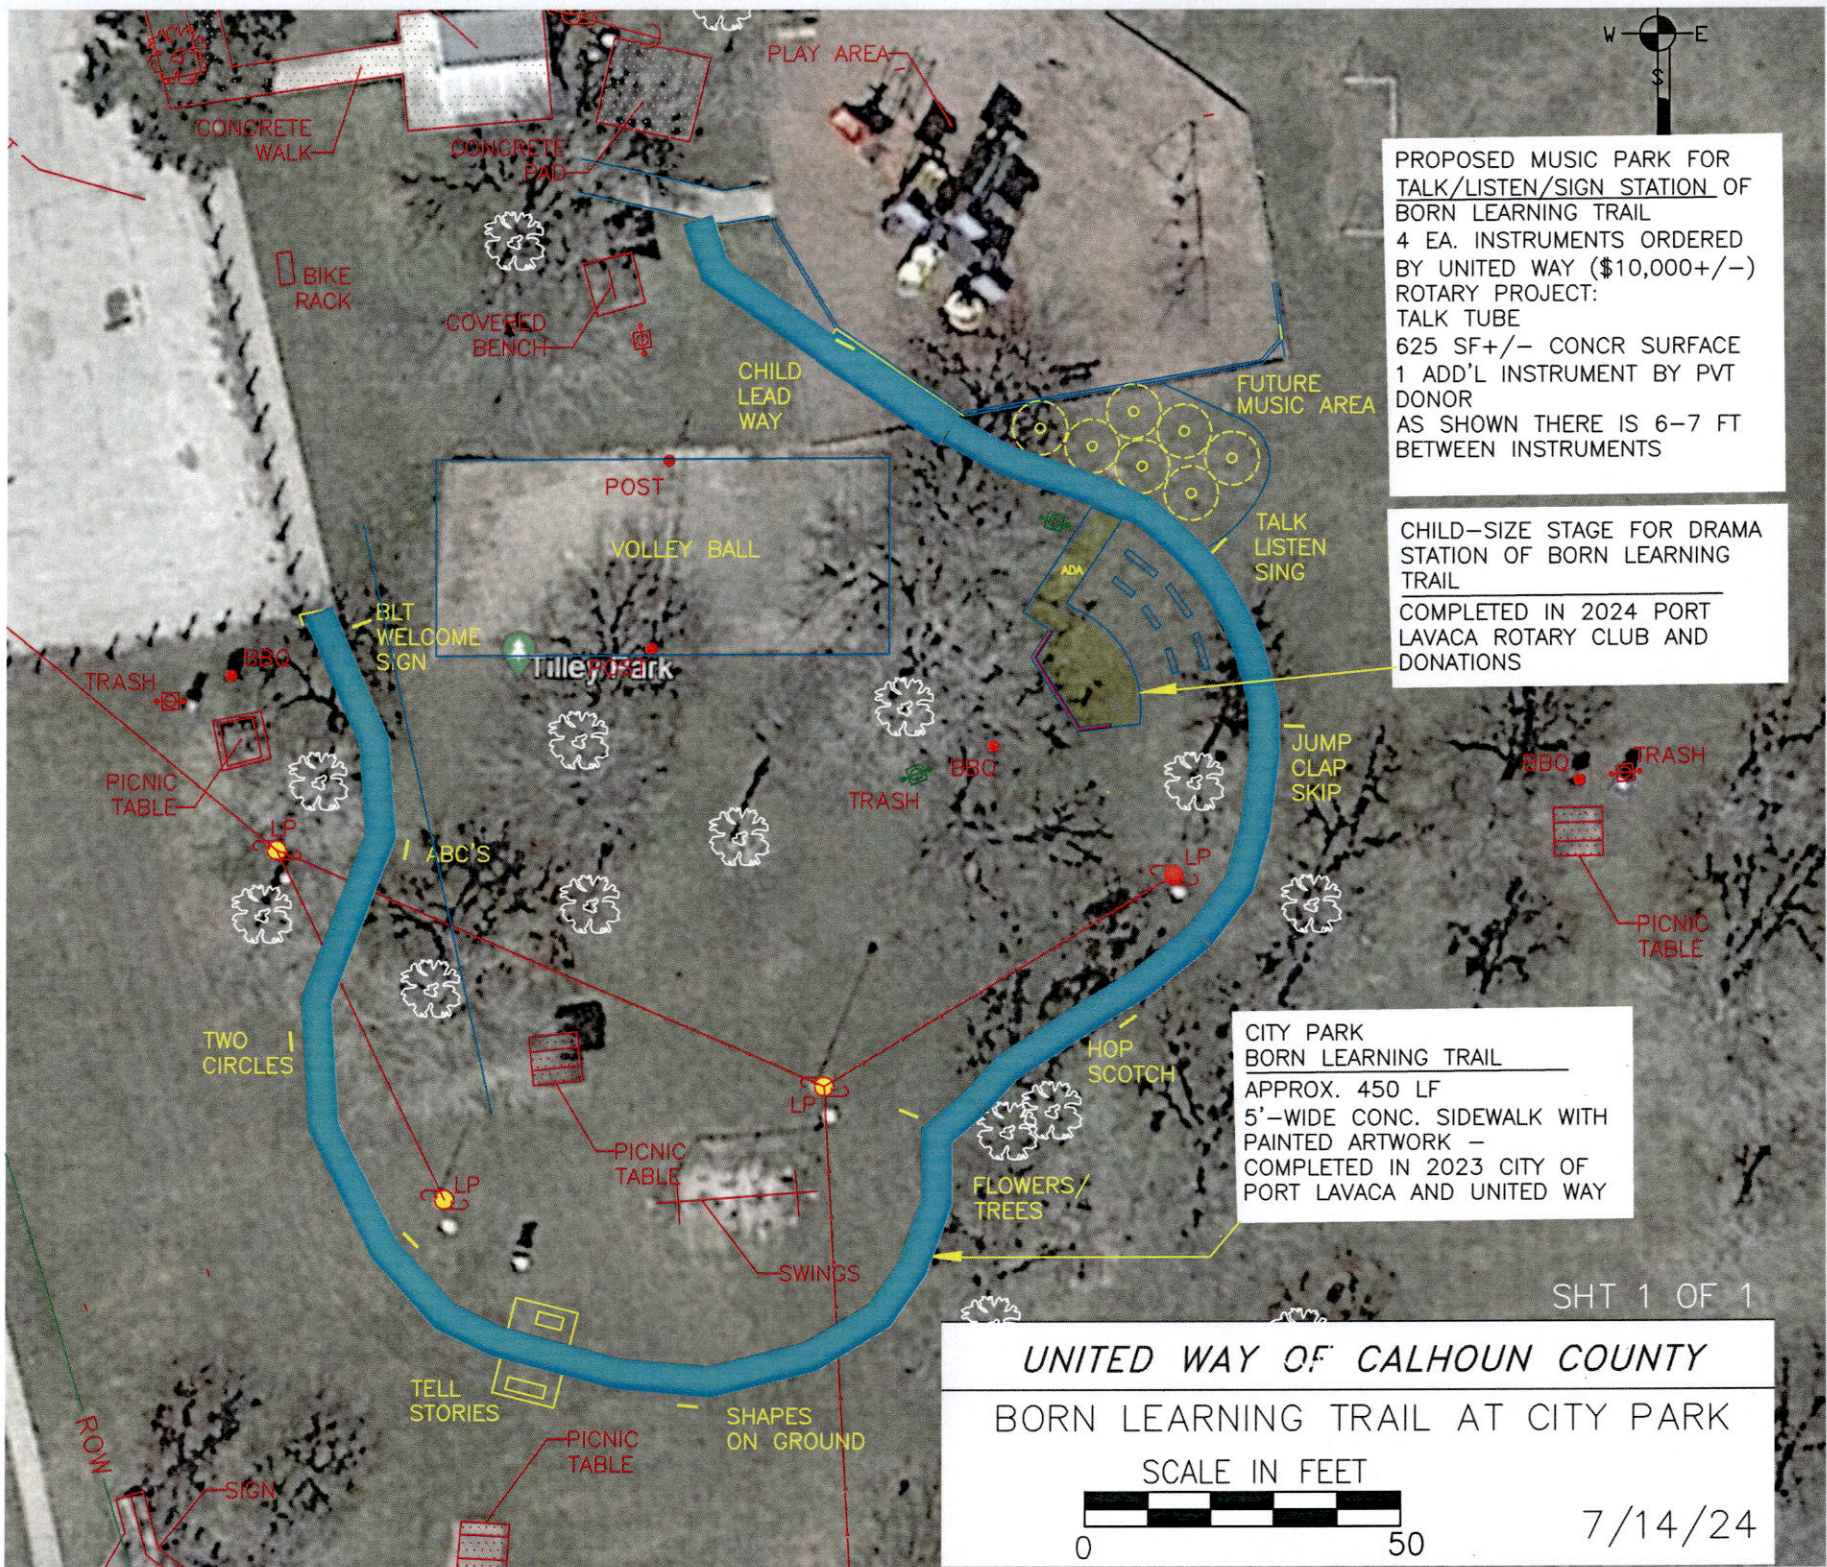

PROPOSED MUSIC PARK FOR
TALK/LISTEN/SIGN STATION OF
BORN LEARNING TRAIL
4 EA. INSTRUMENTS ORDERED
BY UNITED WAY ($10,000+/-)
ROTARY PROJECT:
TALK TUBE
625 SF +/- CONCR SURFACE
1 ADD'L INSTRUMENT BY PVT
DONOR
AS SHOWN THERE IS 6-7 FT
BETWEEN INSTRUMENTS

CHILD-SIZE STAGE FOR DRAMA
STATION OF BORN LEARNING
TRAIL
COMPLETED IN 2024 PORT
LAVACA ROTARY CLUB AND
DONATIONS

CITY PARK
BORN LEARNING TRAIL
APPROX. 450 LF
5'-WIDE CONC. SIDEWALK WITH
PAINTED ARTWORK -
COMPLETED IN 2023 CITY OF
PORT LAVACA AND UNITED WAY

SHT 1 OF 1

UNITED WAY OF CALHOUN COUNTY

BORN LEARNING TRAIL AT CITY PARK

7/14/24