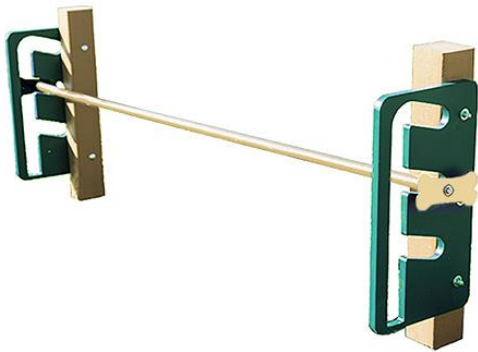

Leash Post

Double side Water Fountain

Adjustable Dog Jump

Weave Posts

Grooming Table

4 foot Log Tunnel

Hilltop Challenge Climber

10 x 10 x 8 Square Hip Shade Structure