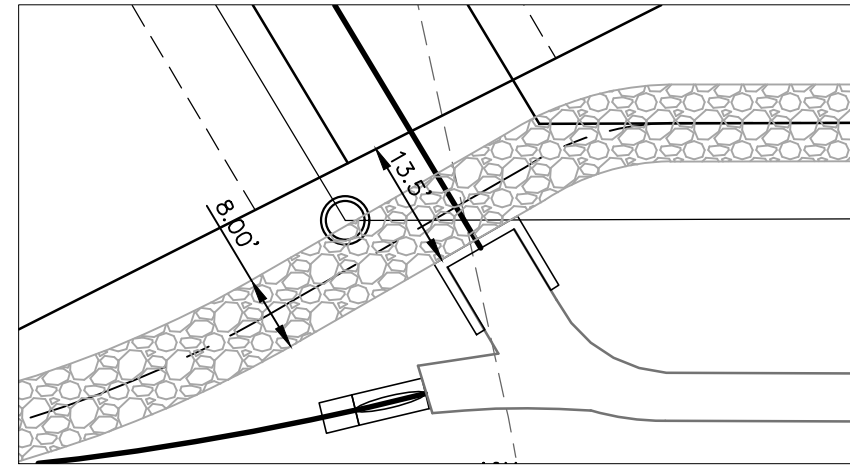

SCALE 1" = 60'
11"x17"

SCALE 1"=20'

CLAIRMONT ESTATES FLEX BASE ROAD EXHIBIT

August 3, 2021