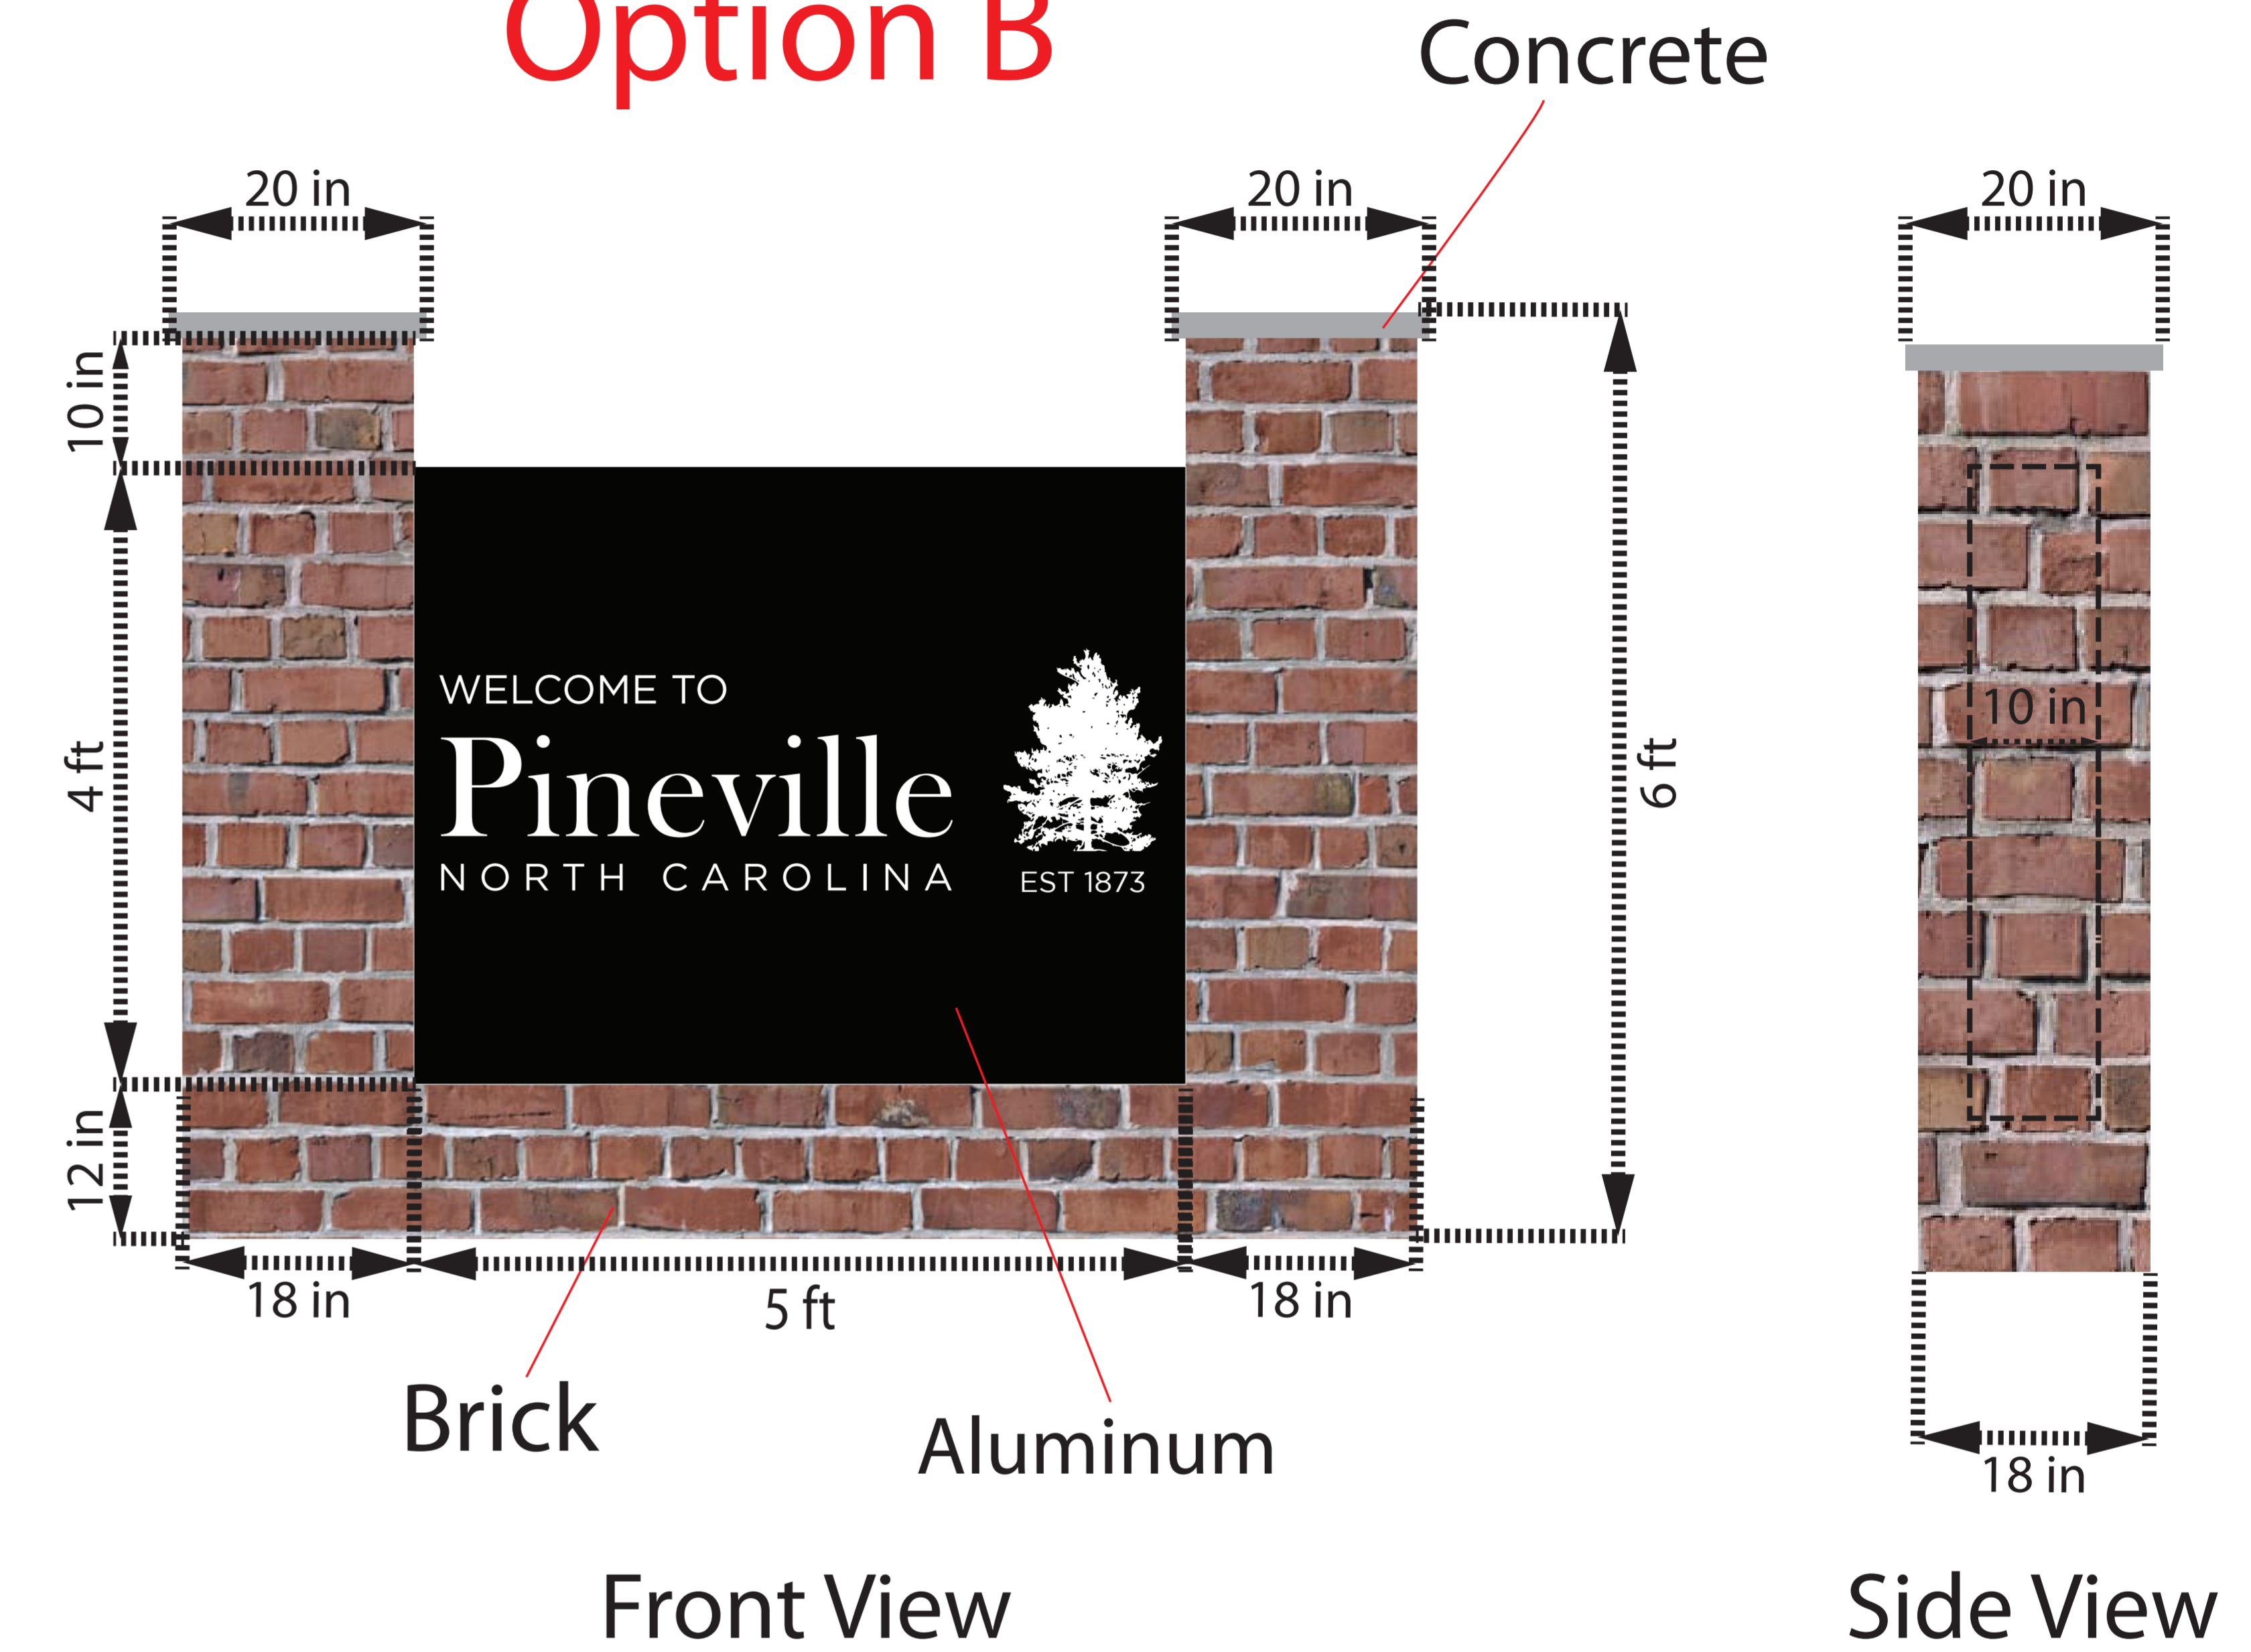

CLIENT NAME: City of Pineville

SUBSTRATE: Monument Signage

ART FILE / FONTS: Customer Provided

COLORS:

SIZES: See to Right

INSIDE / OUTSIDE:

ADDRESS:

NOTES:

Option A

Side View

Option B

Side View

- The artwork used in this rendering is not necessarily print quality and for display purposes only
- Artwork must be provided in high resolution format, appropriate for large format printing
- Preferred file types are: eps or pdf vector files. 300 dpi jpeg files are also acceptable for certain applications
- Proof colors may not be an accurate representation of the final product
- Monitors and printers should not be relied upon for color accuracy
- A color sample can be provided at an additional cost
- Additional fees may apply if artwork is unacceptable
- This design is the sole property of Signarama-Pineville. Duplication or use of this design, or any elements within this design, in any item made by any other company without written permission of SAR is prohibited by law