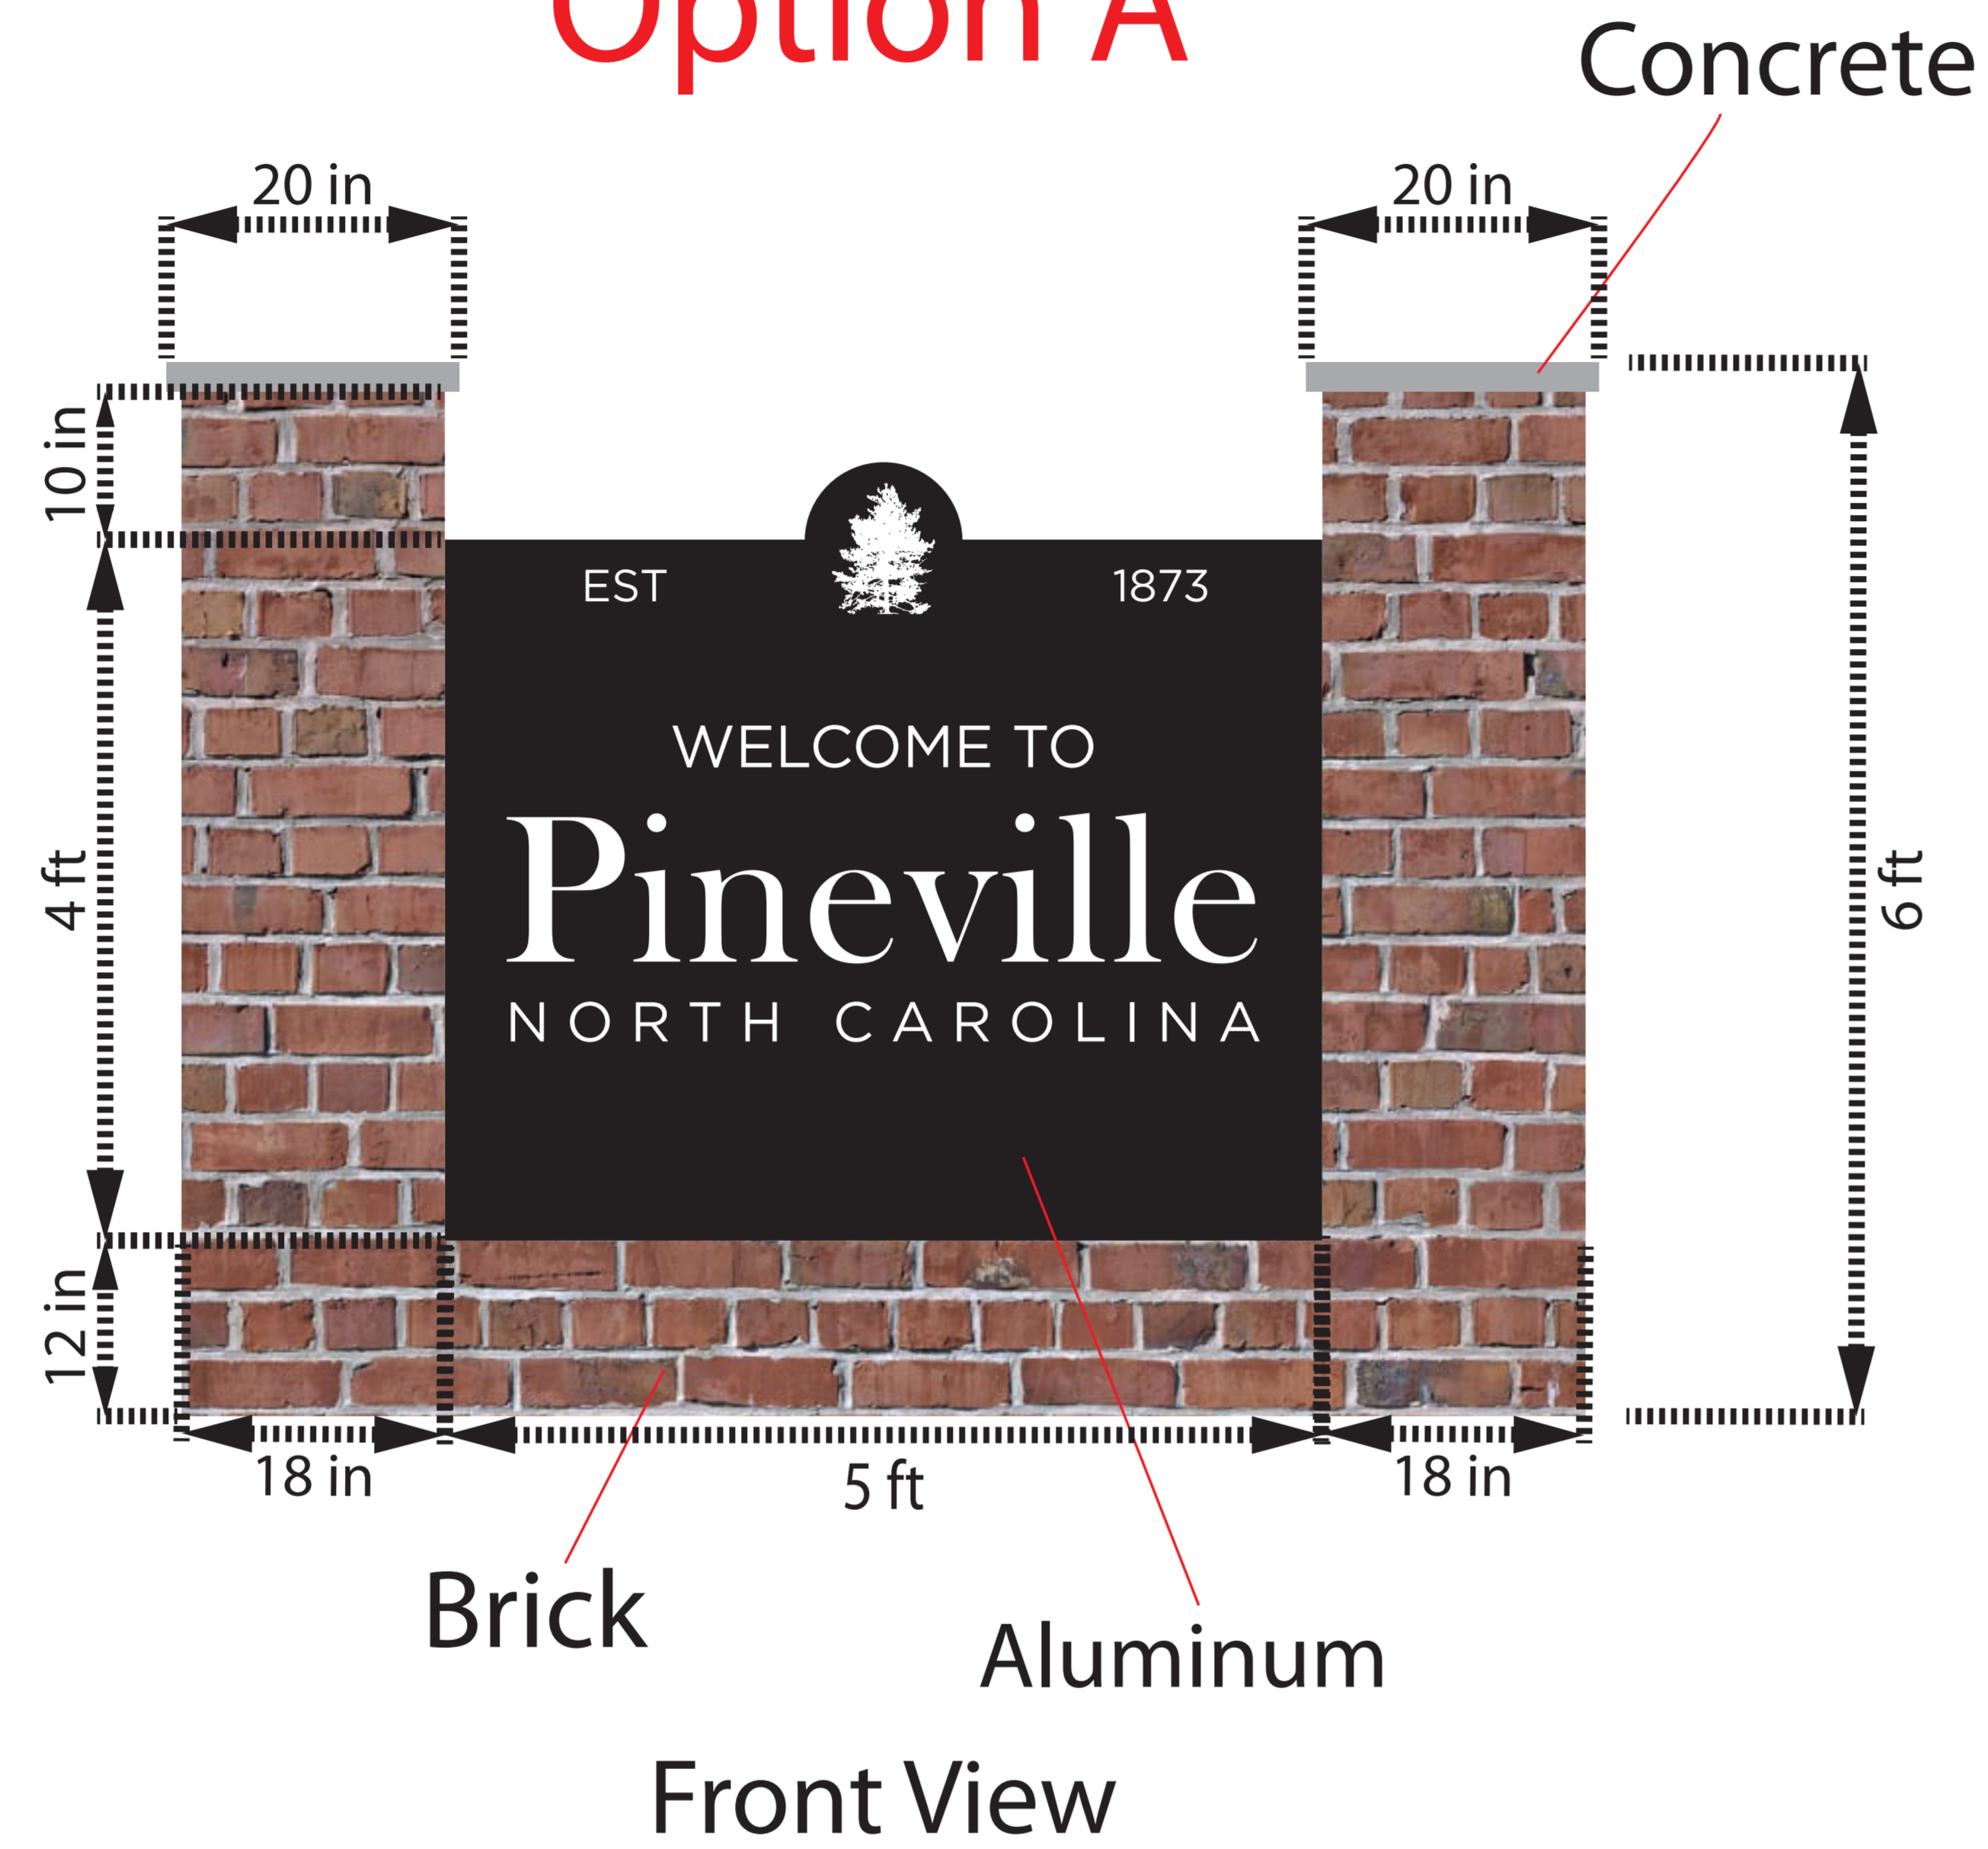

CLIENT NAME: City of Pineville

SUBSTRATE: Monument Signage

ART FILE / FONTS: Customer Provided

COLORS:

SIZES: See to Right

INSIDE / OUTSIDE:

ADDRESS:

NOTES:

Option A

Side View

Option B

Side View

- The artwork used in this rendering is not necessarily print quality and for display purposes only
- Artwork must be provided in high resolution format, appropriate for large format printing
- Preferred file types are: eps or pdf vector files. 300 dpi jpeg files are also acceptable for certain applications
- Proof colors may not be an accurate representation of the final product
- Monitors and printers should not be relied upon for color accuracy
- A color sample can be provided at an additional cost
- Additional fees may apply if artwork is unacceptable
- This design is the sole property of Signarama-Pineville. Duplication or use of this design, or any elements within this design, in any item made by any other company without written permission of SAR is prohibited by law