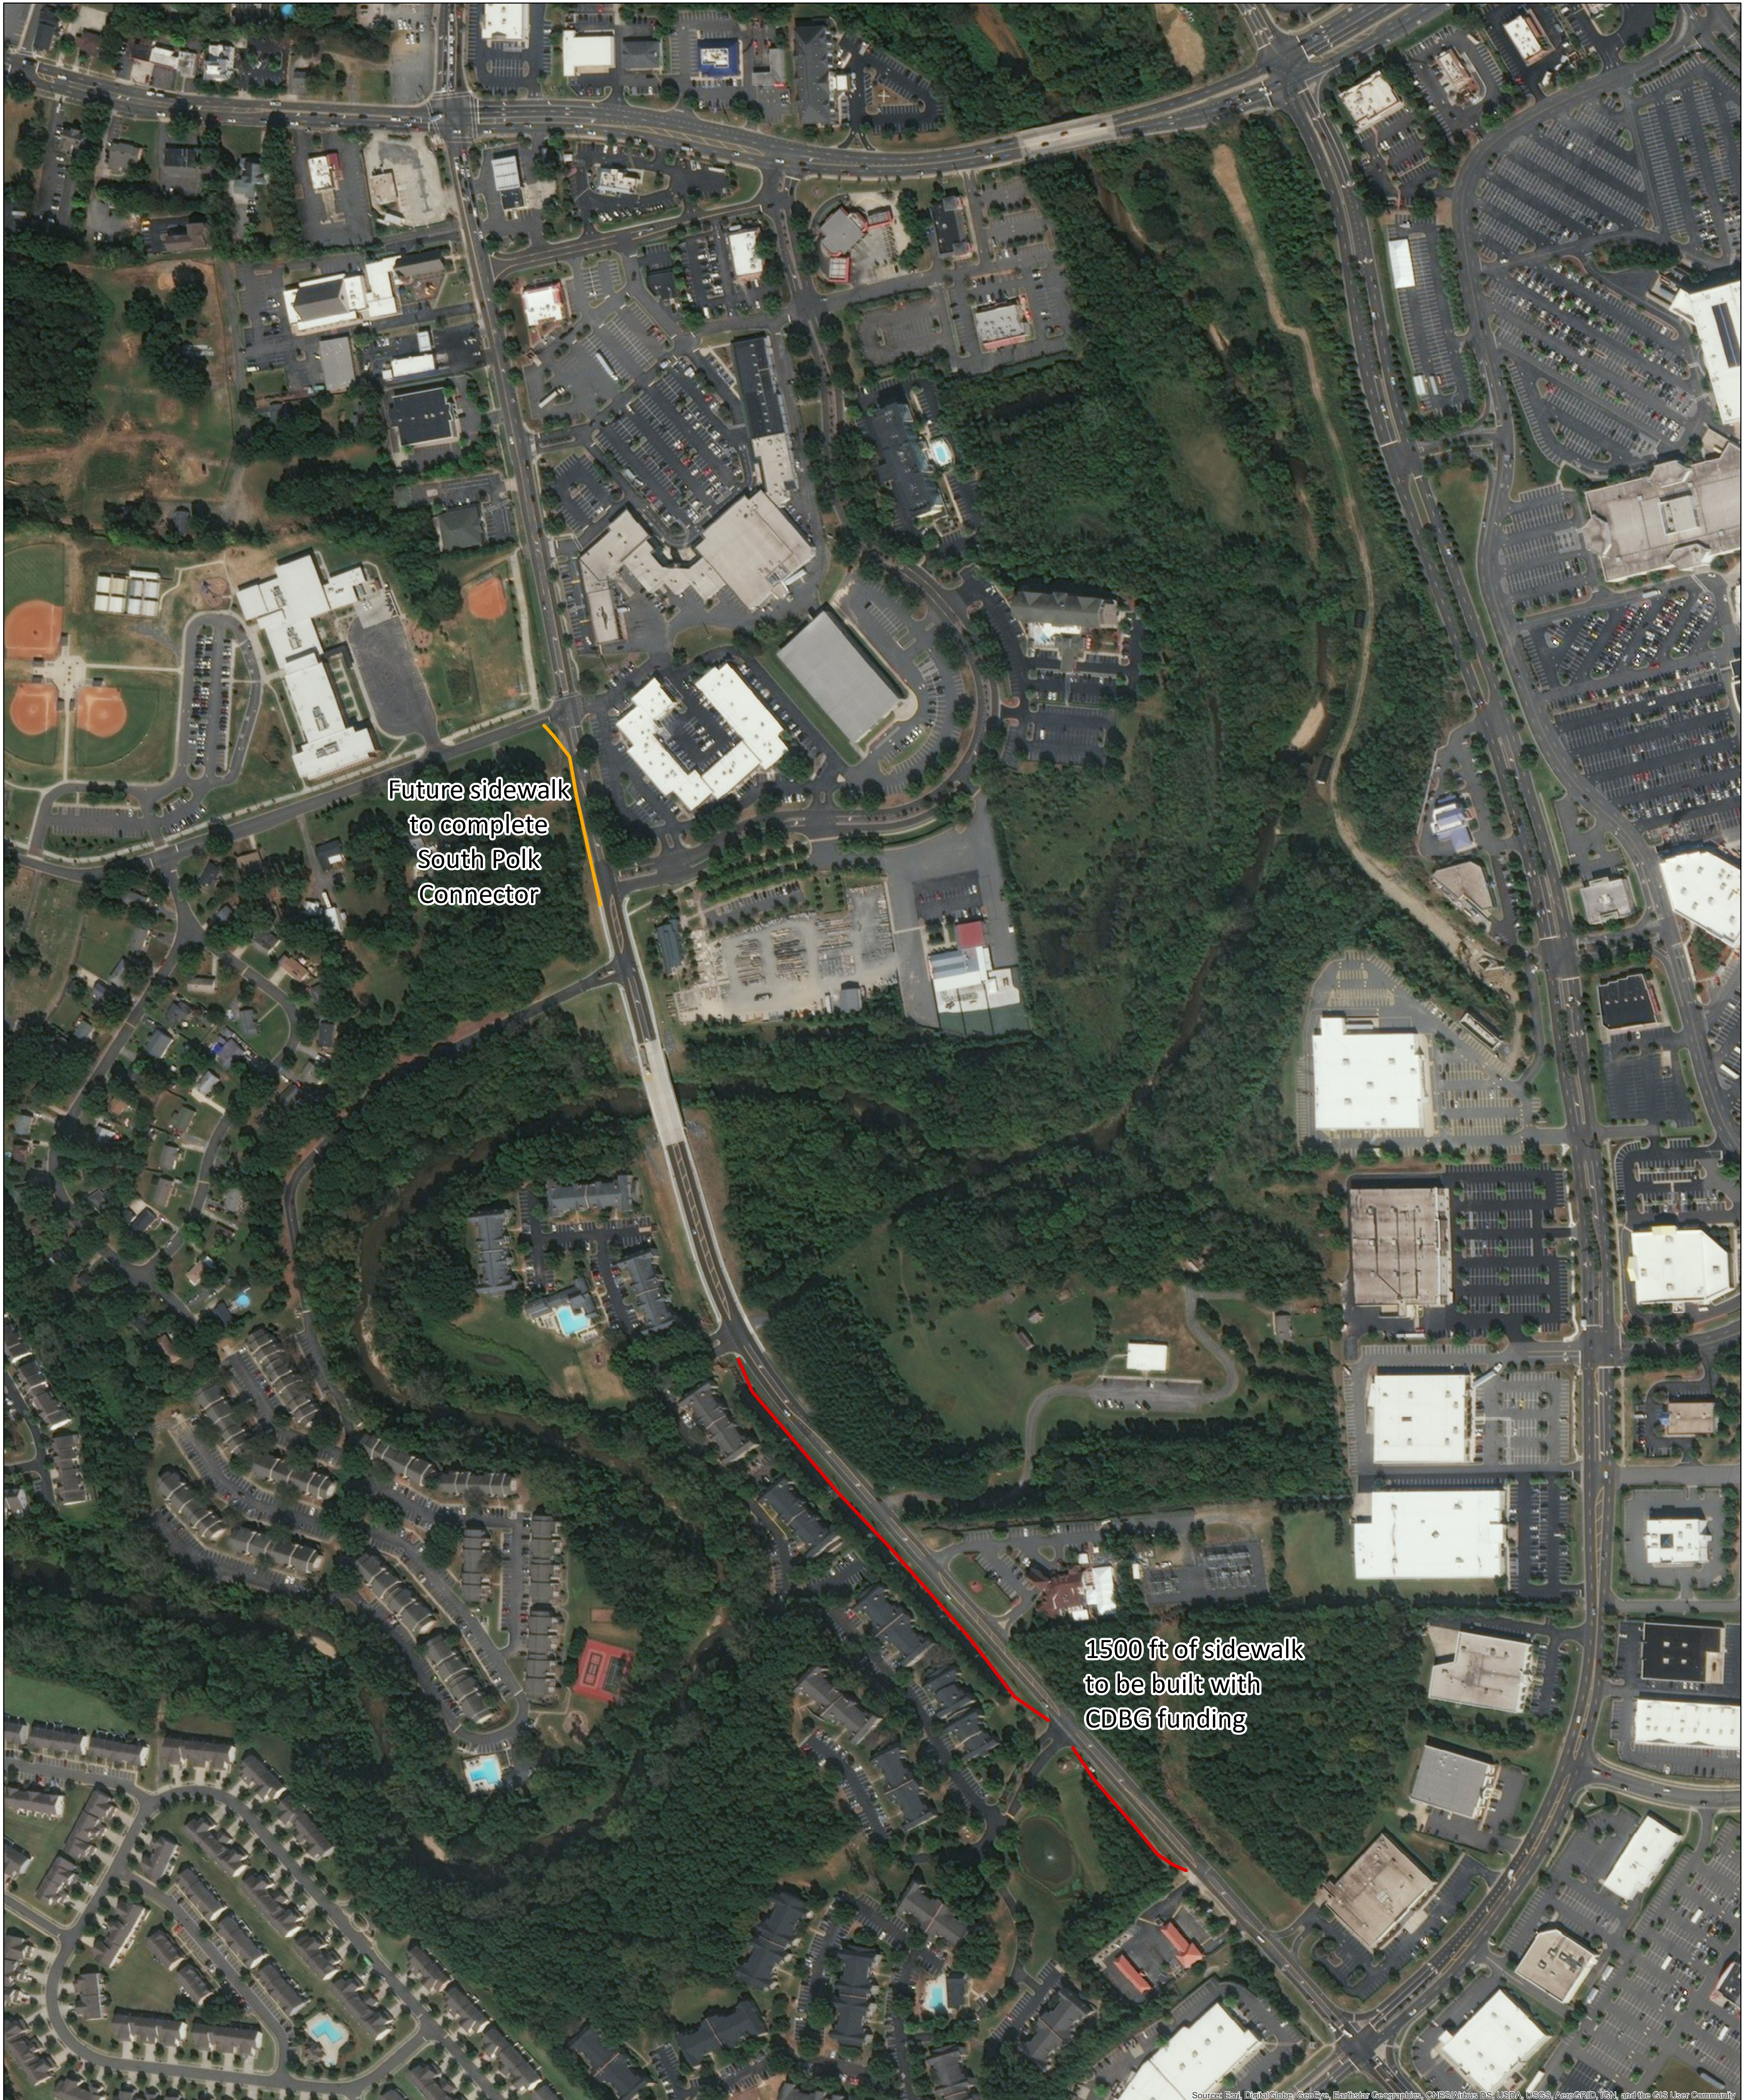

South Polk Connector

Future sidewalk
to complete
South Polk
Connector

1500 ft of sidewalk
to be built with
CDBG funding