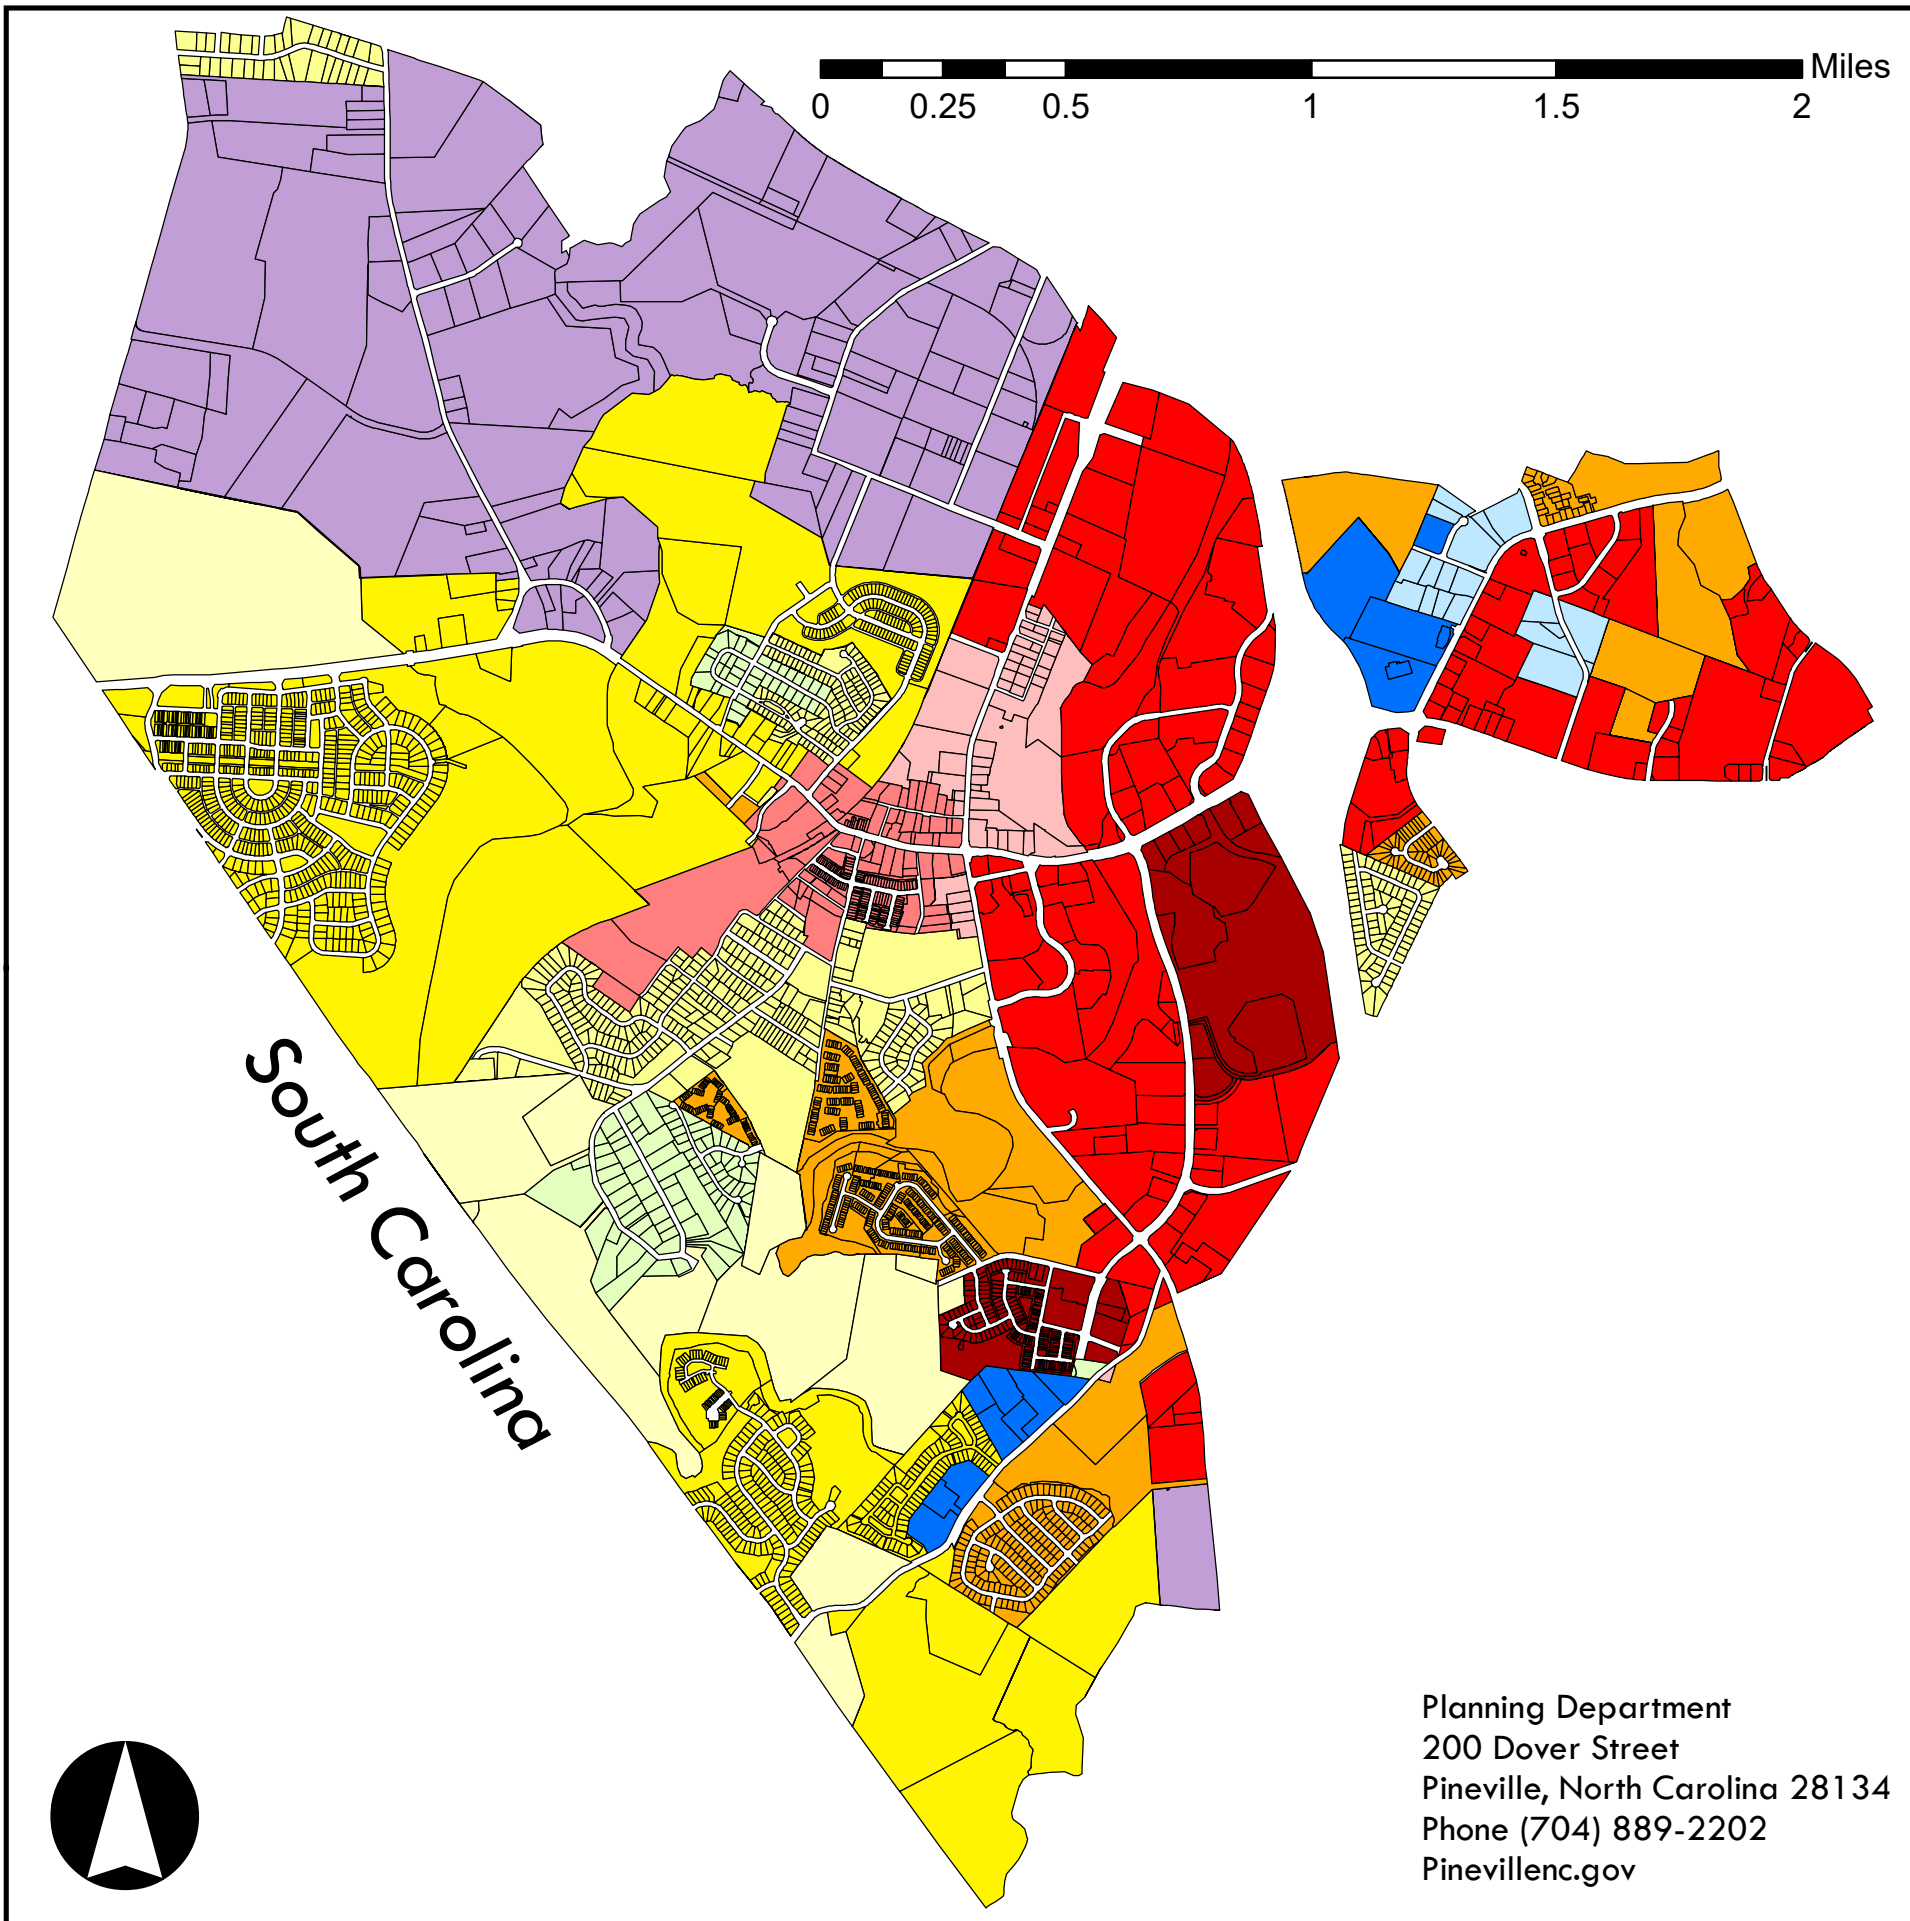

Pineville

PLANNING & ZONING

North Carolina

Official Zoning Map 2021

Zoning Designation

	B-P
	B-4
	B-3
	DC
	O-C
	O-I
	G-I
	R-44
	R-12
	R-7
	RMX
	R-MF

***Please see staff for all conditional use permits and conditional districts**

This map may not represent the most current information available and may be revised without prior notice to the user.

Please contact Pineville Planning Dept to verify all zoning information displayed in this document.