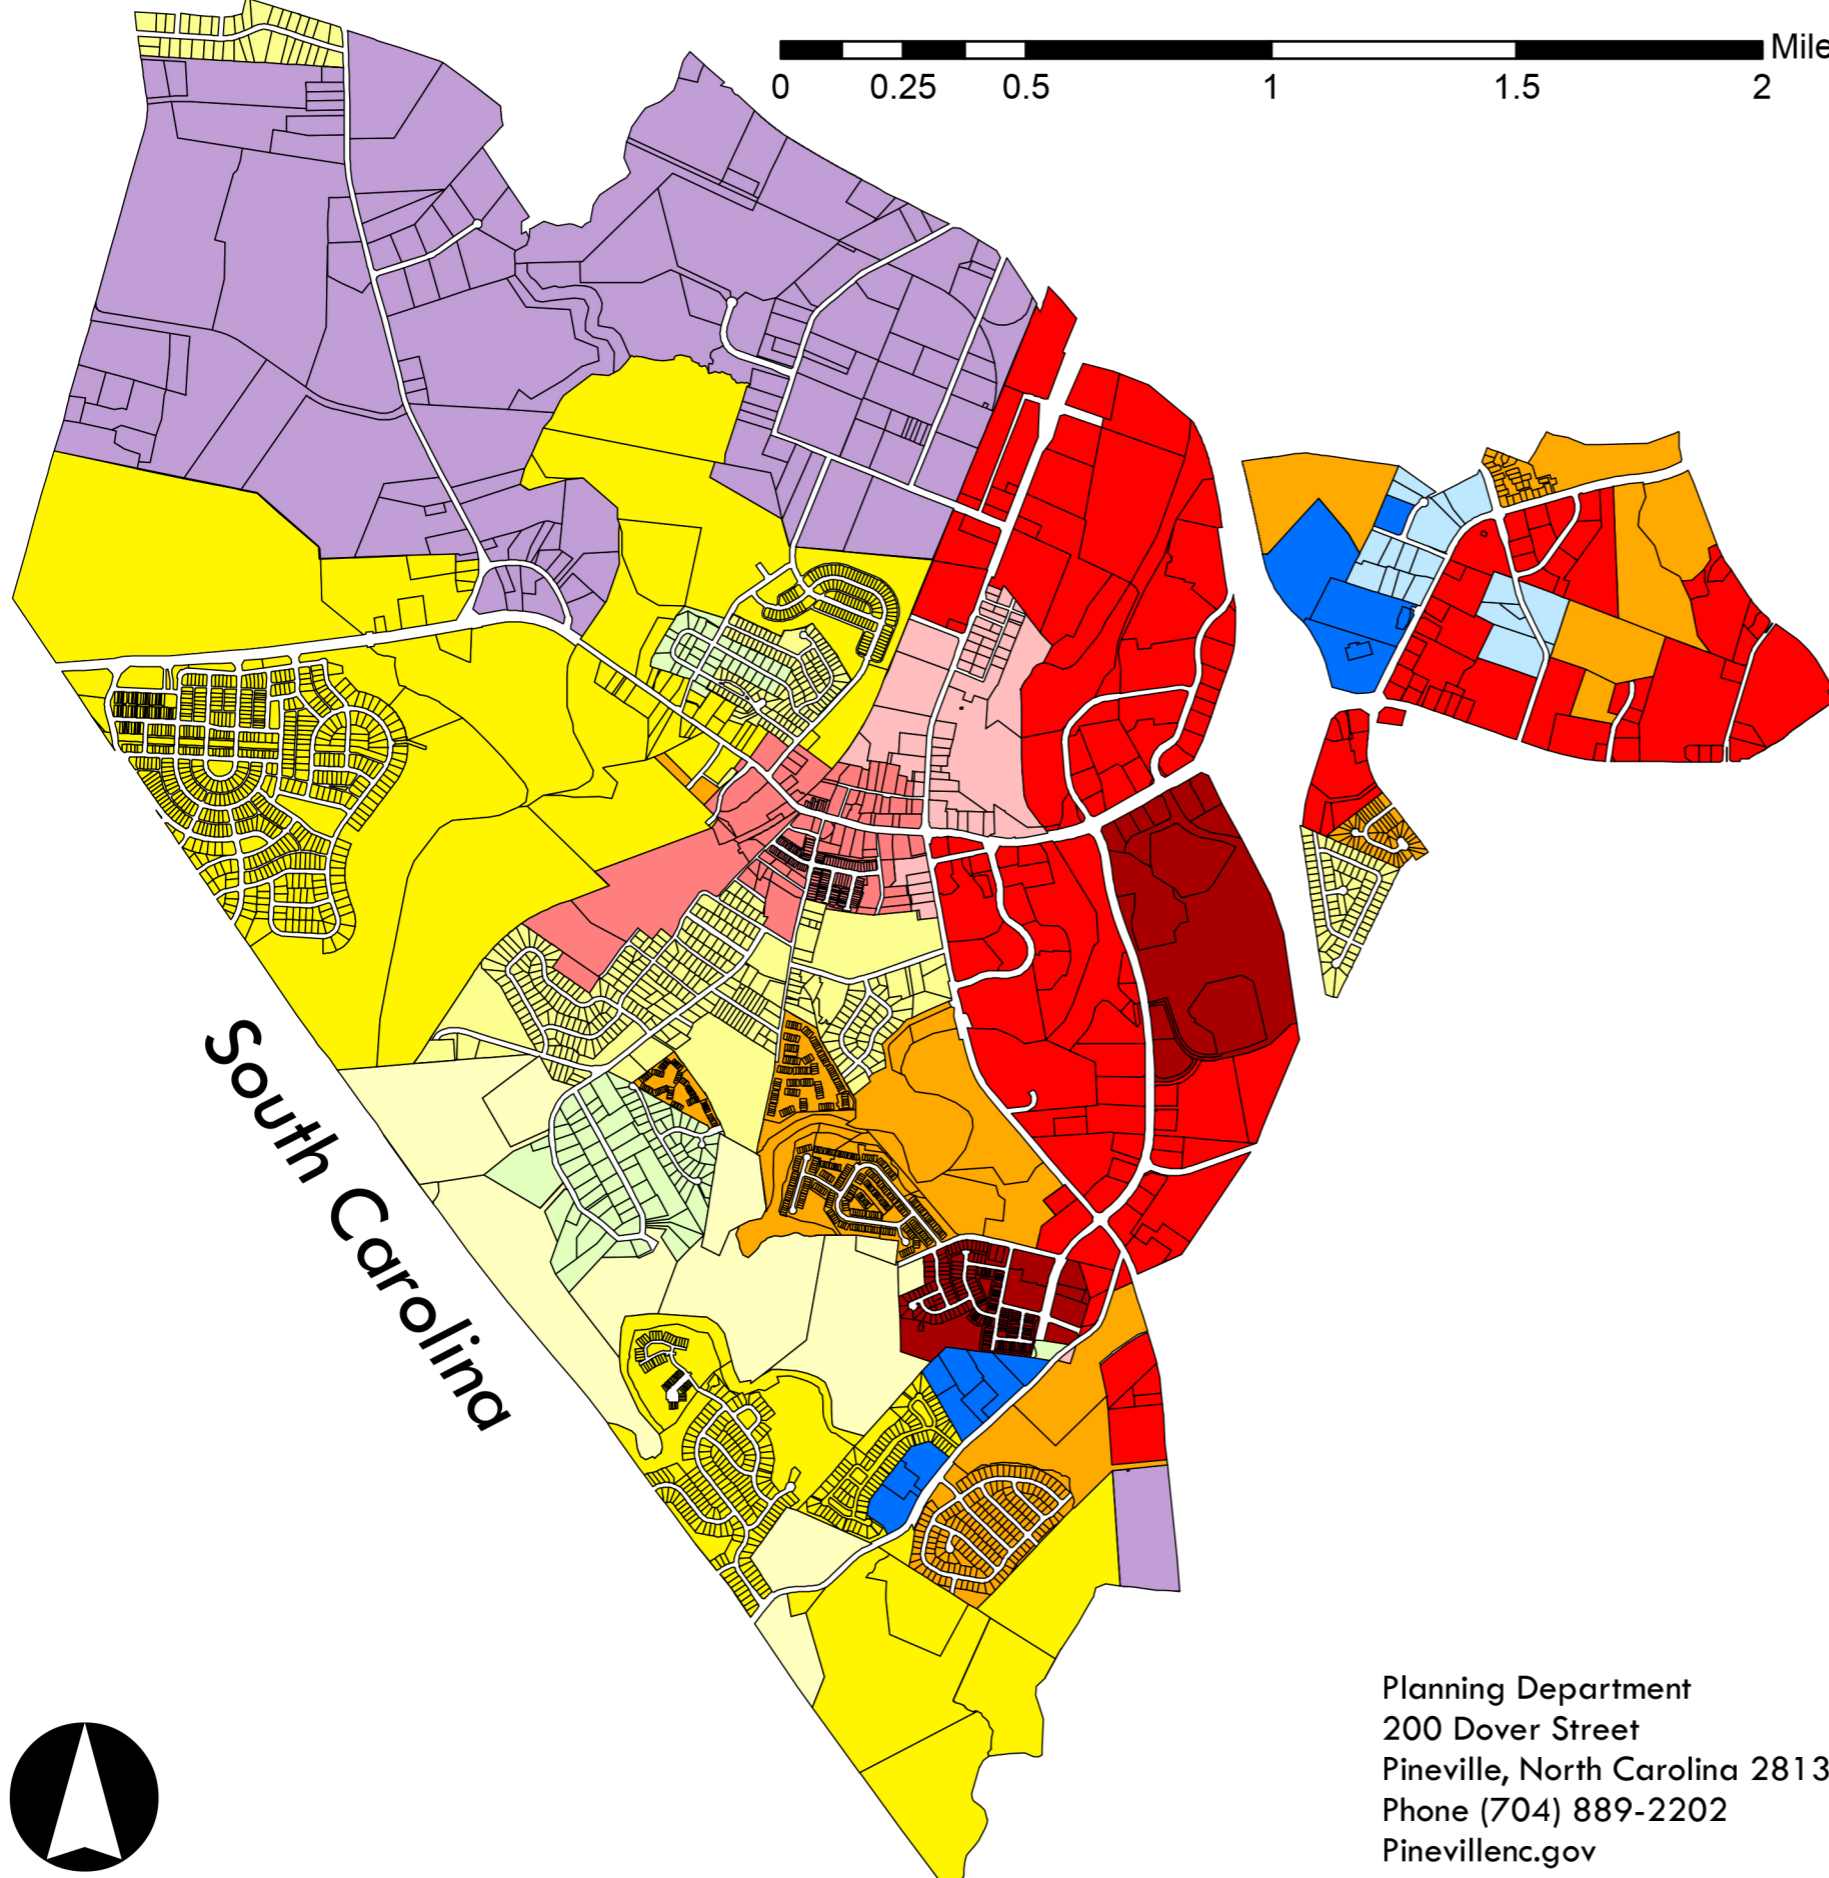

Pineville

PLANNING & ZONING

North Carolina

Official Zoning Map

Zoning Designation

	B-P
	B-4
	B-3
	DC
	O-C
	O-I
	G-I
	R-44
	R-12
	R-7
	RMX
	R-MF

*Please see staff for all conditional use permits and conditional districts

This map may not represent the most current information available and may be revised without prior notice to the user.

Please contact Pineville Planning Dept to verify all zoning information displayed in this document.

0 0.25 0.5 1 1.5 2 Miles

South Carolina

Planning Department
200 Dover Street
Pineville, North Carolina 28134
Phone (704) 889-2202
Pinevillenc.gov