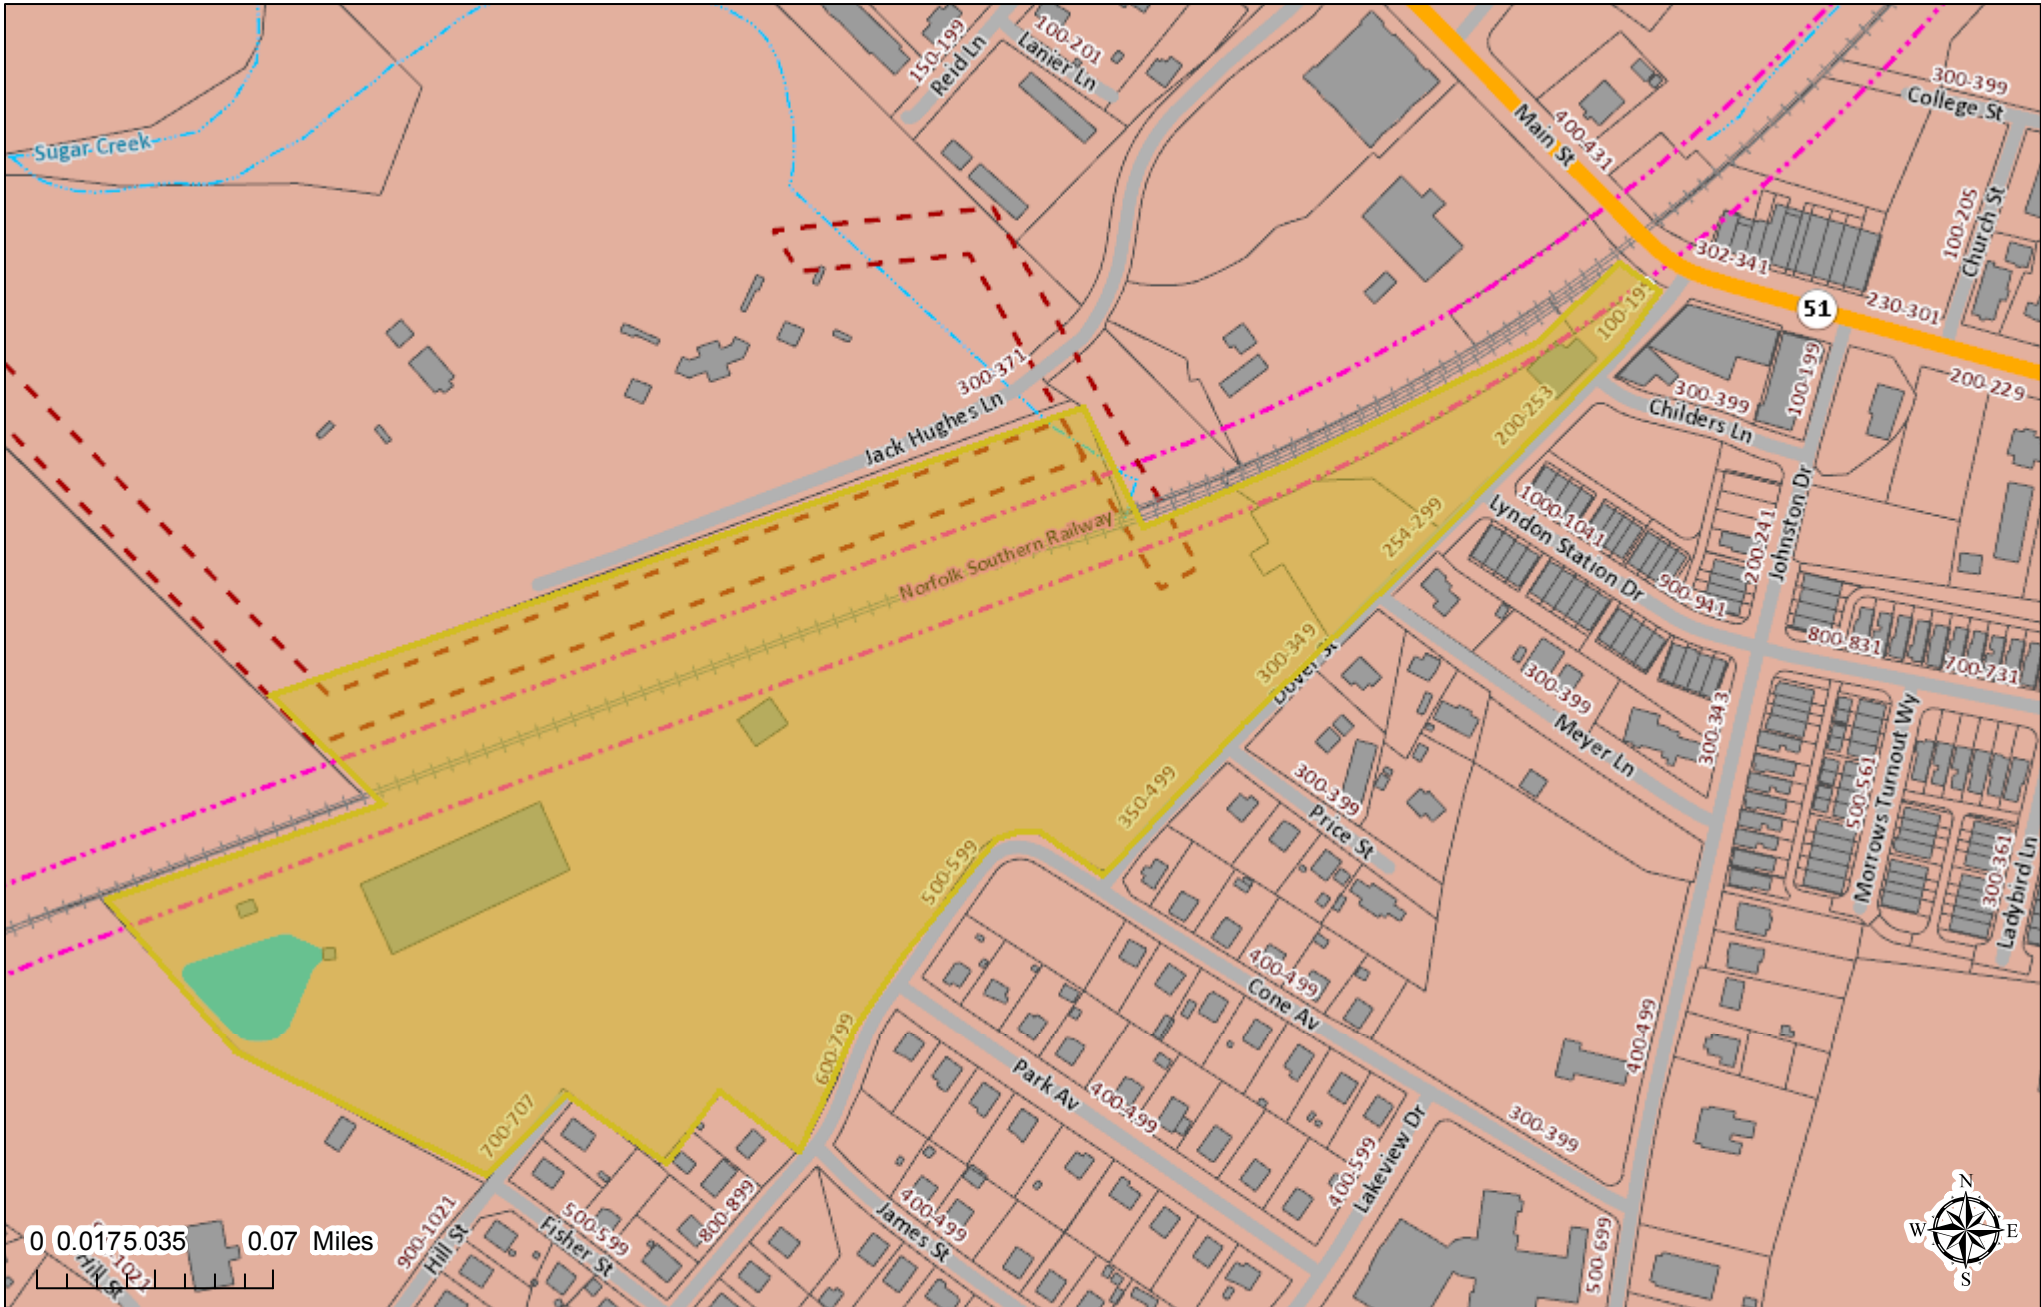

Polaris 3G Map – Mecklenburg County, North Carolina

Date Printed: 10/6/2023 9:13:31 AM

This map or report is prepared for the inventory of real property within Mecklenburg County and is compiled from recorded deeds, plats, tax maps, surveys, planimetric maps, and other public records and data. Users of this map or report are hereby notified that the aforementioned public primary information sources should be consulted for verification. Mecklenburg County and its mapping contractors assume no legal responsibility for the information contained herein.