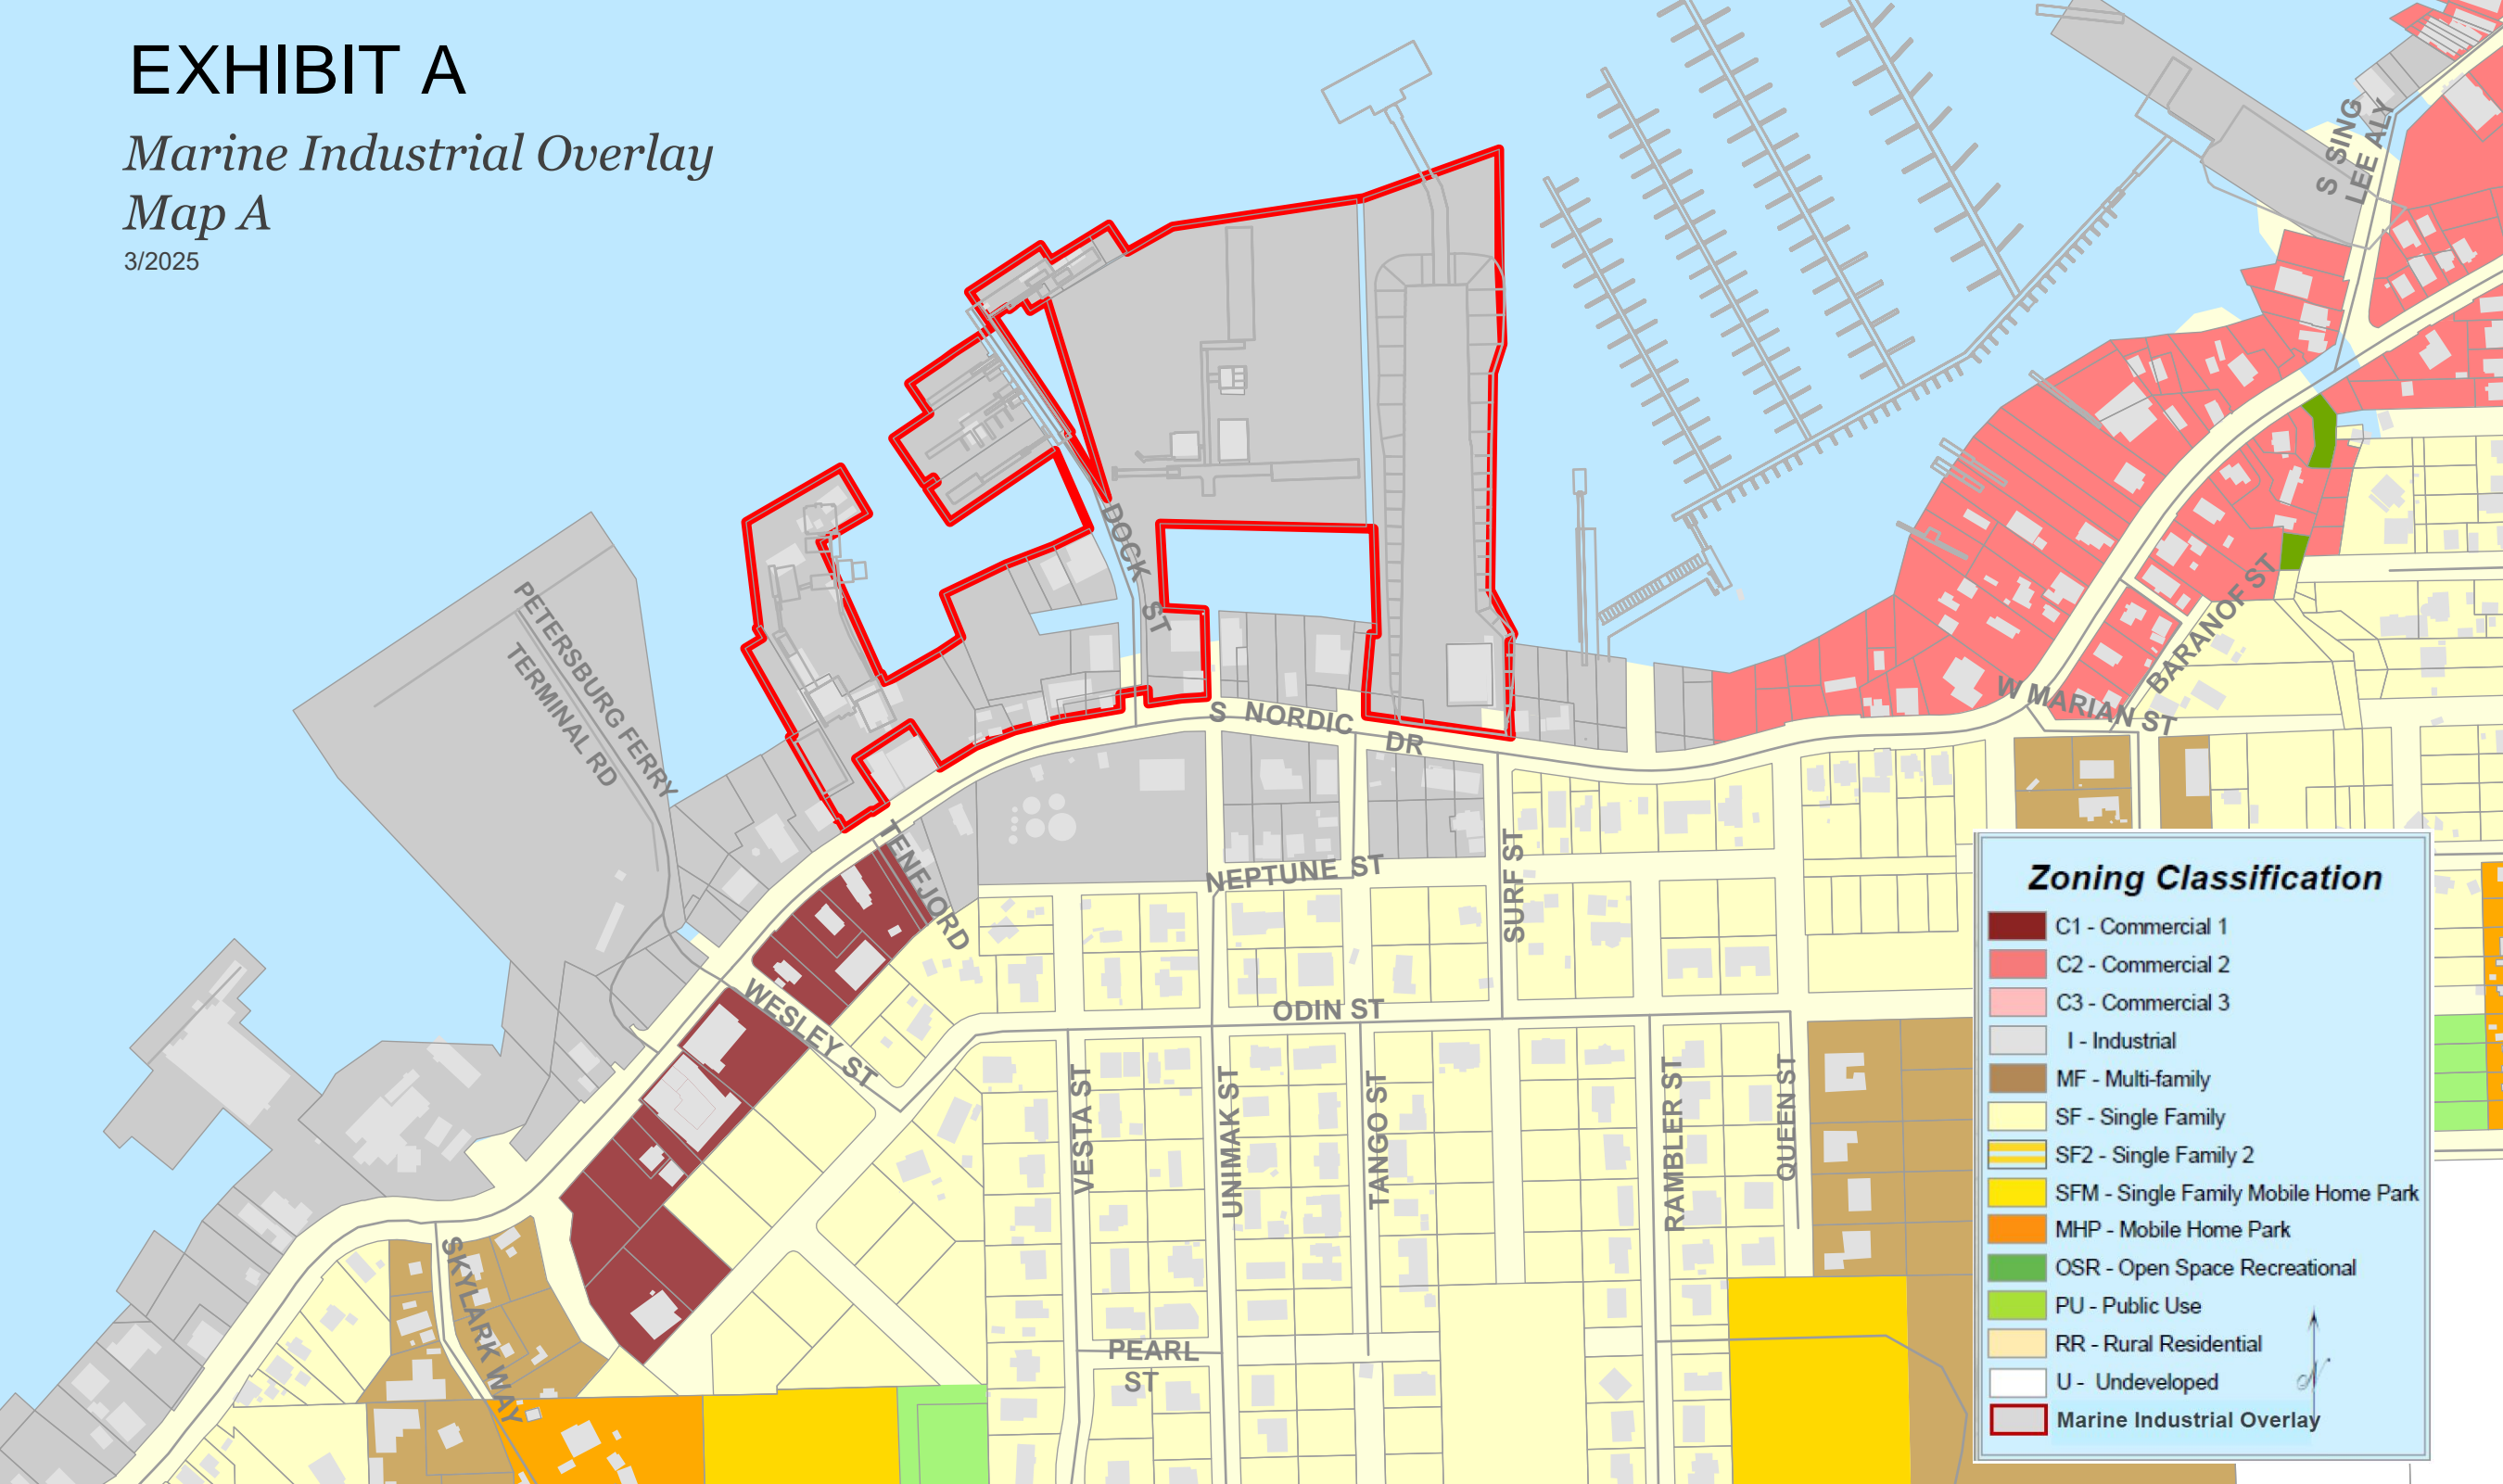

EXHIBIT A

Marine Industrial Overlay

Map A

3/2025

Zoning Classification

- C1 - Commercial 1
- C2 - Commercial 2
- C3 - Commercial 3
- I - Industrial
- MF - Multi-family
- SF - Single Family
- SF2 - Single Family 2
- SFM - Single Family Mobile Home Park
- MHP - Mobile Home Park
- OSR - Open Space Recreational
- PU - Public Use
- RR - Rural Residential
- U - Undeveloped
- Marine Industrial Overlay

Marine Industrial Overlay Map B

4/2024

Zoning Classification

- C1 - Commercial 1
- C2 - Commercial 2
- C3 - Commercial 3
- I - Industrial
- MF - Multi-family
- SF - Single Family
- SF2 - Single Family 2
- SFM - Single Family Mobile Home Park
- MHP - Mobile Home Park
- OSR - Open Space Recreational
- PU - Public Use
- RR - Rural Residential
- U - Undeveloped
- Marine Industrial Overlay

3			
01-008-300	Parcel E-1, Unsubdivided Portion of ATS 9, Recorded at Book 0045, Page 398	Petersburg Borough	
Inclusive of all parcels within, including			
01-550-101	Lease Lot 4, Lloyd Roundtree Seaplane Base	Petersburg Borough	
01-550-102	Lease Lot 1, Lloyd Roundtree Seaplane Base	Petersburg Borough	
01-550-103	Lease Lot 3, Lloyd Roundtree Seaplane Base	Petersburg Borough	
MAP B (Designated Specific Area)			
PARCEL ID	LEGAL DESCRIPTION		
01-056-130	Lot 2, Turnaround Subdivision, Plat #2003-13	Petersburg Borough	
01-056-140	Tract B, ATS 1695, Plat # 2013-13	Petersburg Borough	
Inclusive of all parcels within, including			
01-056-134	Lease Parcel RC within Tract B, ATS 1695, and Lot 2, Turnaround Subdivision	Petersburg Borough	
01-056-135	Lease Parcel 2M within Lot 2, Turnaround Subdivision	Petersburg Borough	
01-056-136	John Murgas Ramp Lease Parcel within Tract B of ATS 1695	Petersburg Borough	
01-056-137	Parcel 2R, Unsubdivided Portion of Lot 2, Turnaround Subdivision, Plat 2003-13	Petersburg Borough	
01-056-138	Lease Lot 2TM, 13 Marine Lease Plat, Turnaround Subdivision, Plat 2003-13	Petersburg Borough	