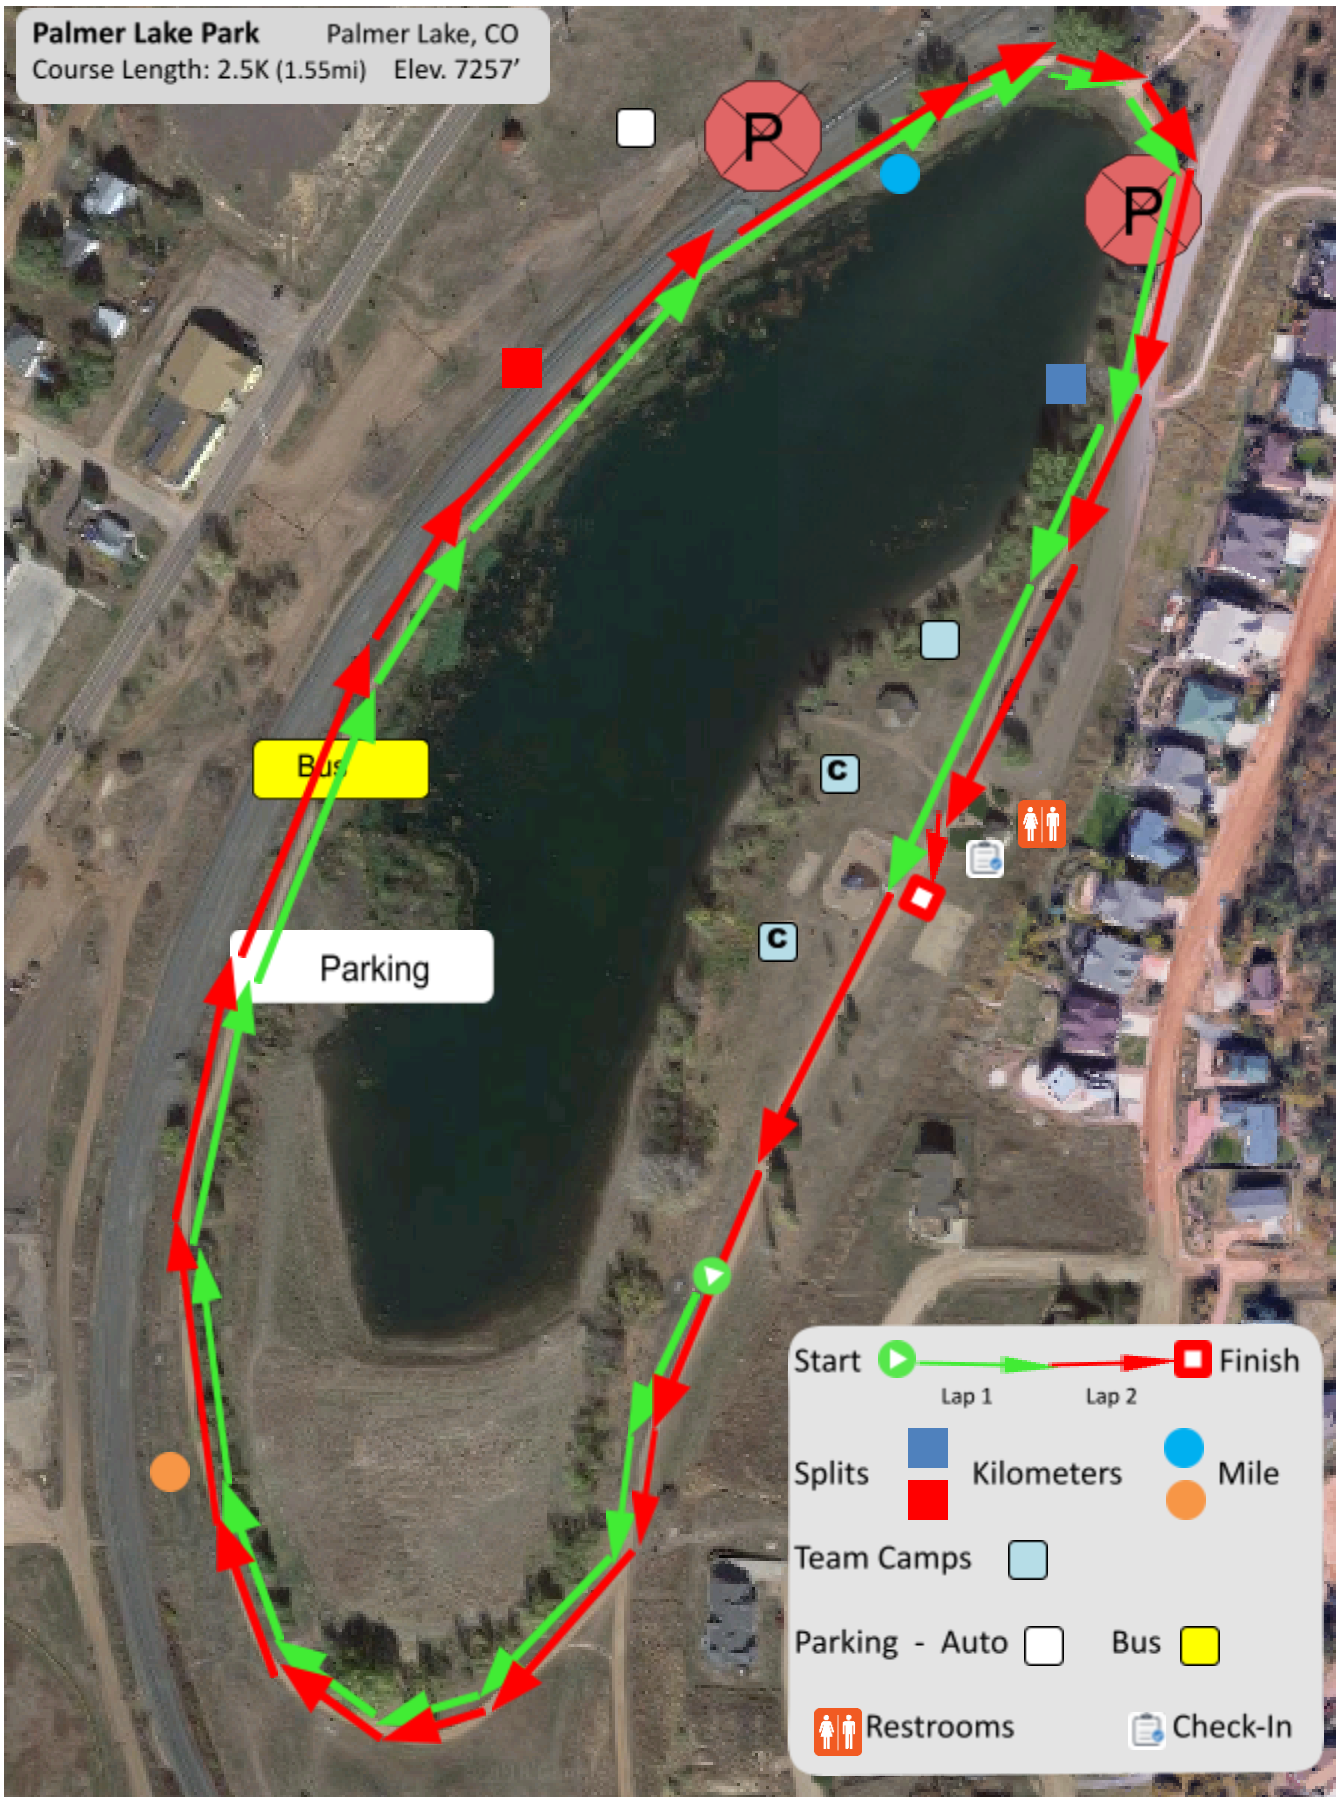

P

Palmer Lake Park Palmer Lake, CO
Course Length: 2.5K (1.55mi) Elev. 7257'

B