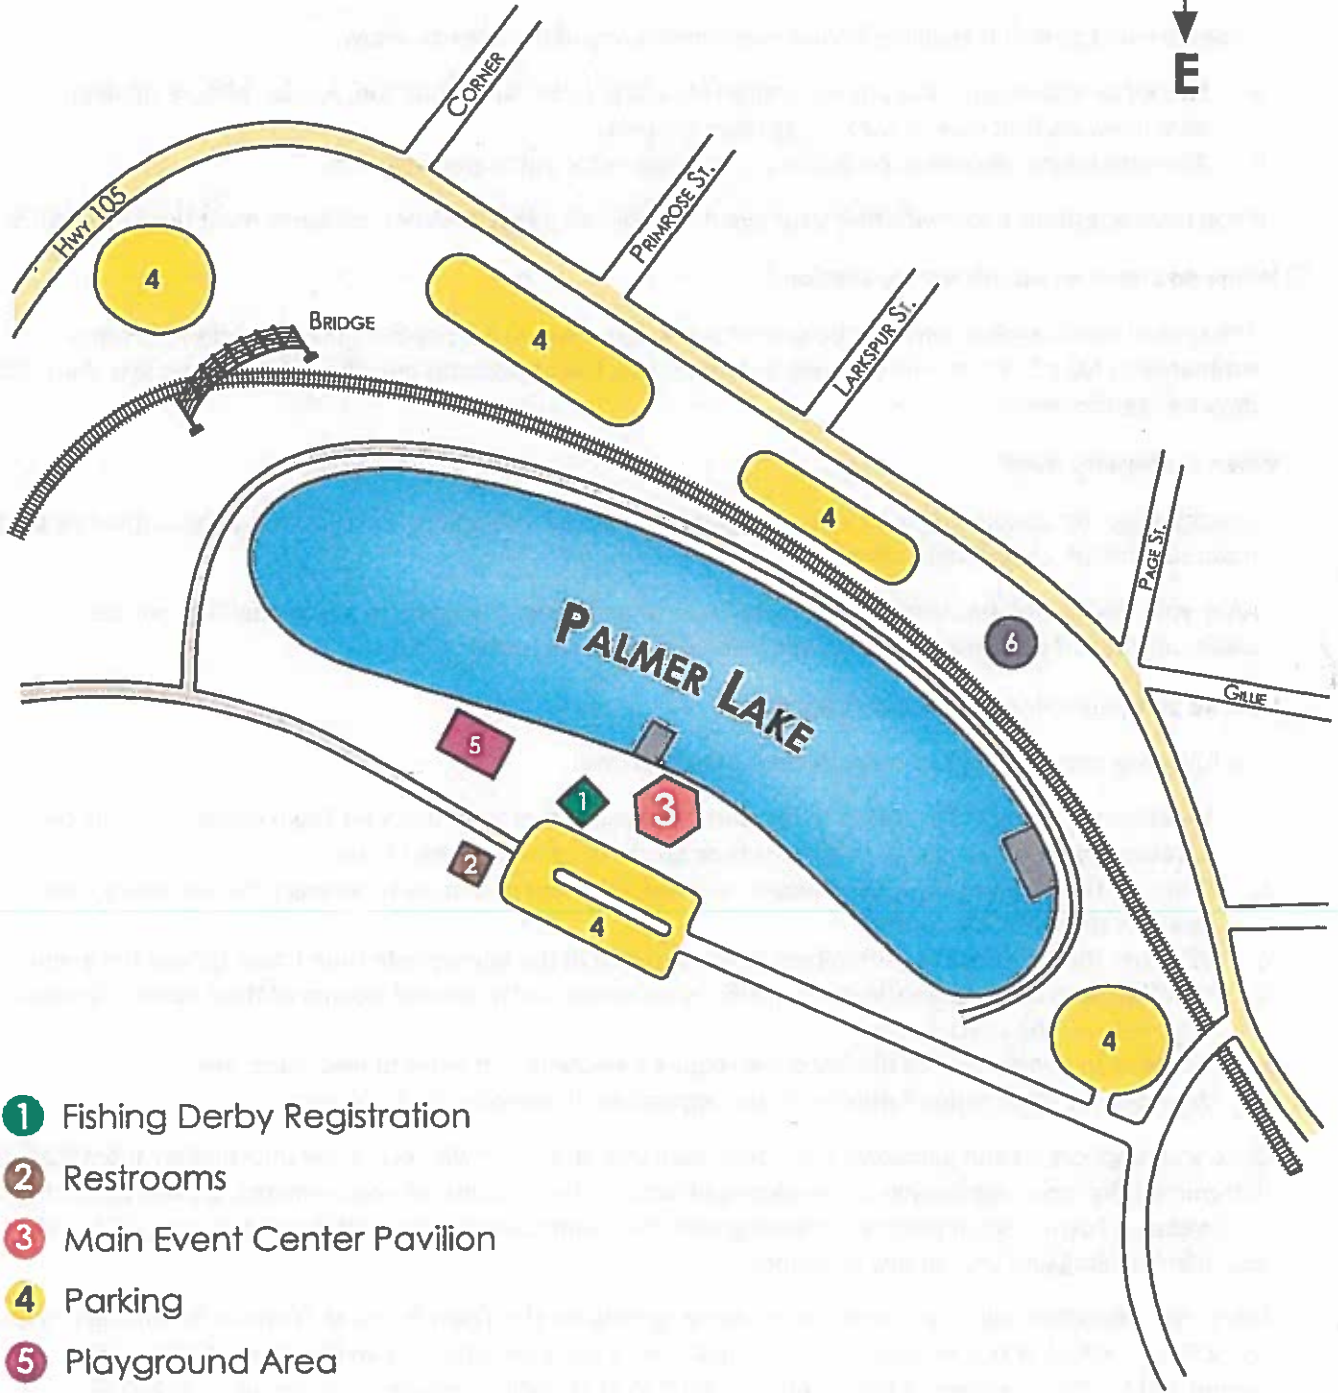

# TRI-LAKES LIONS CLUB FISHING DERBY MAP

- 1 Fishing Derby Registration
- 2 Restrooms
- 3 Main Event Center Pavilion
- 4 Parking
- 5 Playground Area
- 6 Gazebo