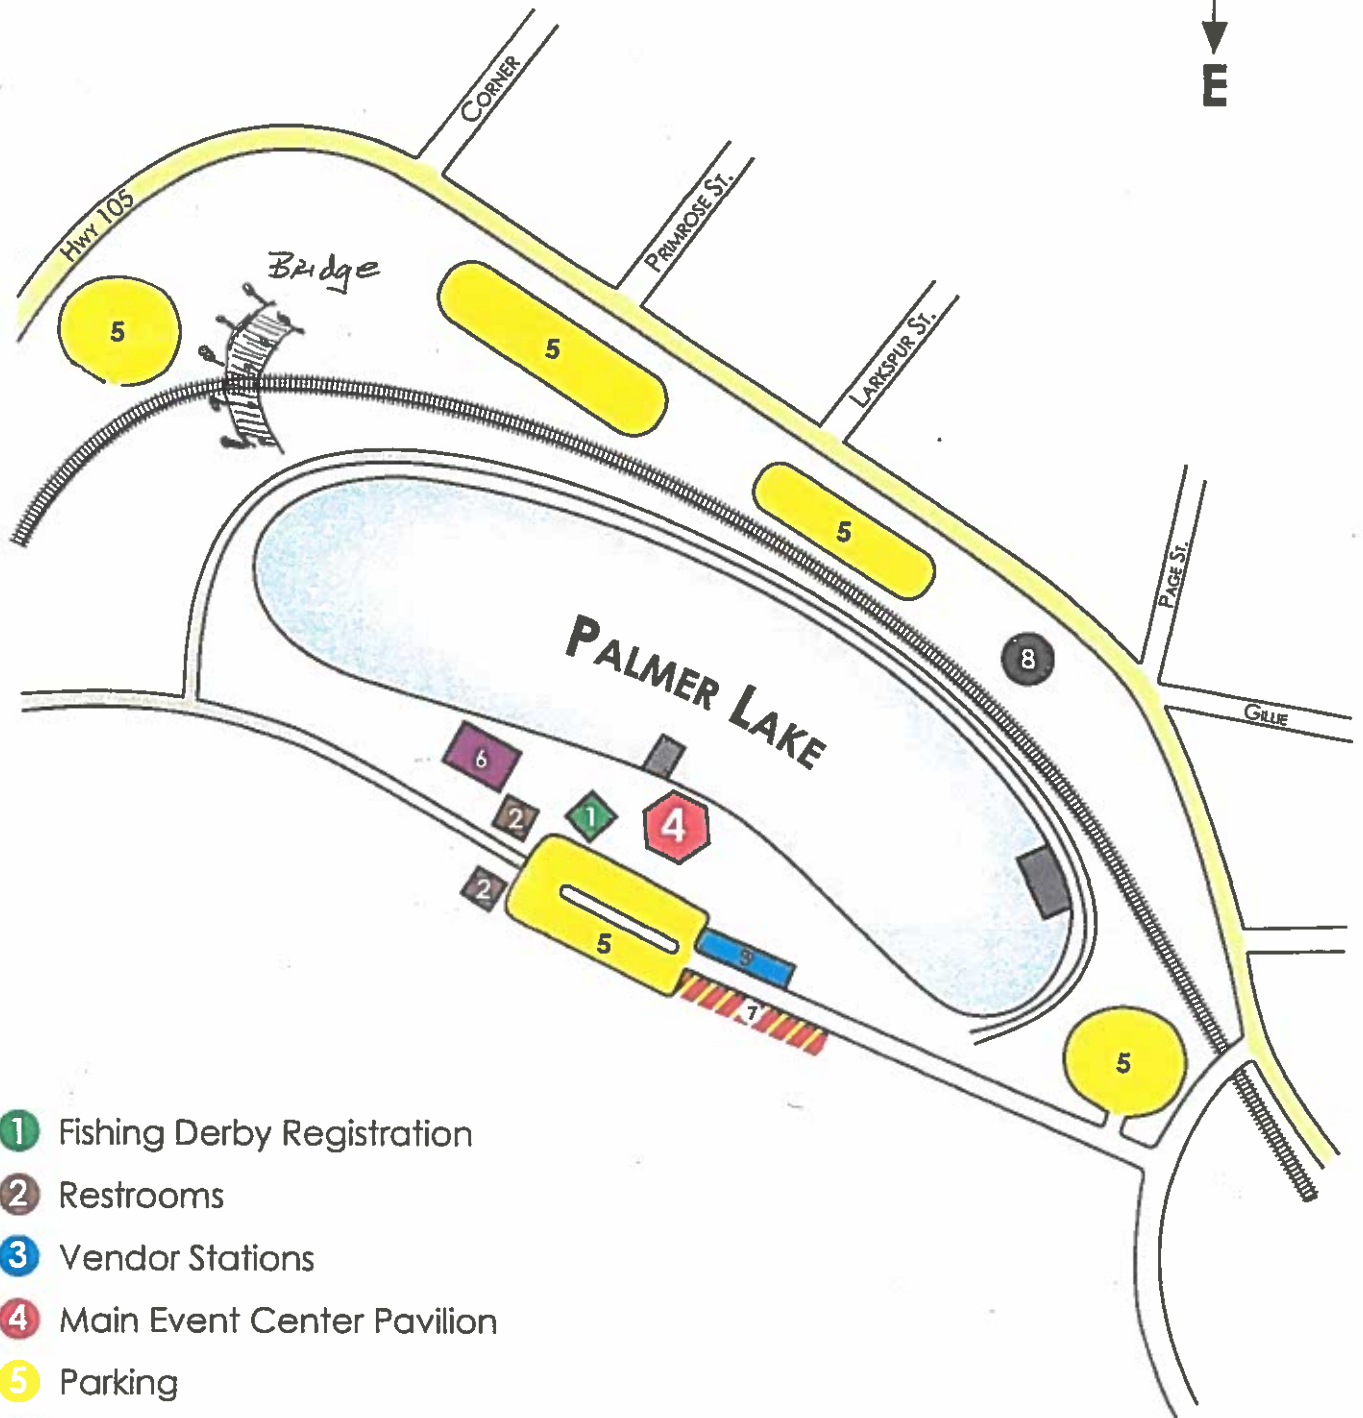

# TRI-LAKES LIONS CLUB FISHING DERBY MAP

- 1 Fishing Derby Registration
- 2 Restrooms
- 3 Vendor Stations
- 4 Main Event Center Pavilion
- 5 Parking
- 6 Playground Area
-  Reserved for EMS/Fire Vehicles
- 8 Gazebo