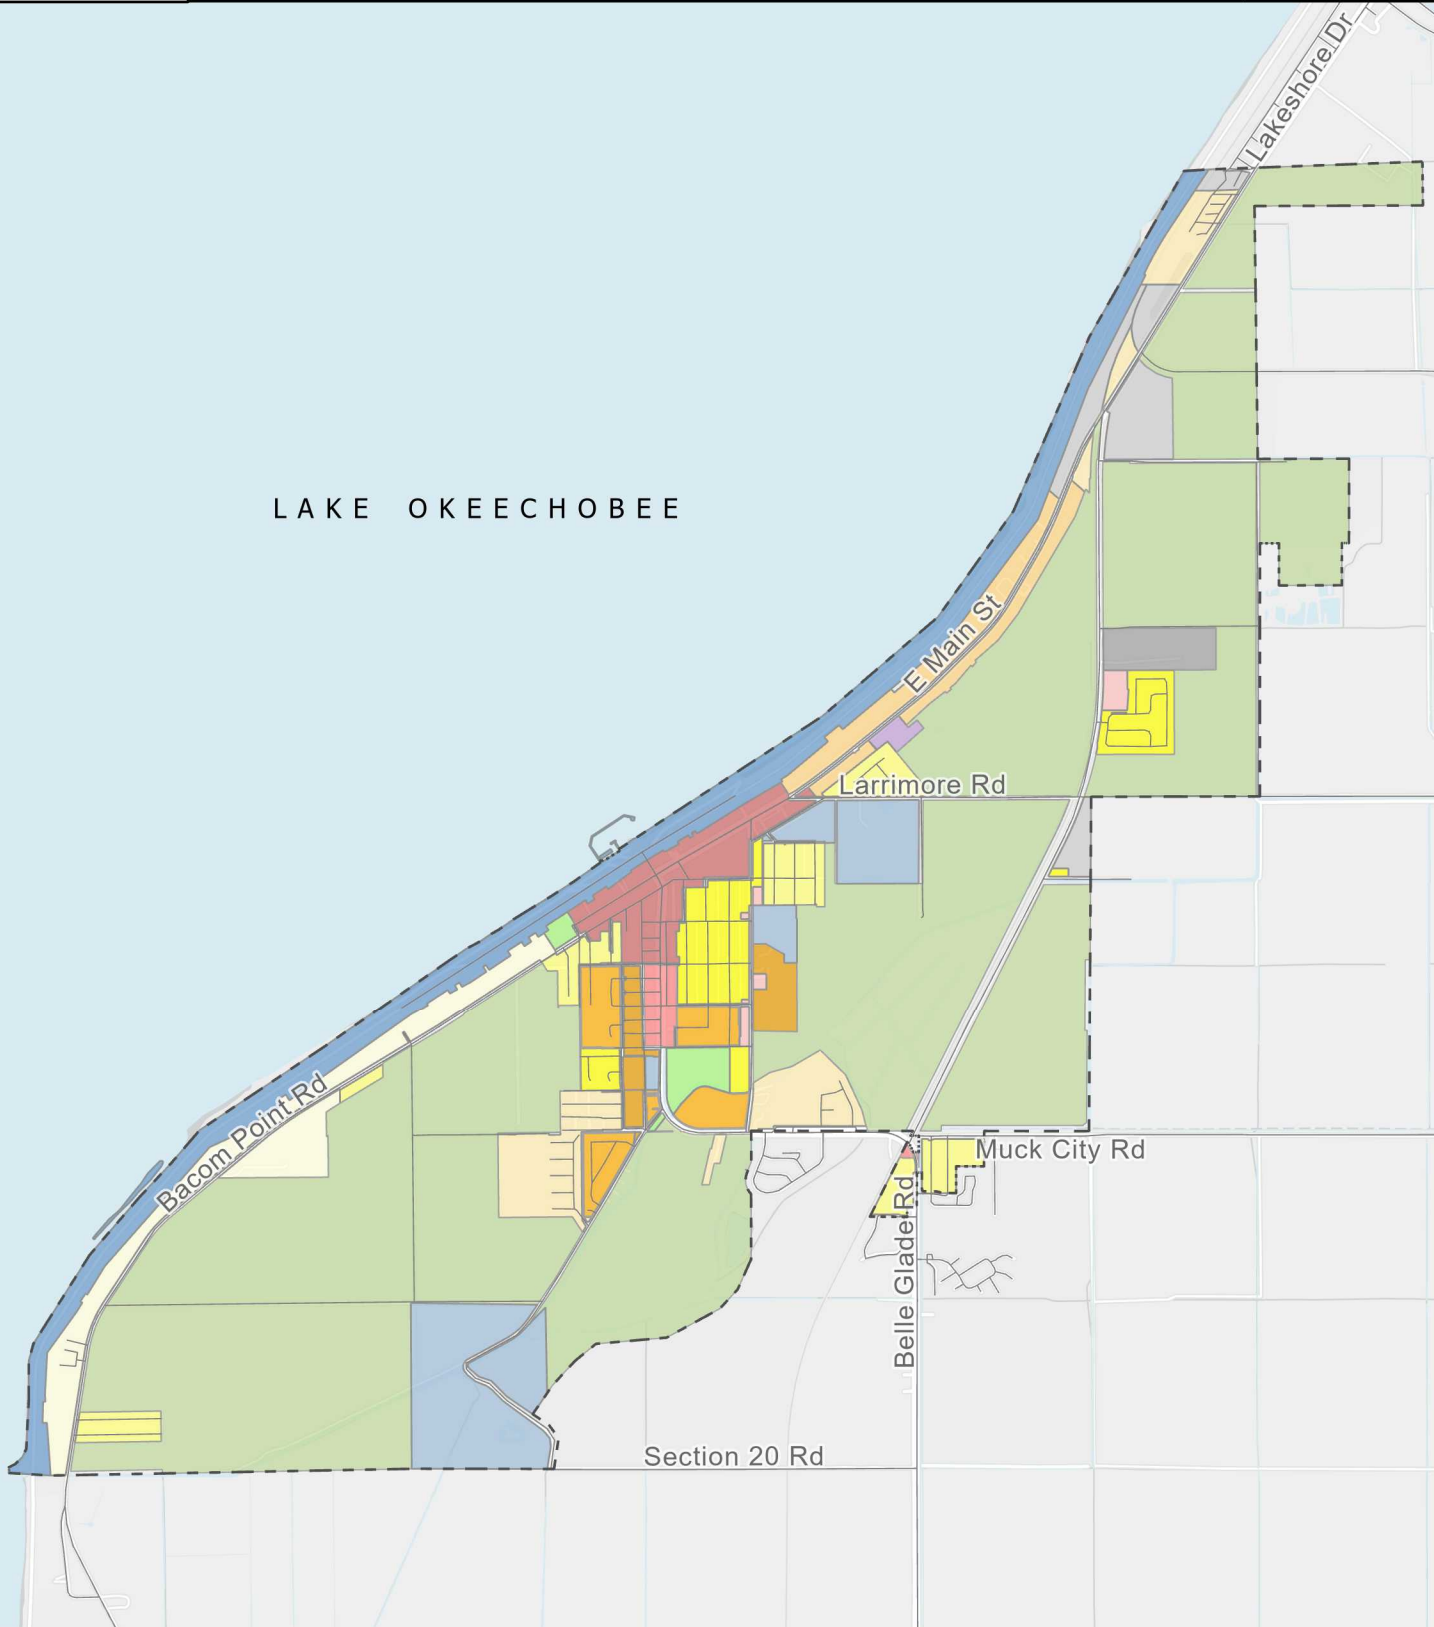

City of Pahokee

ZON-1 Map - Zoning Designation

Comprehensive
Plan Map

LAKE OKEECHOBEE

City Boundary	Single Family Res, Moderate	Commercial Office Res Entertainment
Water	Single Family Res, Mixed Use	Light Industrial
Roads	Multifamily Res, Low	Heavy Industrial
Zoning	Multifamily Res, Medium	Agriculture
Single Family Res, Very Low	Planned Development	Recreation/Open Space
Single Family Res, Low	Neighborhood Commercial	Public Facilities
Single Family Res, Medium	General Commercial	Water Oriented Recreation

Date: June 2024
Source: City of
Pahokee