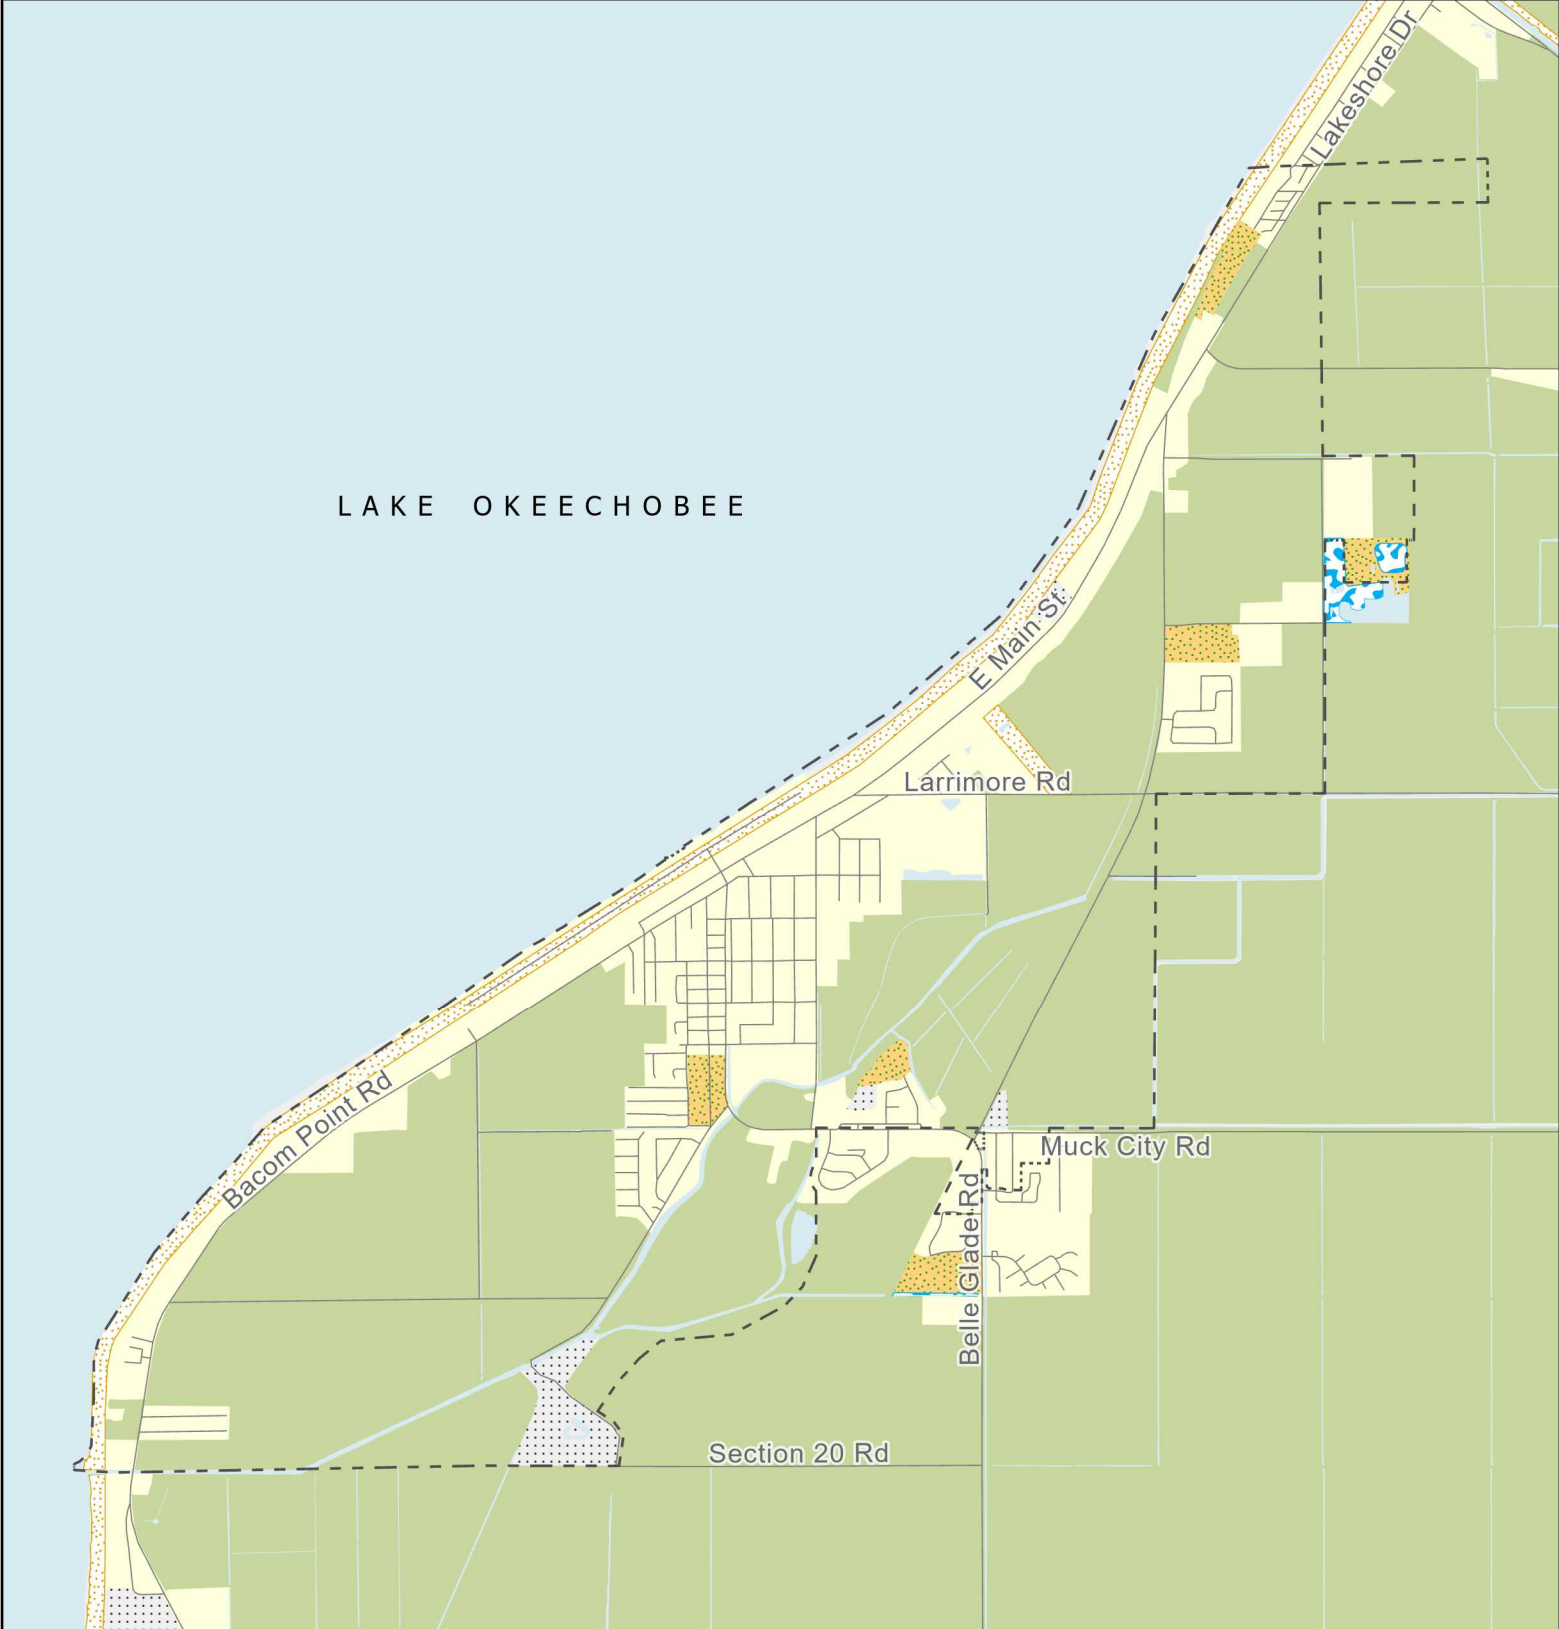

City of Pahokee

FLU-3 Map - Natural Resources & Land Cover

Comprehensive Plan Map

LAKE OKEECHOBEE

Bacom Point Rd

E Main St

Lakeshore Dr

Larrimore Rd

Muck City Rd

Belle Glade Rd

Section 20 Rd

- City Boundary
- Water
- Roads

- Urban and Built-Up
- Transportation/Utilities
- Agriculture
- Barren Land

- Rangeland
- Wetlands
- Water

Date: June 2024
Source: FL Dept of Environmental Protection
Statewide Land Use Land Cover June 19, 2023