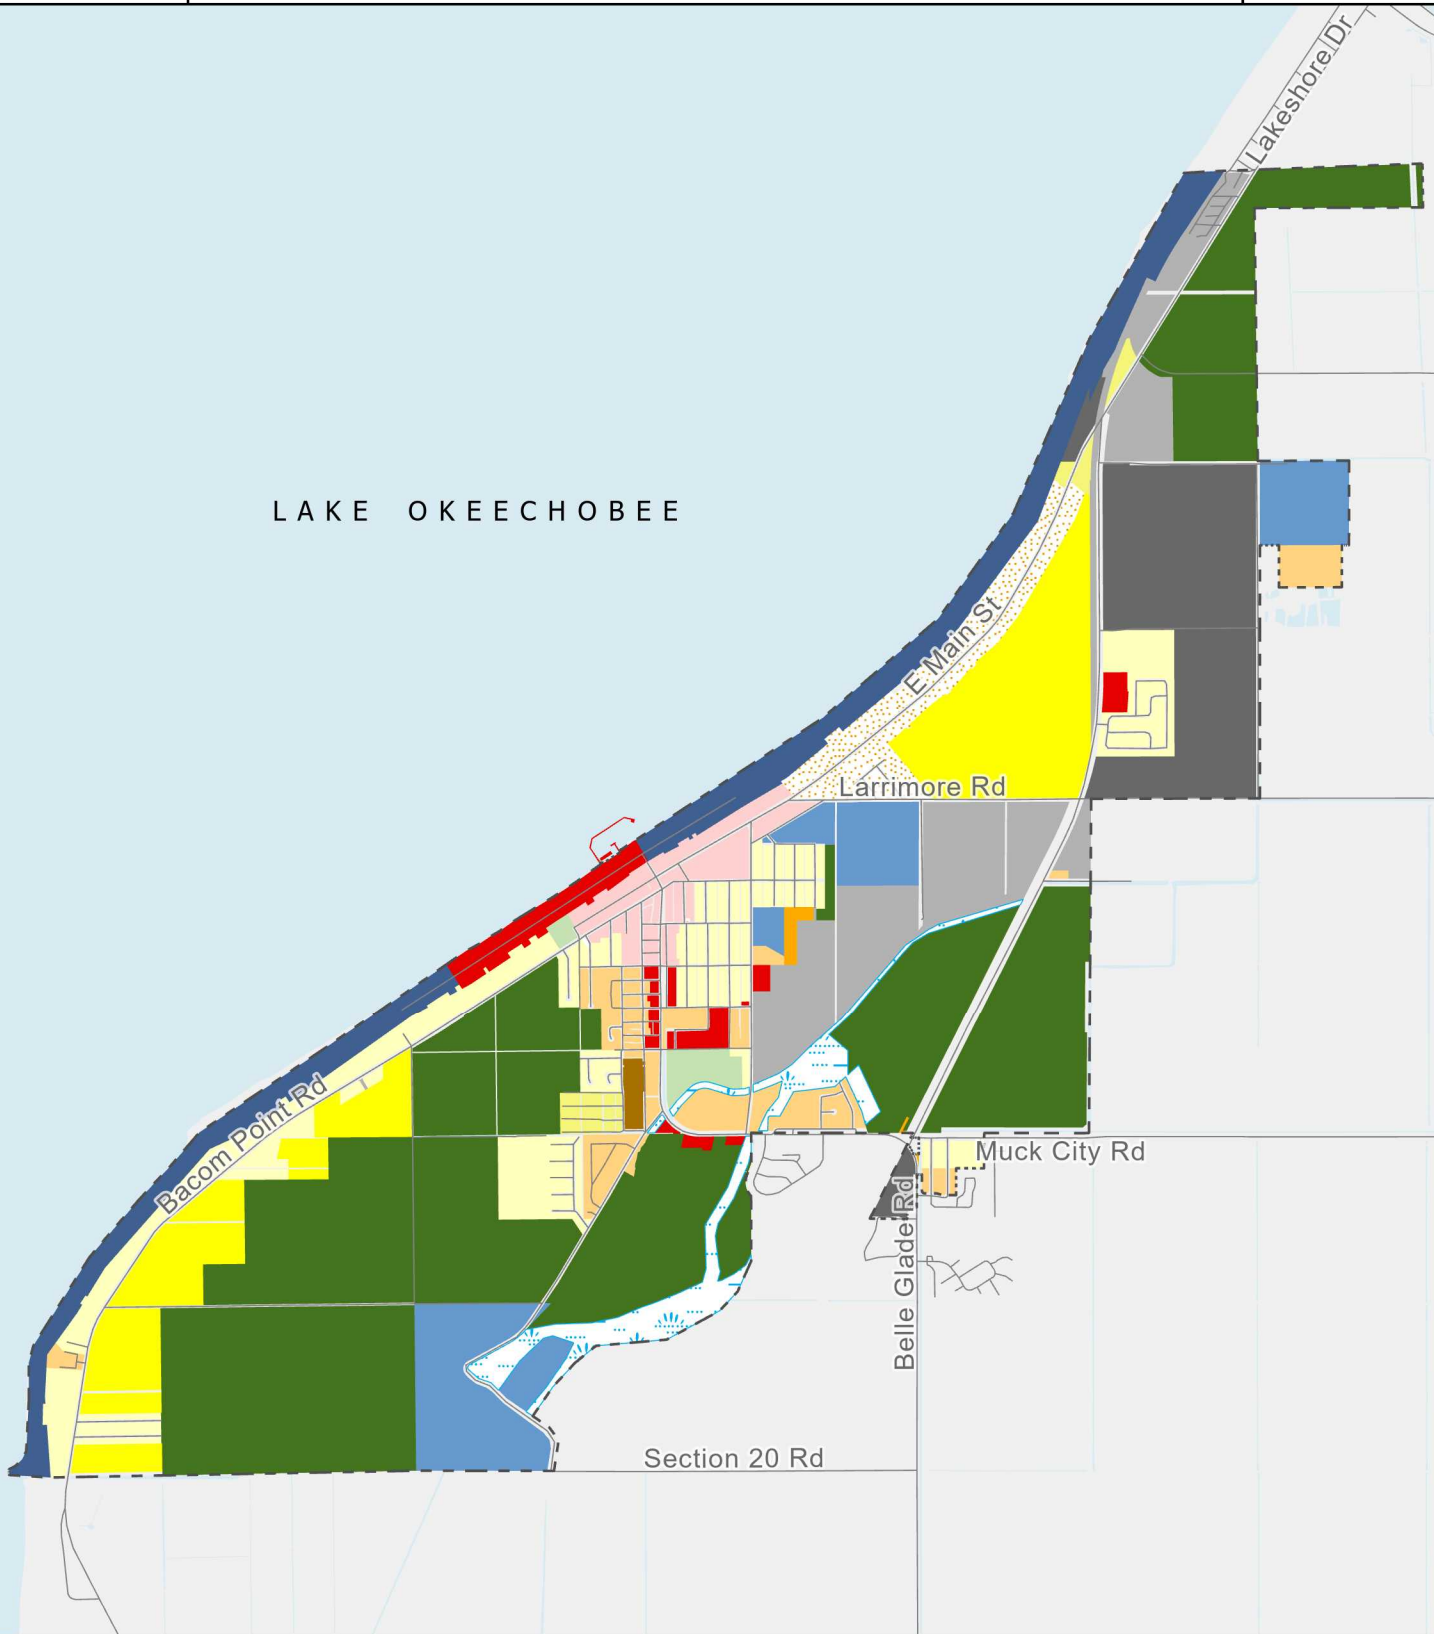

City of Pahokee

FLU-1 Map - Future Land Use

Comprehensive
Plan Map

LAKE OKEECHOBEE

City Boundary
Water
Roads

Future Land Use
Residential Low
Residential Low Transitional
Residential Medium
Residential Medium Transitional
Residential High
Residential Mixed Use

Mobile Home Residential
Commercial
Commercial Office, Rec & Ent
Industrial
Light Industrial
Public Facilities
Agricultural

Parks
Water Oriented Recreation
Waterways

Date: June 2024
Source: City of Pahokee