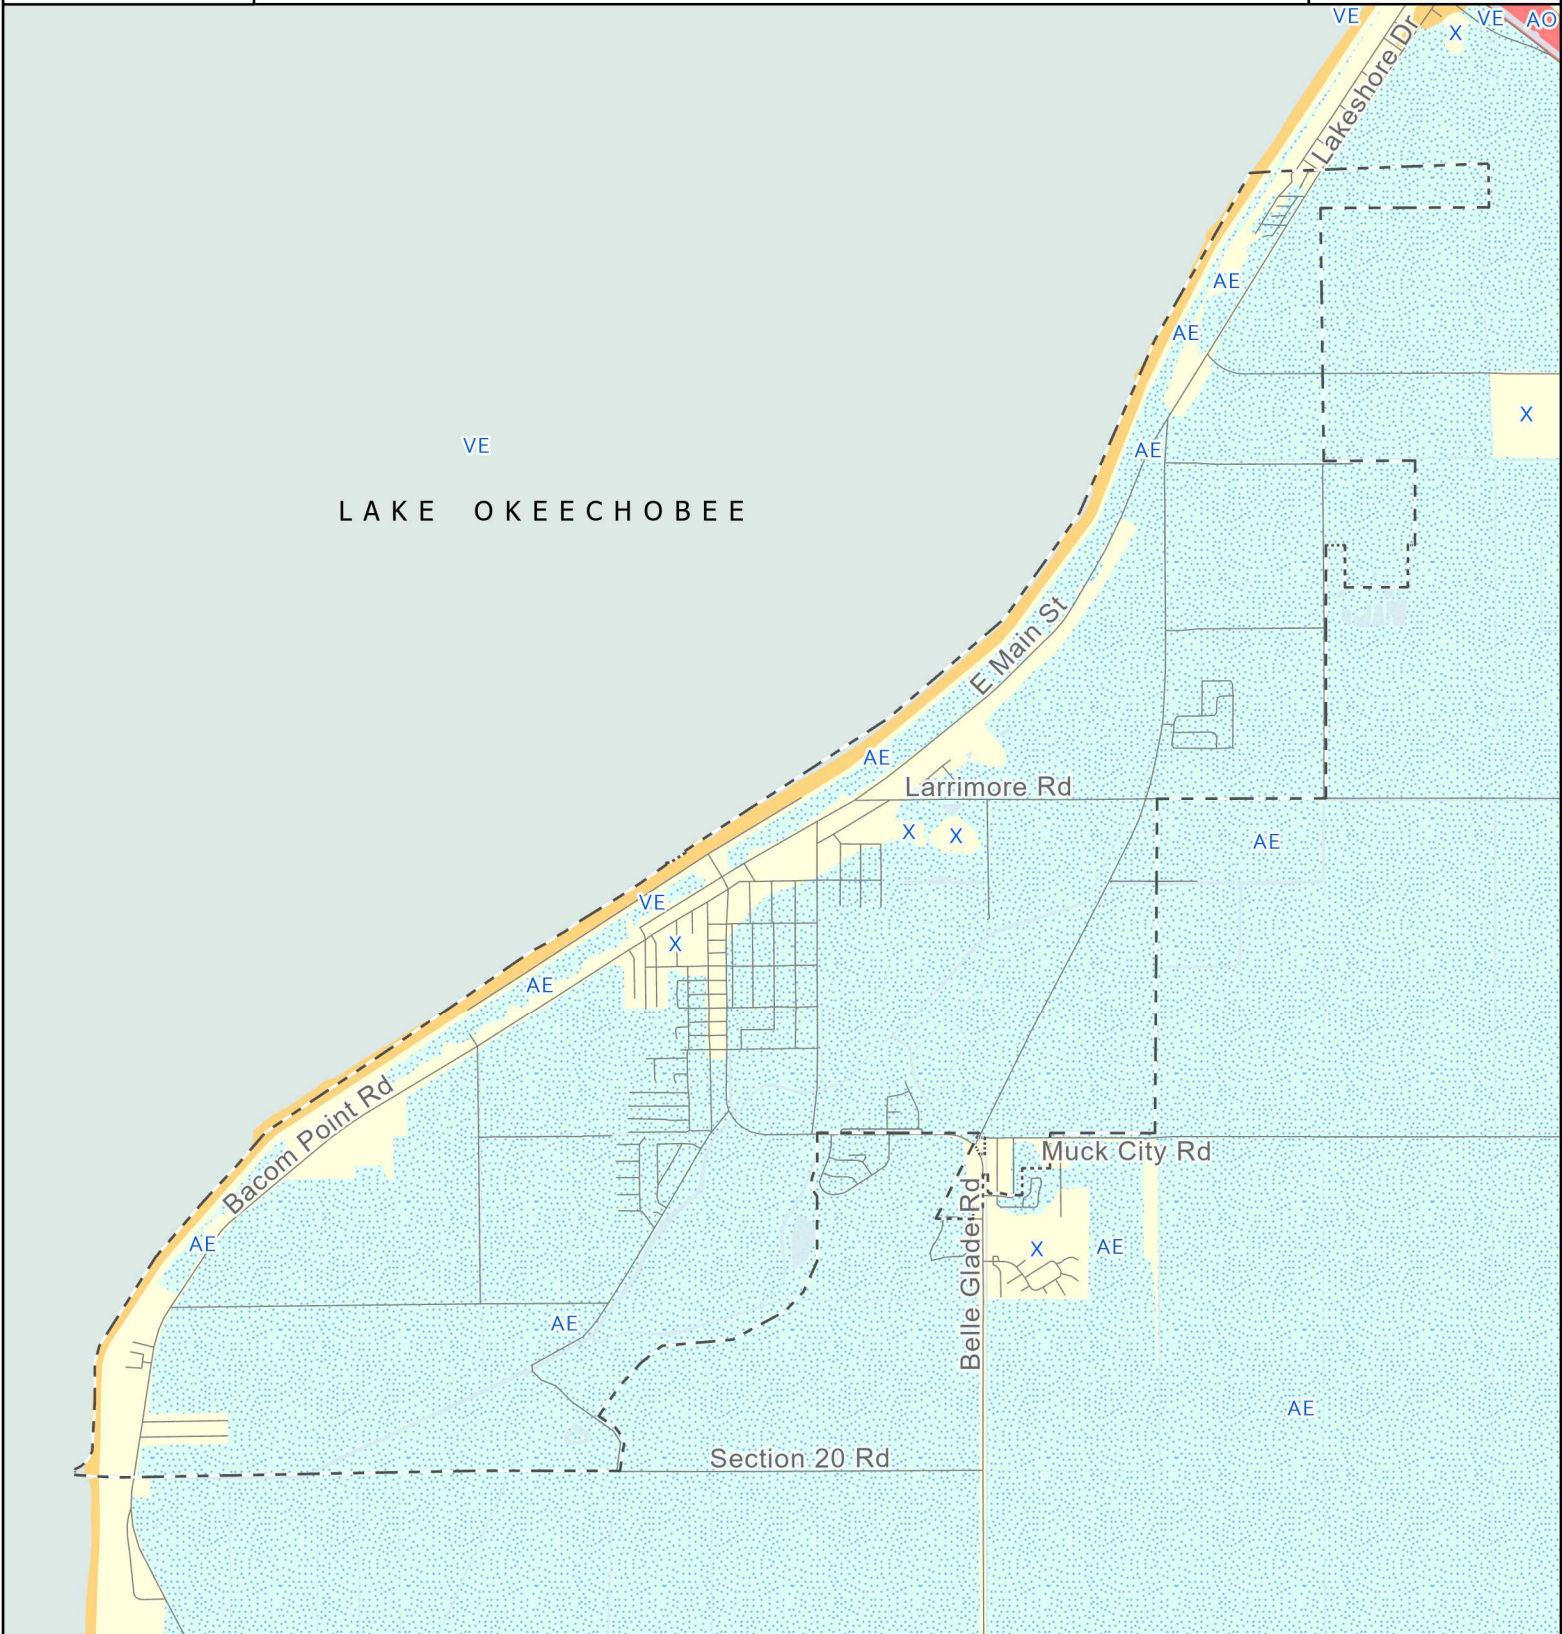

City of Pahokee

FLU-5 Map - Floodplain

Comprehensive
Plan Map

- City Boundary
- Water
- Roads

Flood Zone

- Zone AE
- Zone AO
- Zone VE
- Zone X

Date: June 2024
Source: Federal Emergency
Management Agency
October 2017 FIRM