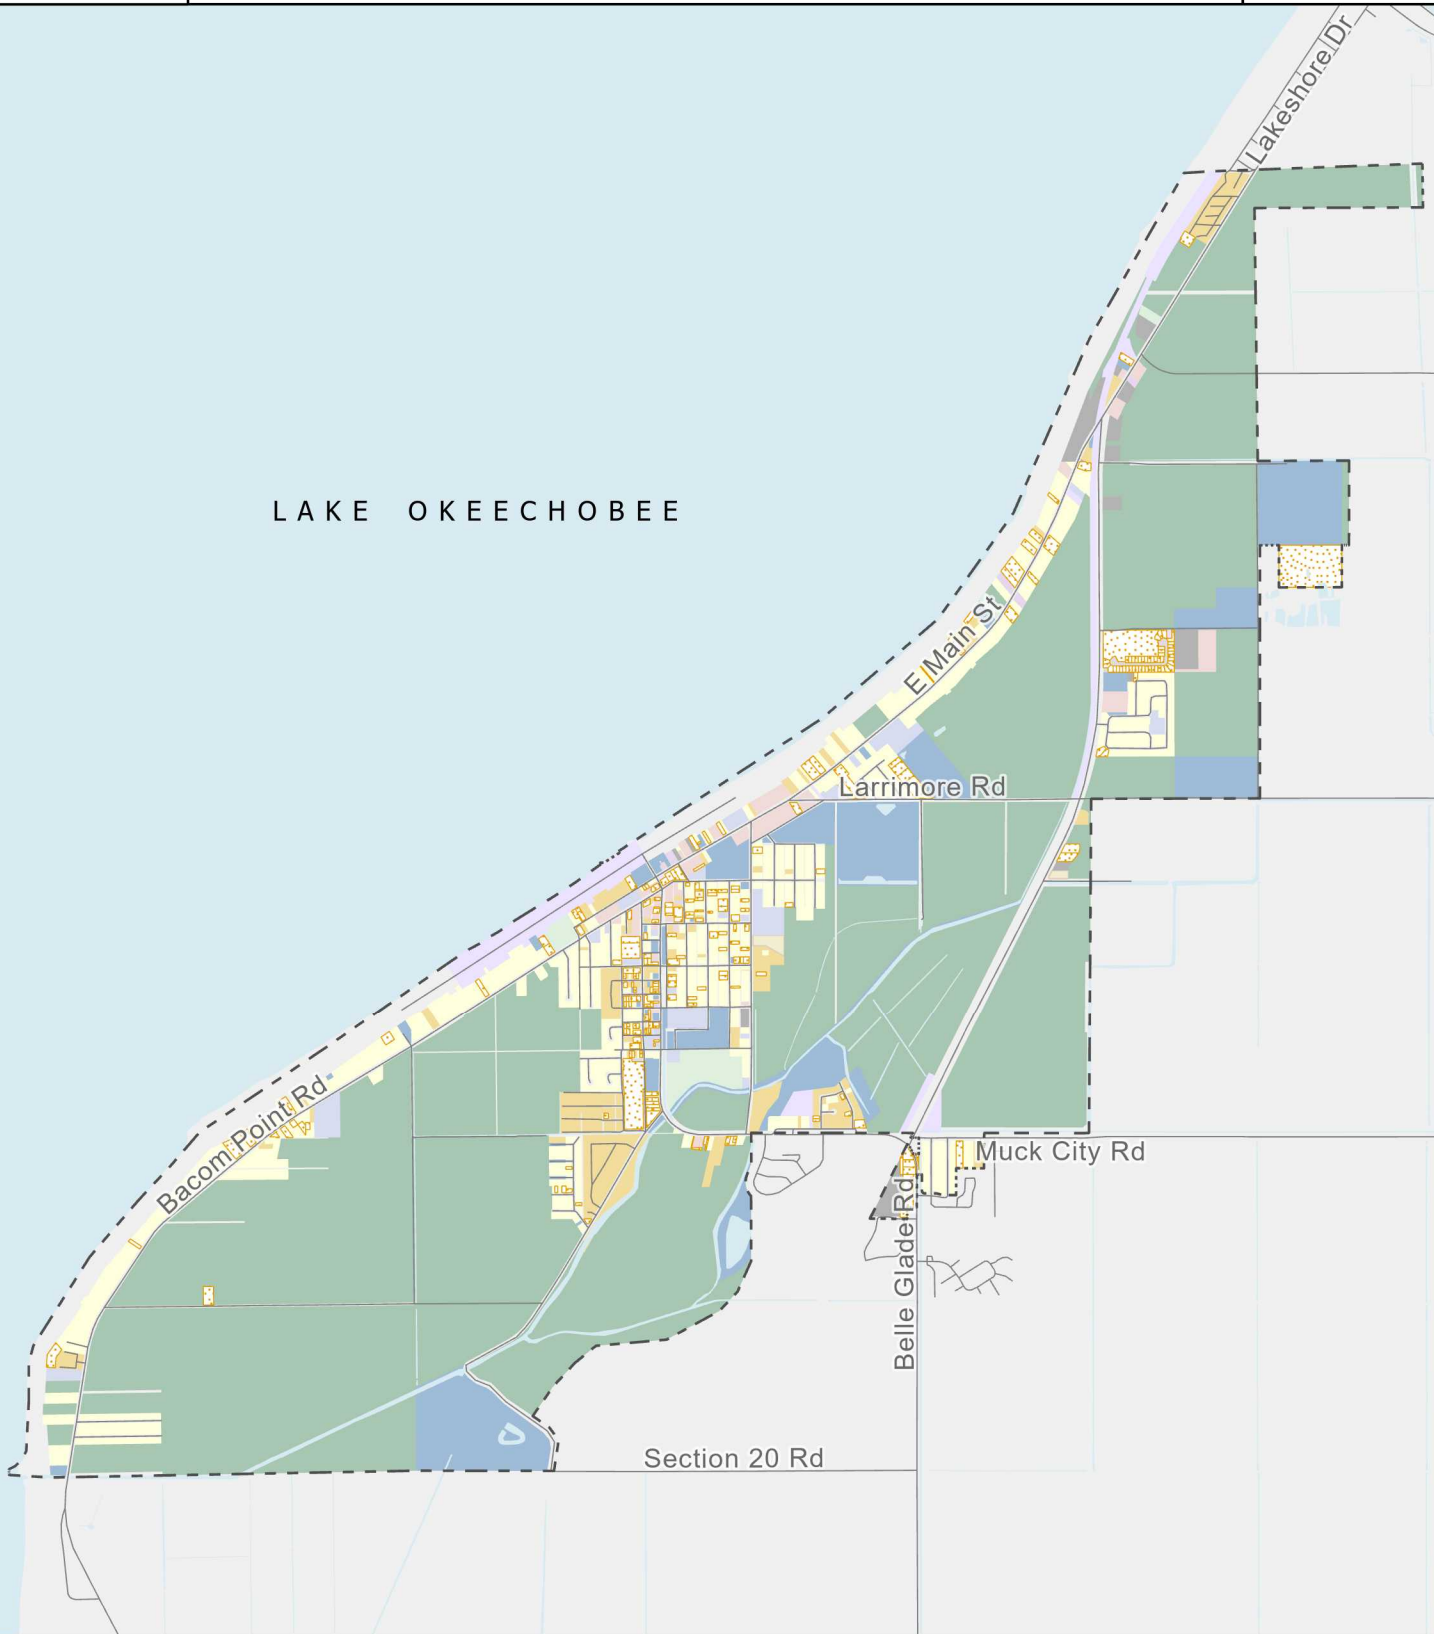

# City of Pahokee

## FLU-2 Map - Existing Land Use

Comprehensive  
Plan Map

LAKE OKEECHOBEE

City Boundary	<b>Existing Land Use</b>	Recreation/Open Space	Industrial
Water	Residential Single Family	Commercial	Right of Way
Roads	Residential Multi-family	Mixed Use	Utilities/Transport.
	Congregate Living Facility	Institutional	Vacant
	Agriculture	Education/Government	Water

Date: June 2024  
Source: 2023 Palm  
Beach County EXLU