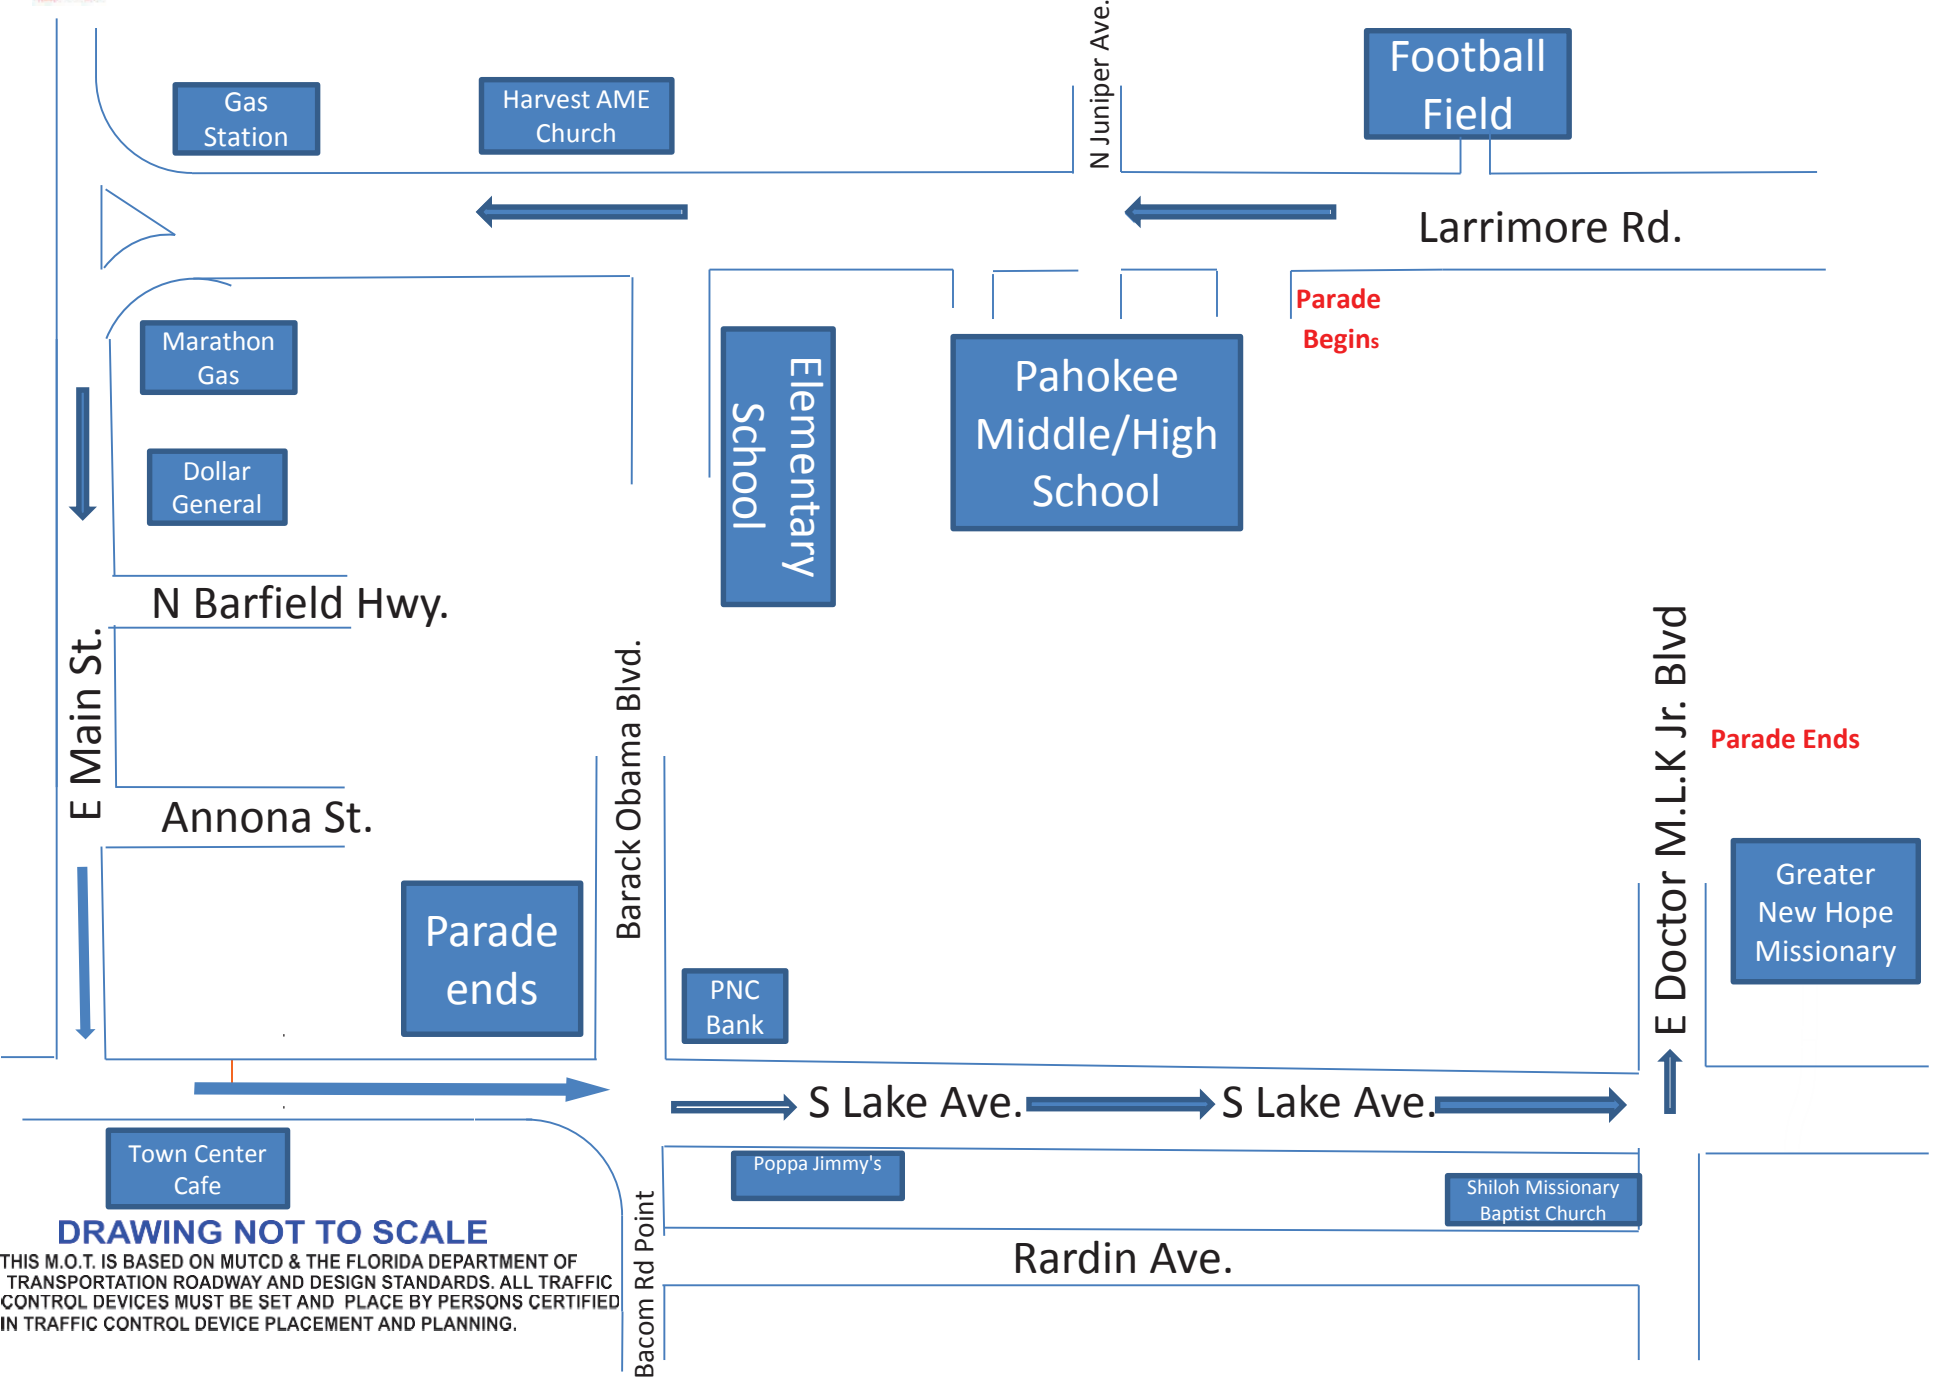

# Parade Route Map

**DRAWING NOT TO SCALE**  
THIS M.O.T. IS BASED ON MUTCD & THE FLORIDA DEPARTMENT OF TRANSPORTATION ROADWAY AND DESIGN STANDARDS. ALL TRAFFIC CONTROL DEVICES MUST BE SET AND PLACE BY PERSONS CERTIFIED IN TRAFFIC CONTROL DEVICE PLACEMENT AND PLANNING.