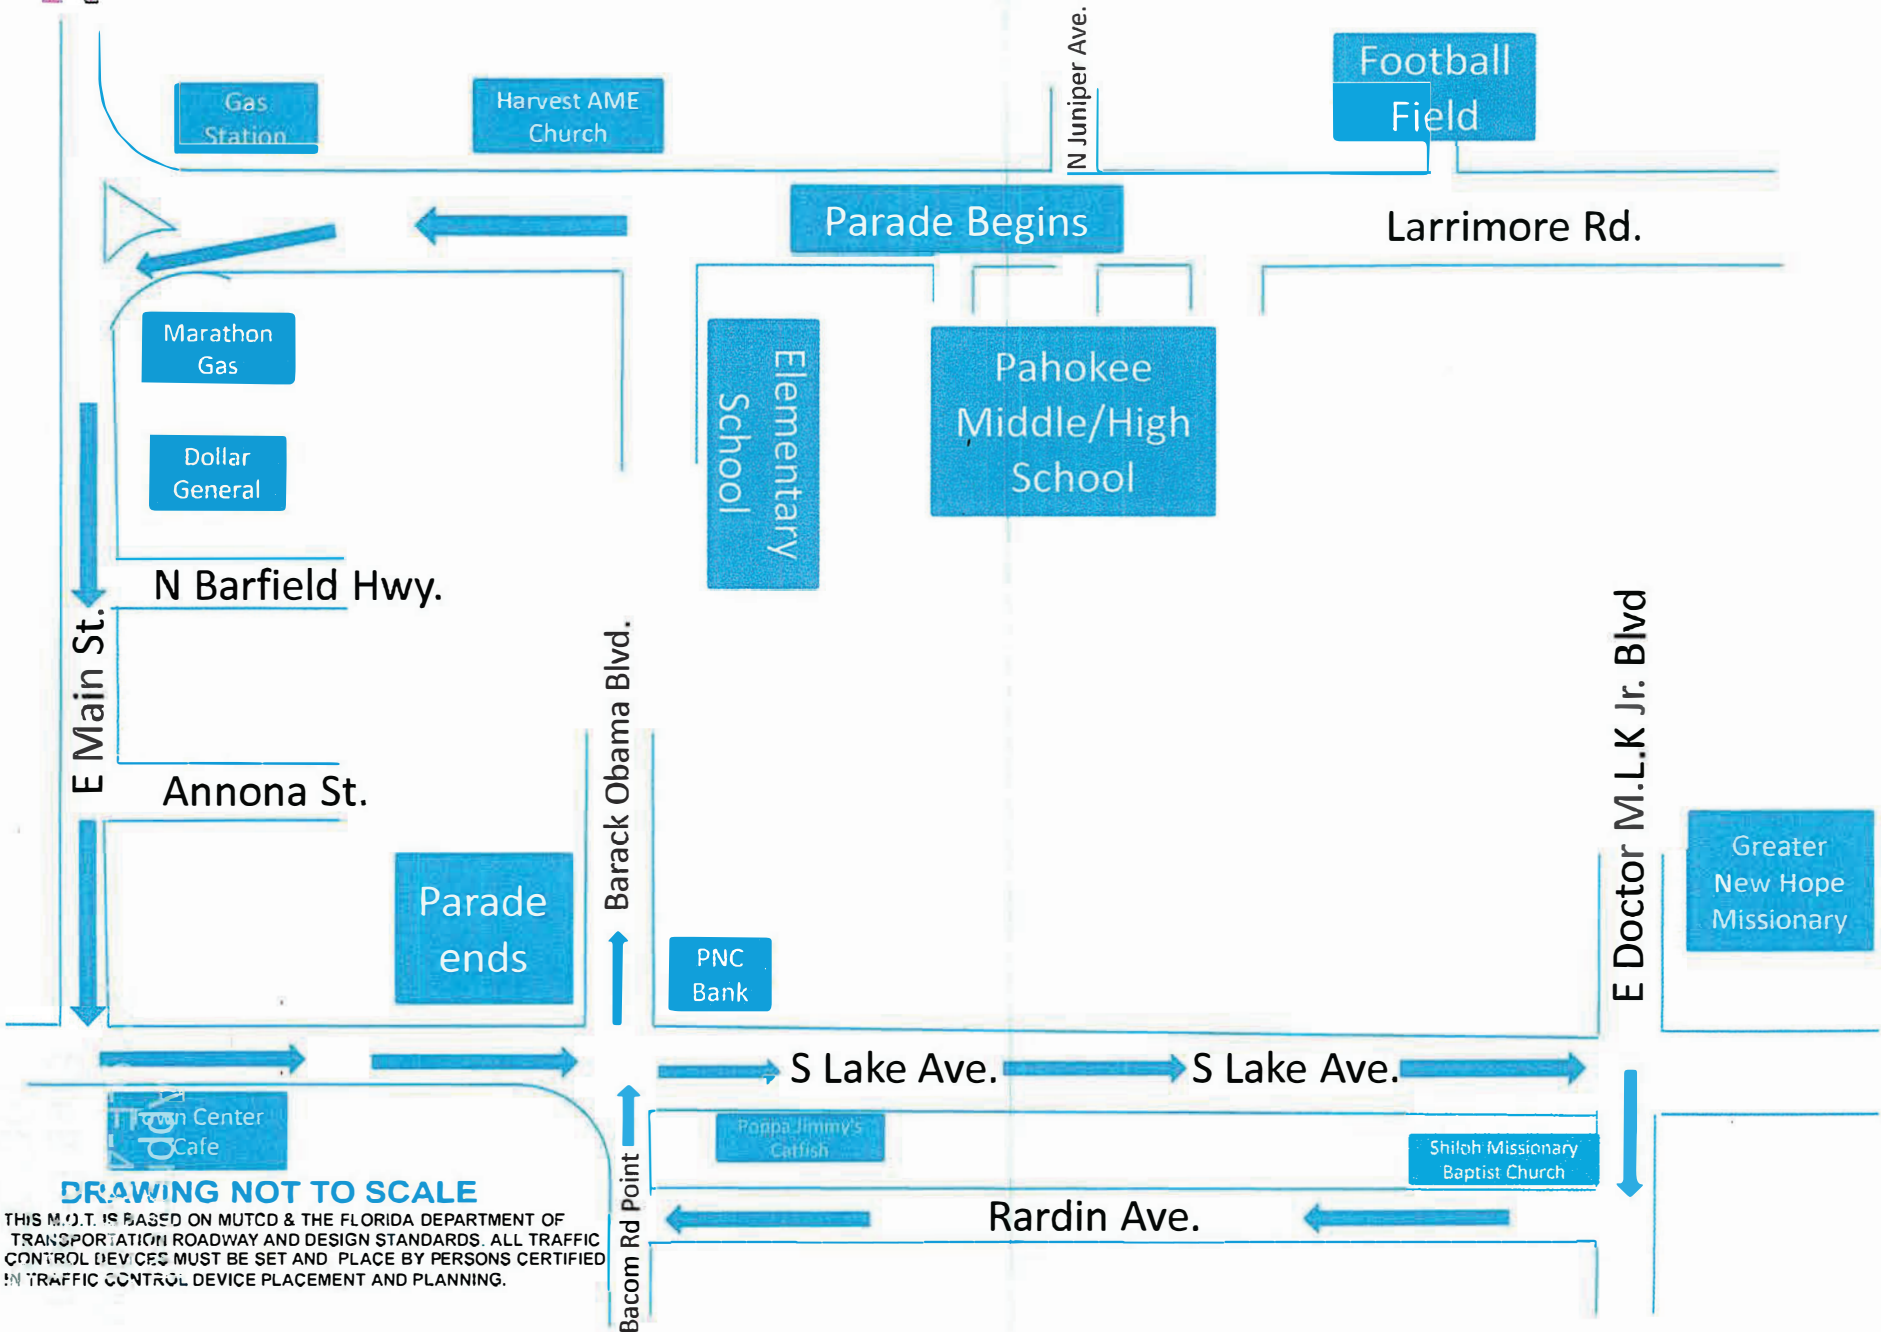

Homecoming Parade 2023

DRAWING NOT TO SCALE

THIS M.O.T. IS BASED ON MUTCD & THE FLORIDA DEPARTMENT OF TRANSPORTATION ROADWAY AND DESIGN STANDARDS. ALL TRAFFIC CONTROL DEVICES MUST BE SET AND PLACED BY PERSONS CERTIFIED IN TRAFFIC CONTROL DEVICE PLACEMENT AND PLANNING.

Homecoming Parade 2023

Detour Route

DRAWING NOT TO SCALE

THIS DRAWING IS BASED ON MUTCD & THE FLORIDA DEPARTMENT OF TRANSPORTATION ROADWAY AND DESIGN STANDARDS. ALL TRAFFIC CONTROL DEVICES MUST BE SET AND PLACED BY PERSONS CERTIFIED IN TRAFFIC CONTROL DEVICE PLACEMENT AND PLANNING.

Homecoming Parade

Detour Route

DRAWING NOT TO SCALE

THIS M.C.T. IS BASED ON MUTCD & THE FLORIDA DEPARTMENT OF TRANSPORTATION ROADWAY AND DESIGN STANDARDS. ALL TRAFFIC CONTROL DEVICES MUST BE SET AND PLACED BY PERSONS CERTIFIED IN TRAFFIC CONTROL DEVICE PLACEMENT AND PLANNING.