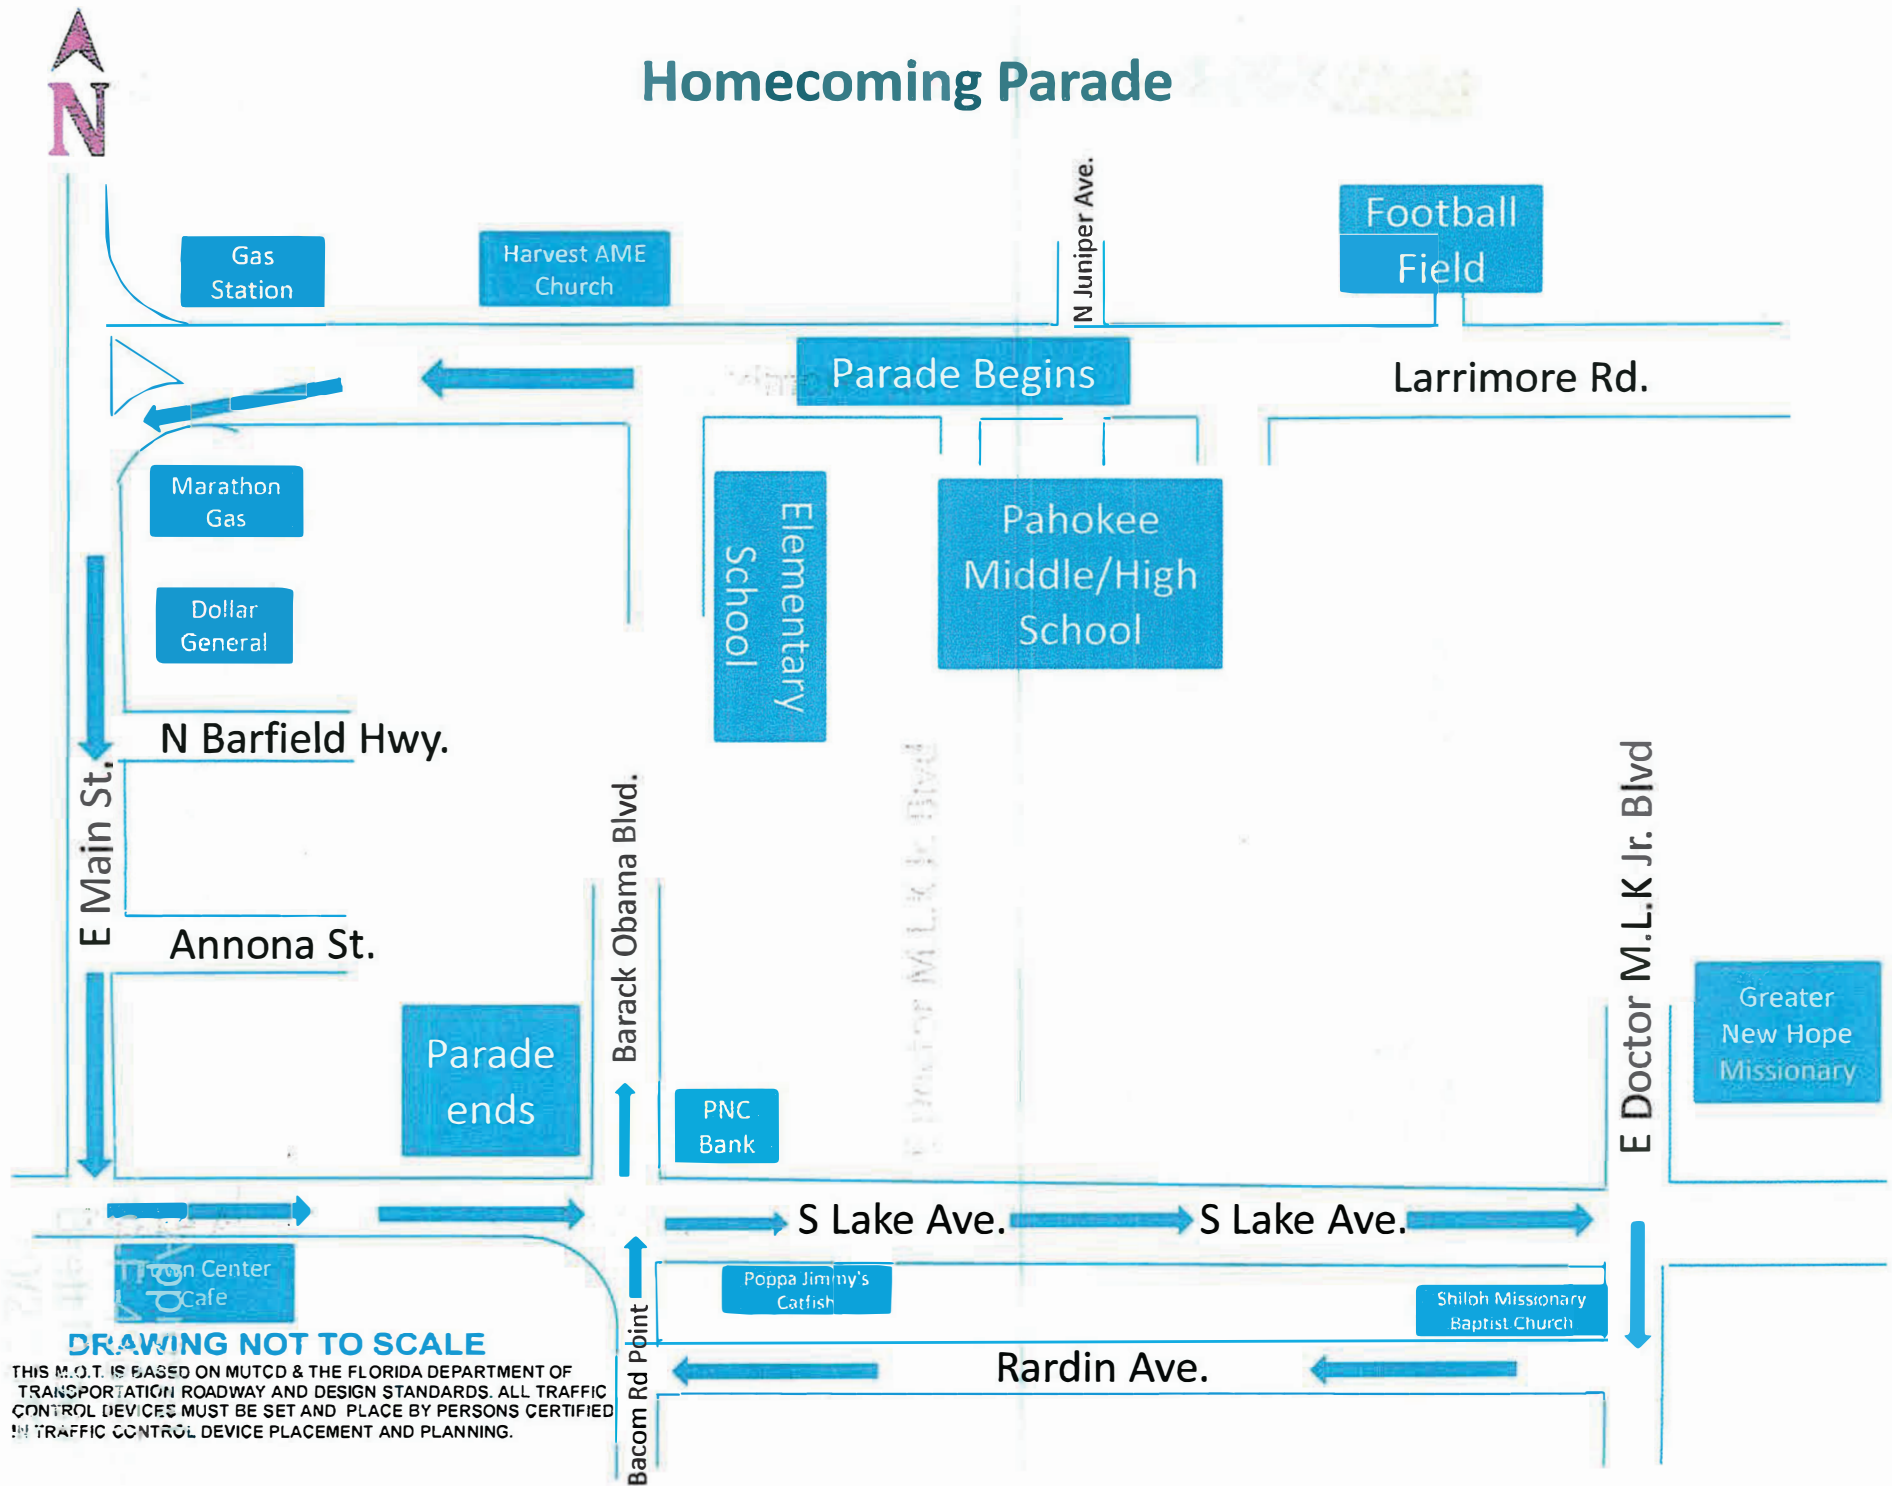

Homecoming Parade

DRAWING NOT TO SCALE

THIS M.O.T. IS BASED ON MUTCD & THE FLORIDA DEPARTMENT OF TRANSPORTATION ROADWAY AND DESIGN STANDARDS. ALL TRAFFIC CONTROL DEVICES MUST BE SET AND PLACED BY PERSONS CERTIFIED IN TRAFFIC CONTROL DEVICE PLACEMENT AND PLANNING.