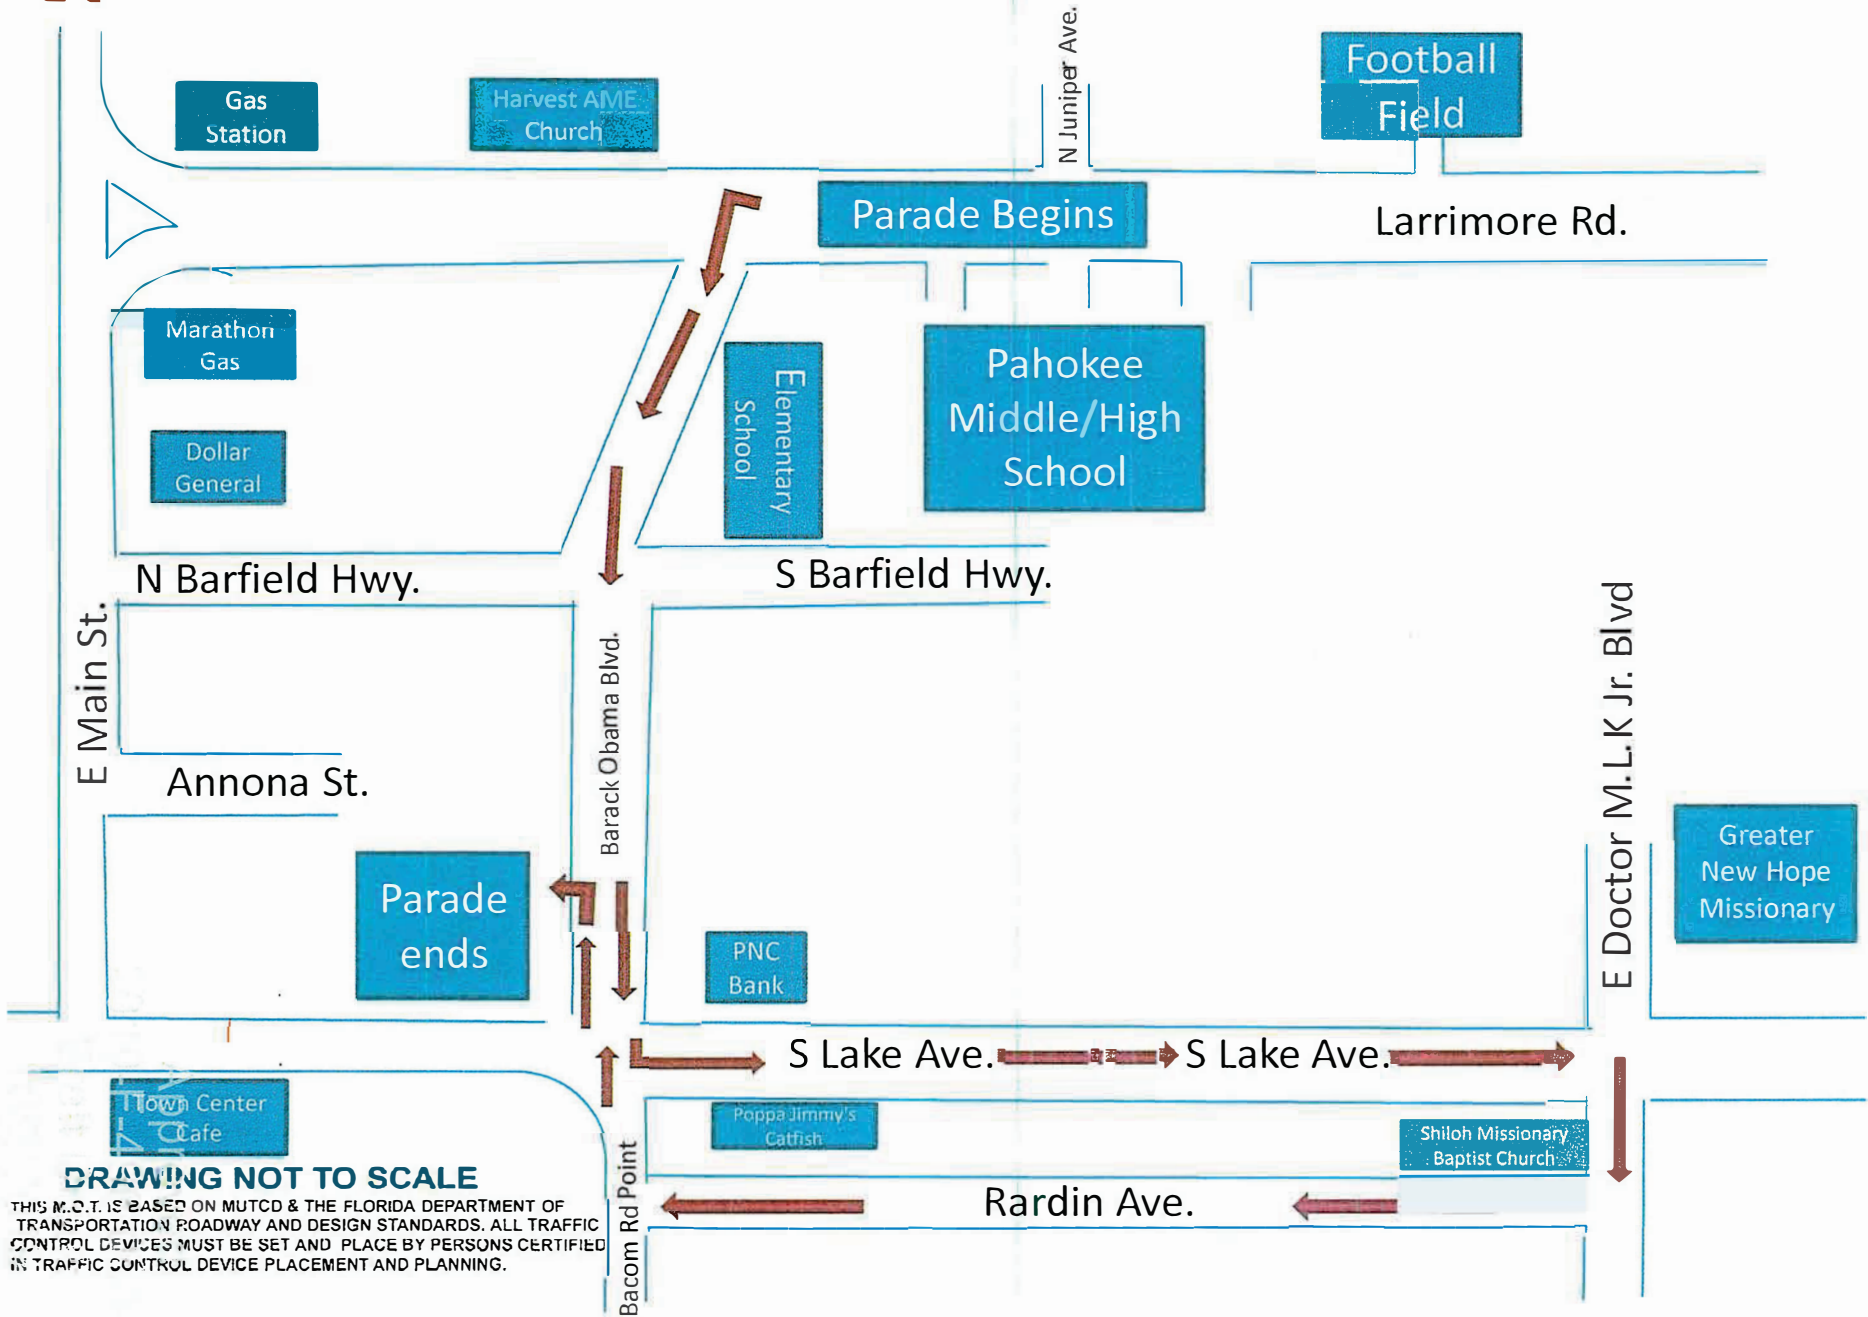

Homecoming Parade 2023

Detour Route

DRAWING NOT TO SCALE

THIS DRAWING IS BASED ON MUTCD & THE FLORIDA DEPARTMENT OF TRANSPORTATION ROADWAY AND DESIGN STANDARDS. ALL TRAFFIC CONTROL DEVICES MUST BE SET AND PLACED BY PERSONS CERTIFIED IN TRAFFIC CONTROL DEVICE PLACEMENT AND PLANNING.

Homecoming Parade

Detour Route

DRAWING NOT TO SCALE

THIS M.C.T. IS BASED ON MUTCD & THE FLORIDA DEPARTMENT OF TRANSPORTATION ROADWAY AND DESIGN STANDARDS. ALL TRAFFIC CONTROL DEVICES MUST BE SET AND PLACED BY PERSONS CERTIFIED IN TRAFFIC CONTROL DEVICE PLACEMENT AND PLANNING.