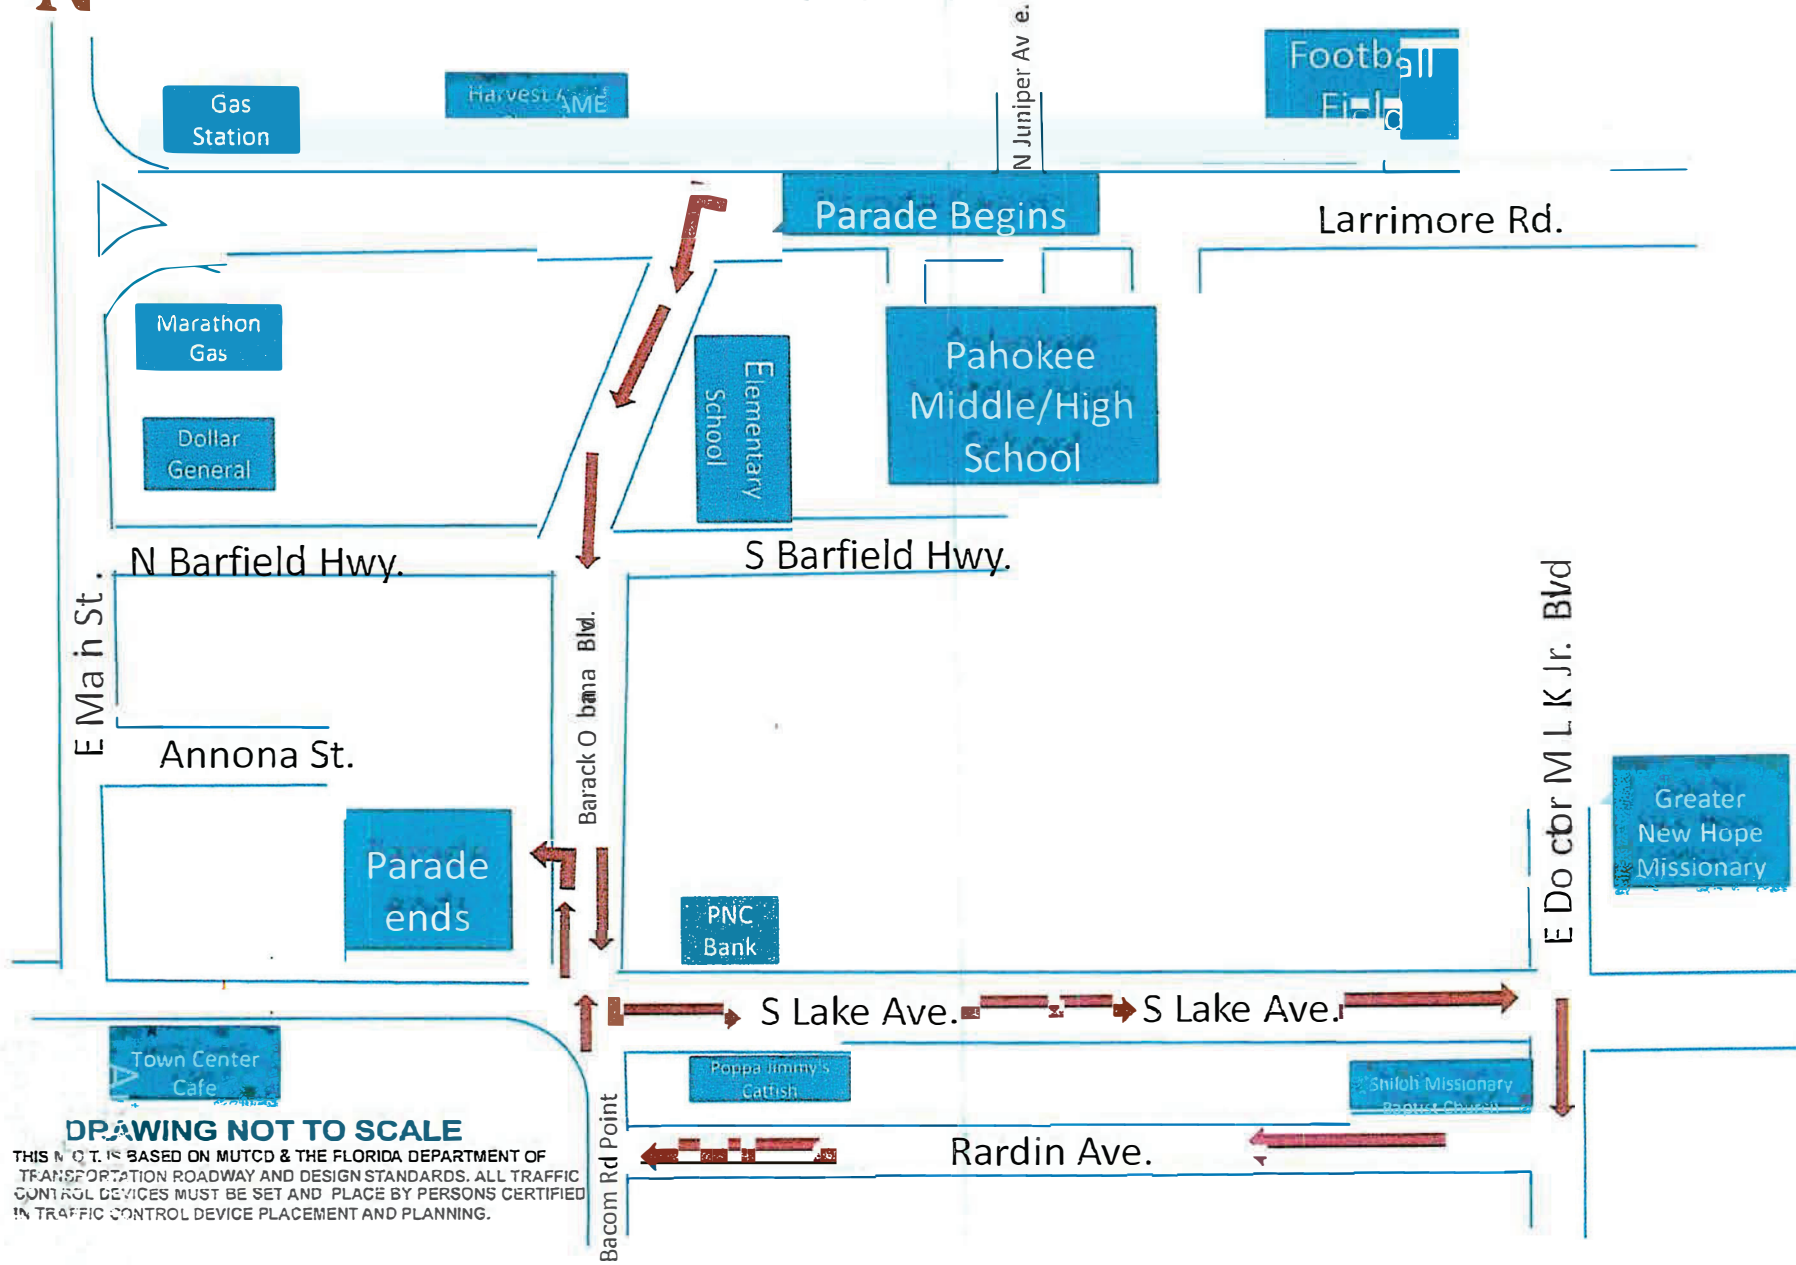

Homecoming Parade 2023

DRAWING NOT TO SCALE

THIS M.O.T. IS BASED ON MUTCD & THE FLORIDA DEPARTMENT OF TRANSPORTATION ROADWAY AND DESIGN STANDARDS. ALL TRAFFIC CONTROL DEVICES MUST BE SET AND PLACED BY PERSONS CERTIFIED IN TRAFFIC CONTROL DEVICE PLACEMENT AND PLANNING.

Homecoming Parade 2023

Detour Route

DRAWING NOT TO SCALE

THIS DRAWING IS BASED ON MUTCD & THE FLORIDA DEPARTMENT OF TRANSPORTATION ROADWAY AND DESIGN STANDARDS. ALL TRAFFIC CONTROL DEVICES MUST BE SET AND PLACED BY PERSONS CERTIFIED IN TRAFFIC CONTROL DEVICE PLACEMENT AND PLANNING.

Homecoming Parade

Detour Route

DRAWING NOT TO SCALE

THIS M.C.T. IS BASED ON MUTCD & THE FLORIDA DEPARTMENT OF TRANSPORTATION ROADWAY AND DESIGN STANDARDS. ALL TRAFFIC CONTROL DEVICES MUST BE SET AND PLACED BY PERSONS CERTIFIED IN TRAFFIC CONTROL DEVICE PLACEMENT AND PLANNING.