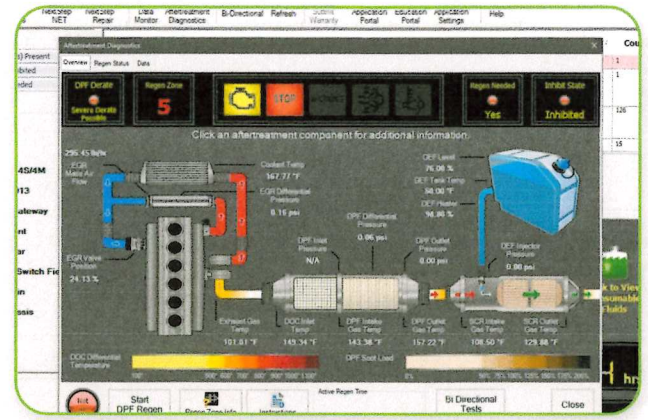

USER-FRIENDLY EXPERIENCE

Whether forcing a DPF regen or determining the ideal diagnostic steps, technicians can trust JPRO will help them through the task at hand.

EFFECTIVE TROUBLESHOOTING

Follow troubleshooting trees and access features like wiring diagrams and component locators to pinpoint the root cause of issues.