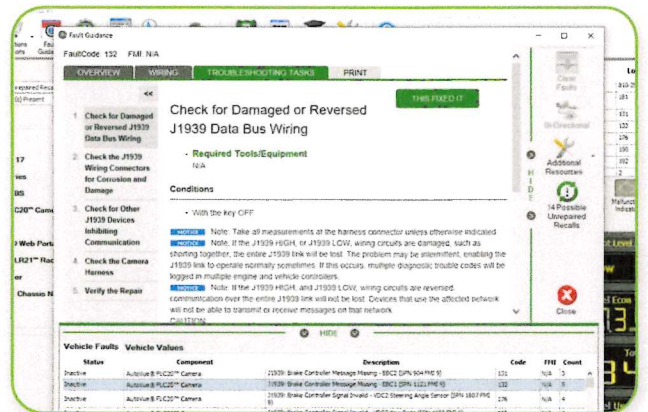

USER-FRIENDLY EXPERIENCE

Whether forcing a DPF regen or determining the ideal diagnostic steps, technicians can trust JPRO will help them through the task at hand.

EFFECTIVE TROUBLESHOOTING

Follow troubleshooting trees and access features like wiring diagrams and component locators to pinpoint the root cause of issues.