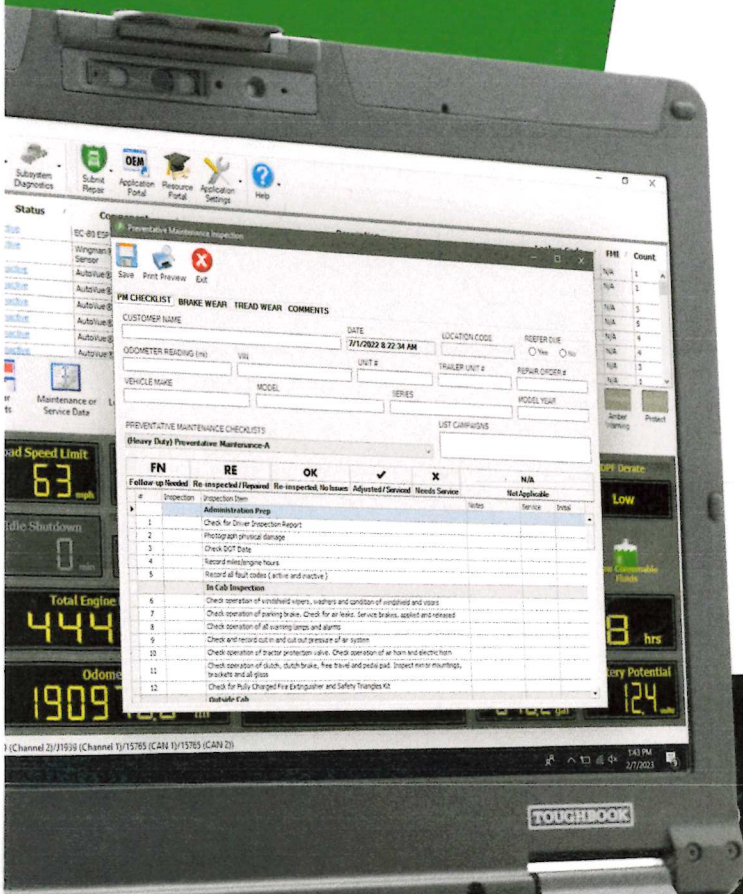

JPRO®

USER-FRIENDLY DIAGNOSTICS.

ADVANCED CAPABILITIES.

JPRO® empowers technicians of any skill level to **diagnose and troubleshoot** commercial vehicles and equipment, whether in the service bay, at the job site, or anywhere in between.

ELEVATE TECHNICIANS

Empower your staff to take on more work with less help from others! JPRO helps entry-level technicians take on tougher jobs with less assistance.

SIMPLIFY TRAINING

By using a single application for your diagnostic needs, you can focus training on technology and tools that your technicians routinely use.

REDUCE DOWNTIME

From its rapid connection times to assisted diagnostic features, JPRO is designed to get fleet assets healthy and back in operation.

WATCH THE VIDEO!

BROAD COVERAGE

Diagnose your fleet of vehicles and equipment from a single, easy-to-use application!