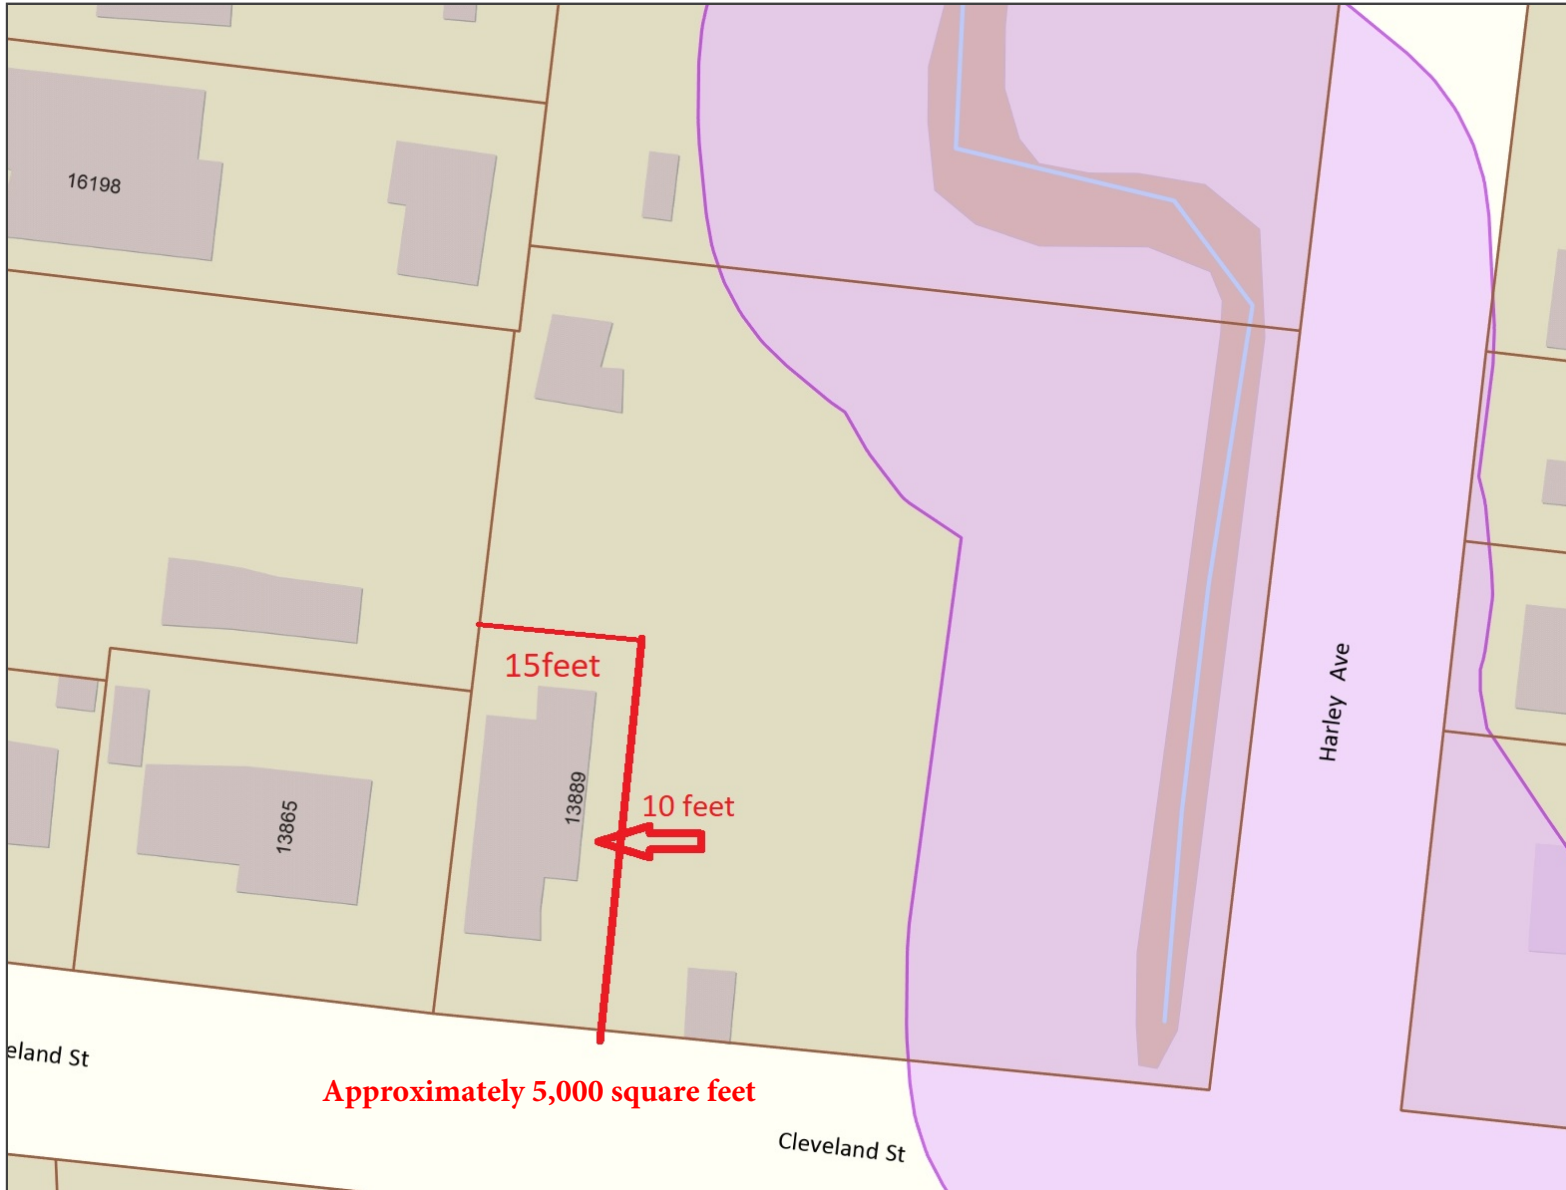

Oregon City GIS Map

Legend

- Street Names
- Taxlots
- Taxlots Outside UGB
- Unimproved ROW
- NROD - Natural Resource Overlay Dist
- Title 3 - Streams
- Title 3 - Wetlands
- City Limits
- UGB
- Basemap

Notes

Landmark

Reduction Option 1

1: 600

The City of Oregon City makes no representations, express or implied, as to the accuracy, completeness and timeliness of the information displayed. This map is not suitable for legal, engineering, surveying or navigation purposes. Notification of any errors is appreciated.