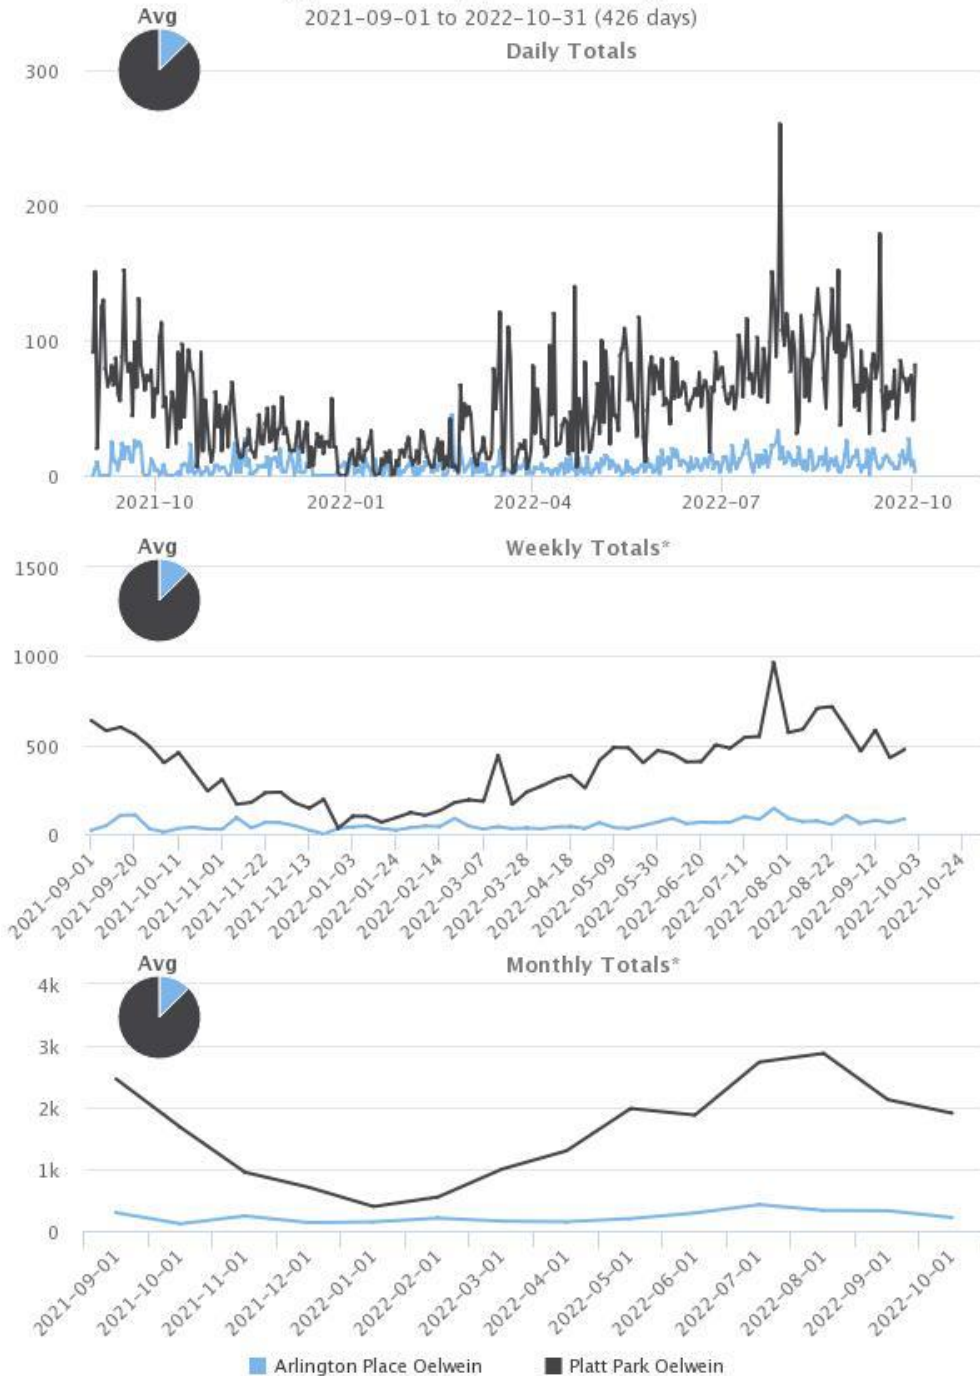

Park and Recreation

www.oelwein.fun

Daily/Weekly/Monthly totals

21/22 TRAIL TOTALS

SITE	SEPT.	OCT	NOV.	DEC.	JAN.	FEB.	MARCH	APRIL	MAY	JUNE	AUGUST	SEPT.	TOTAL
Arlington Place	294	115	242	134	146	207	158	148	199	290	332	327	2,592
Platt Park	2458	1676	950	704	394	548	1002	1297	1984	1877	2877	2,127	17,894