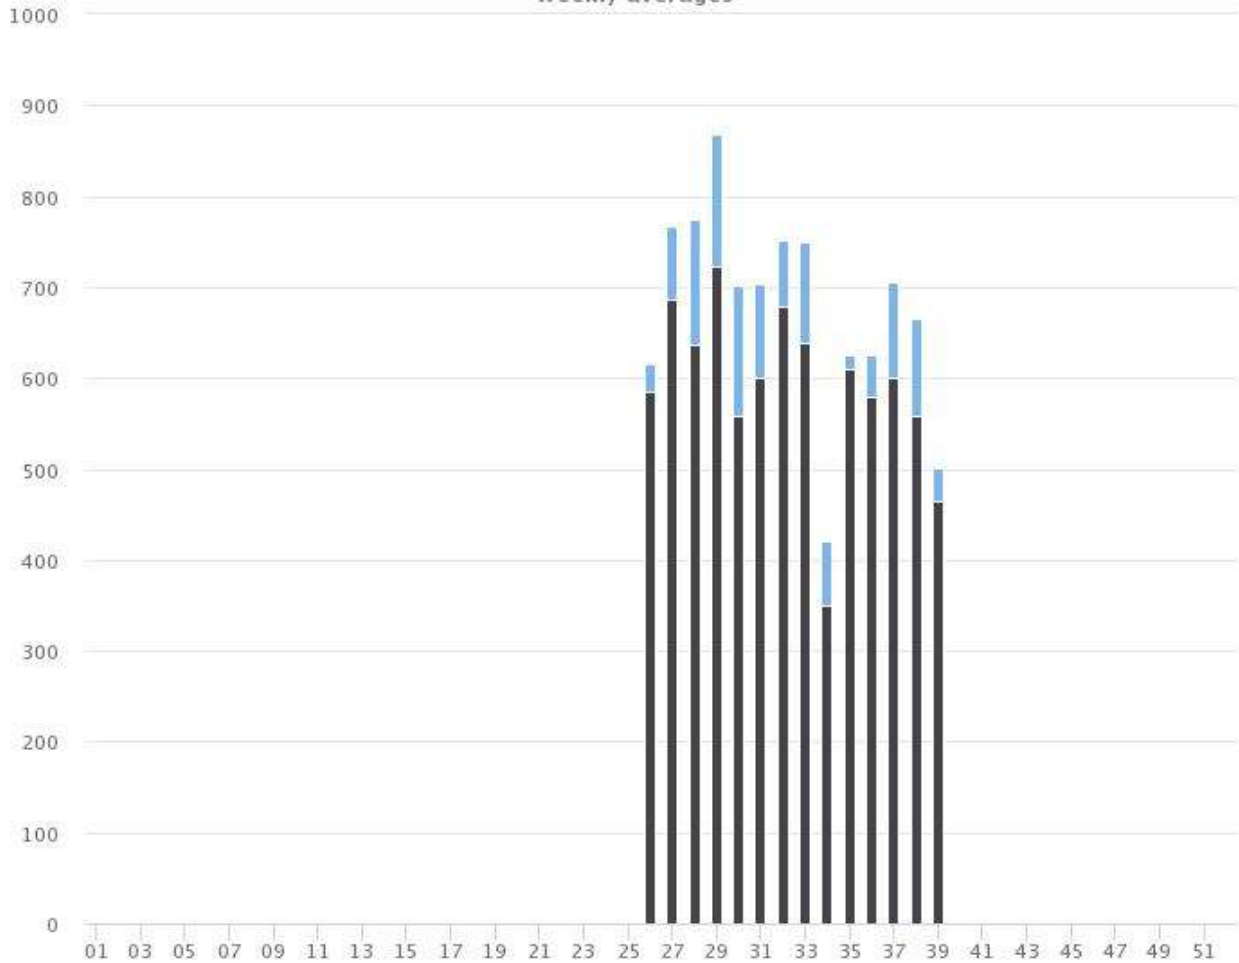

www.oelwein.fun

Weekly* totals

2021-06-28 to 2021-10-03 (14 weeks)

PARKS / CEMETERY / AQUATICS / CAMPGROUND / TRAILS

Park and Recreation

www.oelwein.fun

Monthly* totals

2021-07-01 to 2021-10-31 (4 months)

Weeks of the year

2021-07-01 to 2021-10-02

Weekly averages

Site Name	Average	Median	STDV	Min	Max
Arlington Place Oelwein	86.4	92.0	41.4	15.0	147.0
Platt Park Oelwein	590.5	600.0	91.0	349.0	722.0

2021 TRAIL TOTALS