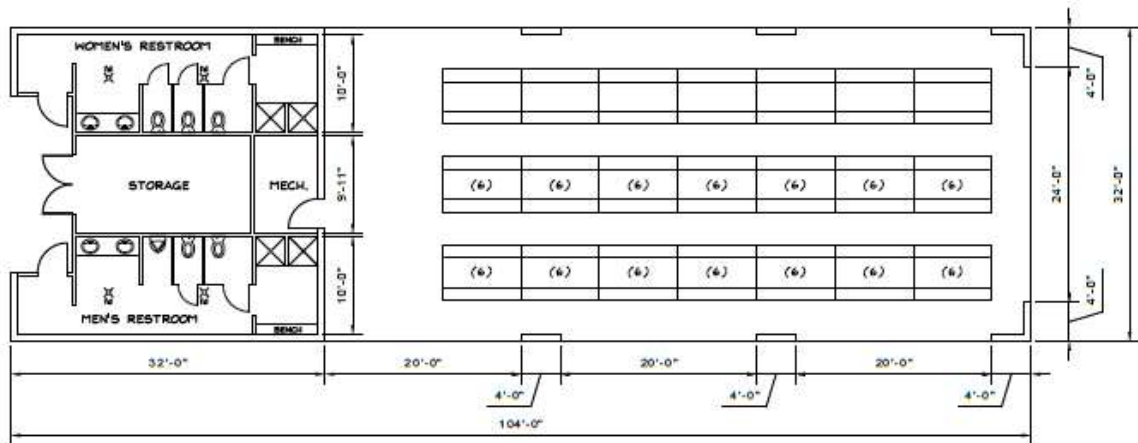

Park and Recreation

www.oelwein.fun

PARKS / CEMETERY / AQUATICS / CAMPGROUND / TRAILS

Park and Recreation

www.oelwein.fun

FLOOR PLAN
SCALE: 1/8" = 1'-0"

PARKS / CEMETERY / AQUATICS / CAMPGROUND / TRAILS

Park and Recreation