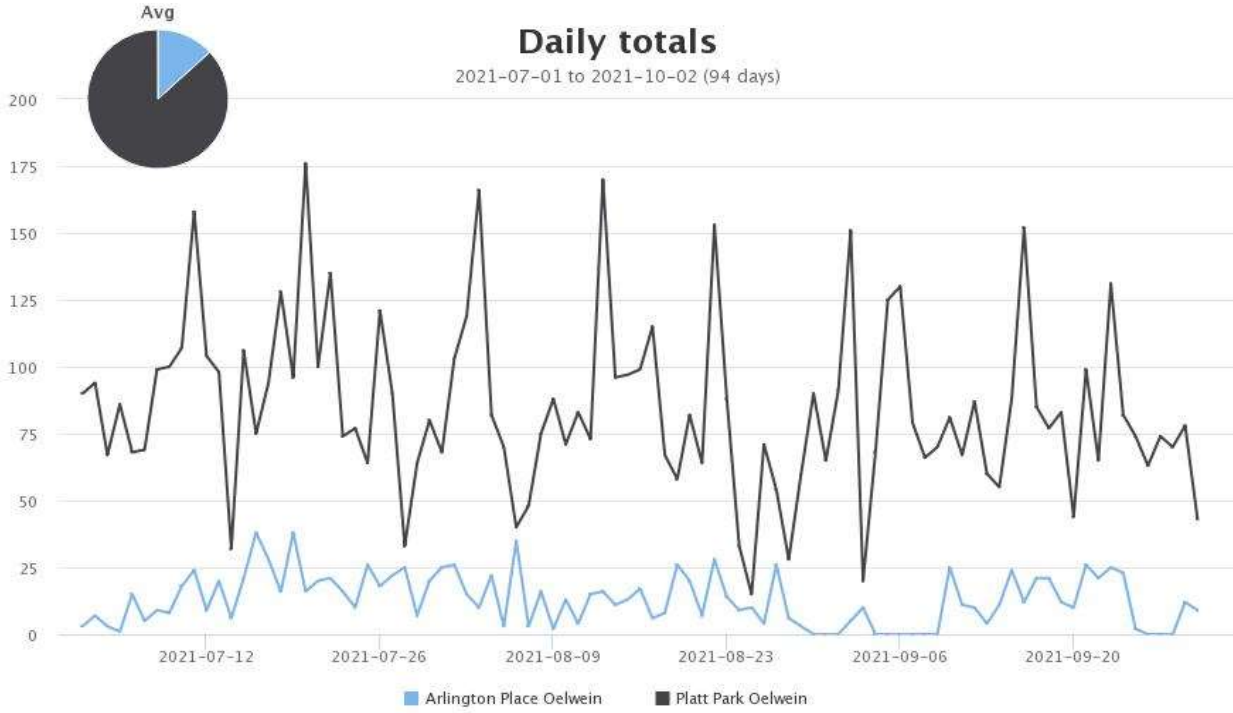

www.oelwein.fun

Weekly* totals

2021-06-28 to 2021-10-03 (14 weeks)

PARKS / CEMETERY / AQUATICS / CAMPGROUND / TRAILS

Park and Recreation

www.oelwein.fun

Monthly* totals

2021-07-01 to 2021-10-31 (4 months)