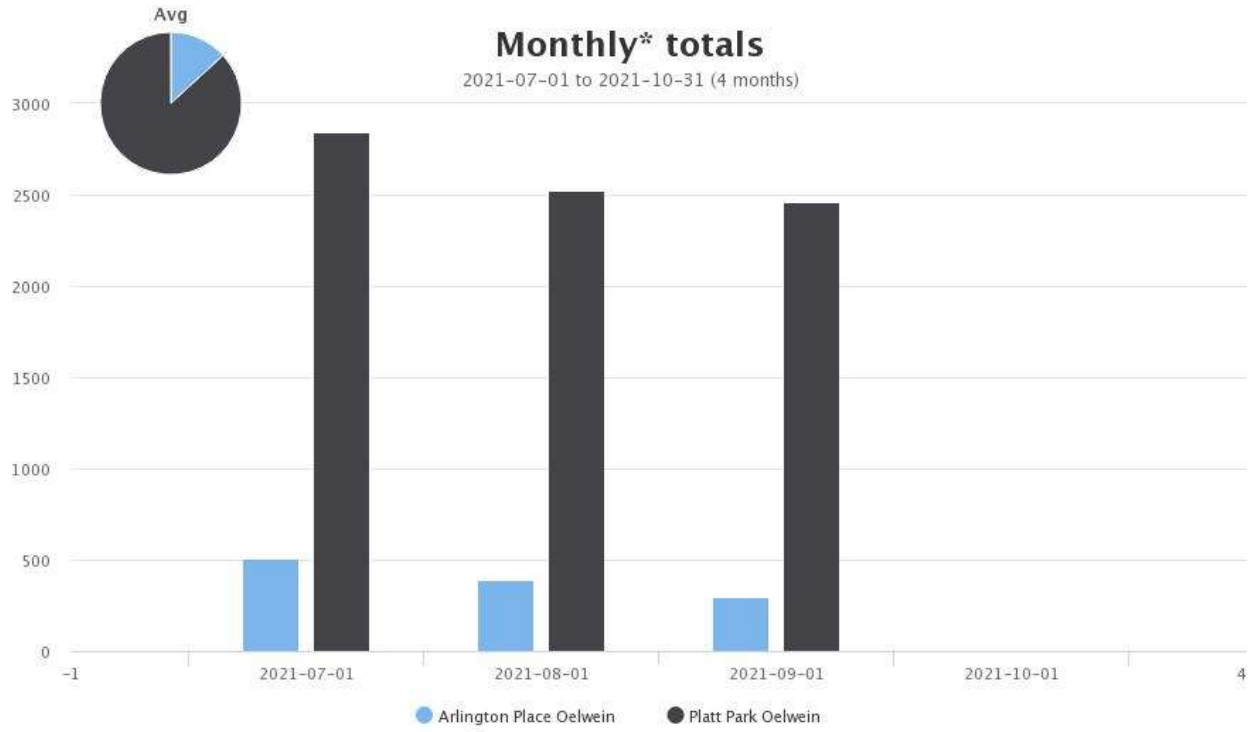

www.oelwein.fun

Weekly* totals

2021-06-28 to 2021-10-03 (14 weeks)

PARKS / CEMETERY / AQUATICS / CAMPGROUND / TRAILS

Park and Recreation

www.oelwein.fun

Monthly* totals

2021-07-01 to 2021-10-31 (4 months)

Weeks of the year

2021-07-01 to 2021-10-02

Weekly averages

Site Name	Average	Median	STDV	Min	Max
Arlington Place Oelwein	86.4	92.0	41.4	15.0	147.0
Platt Park Oelwein	590.5	600.0	91.0	349.0	722.0

2021 TRAIL TOTALS