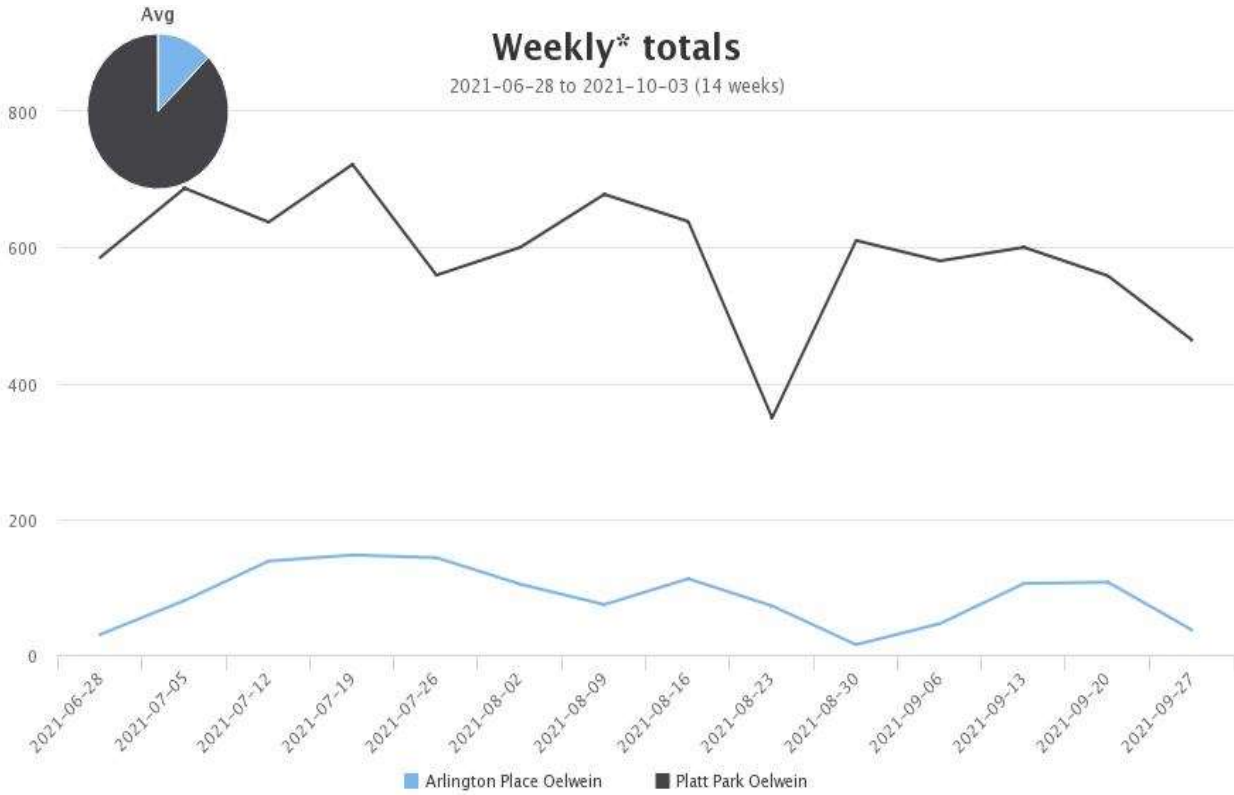

www.oelwein.fun

Weekly* totals

2021-06-28 to 2021-10-03 (14 weeks)

PARKS / CEMETERY / AQUATICS / CAMPGROUND / TRAILS

Park and Recreation

www.oelwein.fun

Monthly* totals

2021-07-01 to 2021-10-31 (4 months)