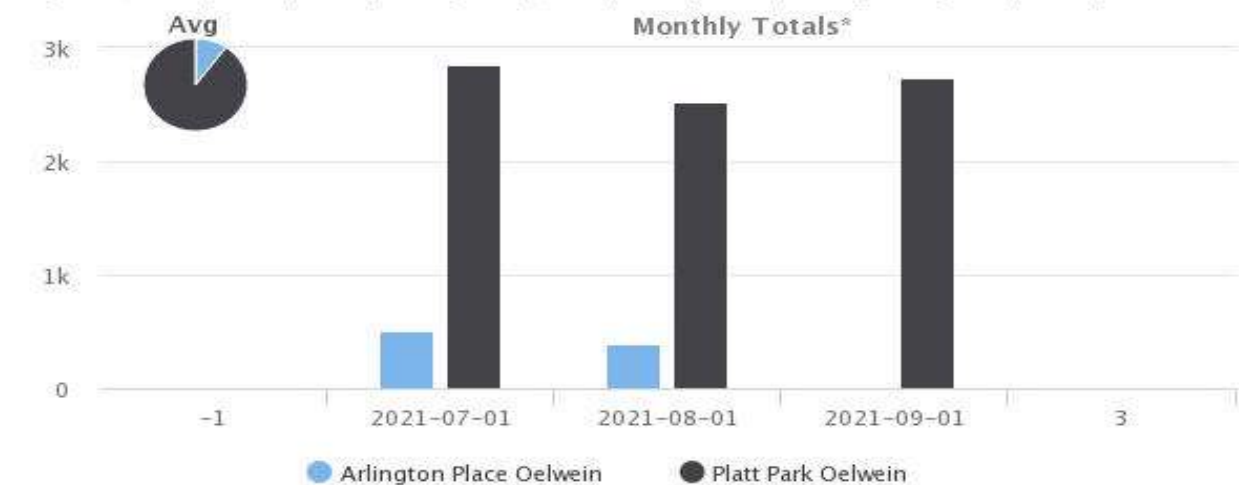

Daily/Weekly/Monthly totals

2021-07-01 to 2021-09-30 (92 days)

Weeks of the year

2021-07-01 to 2021-09-03

Weekly averages

Site Name	Average	Median	STDV	Min	Max
Arlington Place Oelwein	90.0	92.0	46.2	30.3	147.0
Platt Park Oelwein	603.0	618.5	98.4	349.0	722.0