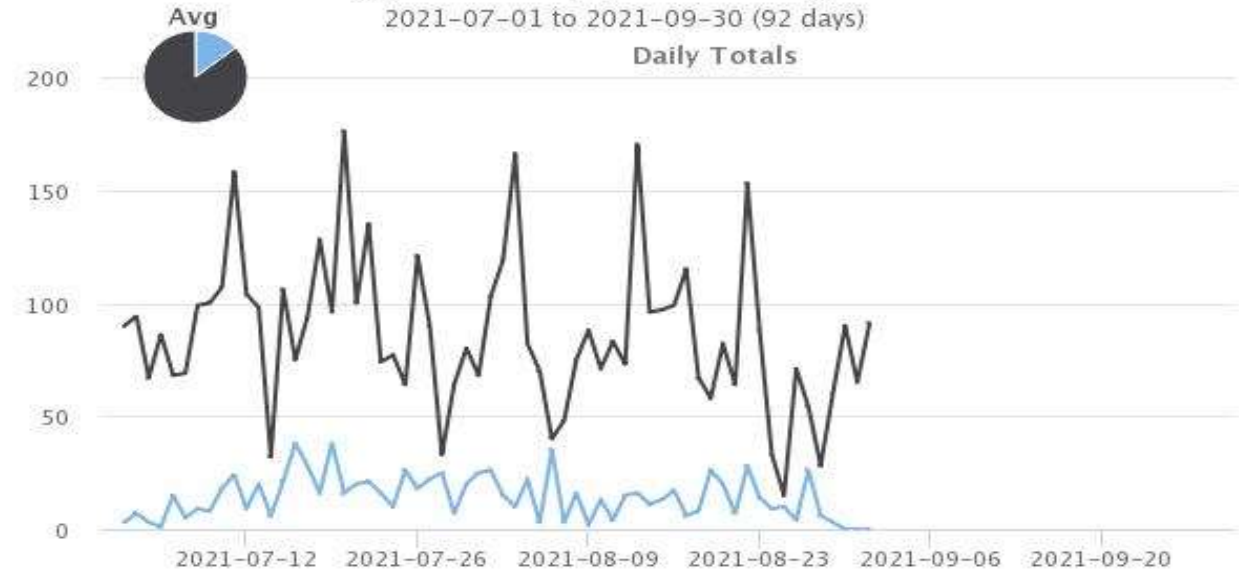

Daily/Weekly/Monthly totals

2021-07-01 to 2021-09-30 (92 days)

Weeks of the year

2021-07-01 to 2021-09-03

Weekly averages

Site Name	Average	Median	STDV	Min	Max
Arlington Place Oelwein	90.0	92.0	46.2	30.3	147.0
Platt Park Oelwein	603.0	618.5	98.4	349.0	722.0