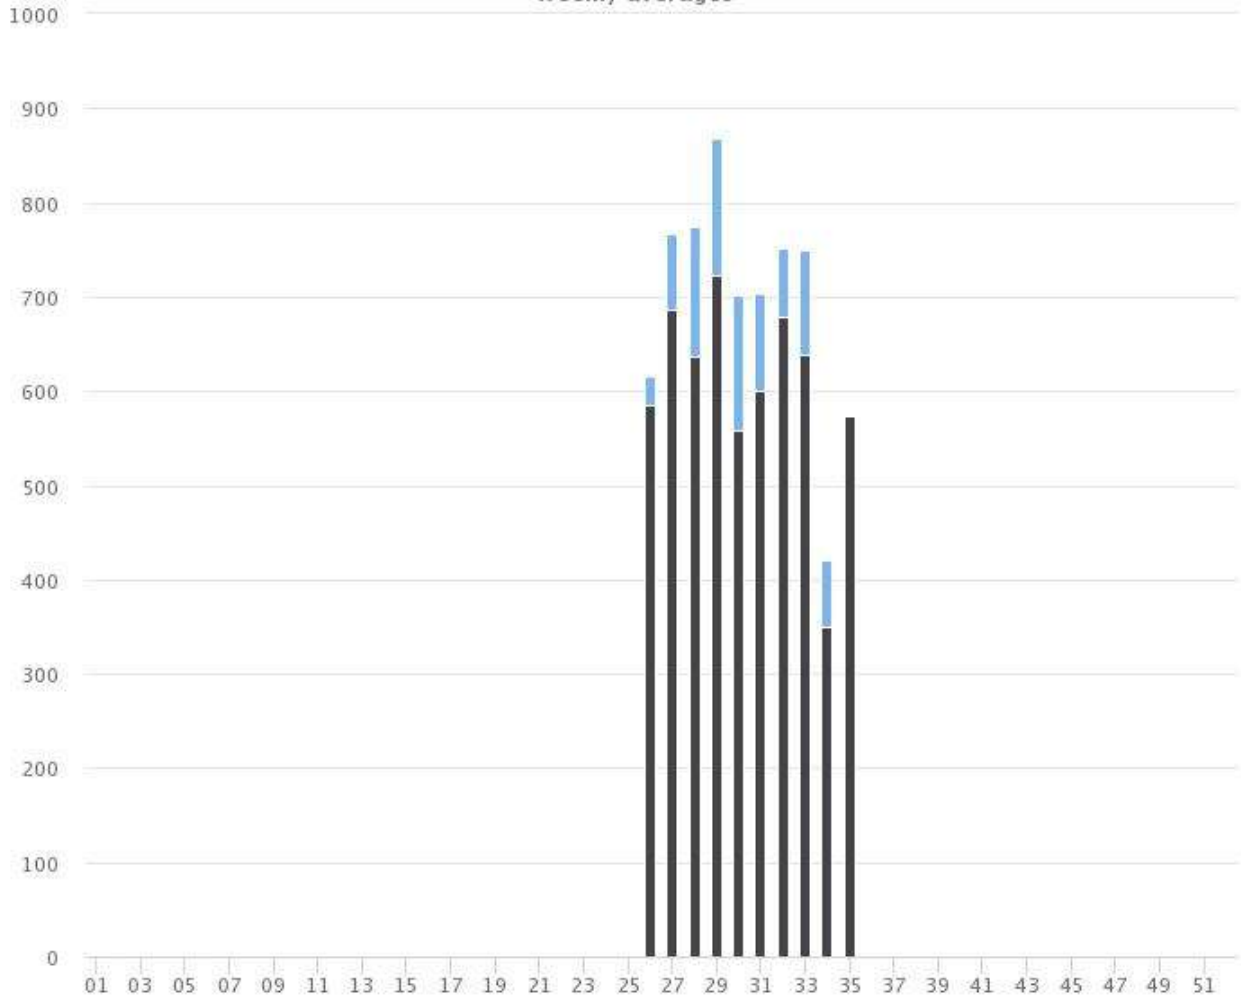

Daily/Weekly/Monthly totals

2021-07-01 to 2021-09-30 (92 days)

Weeks of the year

2021-07-01 to 2021-09-03

Weekly averages

Site Name	Average	Median	STDV	Min	Max
Arlington Place Oelwein	90.0	92.0	46.2	30.3	147.0
Platt Park Oelwein	603.0	618.5	98.4	349.0	722.0