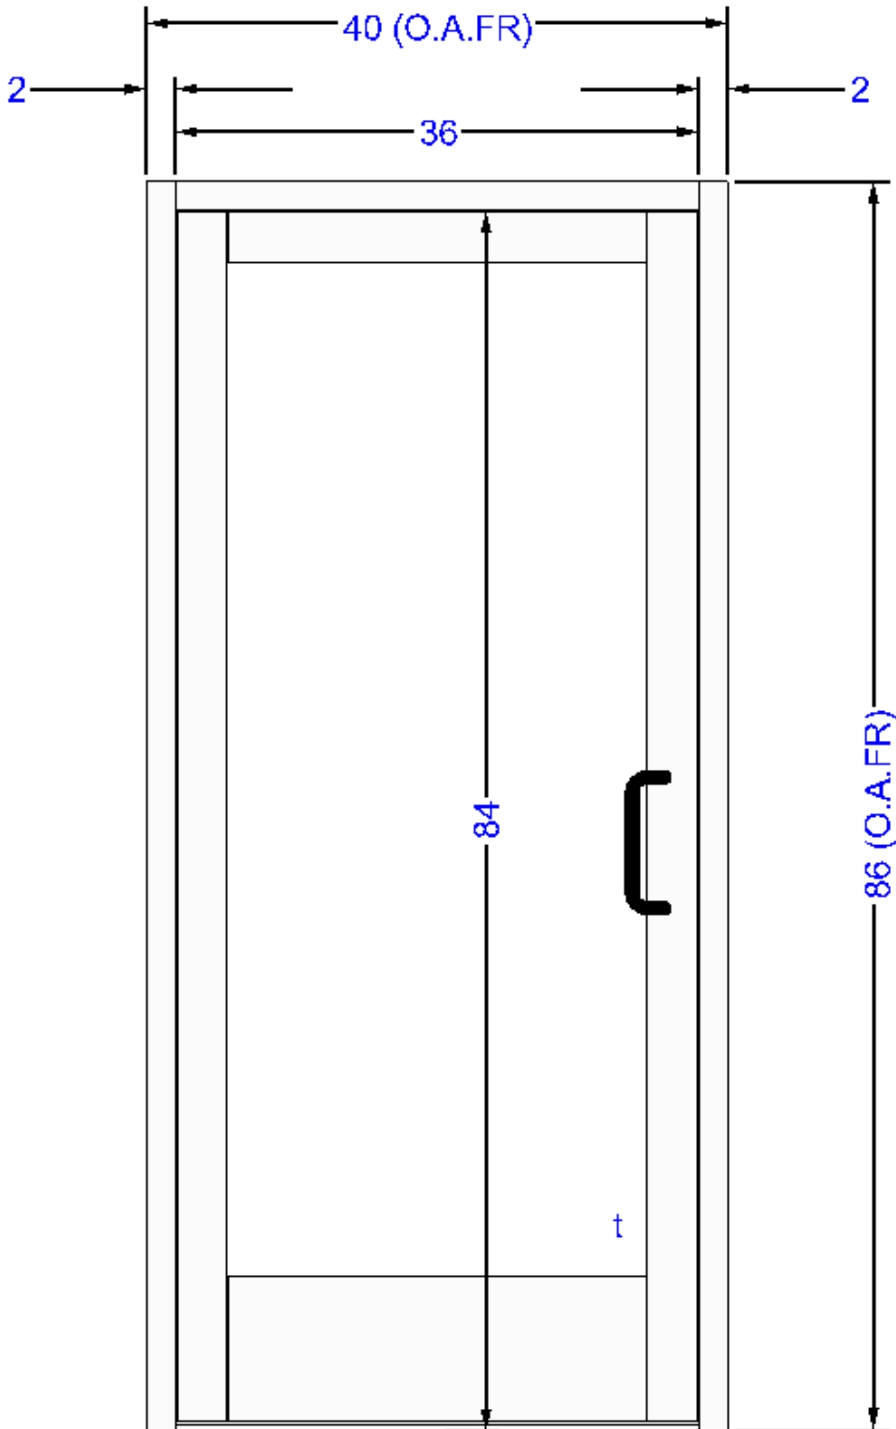

Project Name: Oelwein City Hall

2/14/2024 1:00 PM

Frame Set Name: Frame Set 1

Frame Name: West Entry

Metal Group: M451T CG/SS/OG STOPS UP NEW SILL

D/S: 1 Frame Type: Standard

Required: 1 Panels: 1 Rows: 1

Frame Width: 40

Frame Height: 86

Back Member Color: #29 BLACK : PERMANODIC

Face Member Color: #29 BLACK : PERMANODIC

2" x 4 1/2" Non-thermal door framing
Medium stile door with 10" bottom rail
1 1/2 pair of butt hinges, Rim Panic
device, pull, Sargent key cylinder,
closer and threshold.
1" gray tint low-e tempered insulated
glass