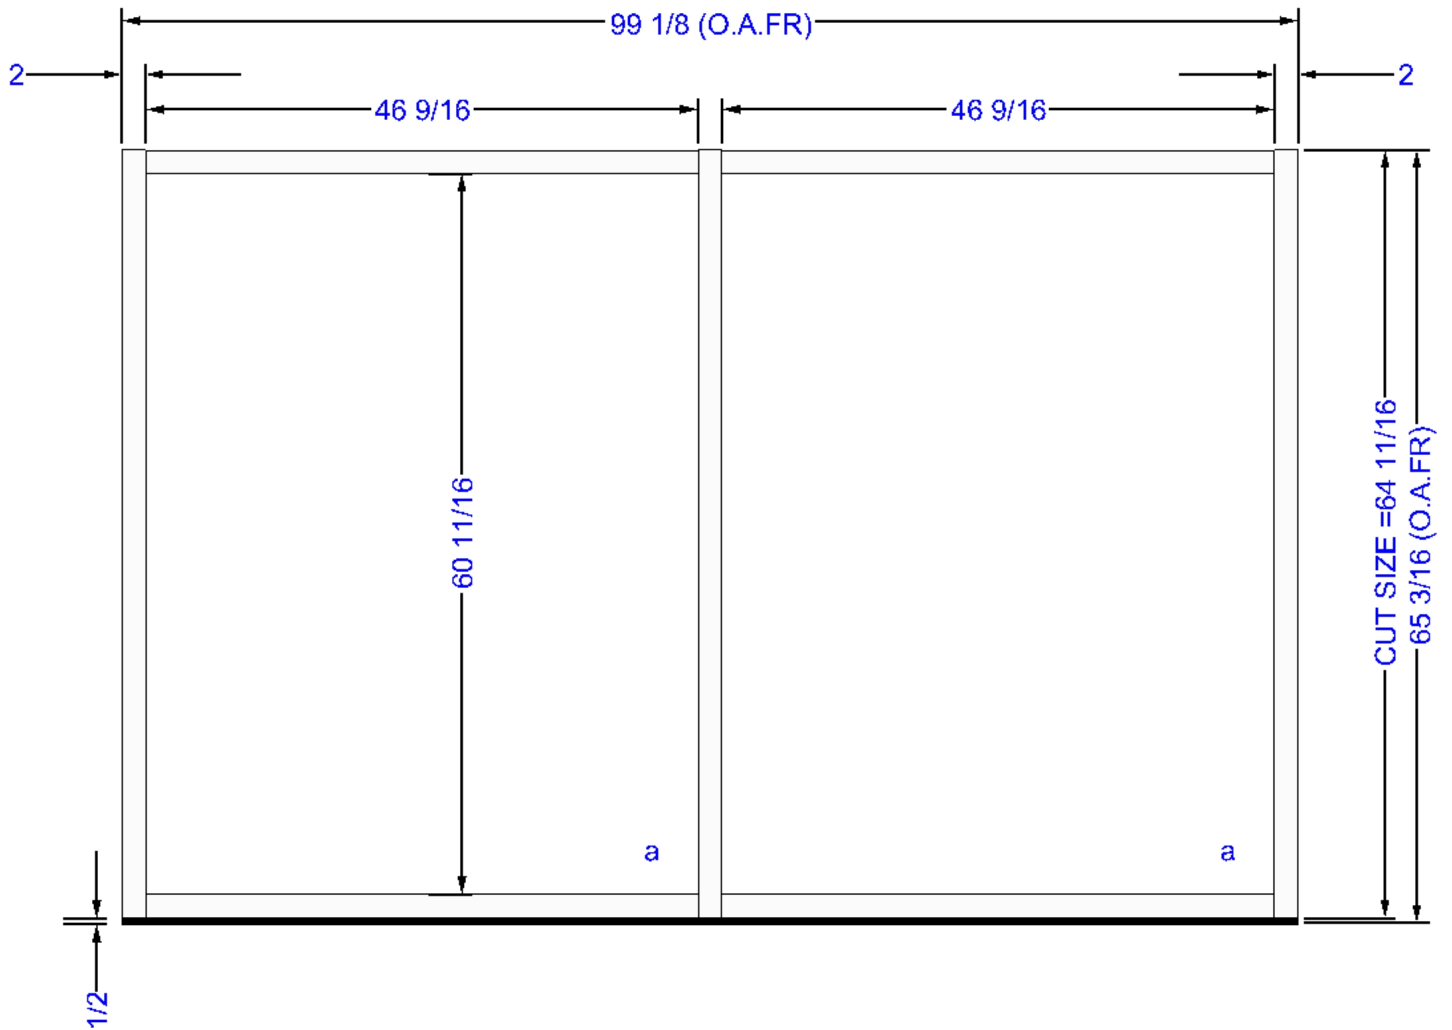

Project Name: Oelwein City Hall

2/14/2024 1:00 PM

Frame Set Name: Frame Set 1

Frame Name: East double window

Metal Group: M451T CG/SS/OG STOPS UP NEW SILL

D/S: 1 Frame Type: Standard

Required: 2 Panels: 2 Rows: 1

Frame Width: 99 1/8

Frame Height: 65 3/16

Back Member Color: #29 BLACK : PERMANODIC

Face Member Color: #29 BLACK : PERMANODIC

2" x 4 1/2" thermal storefront framing
1" gray tinted low-e insulated glass