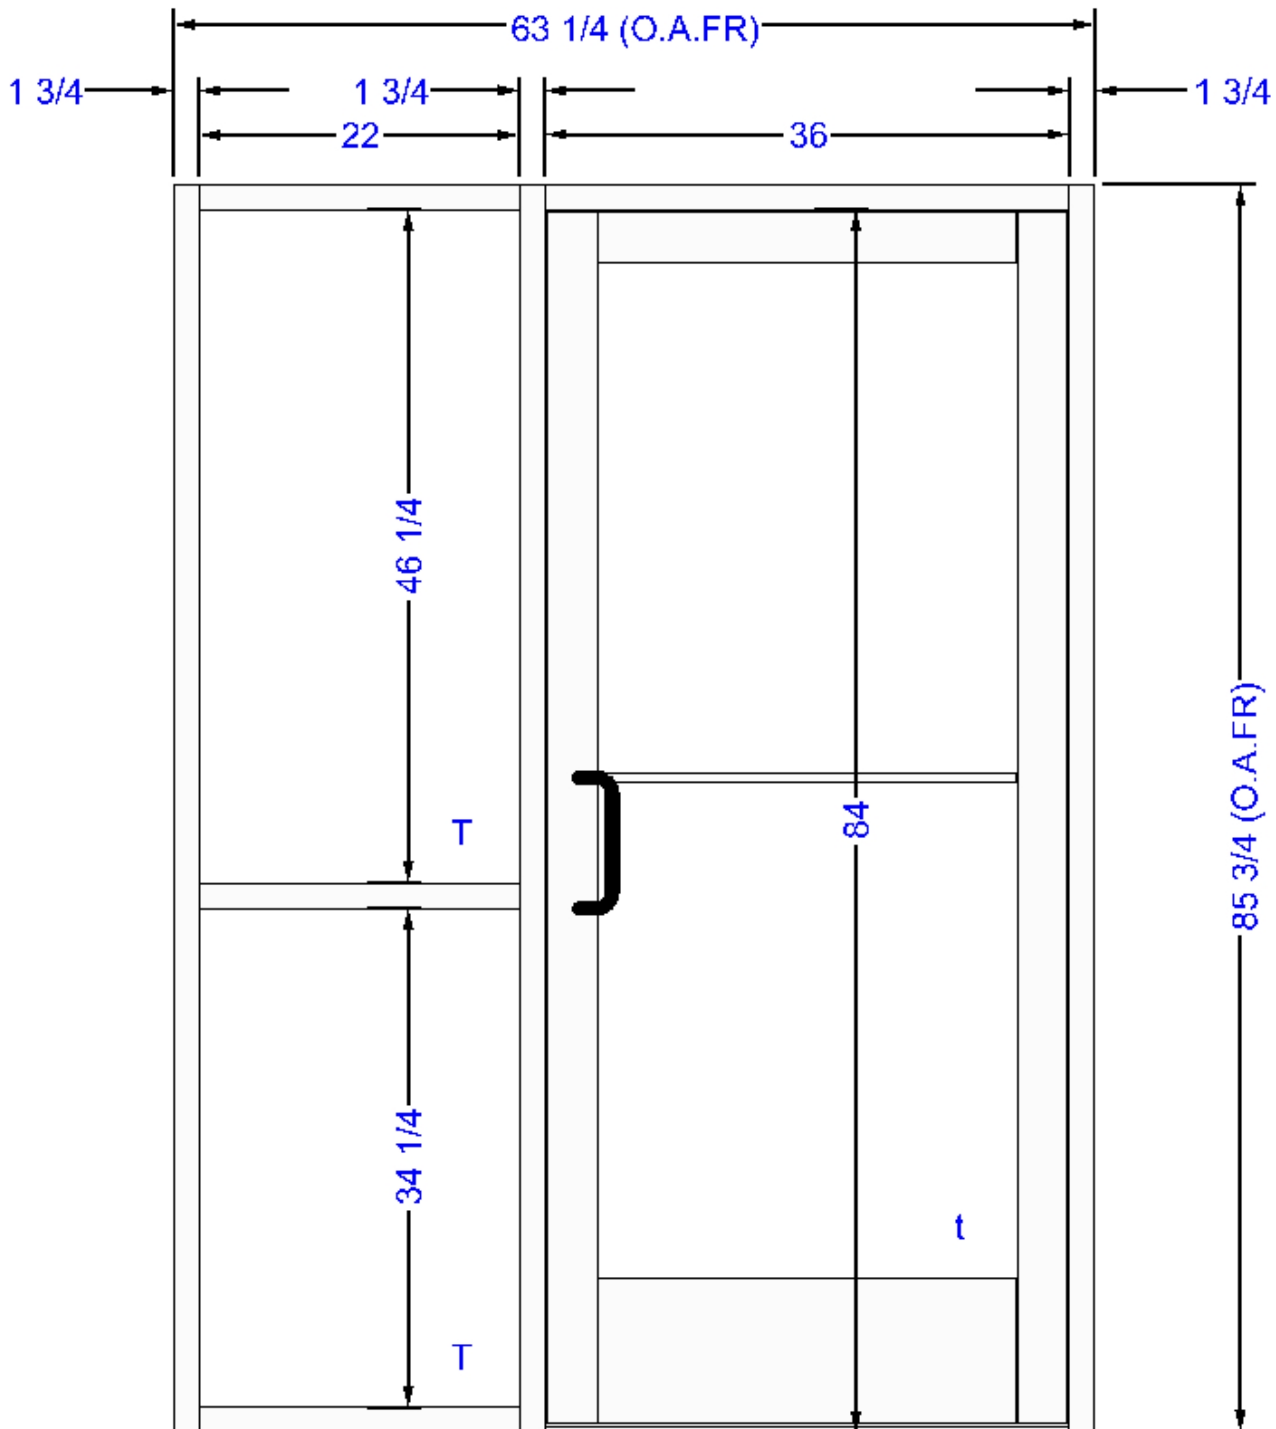

Project Name: Oelwein City Hall

2/14/2024 1:00 PM

Frame Set Name: Frame Set 1

Frame Name: AA office entry

Metal Group: M450 CG/SS/OG STOPS UP Modified: 1

D/S: 1 Frame Type: Standard

Required: 1 Panels: 2 Rows: 2

Frame Width: 63 1/4

Frame Height: 85 3/4

Back Member Color: #29 BLACK : PERMANODIC

Face Member Color: #29 BLACK : PERMANODIC

1 3/4" x 4 1/2" Non-thermal framing
 medium stile door with 10" bottom rail
 1 1/2 pair of butt hinges, MS
 lock, push/pull, Sargent key cylinder,
 closer and threshold.
 1/4" clear tempered glass

Project Name: Oelwein City Hall

2/14/2024 1:00 PM

Frame Set Name: Frame Set 1

Frame Name: Main Entry

Metal Group: M451T CG/SS/OG STOPS UP NEW SILL

D/S: 1 Frame Type: Standard

Required: 1 Panels: 3 Rows: 2

Frame Width: 76

Frame Height: 86

Back Member Color: #29 BLACK : PERMANODIC

Face Member Color: #29 BLACK : PERMANODIC

Note: immediate door framing is mfg. standard
 2" x 4 1/2" non-thermal.

1/2

2" x 4 1/2" Thermal framing
 Medium stile door with 10" bottom rail
 1 1/2 pair of butt hinges, Rim Panic
 device, pull, Sargent key cylinder,
 closer and threshold.
 1" gray tint low-e tempered insulated
 glass