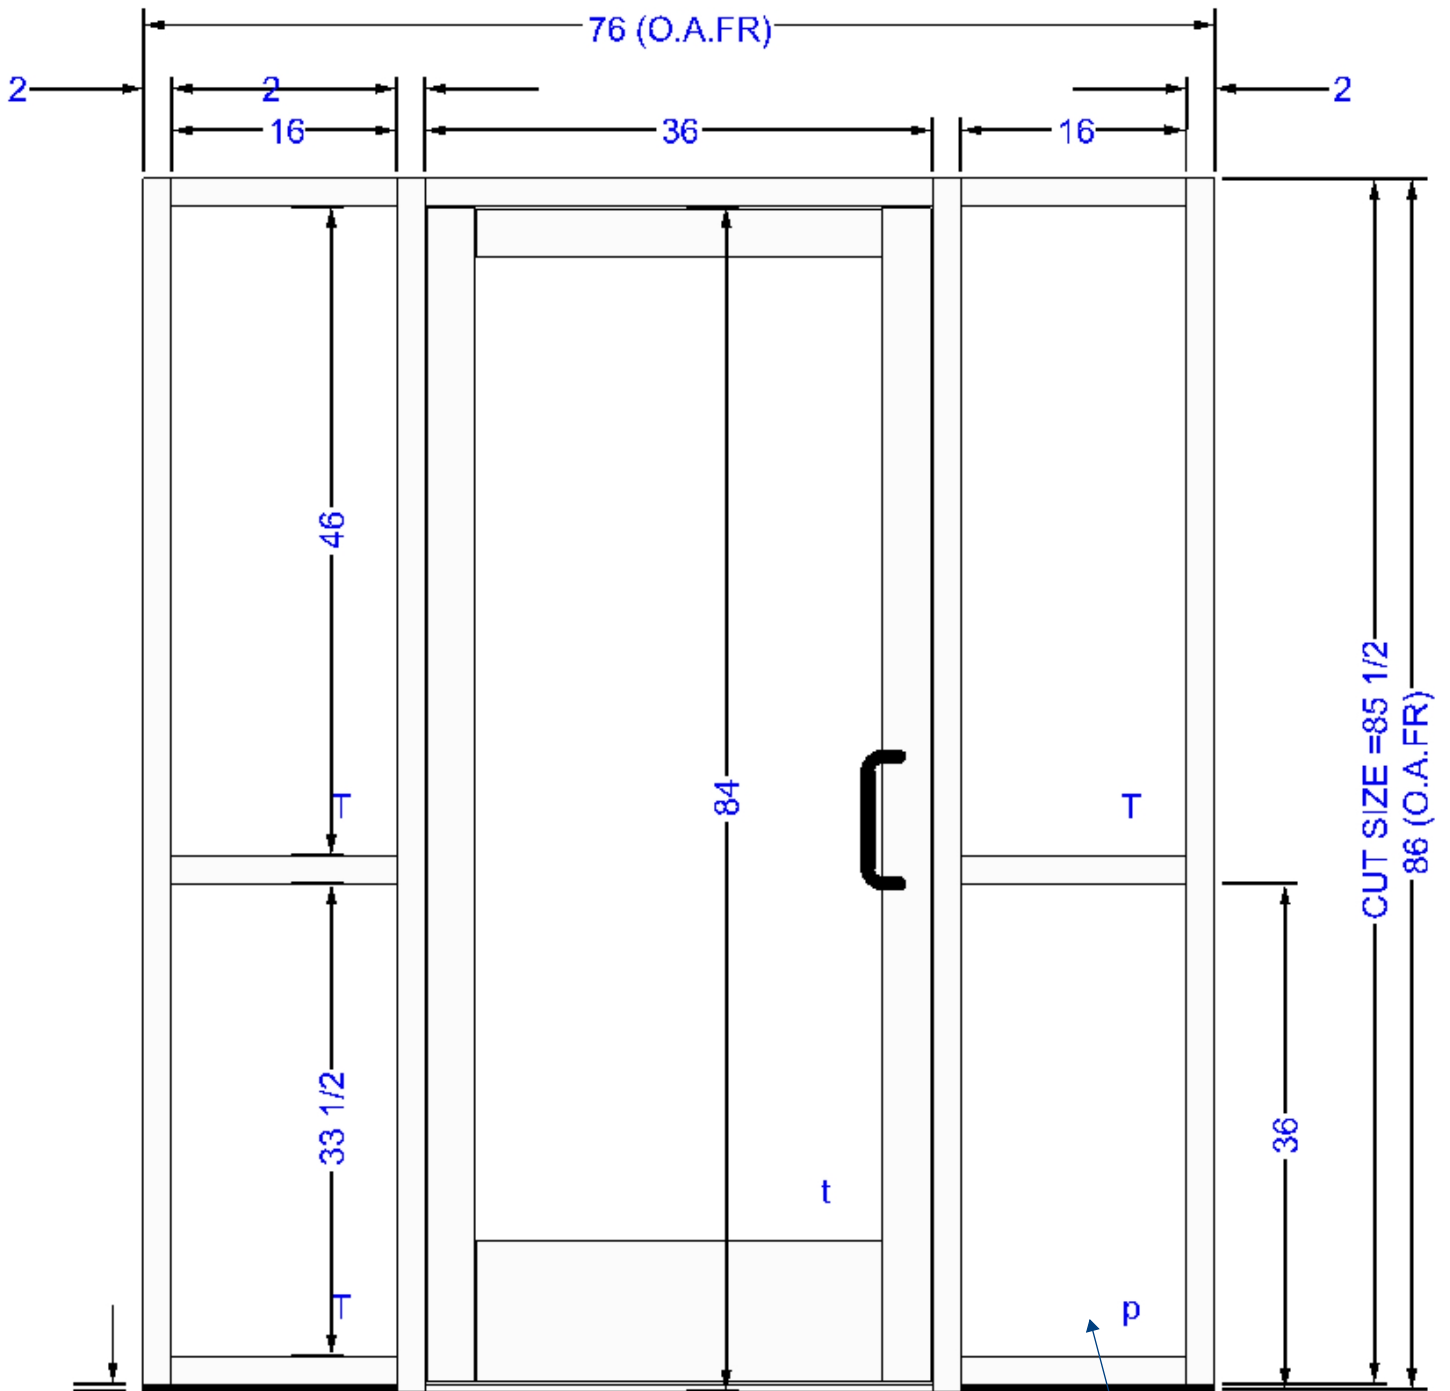

Frame Width: 63 1/4

Frame Height: 85 3/4

Back Member Color: #29 BLACK : PERMANODIC

Face Member Color: #29 BLACK : PERMANODIC

1 3/4" x 4 1/2" Non-thermal framing
 medium stile door with 10" bottom rail
 1 1/2 pair of butt hinges, MS
 lock, push/pull, Sargent key cylinder,
 closer and threshold.
 1/4" clear tempered glass

Project Name: Oelwein City Hall

2/14/2024 1:00 PM

Frame Set Name: Frame Set 1

Frame Name: Main Entry

Metal Group: M451T CG/SS/OG STOPS UP NEW SILL

D/S: 1 Frame Type: Standard

Required: 1 Panels: 3 Rows: 2

Frame Width: 76

Frame Height: 86

Back Member Color: #29 BLACK : PERMANODIC

Face Member Color: #29 BLACK : PERMANODIC

Note: immediate door framing is mfg. standard
 2" x 4 1/2" non-thermal.

1/2

2" x 4 1/2" Thermal framing
 Medium stile door with 10" bottom rail
 1 1/2 pair of butt hinges, Rim Panic
 device, pull, Sargent key cylinder,
 closer and threshold.
 1" gray tint low-e tempered insulated
 glass

D/S: 1 Frame Type: Standard

Required: 1 Panels: 1 Rows: 1

Frame Width: 40

Frame Height: 86

Back Member Color: #29 BLACK : PERMANODIC

Face Member Color: #29 BLACK : PERMANODIC

2" x 4 1/2" Non-thermal door framing
Medium stile door with 10" bottom rail
1 1/2 pair of butt hinges, Rim Panic
device, pull, Sargent key cylinder,
closer and threshold.
1" gray tint obscure tempered insulated
glass