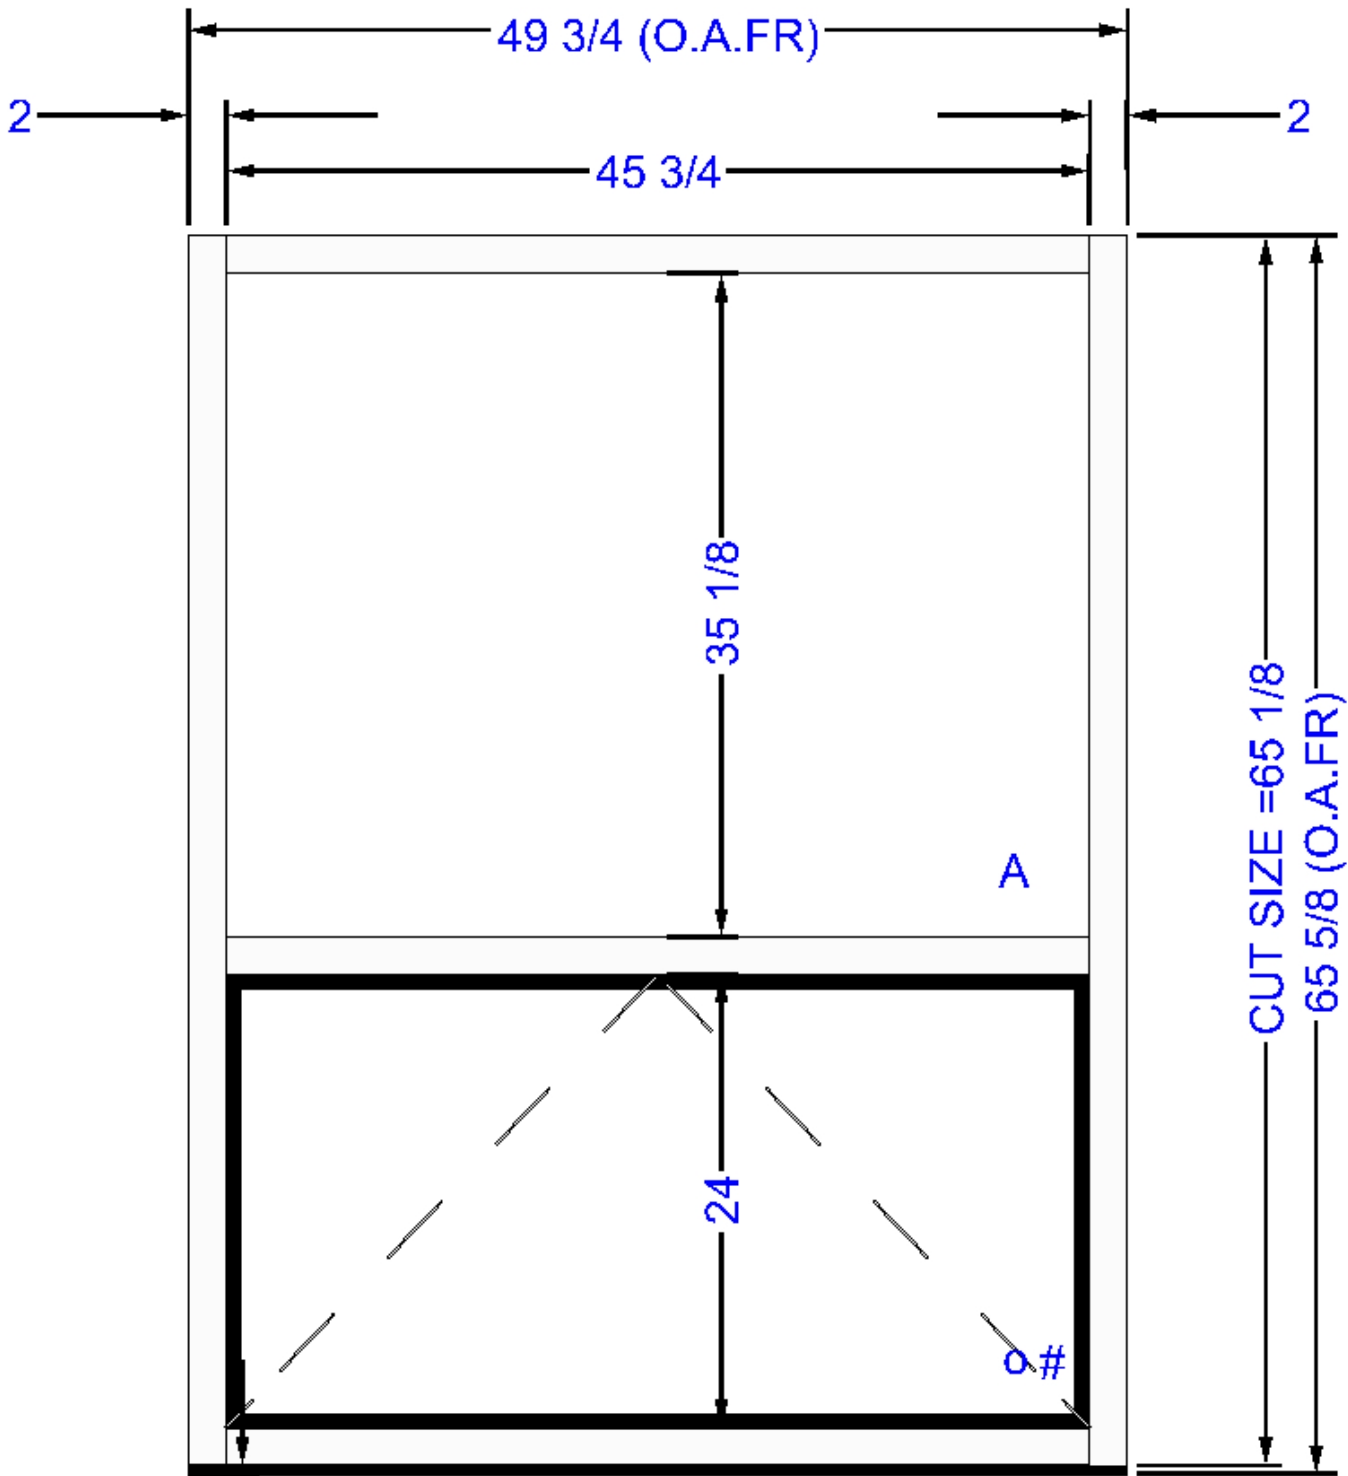

Project Name: Oelwein City Hall

2/14/2024 1:00 PM

Frame Set Name: Frame Set 1

Frame Name: North window 2

Metal Group: M451T CG/SS/OG STOPS UP NEW SILL

D/S: 1 Frame Type: Standard

Required: 1 Panels: 1 Rows: 1

Frame Width: 49 3/4

Frame Height: 65 5/8

Back Member Color: #29 BLACK : PERMANODIC

Face Member Color: #29 BLACK : PERMANODIC

1/2
2" x 4 1/2" thermal storefront framing
Operable project-out awning window at
lower lite
1" gray tinted low-e insulated glass