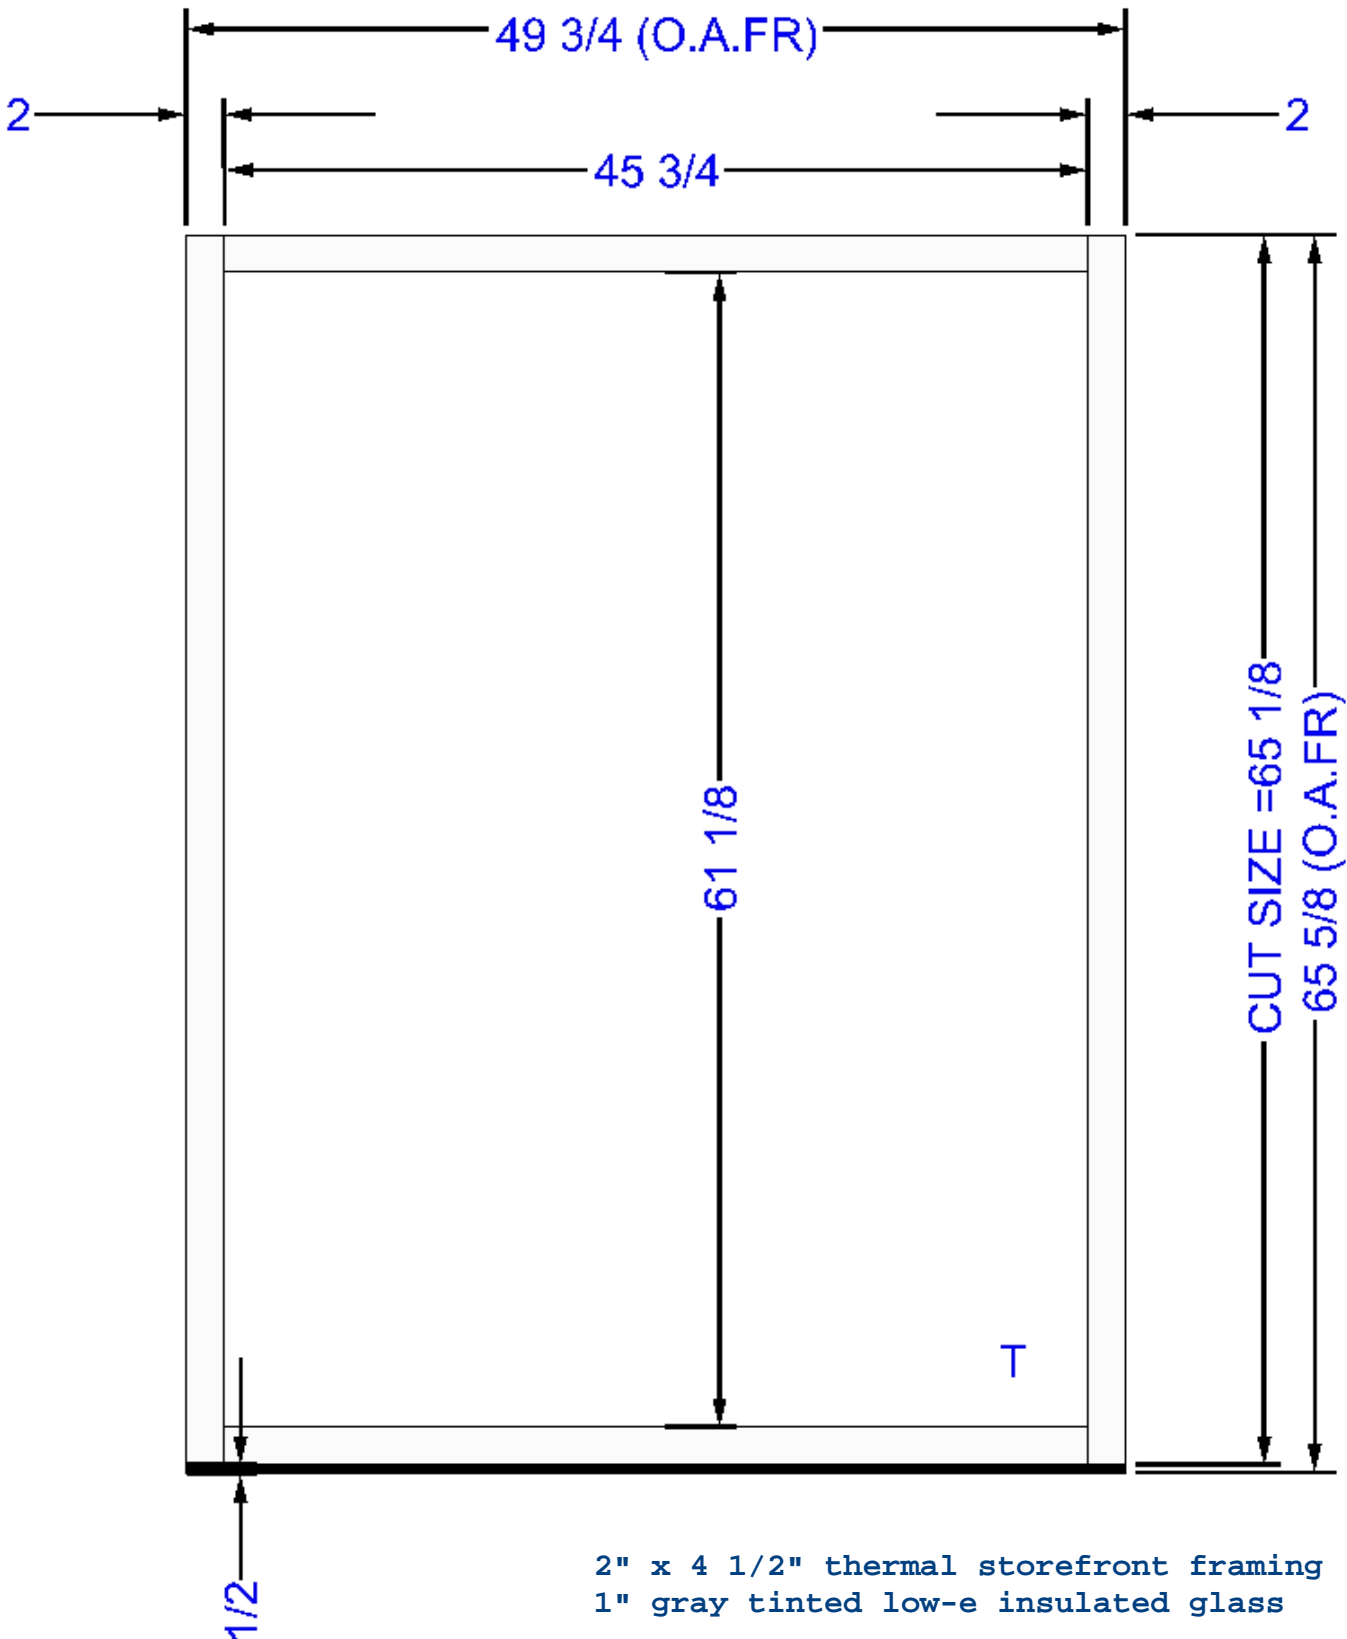

Project Name: Oelwein City Hall

2/14/2024 1:00 PM

Frame Set Name: Frame Set 1

Frame Name: North and East window

Metal Group: M451T CG/SS/OG STOPS UP NEW SILL

D/S: 1 Frame Type: Standard

Required: 4 Panels: 1 Rows: 1

Frame Width: 49 3/4

Frame Height: 65 5/8

Back Member Color: #29 BLACK : PERMANODIC

Face Member Color: #29 BLACK : PERMANODIC

2" x 4 1/2" thermal storefront framing
1" gray tinted low-e insulated glass