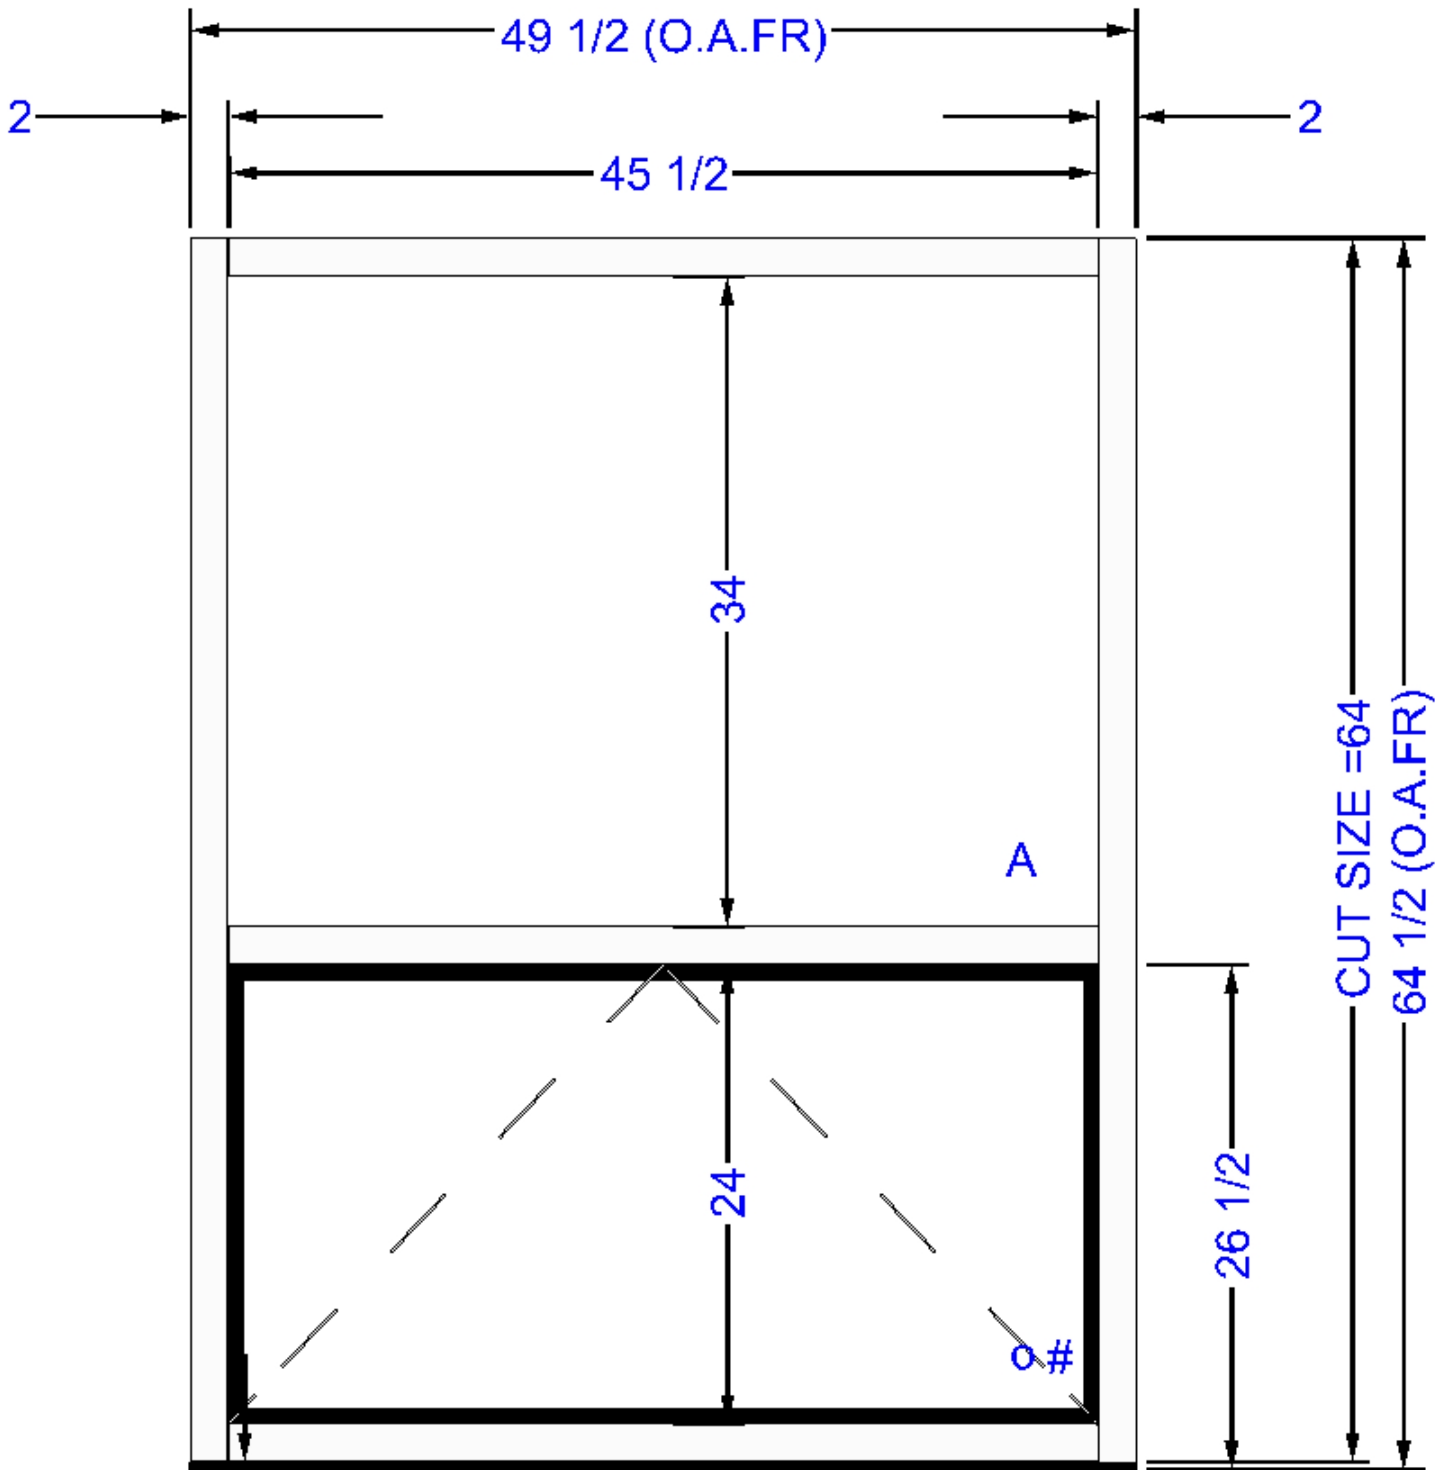

Project Name: Oelwein City Hall

2/14/2024 1:00 PM

Frame Set Name: Frame Set 1

Frame Name: West single with vent

Metal Group: M451T CG/SS/OG STOPS UP NEW SILL

D/S: 1 Frame Type: Standard

Required: 1 Panels: 1 Rows: 2

Frame Width: 49 1/2

Frame Height: 64 1/2

Back Member Color: #29 BLACK : PERMANODIC

Face Member Color: #29 BLACK : PERMANODIC

2" x 4 1/2" thermal storefront framing
Operable project-out awning window at
lower lite
1" gray tinted low-e insulated glass