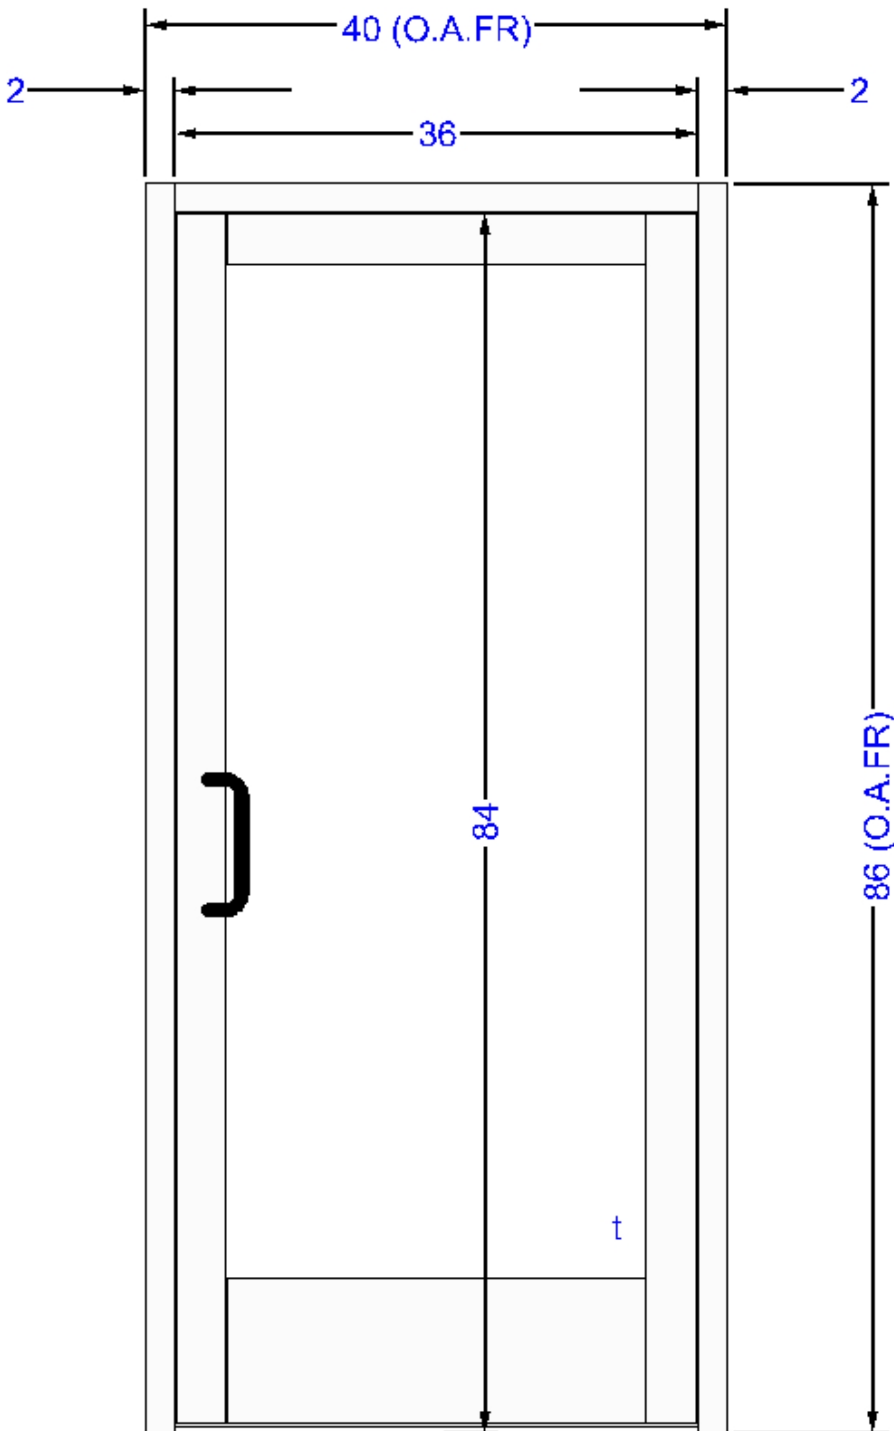

Frame Width: 63 1/4

Frame Height: 85 3/4

Back Member Color: #29 BLACK : PERMANODIC

Face Member Color: #29 BLACK : PERMANODIC

1 3/4" x 4 1/2" Non-thermal framing
 medium stile door with 10" bottom rail
 1 1/2 pair of butt hinges, MS
 lock, push/pull, Sargent key cylinder,
 closer and threshold.
 1/4" clear tempered glass

Frame Height: 86

Back Member Color: #29 BLACK : PERMANODIC

Face Member Color: #29 BLACK : PERMANODIC

Note: immediate door framing is mfg. standard
 2" x 4 1/2" non-thermal.

1/2

2" x 4 1/2" Thermal framing
 Medium stile door with 10" bottom rail
 1 1/2 pair of butt hinges, Rim Panic
 device, pull, Sargent key cylinder,
 closer and threshold.
 1" gray tint low-e tempered insulated
 glass

D/S: 1 Frame Type: Standard

Required: 1 Panels: 1 Rows: 1

Frame Width: 40

Frame Height: 86

Back Member Color: #29 BLACK : PERMANODIC

Face Member Color: #29 BLACK : PERMANODIC

2" x 4 1/2" Non-thermal door framing
Medium stile door with 10" bottom rail
1 1/2 pair of butt hinges, Rim Panic
device, pull, Sargent key cylinder,
closer and threshold.
1" gray tint obscure tempered insulated
glass