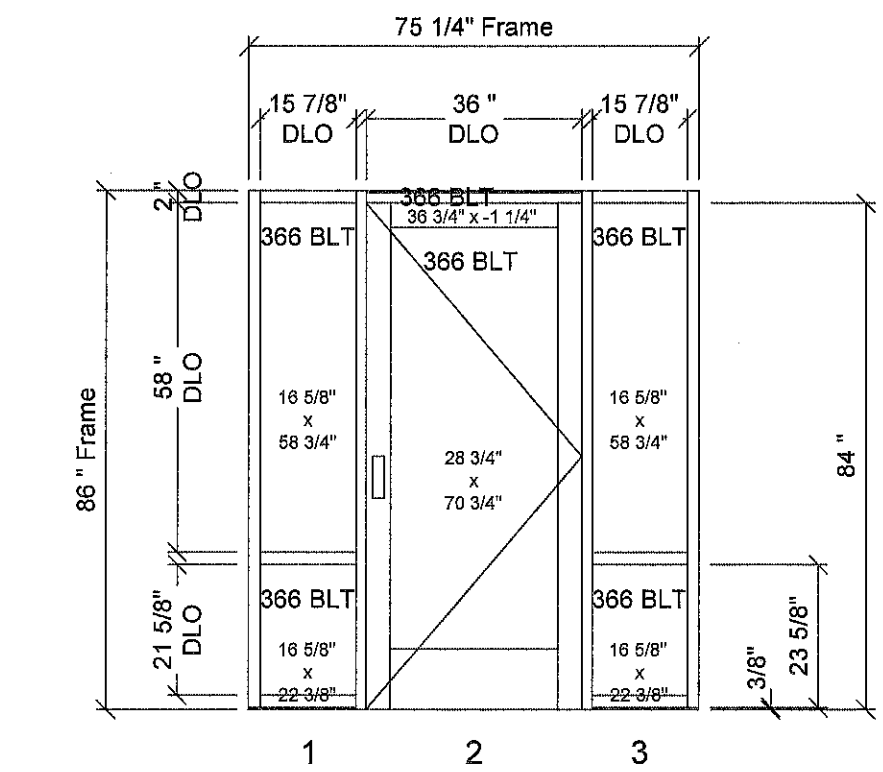

Oelwein City Hall - Window B (2 Thus)
Frame: T14000 : Storefront : 2 x 4-1/2 : Flush Glaze : T14259 subsill

Oelwein City Hall - Single Door (3 Thus)
Frame: 4500 Series : Storefront : 1/4 in. glass : 1-3/4
x 4-1/2 : Exterior Glazed : Std Horz

Oelwein City Hall - Door with Sidlites (1 Thus)
Frame: T14000 : Storefront : 2 x 4-1/2 : Flush Glaze : T14259 subsill