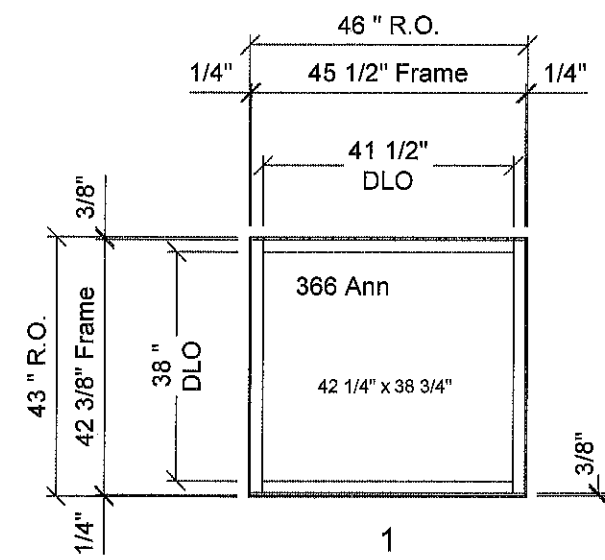

Oelwein City Hall - Window A1 (4 Thus)
Frame: T14000 : Storefront : 2 x 4-1/2 : Flush Glaze :
T14259 subsill

Oelwein City Hall - Window B (2 Thus)
Frame: T14000 : Storefront : 2 x 4-1/2 : Flush Glaze : T14259 subsill

Oelwein City Hall - Window C (2 Thus)
Frame: T14000 : Storefront : 2 x 4-1/2 : Flush Glaze :
T14259 subsill