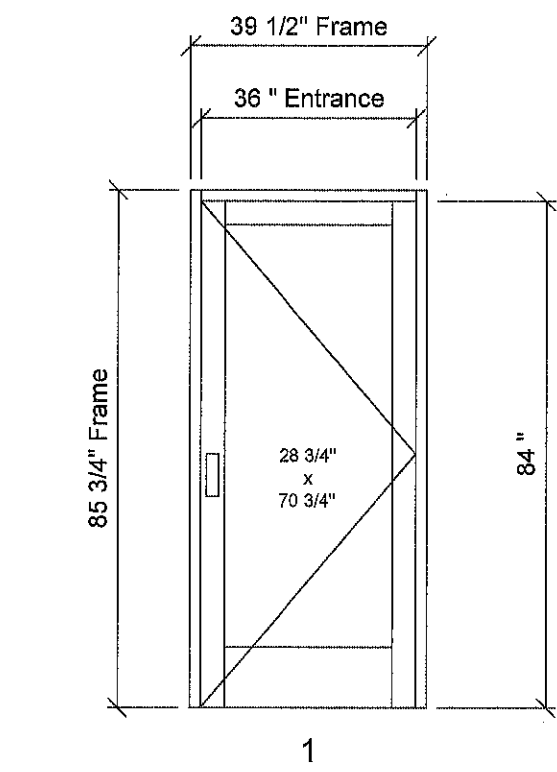

Oelwein City Hall - Window B (2 Thus)
Frame: T14000 : Storefront : 2 x 4-1/2 : Flush Glaze : T14259 subsill

Oelwein City Hall - Single Door (3 Thus)
Frame: 4500 Series : Storefront : 1/4 in. glass : 1-3/4
x 4-1/2 : Exterior Glazed : Std Horz