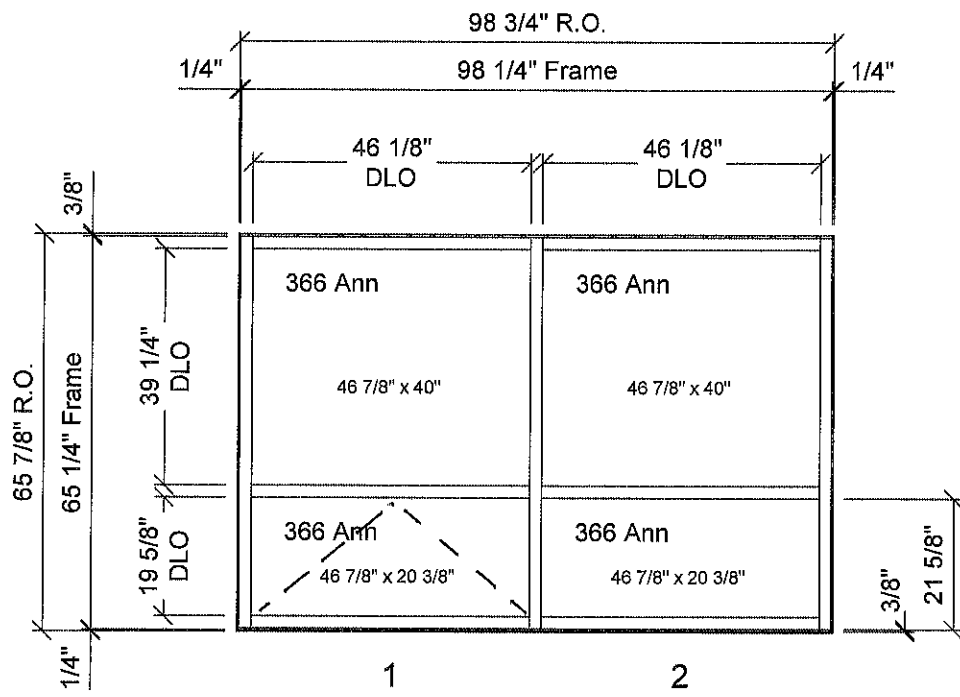

Oelwein City Hall - Window A (2 Thus)
Frame: T14000 : Storefront : 2 x 4-1/2 : Flush Glaze :
T14259 subsill

Oelwein City Hall - Window A1 (4 Thus)
Frame: T14000 : Storefront : 2 x 4-1/2 : Flush Glaze :
T14259 subsill

Oelwein City Hall - Window B1 (2 Thus)
Frame: T14000 : Storefront : 2 x 4-1/2 : Flush Glaze : T14259 subsill