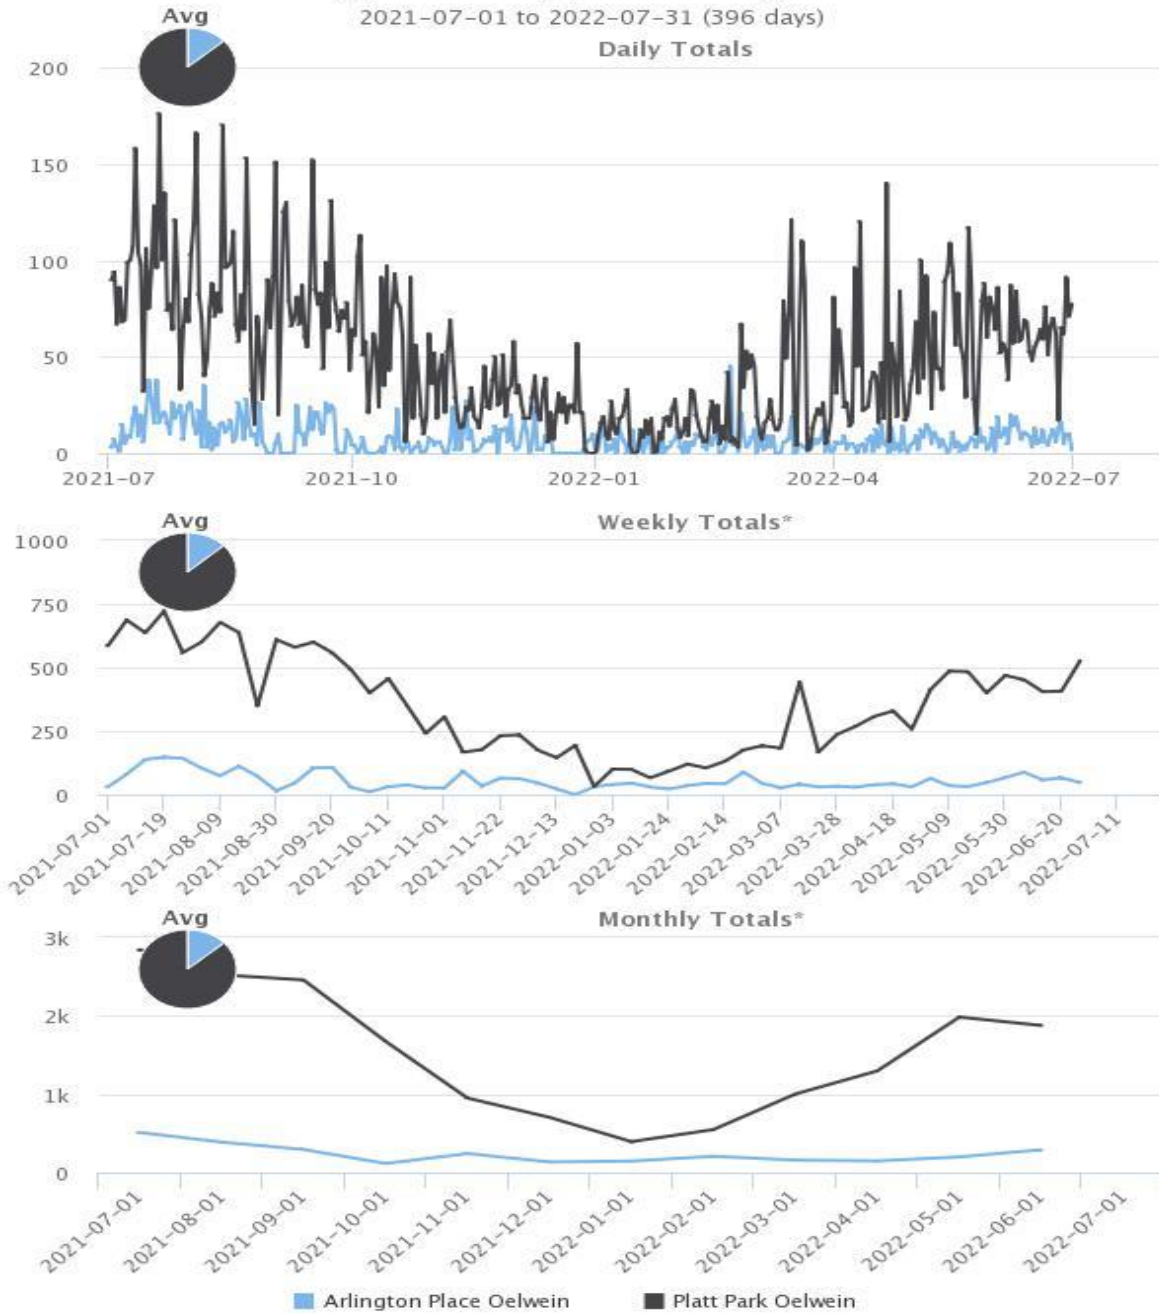

### Daily/Weekly/Monthly totals

2021-07-01 to 2022-07-31 (396 days)