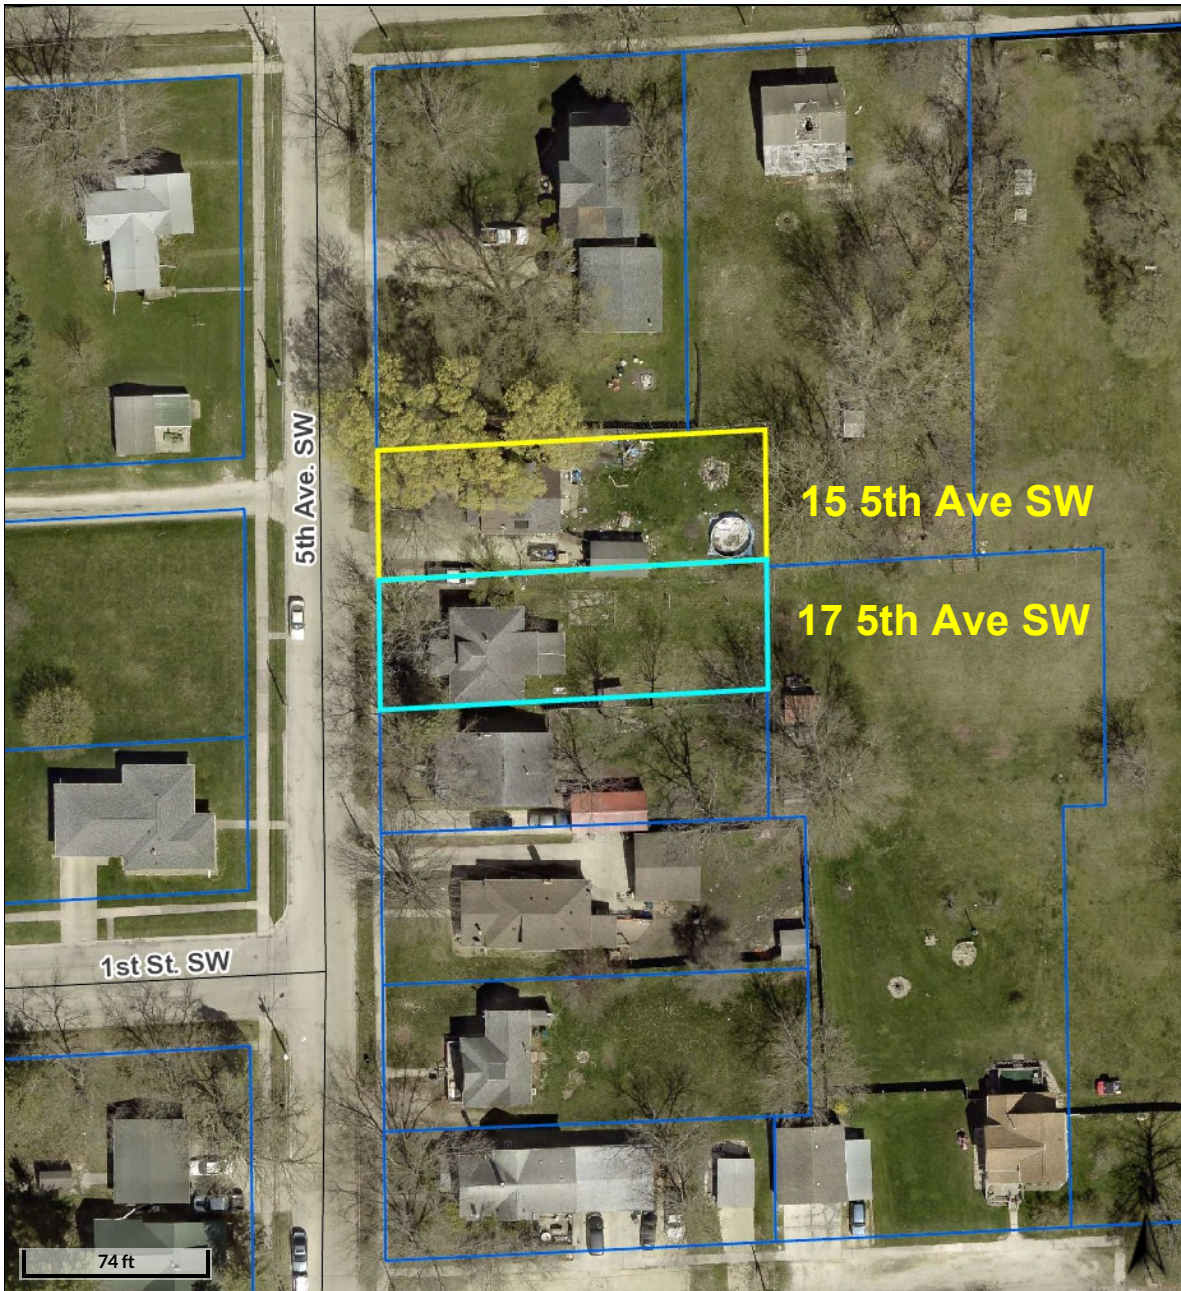

15 and 17 5th Ave SW

Overview

Legend

-  Corporate Limits
-  Surveys
-  Survey Lines
-  Parcels
- Major Highways**
-  County Highway
-  Federal Highway
-  State Highway
-  Roads

Parcel ID 1821302004
 Sec/Twp/Rng 21-91-9
 Property Address 17 5TH AVE. SW
 OELWEIN

Alternate ID n/a
 Class R
 Acreage n/a

Owner Address Oelwein, City Of
 City Hall 20 2nd Ave. SW
 Oelwein, IA 50662-

District OELWEIN OELWEIN INC
 Brief Tax Description COM 230' S & 549.5'
 E OF NW COR SW TH S
 50' E 150' N 50' W
 TO BEG