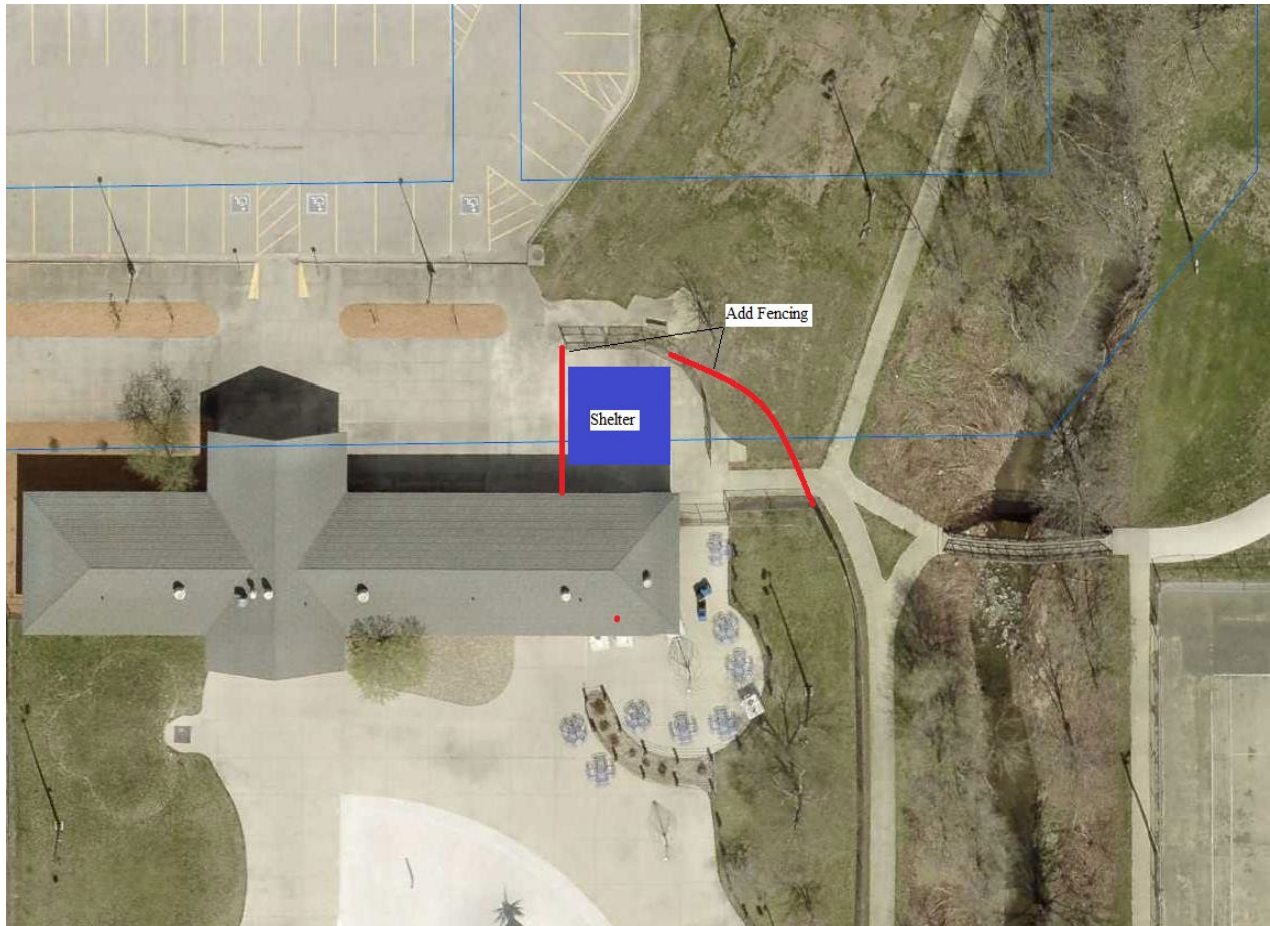

PARKS UPDATE, JANUARY 2022
PARKS / CEMETERY / AQUATICS / CAMPGROUND / TRAILS

Park and Recreation

www.oelwein.fun

AQUATICS

Iowa
Surveillance
Team