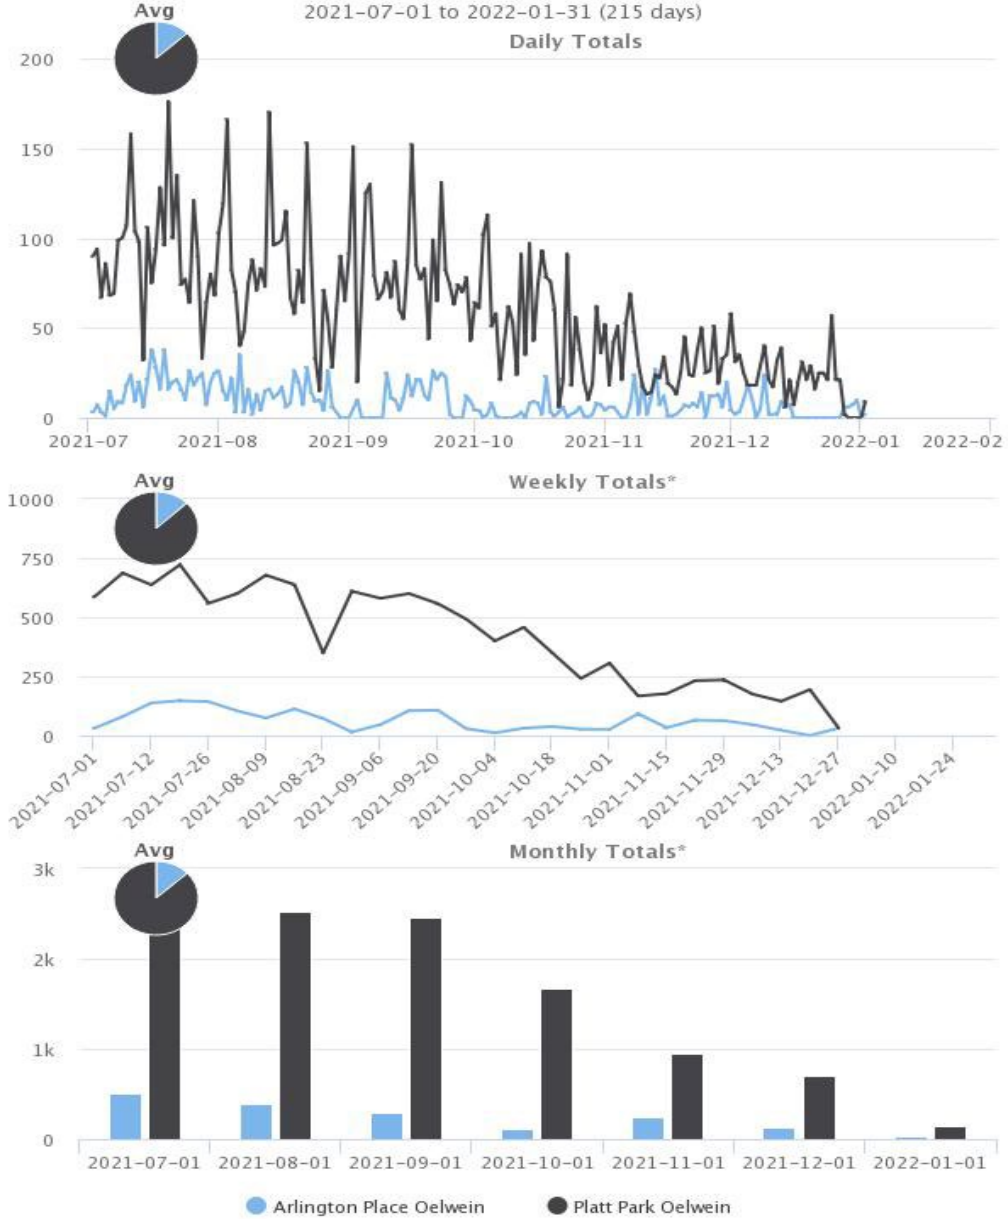

2021 TRAIL TOTALS - 6-MONTH TOTAL

SITE	JULY	AUG	SEPT.	OCT	NOV.	DEC.	ADT
Arlington Place Oelwein	512	388	294	115	242	134	9.11
Platt Park Oelwein	2845	2523	2458	1676	950	704	60.45

TOTAL TRAIL USERS **12,841**