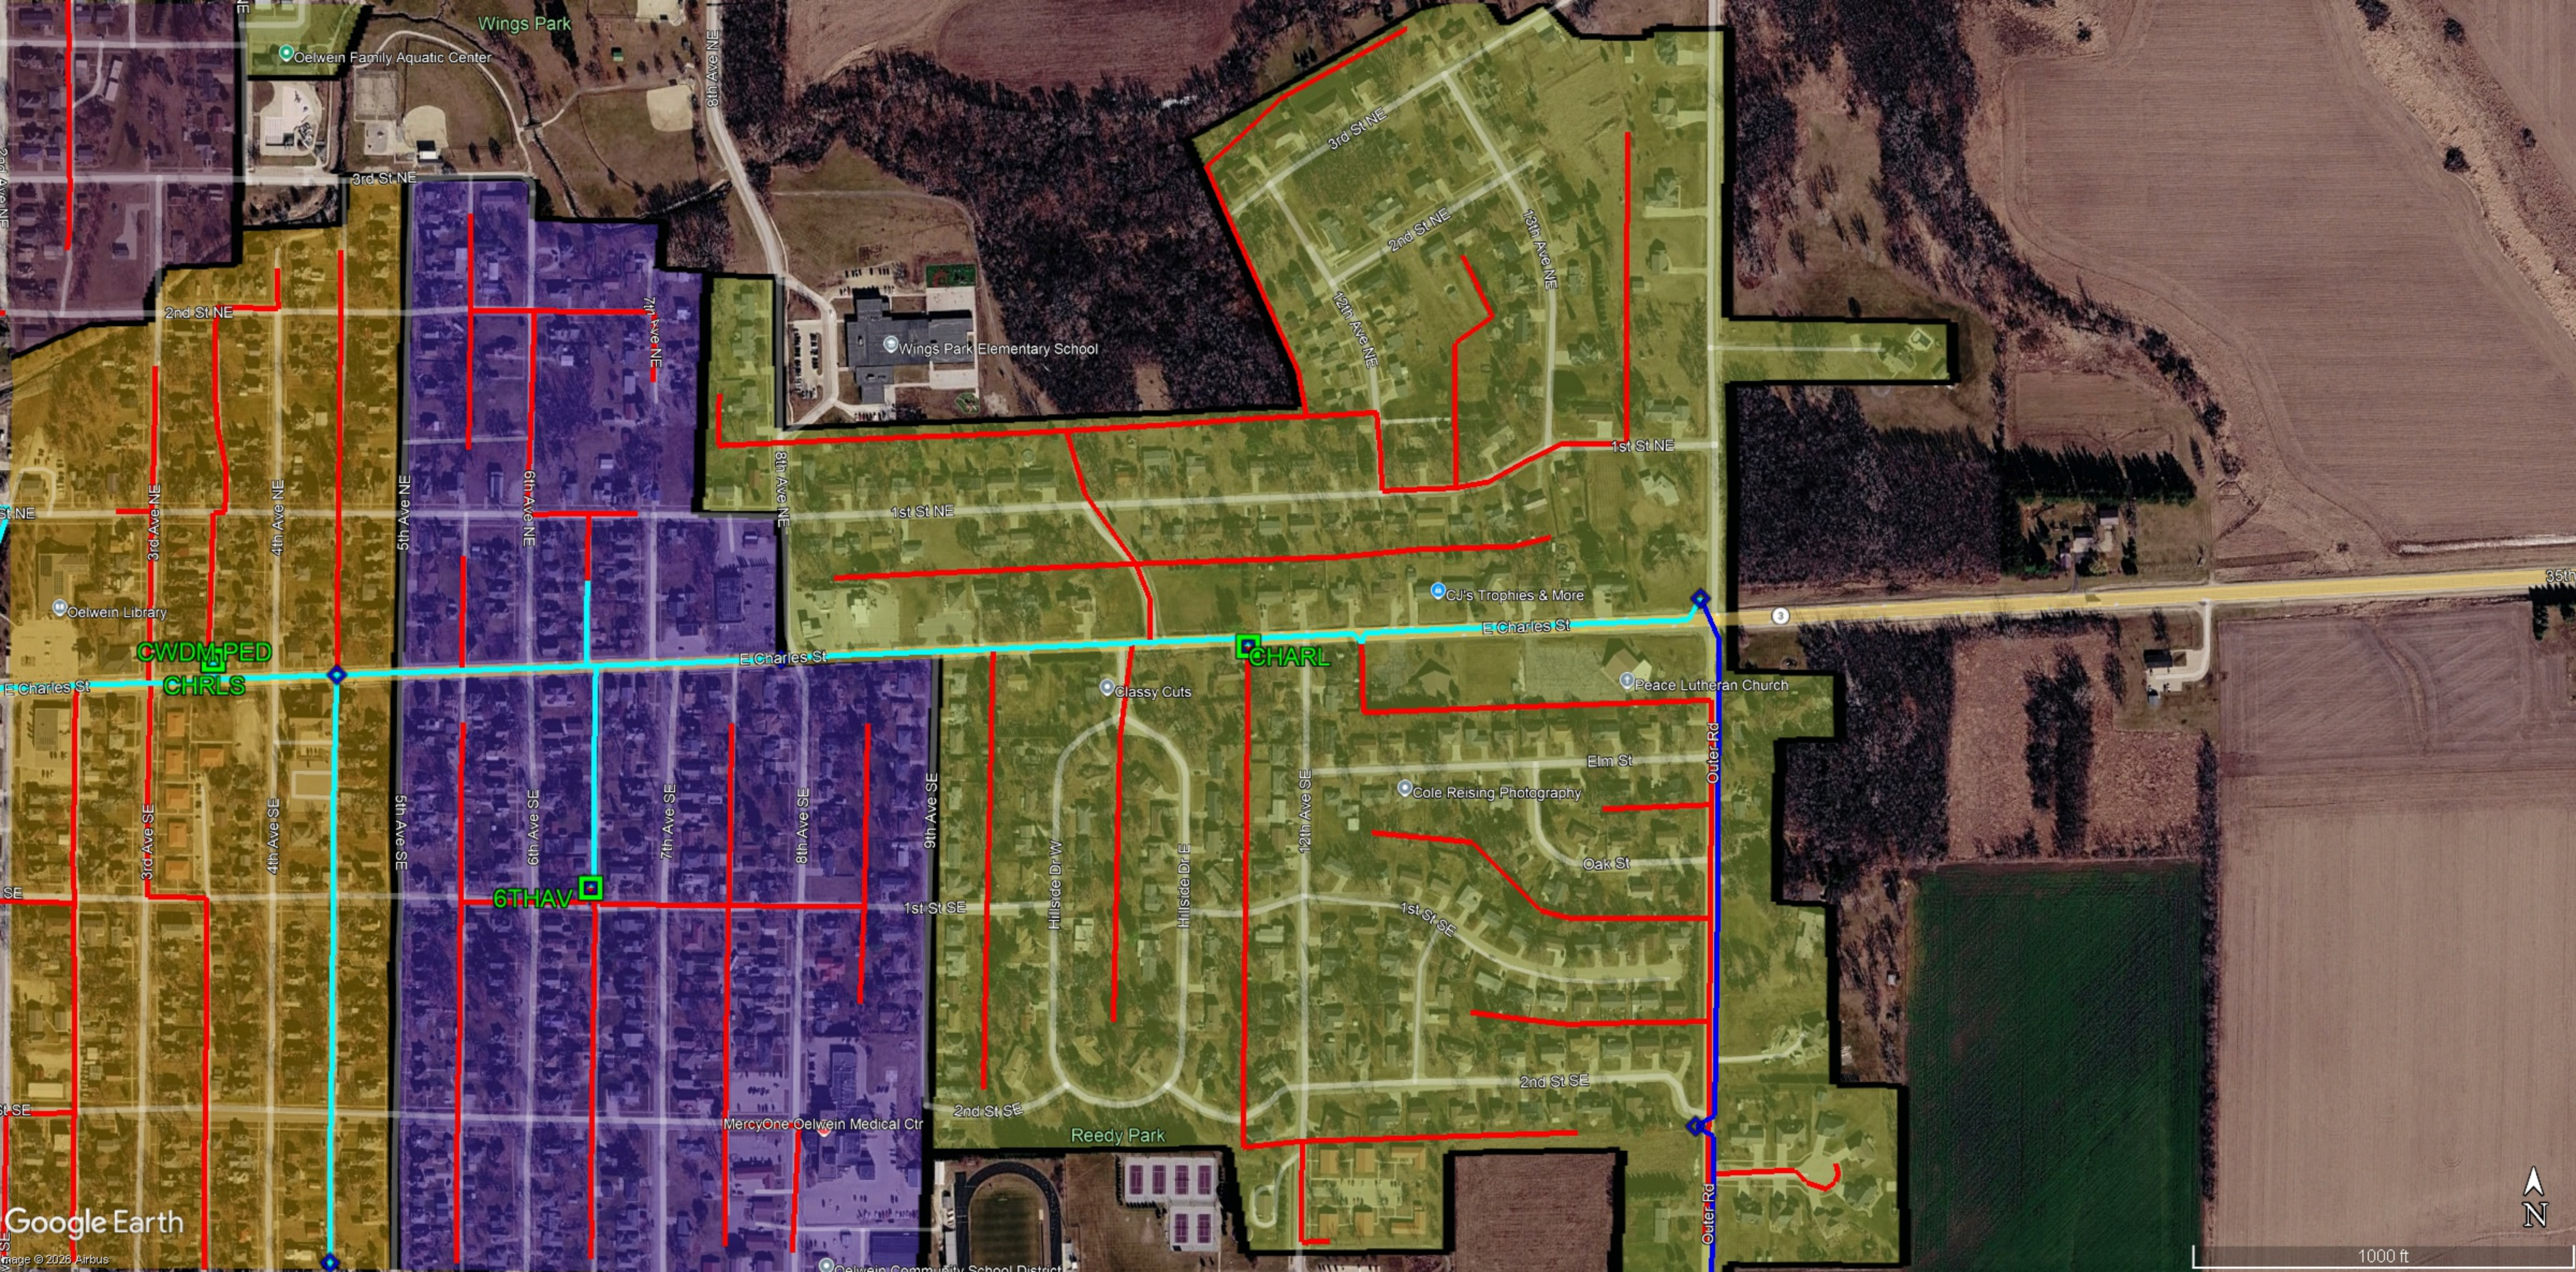

Reedy Park

Platt Park

Randy's Lawn Care & Snow Removal

Cornerstone Inn & Suites

Dairy Queen
Oelwein Dental Associates

Arnold Motor Sup

1000 ft

Oelwein Family Aquatic Center