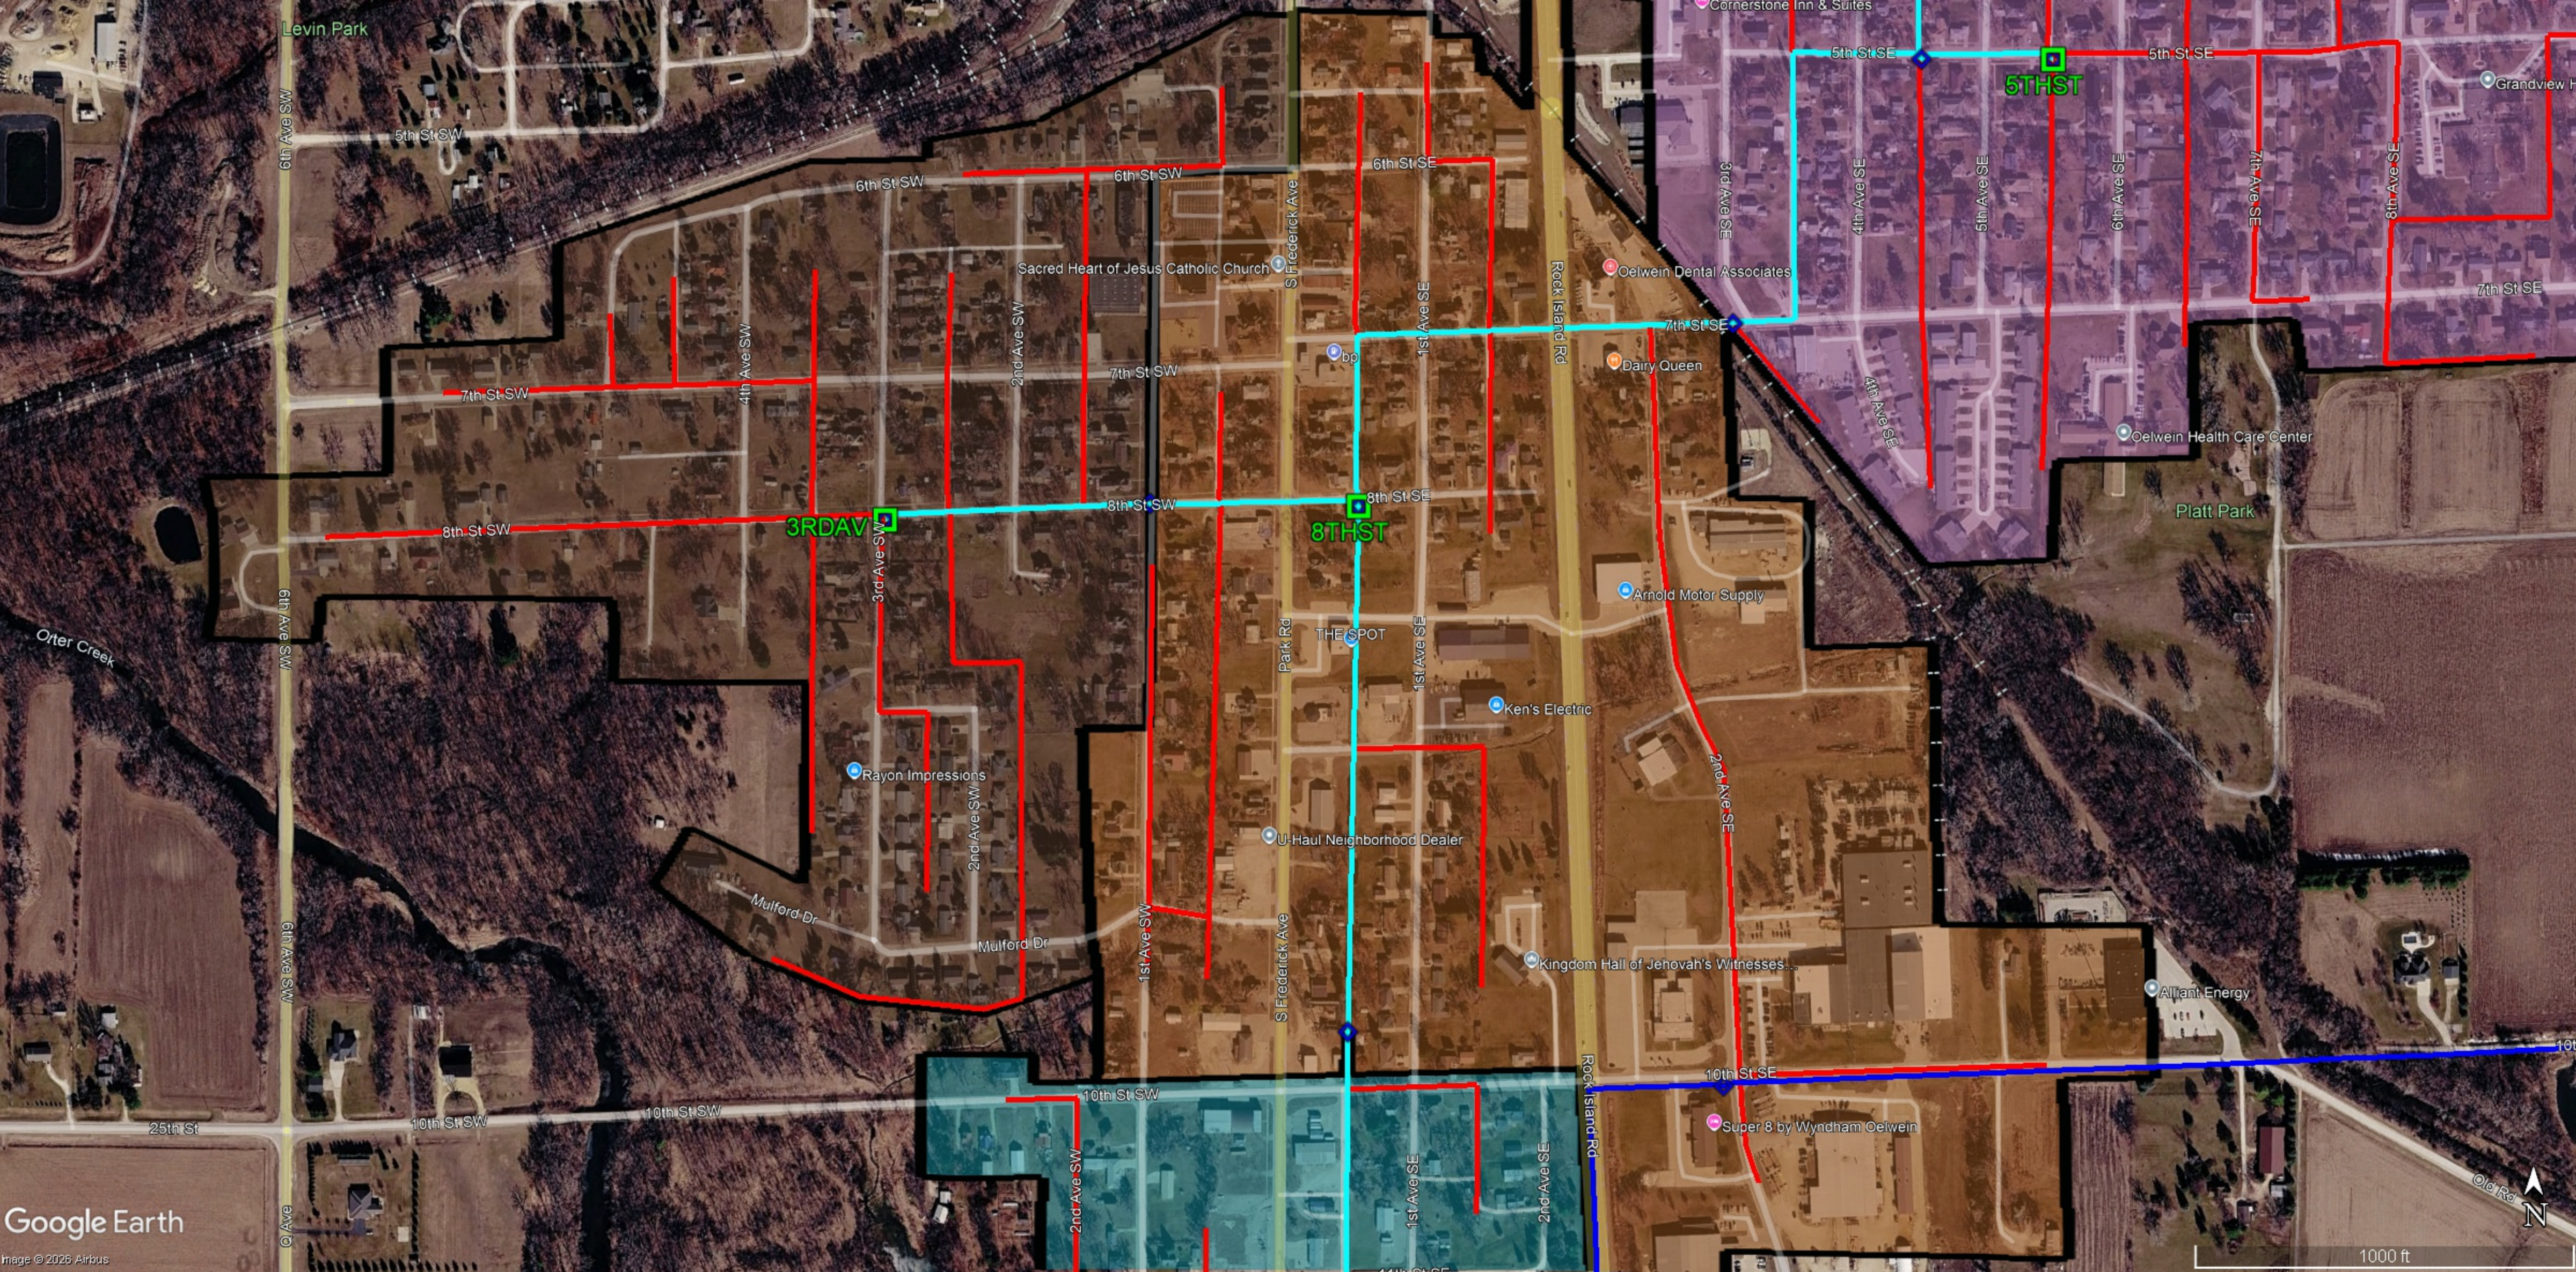

Levin Park

6th Ave SW

5th St SW

6th St SW

6th St SW

6th St SE

5th St SE

5th St SE

5THST

3rd Ave SE

4th Ave SE

5th Ave SE

6th Ave SE

7th Ave SE

8th Ave SE

7th St SE

Sacred Heart of Jesus Catholic Church

S Frederick Ave

Rock Island Rd

Oelwein Dental Associates

Dairy Queen

Oelwein Health Care Center

7th St SW

4th Ave SW

2nd Ave SW

7th St SW

1st Ave SE

7th St SE

8th St SW

3RDAV

8th St SW

8THST

8th St SE

Arnold Motor Supply

Platt Park

Ortter Creek

6th Ave SW

3rd Ave SW

Park Rd

THE SPOT

1st Ave SE

Ken's Electric

2nd Ave SE

Rayon Impressions

2nd Ave SW

U-Haul Neighborhood Dealer

Mulford Dr

Mulford Dr

1st Ave SW

S Frederick Ave

Kingdom Hall of Jehovah's Witnesses

Alliant Energy

25th St

10th St SW

10th St SW

10th St SW

10th St SE

Super 8 by Wyndham Oelwein

Q Ave

6th Ave SW

2nd Ave SW

1st Ave SE

2nd Ave SE

Rock Island Rd

Google Earth

Image © 2025 Airbus

1000 ft