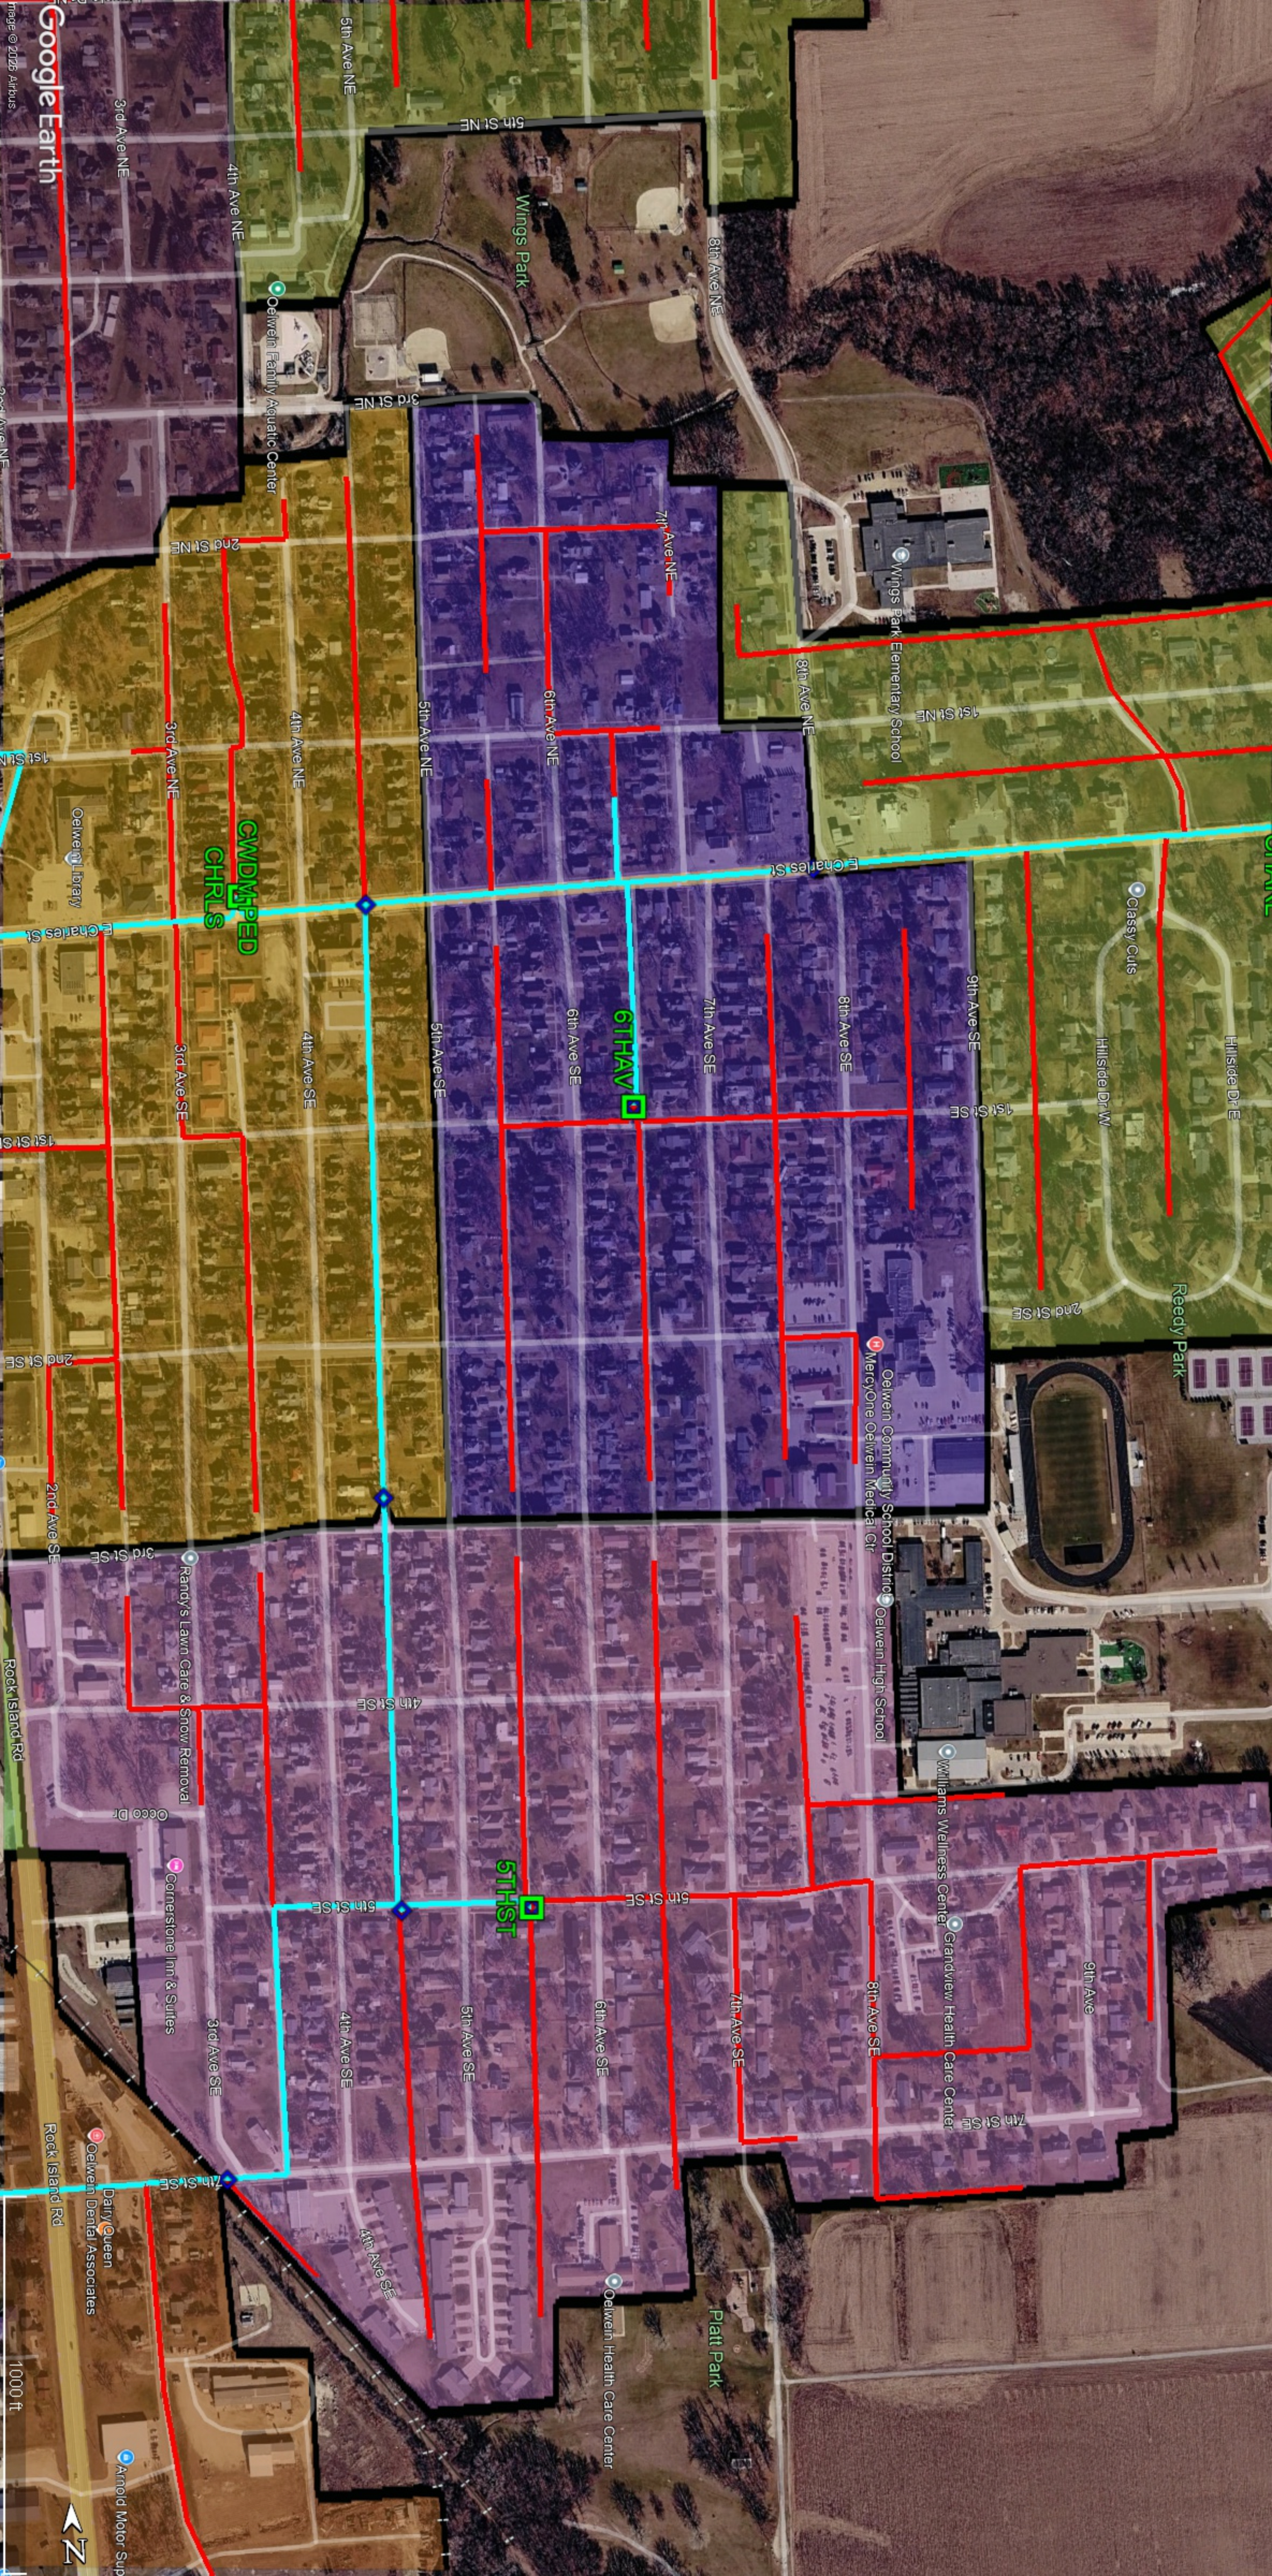

CWDMPED
CHRIS

6THAV

5THST

Oelwein Community School District
MercuryOne Oelwein Medical Ctr

Oelwein High School

Grandview Health Care Center

Oelwein Health Care Center

Wings Park Elementary School

Oelwein Family Aquatic Center

Classy Cuts

Reedy Park

Platt Park

Randy's Lawn Care & Snow Removal

Cornerstone Inn & Suites

Dairy Queen
Oelwein Dental Associates

Arnold Motor Sup

1000 ft