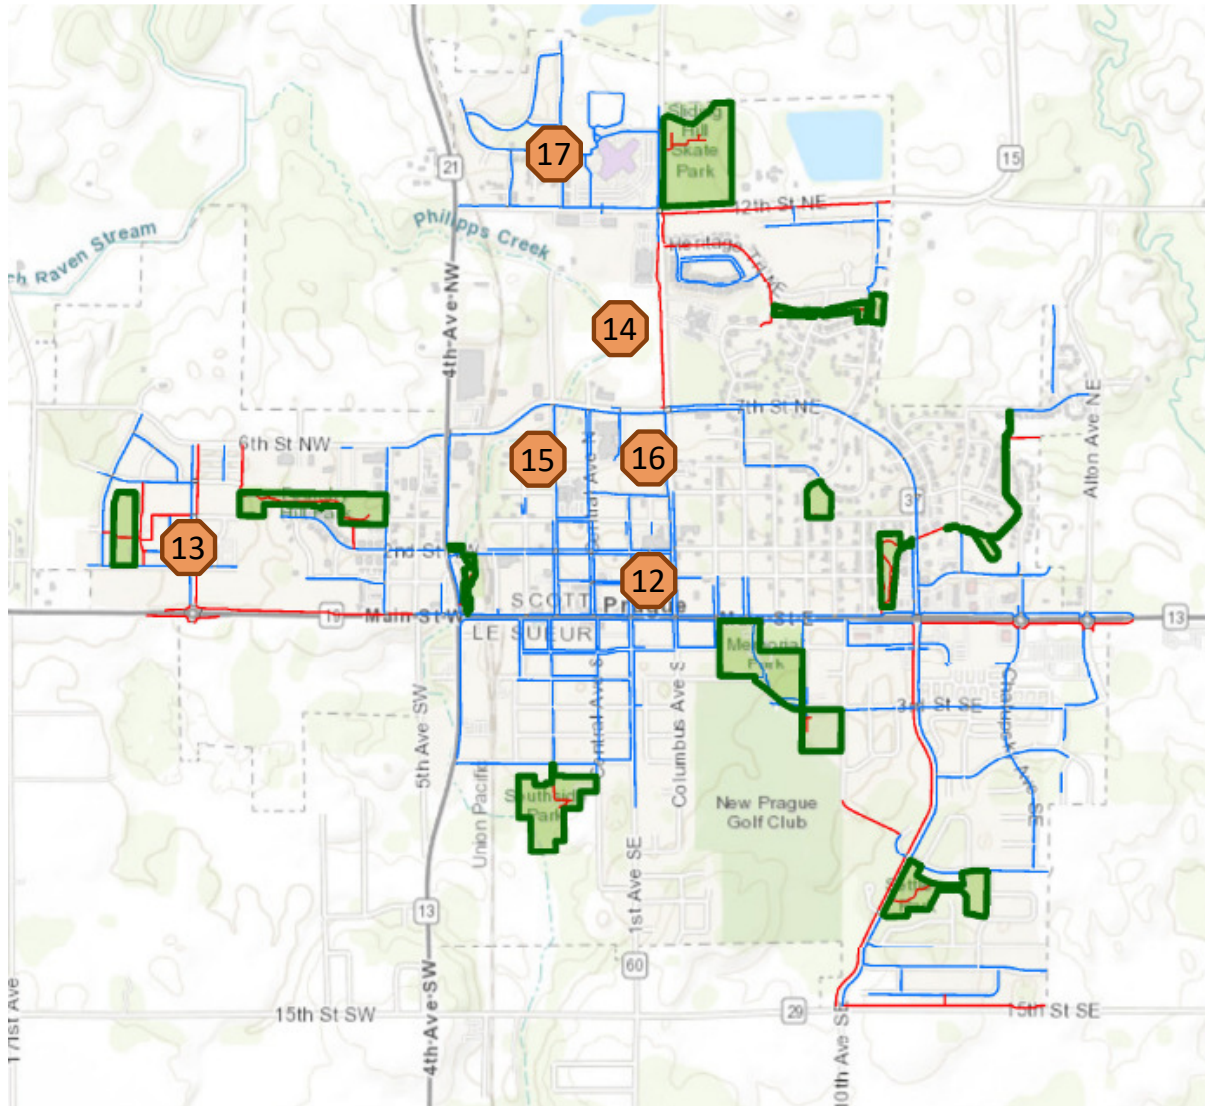

Existing Inventory

City Inventory

1. Memorial Park
2. Northside Park
3. Foundry Hill Park
4. Southside Park
5. Phillip's Park
6. Heritage Park
7. Greenway Park
8. Yackly Cabin Park
9. Sliding Hill Skate Park
10. Settlers Park
11. Community Center

Existing Inventory

School Facilities

- 12. St. Wenceslaus
- 13. Raven Stream Elem.
- 14. Falcon Ridge Elem.
- 15. Central Ed./ CAC
- 16. Middle School
- 17. High School

Field Usage Data

2023 Sun Graph for Minneapolis