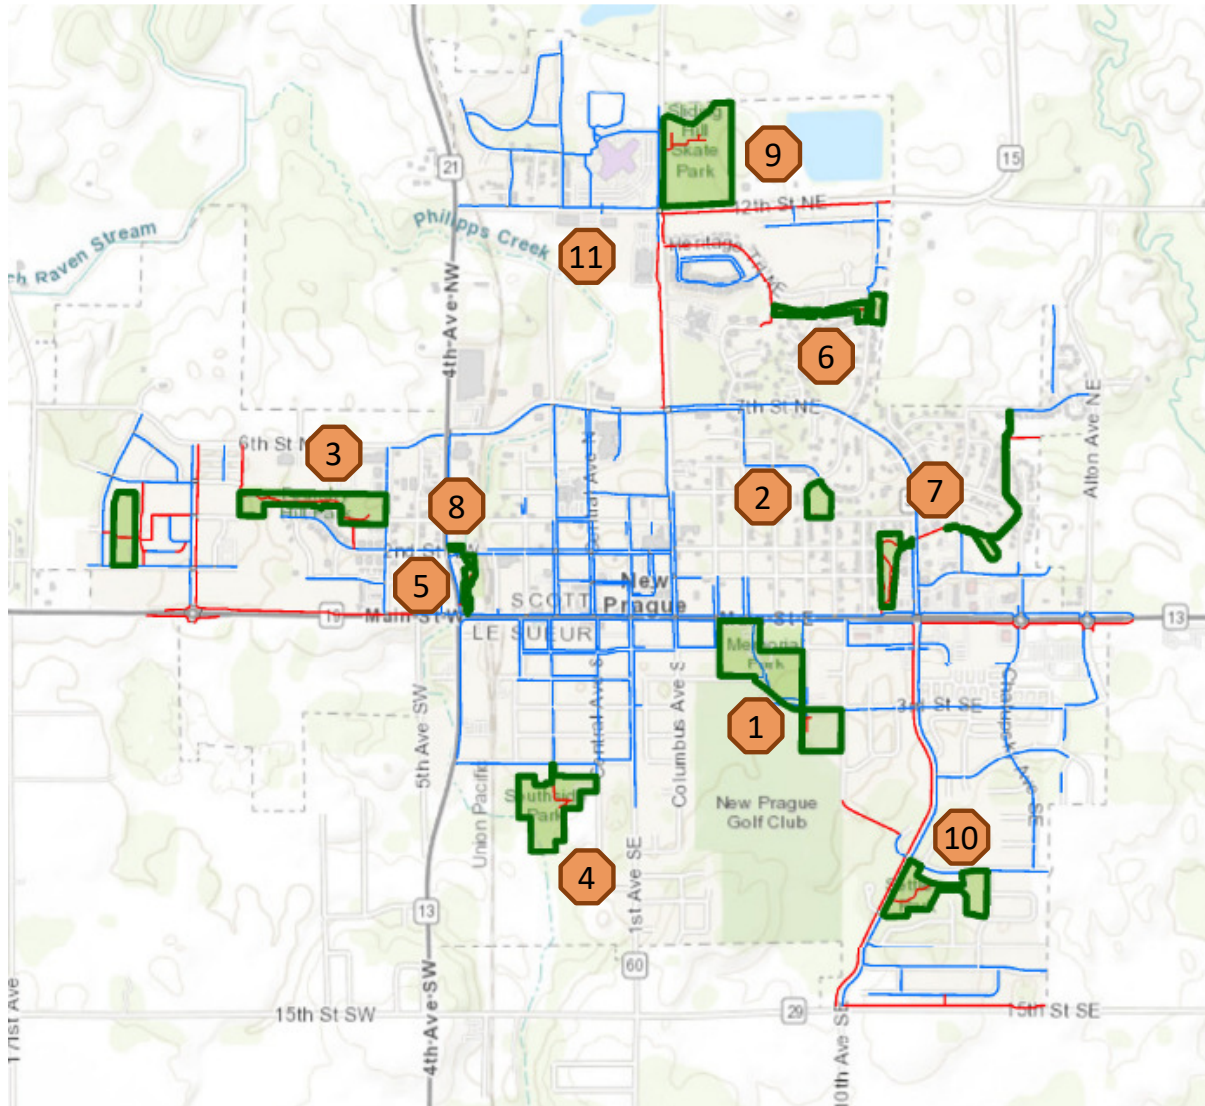

New Prague

MINNESOTA

New Prague, Minn.
City Hall

Z. C. B. J. Opera House

New Prague Flouring Mill Co.

Main Street looking East

RECREATION NEEDS STUDY
City Council Work Session
November 6, 2023

1. Existing Inventory
2. City Field Condition and Usage Report
3. Conclusions/ Recommendations
4. Questions/ Discussion

Existing Inventory

City Inventory

1. Memorial Park
2. Northside Park
3. Foundry Hill Park
4. Southside Park
5. Phillip's Park
6. Heritage Park
7. Greenway Park
8. Yackly Cabin Park
9. Sliding Hill Skate Park
10. Settlers Park
11. Community Center

Existing Inventory

School Facilities

- 12. St. Wenceslaus
- 13. Raven Stream Elem.
- 14. Falcon Ridge Elem.
- 15. Central Ed./ CAC
- 16. Middle School
- 17. High School

Field Usage Data

2023 Sun Graph for Minneapolis