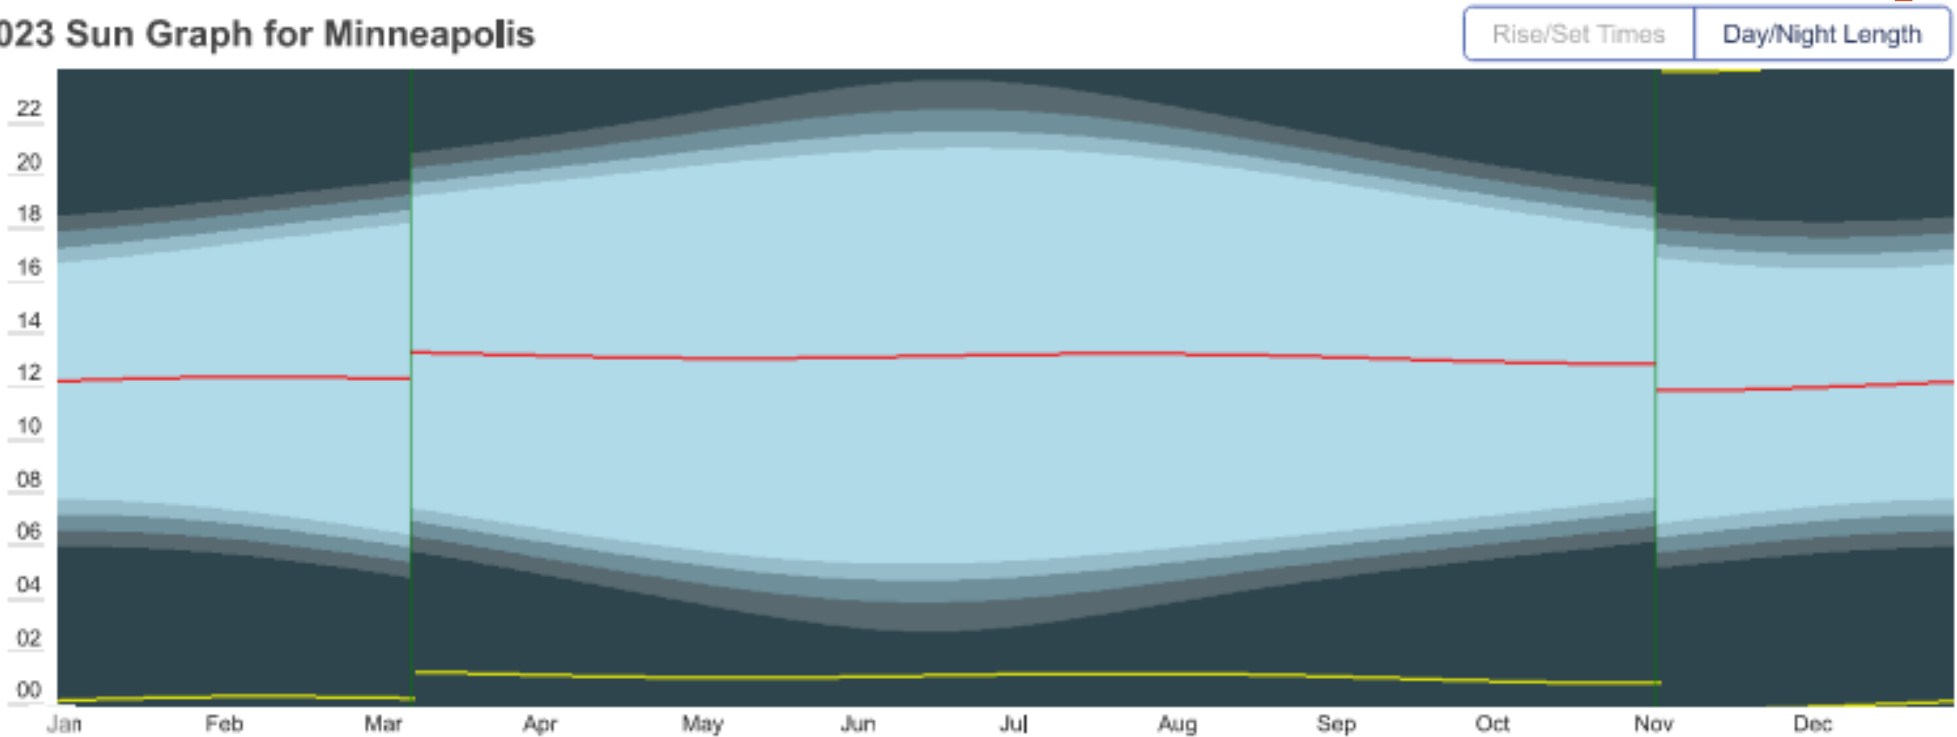

City Outdoor Field Usage

- Scheduling starts in in the Spring around April and ends in the Fall by October.
- Prime time field reservation is typically from 6 pm to 8 pm Monday through Friday.
- Sunrise in April is typically around 7:00 am and sunset is around 8:00 by mid month. Daylight hours peaks in mid summer, with sunset being around 9:00 pm. By October, sunset is around 7:00 pm.
- Prime fields – ones that are maintained at a higher level are also more desirable.