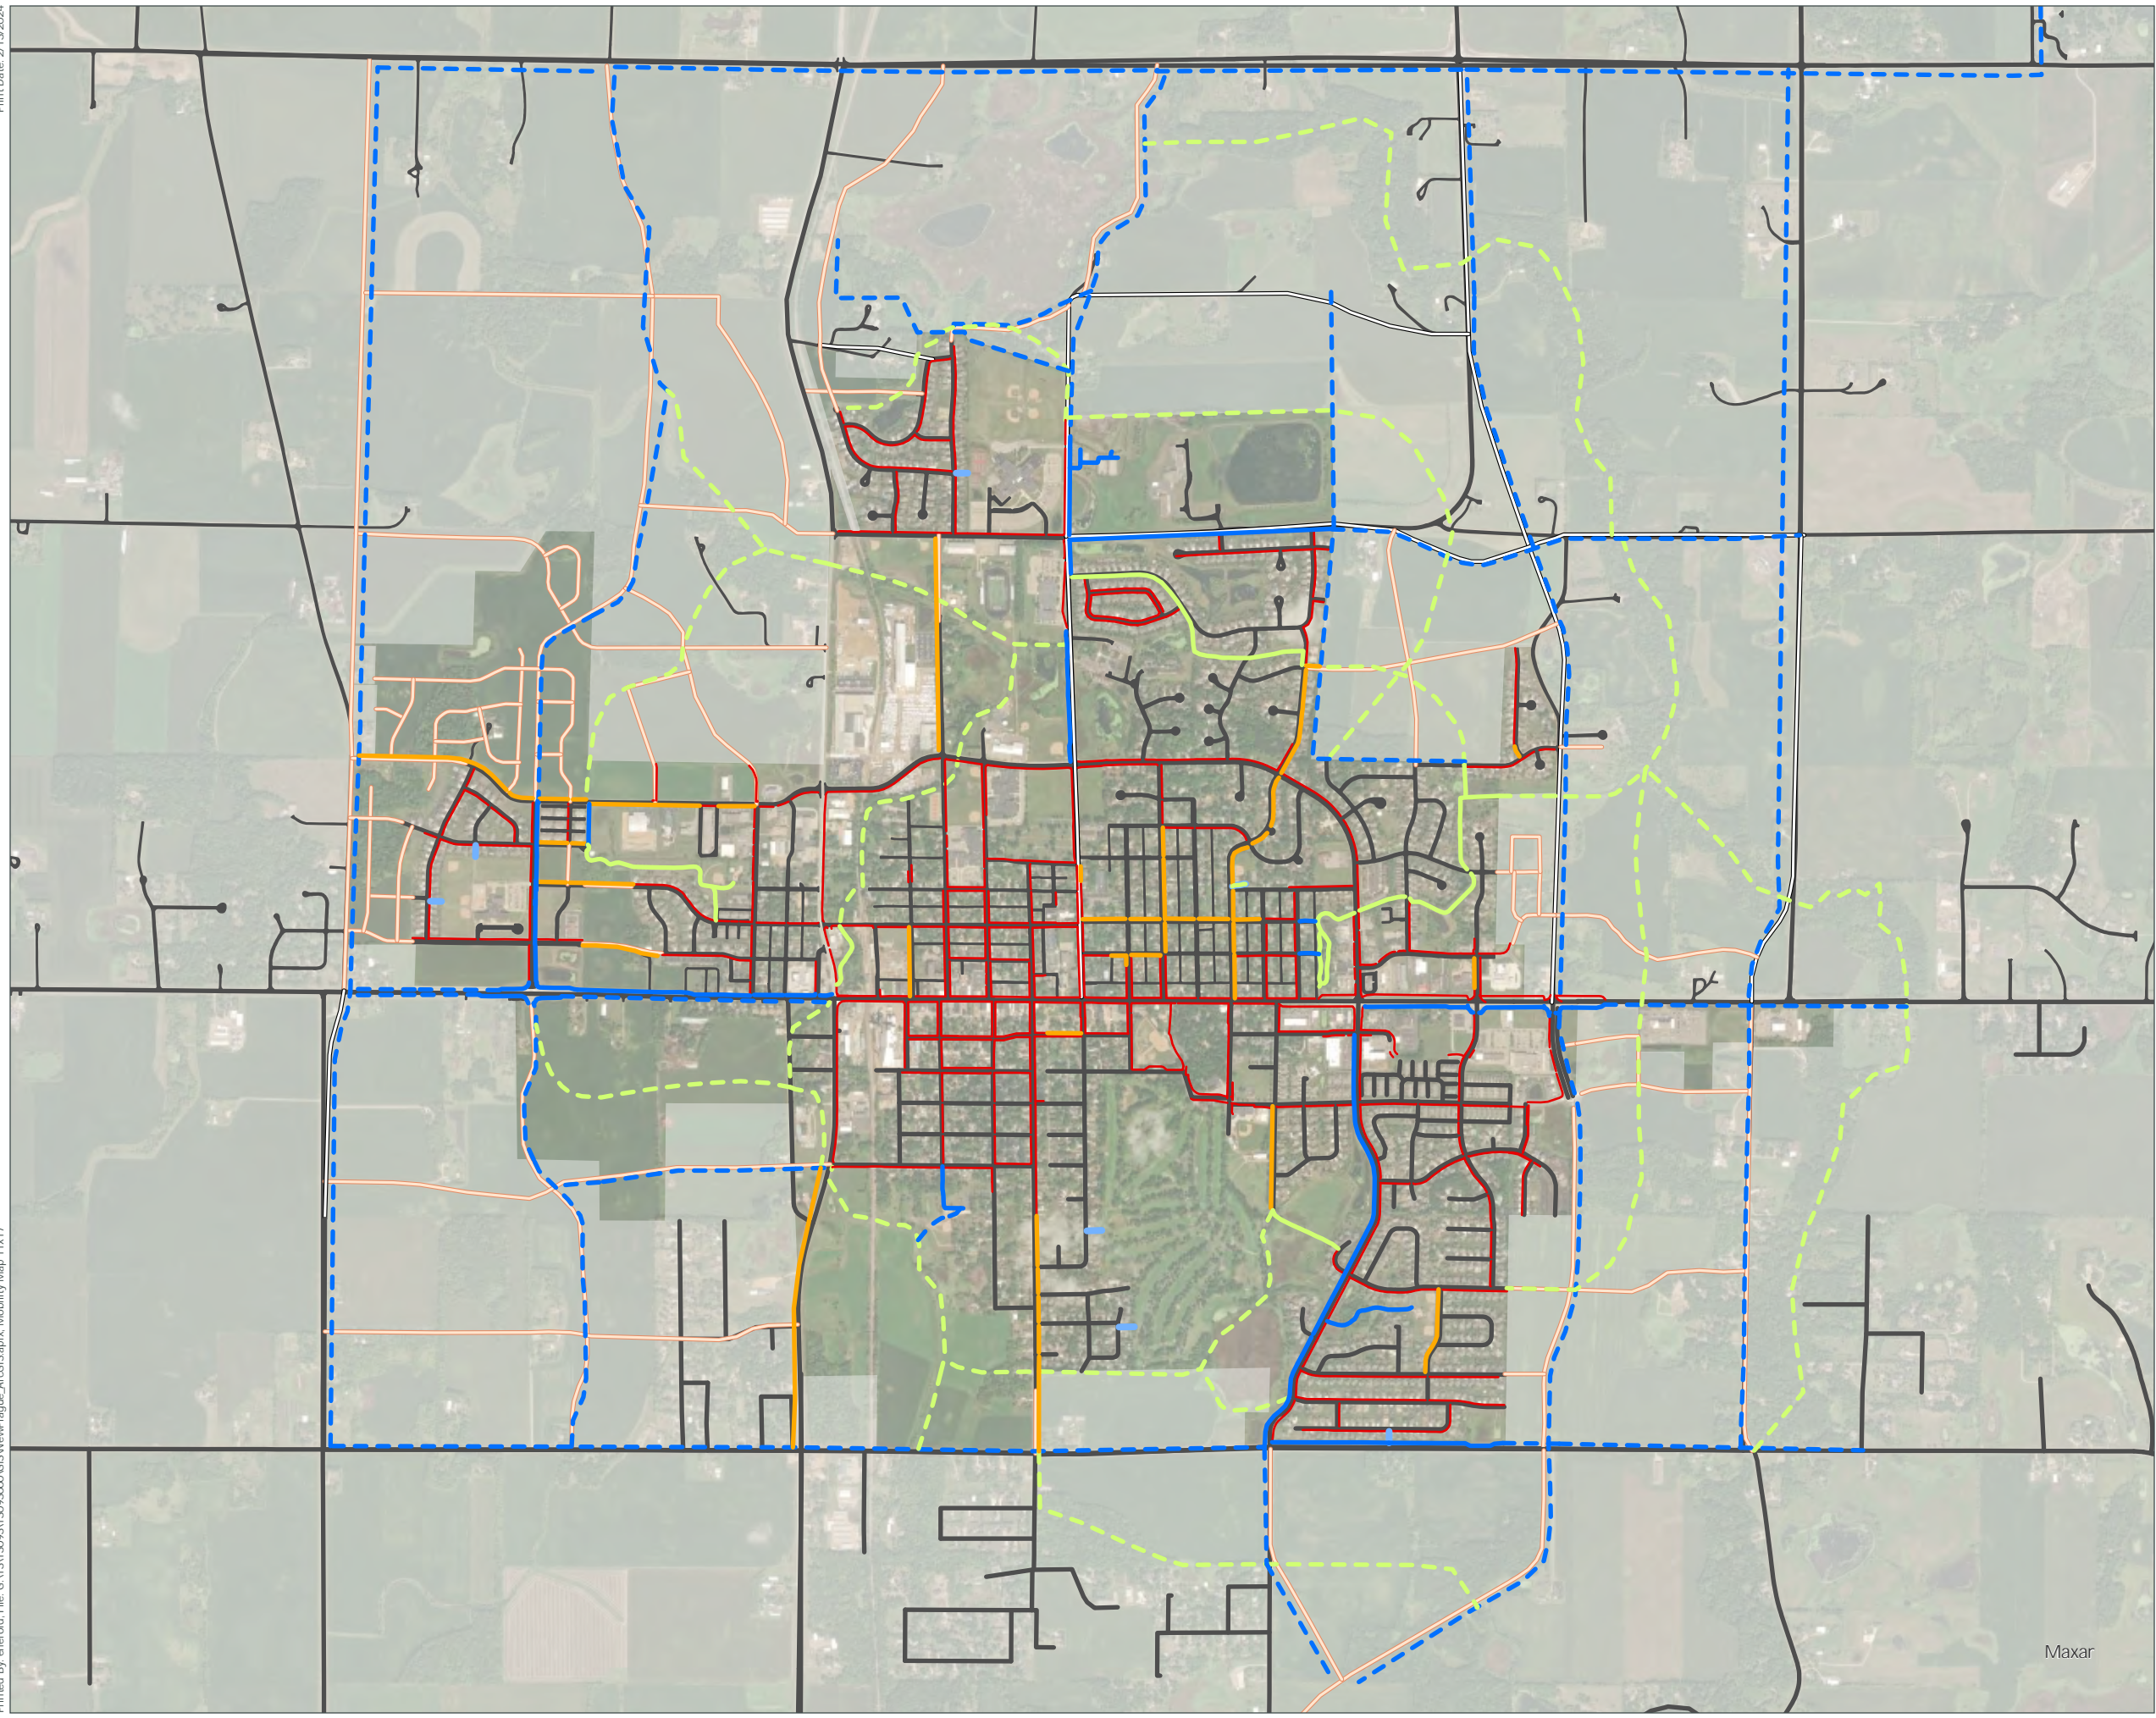

# MOBILITY MAP

### CITY OF NEW PRAGUE SCOTT/LE SUEUR COUNTY, MINNESOTA

- Existing Sidewalks
- Existing Trails
- - - Existing Greenway Trails
- Sidewalk Gaps
- - - Potential Trails
- - - Potential Greenway Trails
- Trail Connections

#### Roadways

- New Corridor
- Route Change
- Existing Roadway

#### Data Sources

Scott County, Le Sueur County, City of New Prague, FEMA  
Data Sources

Maxar