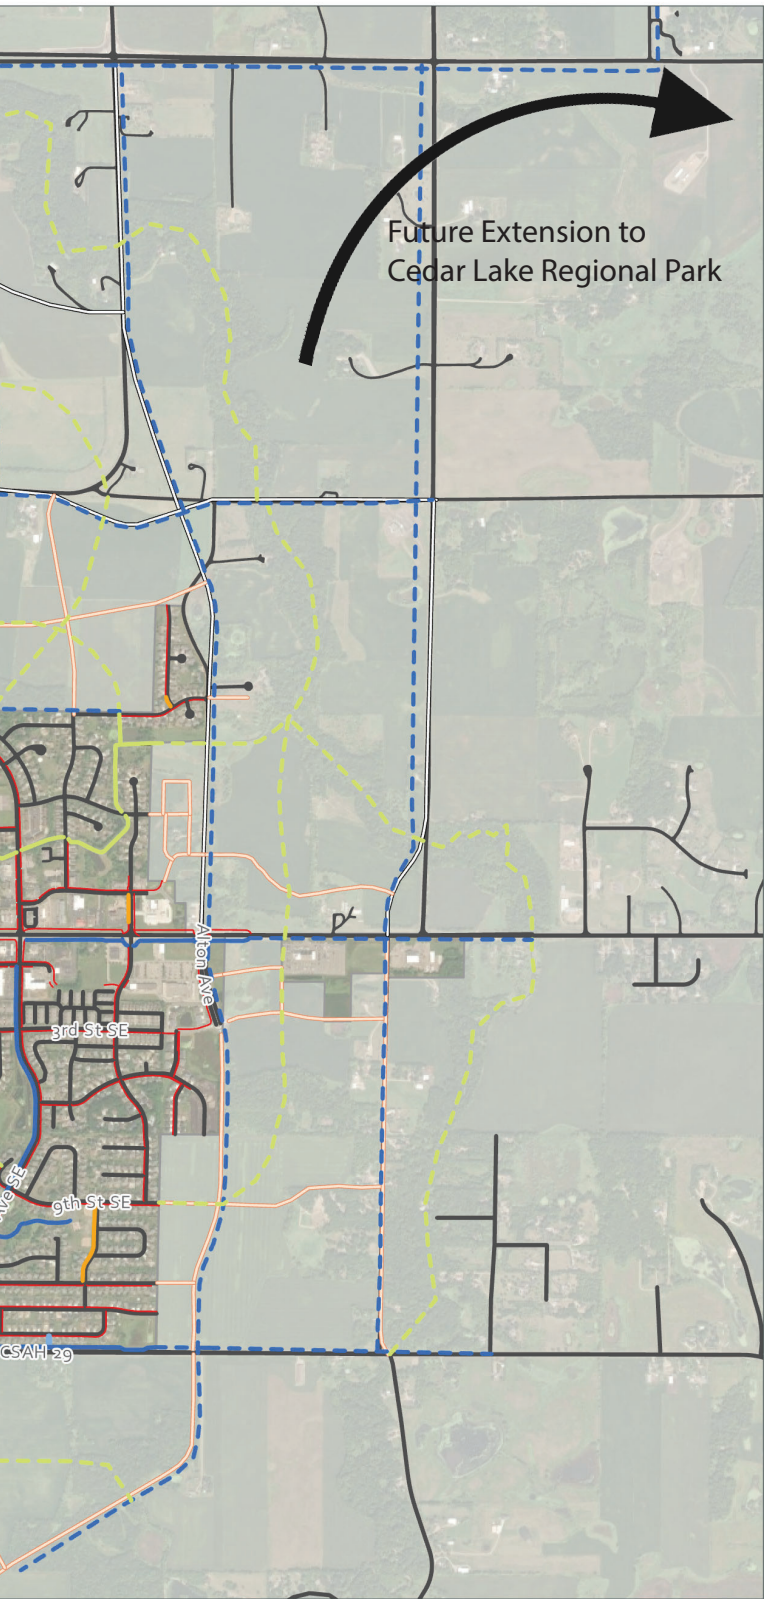

Exhibit 2

FUTURE CORRIDORS & TRAILS

CITY OF NEW PRAGUE
COMPREHENSIVE PLAN UPDATE

CITY OF NEW PRAGUE
SCOTT/LE SUEUR COUNTY, MINNESOTA

- Existing Sidewalks
- Existing Trails
- Existing Greenway Trails
- Sidewalk Gaps
- Potential Trails
- Potential Greenway Trails
- Trail Connections
- Roadways
- New Corridor
- Route Change
- Existing Roadway

Data Sources:

Scott County, Le Sueur County, City of New Prague, MNDOT