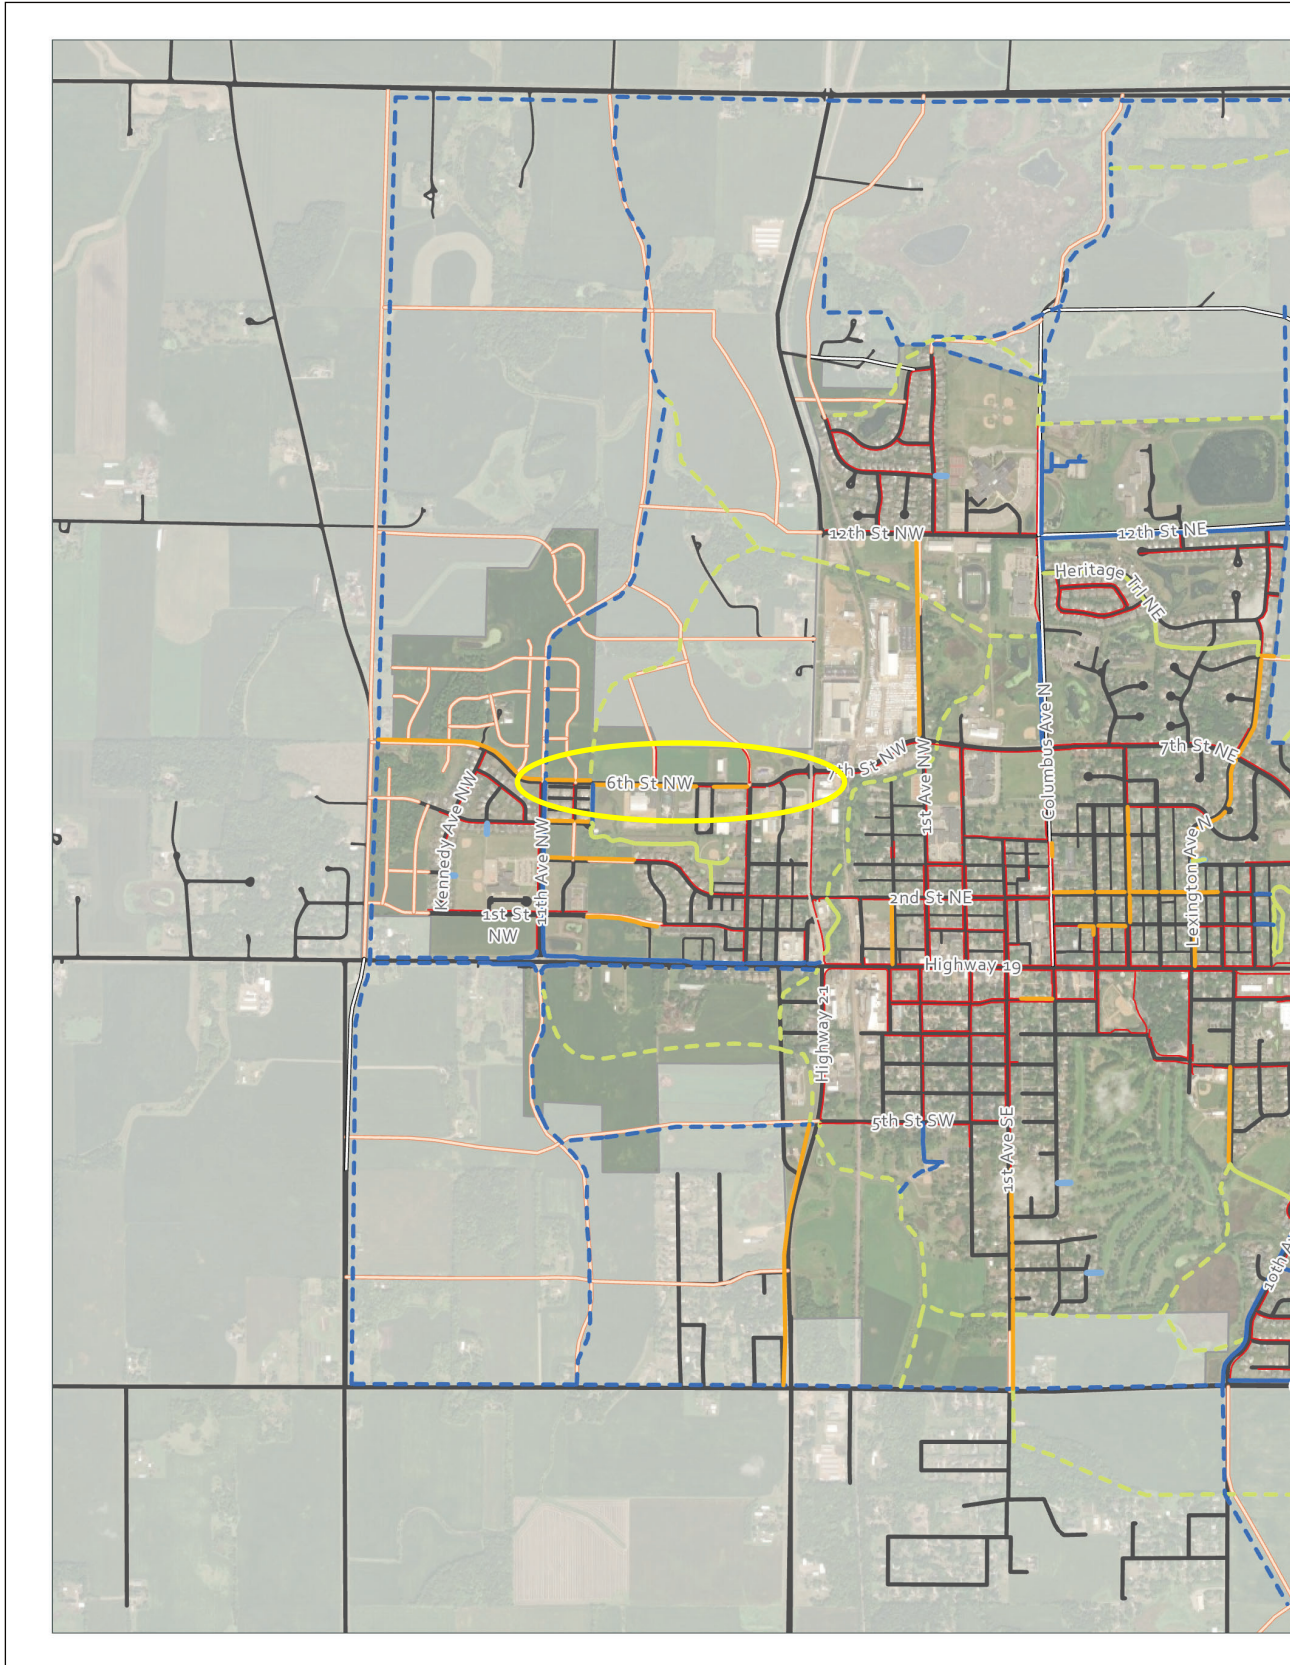

Exhibit 2

FUTURE CORRIDORS & TRAILS

CITY OF NEW PRAGUE
COMPREHENSIVE PLAN UPDATE

CITY OF NEW PRAGUE
SCOTT/LE SUEUR COUNTY, MINNESOTA

- Existing Sidewalks
- Existing Trails
- Existing Greenway Trails
- Sidewalk Gaps
- Potential Trails
- Potential Greenway Trails
- Trail Connections
- Roadways
- New Corridor
- Route Change
- Existing Roadway

Data Sources:

Scott County, Le Sueur County, City of New Prague, MNDOT