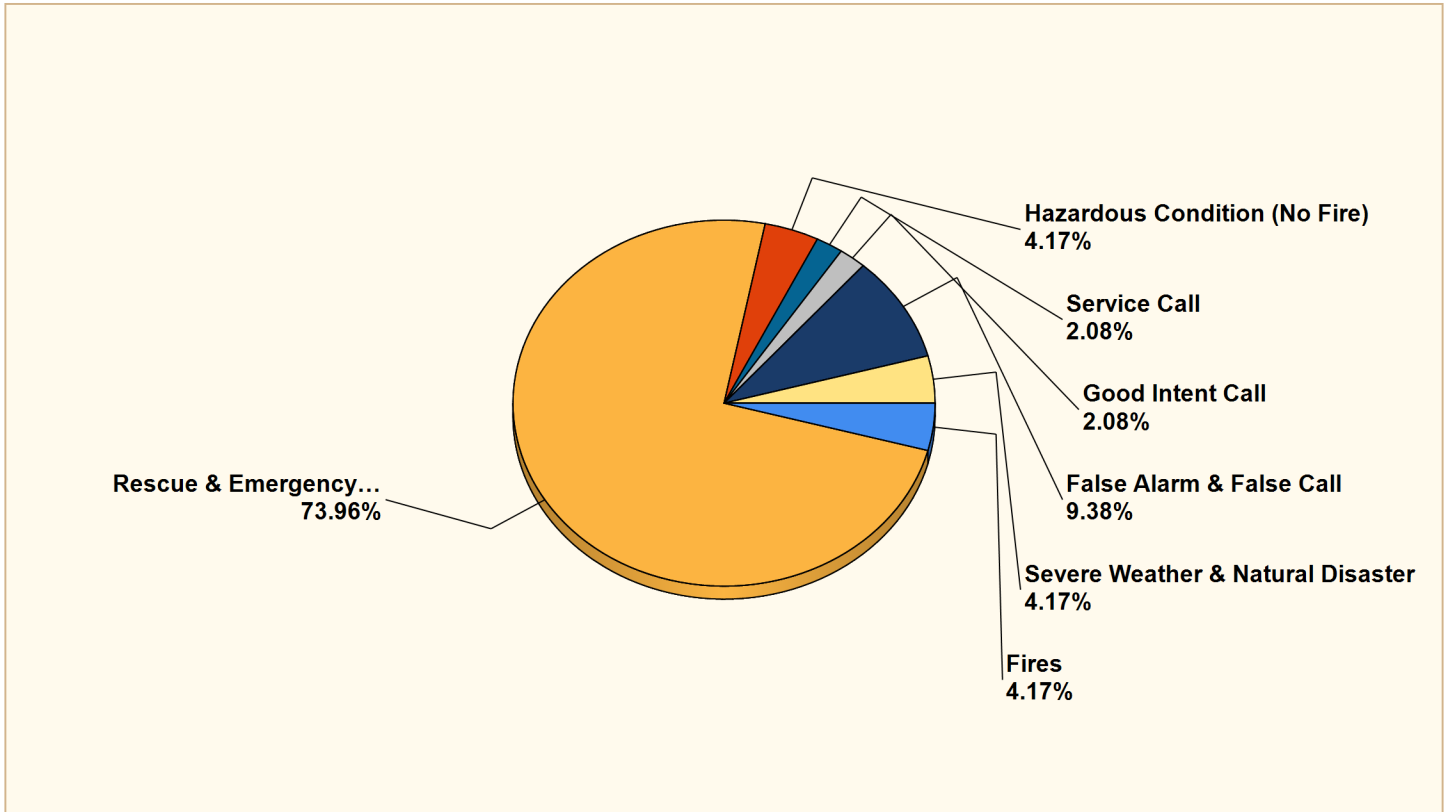

MAJOR INCIDENT TYPE	# INCIDENTS	% of TOTAL
Fires	4	4.17%
Rescue & Emergency Medical Service	71	73.96%
Hazardous Condition (No Fire)	4	4.17%
Service Call	2	2.08%
Good Intent Call	2	2.08%
False Alarm & False Call	9	9.38%
Severe Weather & Natural Disaster	4	4.17%
TOTAL	96	100%

Only REVIEWED and/or LOCKED IMPORTED incidents are included. Summary results for a major incident type are not displayed if the count is zero.

Detailed Breakdown by Incident Type

INCIDENT TYPE	# INCIDENTS	% of TOTAL
111 - Building fire	2	2.08%
131 - Passenger vehicle fire	1	1.04%
154 - Dumpster or other outside trash receptacle fire	1	1.04%
311 - Medical assist, assist EMS crew	47	48.96%
320 - Emergency medical service, other	2	2.08%
324 - Motor vehicle accident with no injuries.	2	2.08%
340 - Search for lost person, other	1	1.04%
341 - Search for person on land	2	2.08%
350 - Extrication, rescue, other	1	1.04%
353 - Removal of victim(s) from stalled elevator	1	1.04%
361 - Swimming/recreational water areas rescue	1	1.04%
364 - Surf rescue	10	10.42%
365 - Watercraft rescue	4	4.17%
444 - Power line down	3	3.12%
445 - Arcing, shorted electrical equipment	1	1.04%
550 - Public service assistance, other	1	1.04%
553 - Public service	1	1.04%
600 - Good intent call, other	1	1.04%
622 - No incident found on arrival at dispatch address	1	1.04%
740 - Unintentional transmission of alarm, other	1	1.04%
743 - Smoke detector activation, no fire - unintentional	3	3.12%
744 - Detector activation, no fire - unintentional	1	1.04%
745 - Alarm system activation, no fire - unintentional	4	4.17%
814 - Lightning strike (no fire)	4	4.17%
TOTAL INCIDENTS:	96	100%

Only REVIEWED and/or LOCKED IMPORTED incidents are included. Summary results for a major incident type are not displayed if the count is zero.