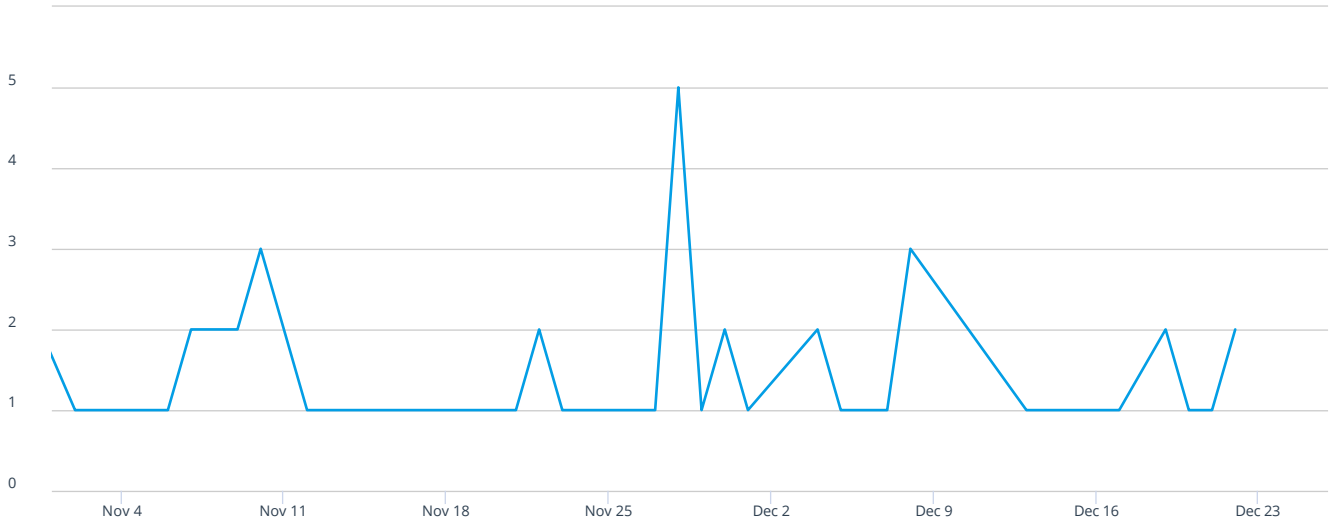

Custom ▾ Nov 1, 2024 - Dec 26, 2024 ▾

78%

FIRE  
Percentage of Total Incidents

22%

EMS  
Percentage of Total Incidents

49

INCIDENTS  
In Selected Time Slice

56

DAYS  
In Selected Time Slice

- Counts
- % Rows
- % Columns
- % All

Week Ending	11/3/24	11/10/24	11/17/24	11/24/24	12/1/24	12/8/24	12/15/24	12/22/24	12/29/24	1/5/25	1/12/25	1/19/25	1/26/25	Total
North End Station 1		2	1	2	7	3	1	2						18
South End Station 2	1	6	4	5	4	5	1	5						31
Total	1	8	5	7	11	8	2	7						49