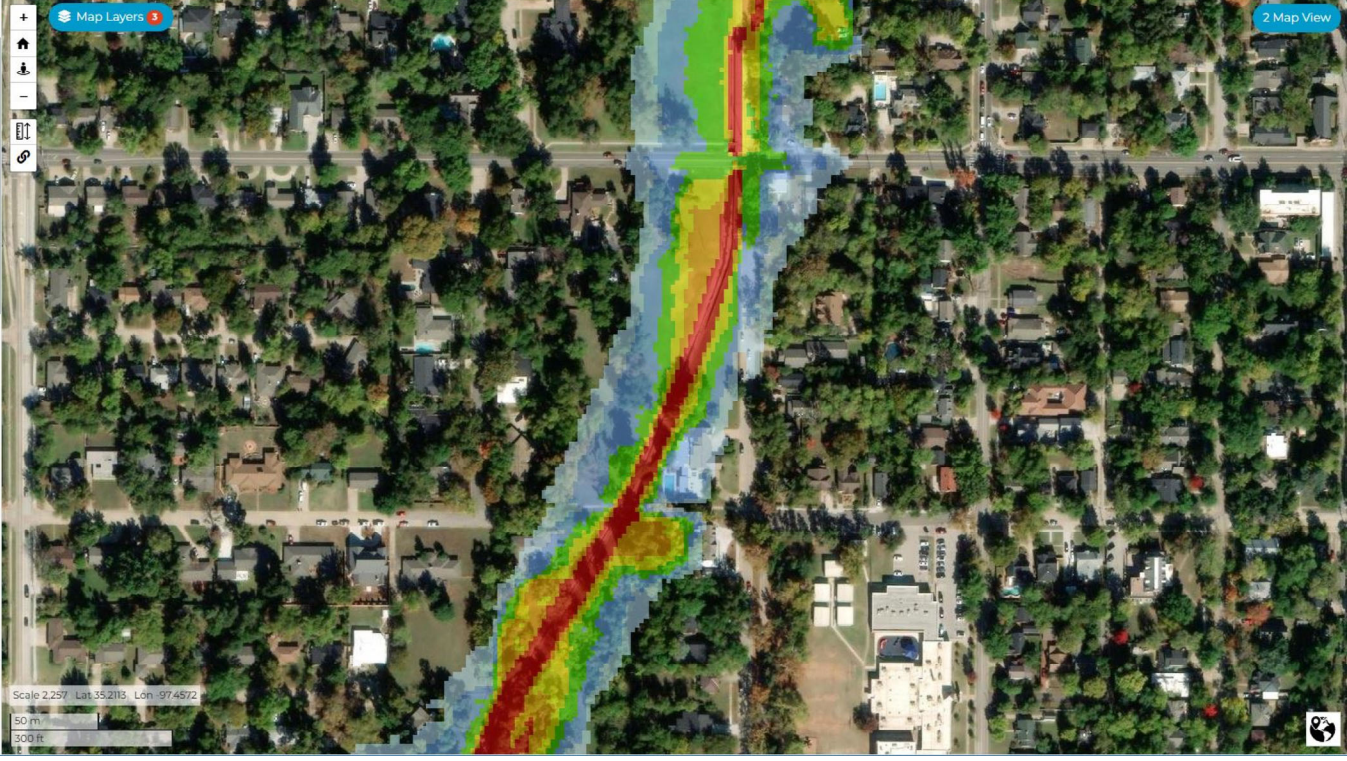

Report Legend 5

FEMA Region 6

FEMA Region 6

Comments: FEMA Region 6 includes Arkansas, Louisiana, New Mexico, Oklahoma, and Texas. [More info](#)

Click here to select a different area.

Flood Depth (1%)

≤ 1 foot	> 3 to 4 feet
> 1 to 2 feet	> 4 to 5 feet
> 2 to 3 feet	> 5 feet

Comments: Depicts estimated water depths above land surface during a 1% annual chance storm event (a storm that has a 1/100 chance of occurring in any calendar year). [Glossary of terms](#)

Quick Start Change Area

Glossary About

Notifications ☒ Hover tips ☐ Dark mode

2 Map View