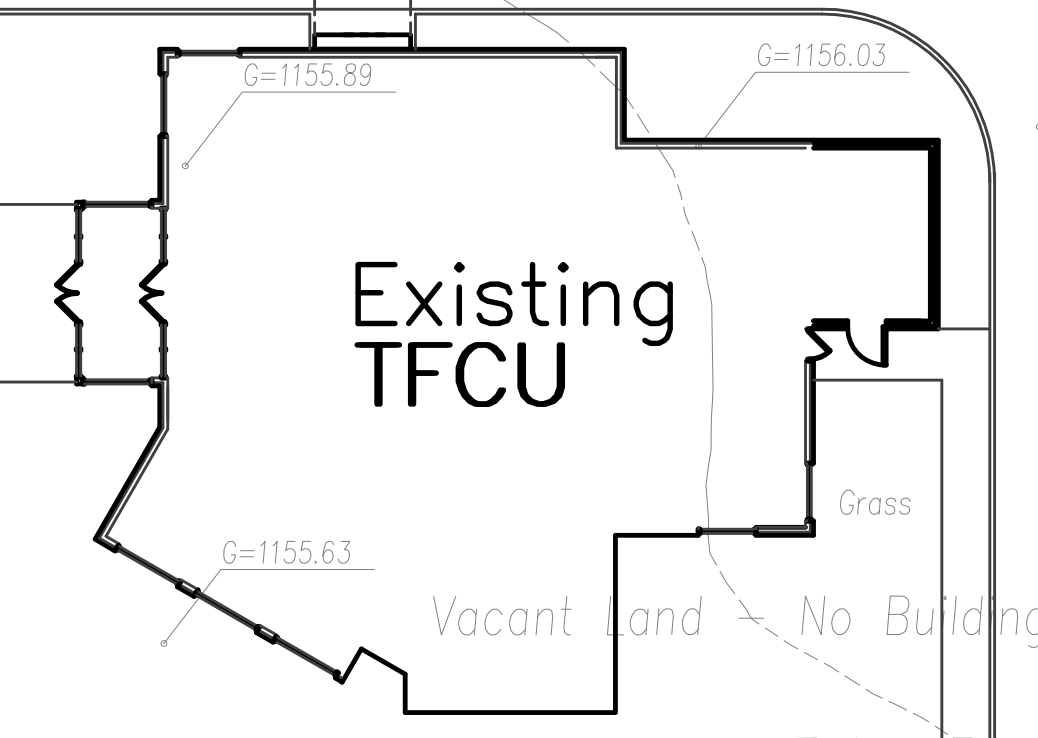

U.S. HIGHWAY 77 (12th AVE. SE)

COMMERCE DR.

EASTGATE DR.

NORTH
SCALE: 1" = 20'-0"

NO	DATE	ISSUES AND REVISIONS

TFCU
Tinker Federal Credit Union

TINKER FEDERAL CREDIT UNION
BUILDING TYPE:
12TH AVENUE SE & COMMERCE DRIVE
NORMAN, OK

SHEET
SDP
1
DWG:
Norman SDP
JANUARY 6 2025

SITE DEVELOPMENT PLAN