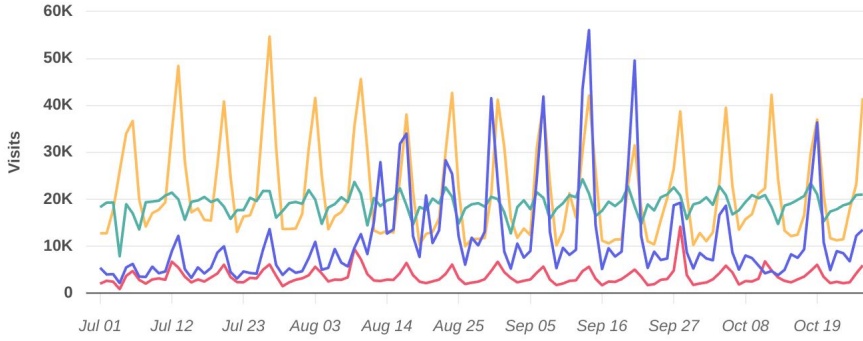

1734 NW 16th St, Oklahoma City, OK 73106

MO

Midtown Oklahoma City

North Walker Avenue, Oklahoma City, OK 73118

BN

Bricktown Neighborhood

Oklahoma City, OK

Visits Trend

Jul 1 - Oct 26, 2024

Visits Trend

- Historic Campus Corner**
Norman, OK
- OKC Plaza District**
NW 16th St, Oklahoma City, OK
- Midtown Oklahoma City**
North Walker Avenue, Oklahoma City, OK
- Bricktown Neighborhood**
Oklahoma City, OK