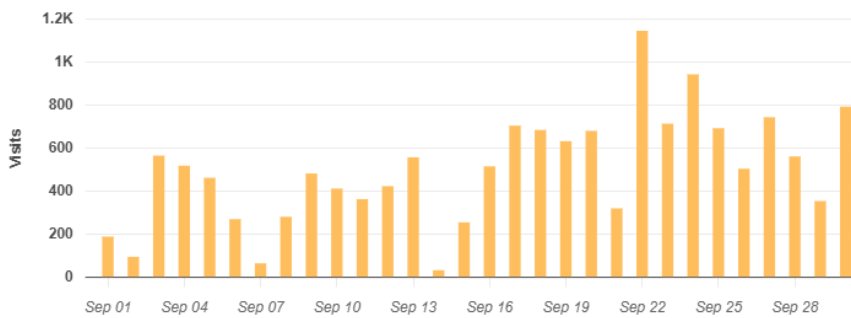

Visits Trend

Reaves Park

Jenkins Ave, Norman, OK

Daily | Visits | Sep 1st, 2024 - Sep 30th, 2024
Data provided by Placer Labs Inc. (www.placer.ai)

Month	Visits	Visit Frequency	Average Dwell Time (minutes)	% from Norman
May 2024	39,600	1.77	119	42.2%
June 2024	34,300	1.70	126	37.9%
July 2024	25,100	1.36	121	49.0%
August 2024	21,100	1.38	115	50.2%
September 2024	46,700	1.72	131	41.9%

Westwood Family Aquatic Center

- September 6: 21+ Adult Night Post Season After Party
- September 13: Scuba-Doo Dive Night

Visits Trend

● Westwood Family Aquatic Center
Fairway Dr, Norman, OK

Weekly | Visits | Sep 1st, 2024 - Sep 30th, 2024
Data provided by Placer Labs Inc. (www.placer.ai)

Month	Visits	Visit Frequency	Average Dwell Time (minutes)	% from Norman
May 2024	9,300	1.38	128	58.8%
June 2024	43,700	1.84	127	57.1%
July 2024	34,100	1.66	124	52.2%
August 2024	15,300	1.31	119	48.8%
September 2024	2,300	1.34	116	47.3%

Young Family Athletic Center

- August 30-September 1: TYA Tryouts
- September 20-21: SSC Swim Meet
- September 27-28: NPS Middle School Volleyball Tournament
- September 28: NXTPRO Camp

Visits Trend

Young Family Athletic Center
24th Ave NW, Norman, OK