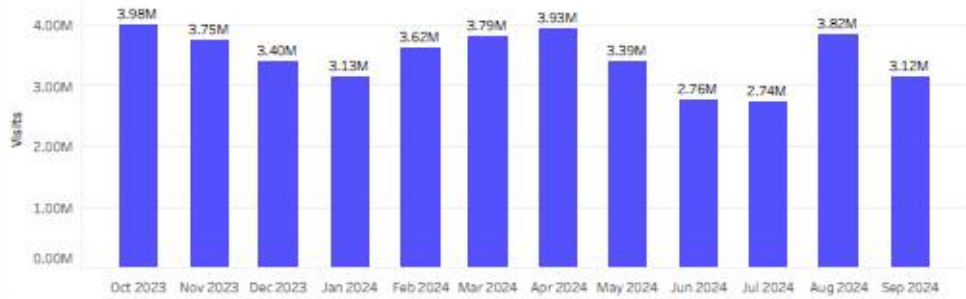

Special Events & Visitation Report – SEPTEMBER 2024

Visitors	
Sep 2024	
Visits	3.12M
MoM	-18.4%
YoY	-24.0%
Yo3Y	-22.8%

Employees	
Sep 2024	
Visits	2.47M
MoM	-5.1%
YoY	-1.5%
Yo3Y	20.8%

2024 Major Festivals

Date	Event/Location	Visits	Average Dwell Time (minutes)	Origin	Event History
4/5-4-7	Medieval Fair Reaves Park	Fri – 14,300 Sat – 39,300 Sun – 37,800 TOTAL – 91,400	98	26.8% from Norman	2022 – 77,400 2023 – 90,900
4/21	Earth Day Festival* Reaves Park	2,000	104	54.0% from Norman	2022 – n/a 2023 – 3,800
4/25-4/27	Norman Music Festival Downtown	Thu – 9,800 Fri – 22,600 Sat – 10,300 TOTAL – 42,700	106	45.9% from Norman	2022 – 65,400 2023 – 59,100
5/4	Norman Pride Festival Andrews Park	2,600	128	52.6% from Norman	2022 – 5,600 2023 – 3,300
5/18-5/19	May Fair Arts Festival Campus Corner	Sat – 7,600 Sun – 4,000 TOTAL - 11,600	93	41.1% from Norman	2023 – 10,700
6/13-6/15	Jazz in June Andrews Park	Thu – 1,000 Fri – 2,000 Sat – 3,300 TOTAL - 6,300	114	57.8% from Norman	2022 – 4,000 2023 – 5,500
6/19	Juneteenth Festival* Reaves Park	2,300	103	50.5% from Norman	2022 – 4,000 2023 – 2,500
7/4	4 th Fest* Reaves Park	8,300	128	63.0% from Norman	2022 – 9,000 2023 – 13,000
8/31	PorchFest Miller Historic District	1,000	54	74.8% from Norman	2022 – 725 2023 - 682
9/20	Brewtober Fest Reaves Park	1,800	128	52.7% from Norman	2022 - 1,800 2023 – 2,500
10/26	Fall Fest Downtown	14,100 (all day) 10,100 (after 5 PM)	96 (all day) 103 (after 5 PM)	58.5% from Norman (all day)	2022 – 11,600 (7,500) 2023 – 14,000 (9,900)