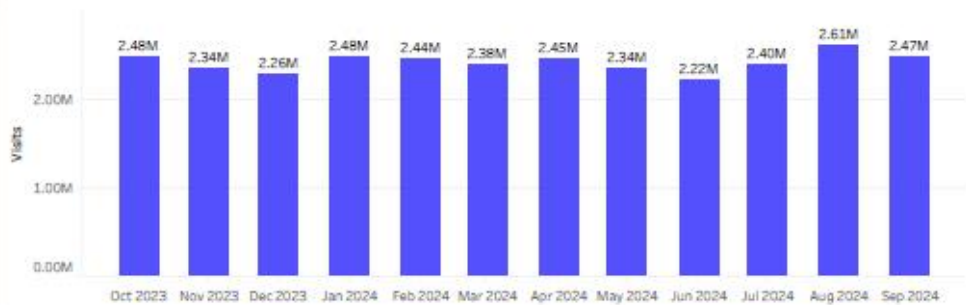

Special Events & Visitation Report – SEPTEMBER 2024

Visitors	
Sep 2024	
Visits	3.12M
MoM	-18.4%
YoY	-24.0%
Yo3Y	-22.8%

Employees	
Sep 2024	
Visits	2.47M
MoM	-5.1%
YoY	-1.5%
Yo3Y	20.8%

2024 Major Festivals

Date	Event/Location	Visits	Average Dwell Time (minutes)	Origin	Event History
4/5-4-7	Medieval Fair Reaves Park	Fri – 14,300 Sat – 39,300 Sun – 37,800 TOTAL – 91,400	98	26.8% from Norman	2022 – 77,400 2023 – 90,900
4/21	Earth Day Festival* Reaves Park	2,000	104	54.0% from Norman	2022 – n/a 2023 – 3,800
4/25-4/27	Norman Music Festival Downtown	Thu – 9,800 Fri – 22,600 Sat – 10,300 TOTAL – 42,700	106	45.9% from Norman	2022 – 65,400 2023 – 59,100
5/4	Norman Pride Festival Andrews Park	2,600	128	52.6% from Norman	2022 – 5,600 2023 – 3,300
5/18-5/19	May Fair Arts Festival Campus Corner	Sat – 7,600 Sun – 4,000 TOTAL - 11,600	93	41.1% from Norman	2023 – 10,700
6/13-6/15	Jazz in June Andrews Park	Thu – 1,000 Fri – 2,000 Sat – 3,300 TOTAL - 6,300	114	57.8% from Norman	2022 – 4,000 2023 – 5,500
6/19	Juneteenth Festival* Reaves Park	2,300	103	50.5% from Norman	2022 – 4,000 2023 – 2,500
7/4	4 th Fest* Reaves Park	8,300	128	63.0% from Norman	2022 – 9,000 2023 – 13,000
8/31	PorchFest Miller Historic District	1,000	54	74.8% from Norman	2022 – 725 2023 - 682
9/20	Brewtober Fest Reaves Park	1,800	128	52.7% from Norman	2022 - 1,800 2023 – 2,500
10/26	Fall Fest Downtown	14,100 (all day) 10,100 (after 5 PM)	96 (all day) 103 (after 5 PM)	58.5% from Norman (all day)	2022 – 11,600 (7,500) 2023 – 14,000 (9,900)