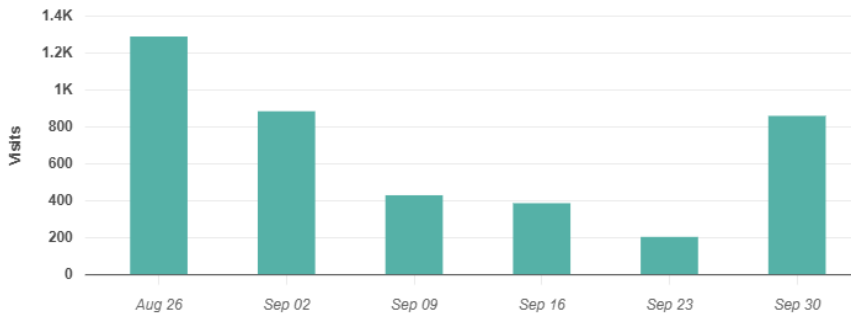

Reaves Park

- August 31-September 1: Rocklahoma Baseball Tournament
- September 1: Labor Day Clash Softball Tournament
- September 8: Swing for the Fences Baseball Tournament
- September 8: Havin' a Ball Softball Tournament
- September 22: Bat Breaker Bash Softball Tournament
- September 29: Fall Ball Brawl Softball Tournament

Visits Trend

Reaves Park

Jenkins Ave, Norman, OK

Daily | Visits | Sep 1st, 2024 - Sep 30th, 2024
Data provided by Placer Labs Inc. (www.placer.ai)

Month	Visits	Visit Frequency	Average Dwell Time (minutes)	% from Norman
May 2024	39,600	1.77	119	42.2%
June 2024	34,300	1.70	126	37.9%
July 2024	25,100	1.36	121	49.0%
August 2024	21,100	1.38	115	50.2%
September 2024	46,700	1.72	131	41.9%

Westwood Family Aquatic Center

- September 6: 21+ Adult Night Post Season After Party
- September 13: Scuba-Doo Dive Night

Visits Trend

● Westwood Family Aquatic Center
Fairway Dr, Norman, OK

Weekly | Visits | Sep 1st, 2024 - Sep 30th, 2024
Data provided by Placer Labs Inc. (www.placer.ai)