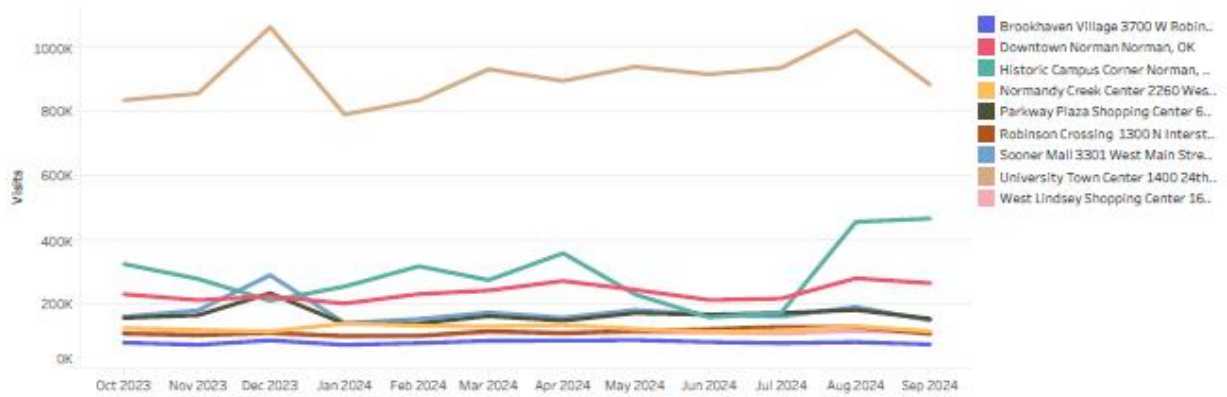

Shopping Districts

Selected Locations

Name	Address	Visits	MoM	YoY	Yo3Y
Sooner Mall	3301 West Main Street, Norman, OK 73072	150.07K	-21.93%	-10.12%	-7.63%
University Town Center	1400 24th Ave Nw, Norman, OK 73069	884.73K	-16.09%	2.92%	17.18%
Downtown Norman	Norman, OK	266.20K	-5.40%	0.52%	-2.02%
Historic Campus Corner	Norman, OK	467.82K	2.29%	-3.58%	23.40%
Normandy Creek Center	2260 West Main, Norman, OK 73069	116.58K	-11.75%	-5.03%	9.32%
West Lindsey Shopping Center	1610 W Lindsey St, Norman, OK 73069	111.91K	-4.99%	2.34%	4.40%
Parkway Plaza Shopping Center	640 Ed Noble Pkwy, Norman, OK 73072	155.10K	-15.16%	6.93%	18.04%
Brookhaven Village	3700 W Robinson St, Norman, OK 73074	75.45K	-8.58%	-12.56%	-13.07%
Robinson Crossing	1300 N Interstate Dr, Norman, OK 73072	107.78K	-17.02%	2.55%	18.80%