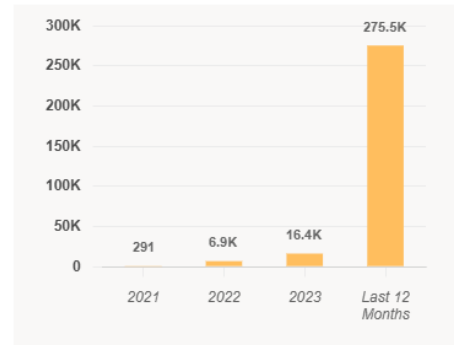

Young Family Athletic Center

- August 30-September 1: TYA Tryouts
- September 20-21: SSC Swim Meet
- September 27-28: NPS Middle School Volleyball Tournament
- September 28: NXTPRO Camp

Visits Trend

Young Family Athletic Center
24th Ave NW, Norman, OK

Daily | Visits | Sep 1st, 2024 - Sep 30th, 2024
Data provided by Placer Labs Inc. (www.placer.ai)

Month	Visits	Visit Frequency	Average Dwell Time (minutes)	% from Norman
May 2024	55,800	2.18	141	16.8%
June 2024	35,400	2.04	126	38.5%
July 2024	43,700	2.29	142	34.8%
August 2024	34,500	1.74	146	28.3%
September 2024	15,000	1.90	115	45.6%