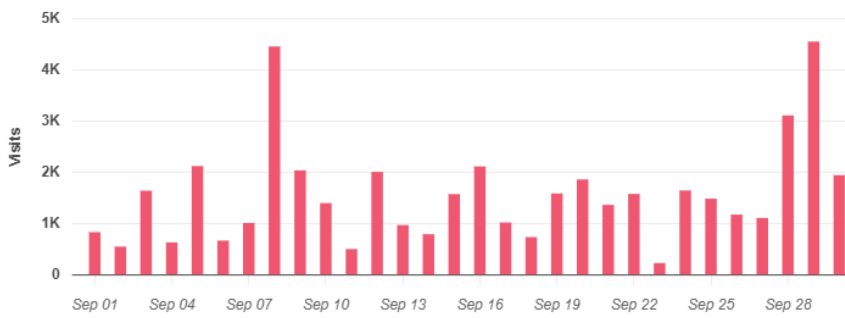

Visits Trend

Sep 1, 2023 - Sep 30, 2024

Visitation data for and Reaves Park is adjusted to exclude restricted locations. For additional info, please visit <https://www.placer.ai/company/privacy-faq>

Griffin Park

- August 10-11: United Flag Football Tournament

Month	Visits	Visit Frequency	Average Dwell Time (minutes)	% from Norman
May 2024	26,600	2.13	75	50.3%
June 2024	4,200	2.03	69	53.6%
July 2024	4,100	1.52	97	47.5%
August 2024	23,000	2.76	91	45.7%
September 2024	60,400	2.58	89	45.2%

Reaves Park

- August 31-September 1: Rocklahoma Baseball Tournament
- September 1: Labor Day Clash Softball Tournament
- September 8: Swing for the Fences Baseball Tournament
- September 8: Havin' a Ball Softball Tournament
- September 22: Bat Breaker Bash Softball Tournament
- September 29: Fall Ball Brawl Softball Tournament

Visits Trend

Reaves Park

Jenkins Ave, Norman, OK

Daily | Visits | Sep 1st, 2024 - Sep 30th, 2024
Data provided by Placer Labs Inc. (www.placer.ai)

Month	Visits	Visit Frequency	Average Dwell Time (minutes)	% from Norman
May 2024	39,600	1.77	119	42.2%
June 2024	34,300	1.70	126	37.9%
July 2024	25,100	1.36	121	49.0%
August 2024	21,100	1.38	115	50.2%
September 2024	46,700	1.72	131	41.9%