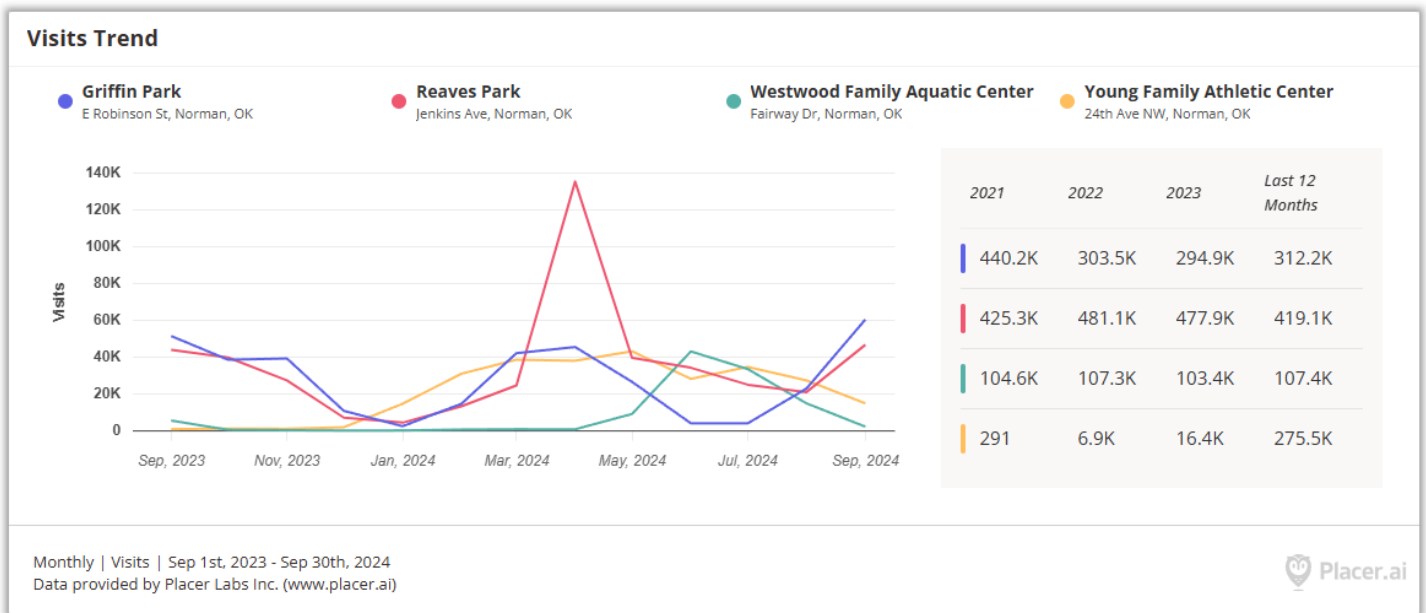

Date	Event/Location	Visits	Average Dwell Time (minutes)	Origin	Event History
4/5-4-7	Medieval Fair Reaves Park	Fri – 14,300 Sat – 39,300 Sun – 37,800 TOTAL – 91,400	98	26.8% from Norman	2022 – 77,400 2023 – 90,900
4/21	Earth Day Festival* Reaves Park	2,000	104	54.0% from Norman	2022 – n/a 2023 – 3,800
4/25-4/27	Norman Music Festival Downtown	Thu – 9,800 Fri – 22,600 Sat – 10,300 TOTAL – 42,700	106	45.9% from Norman	2022 – 65,400 2023 – 59,100
5/4	Norman Pride Festival Andrews Park	2,600	128	52.6% from Norman	2022 – 5,600 2023 – 3,300
5/18-5/19	May Fair Arts Festival Campus Corner	Sat – 7,600 Sun – 4,000 TOTAL - 11,600	93	41.1% from Norman	2023 – 10,700
6/13-6/15	Jazz in June Andrews Park	Thu – 1,000 Fri – 2,000 Sat – 3,300 TOTAL - 6,300	114	57.8% from Norman	2022 – 4,000 2023 – 5,500
6/19	Juneteenth Festival* Reaves Park	2,300	103	50.5% from Norman	2022 – 4,000 2023 – 2,500
7/4	4 th Fest* Reaves Park	8,300	128	63.0% from Norman	2022 – 9,000 2023 – 13,000
8/31	PorchFest Miller Historic District	1,000	54	74.8% from Norman	2022 – 725 2023 - 682
9/20	Brewtober Fest Reaves Park	1,800	128	52.7% from Norman	2022 - 1,800 2023 – 2,500
10/26	Fall Fest Downtown	14,100 (all day) 10,100 (after 5 PM)	96 (all day) 103 (after 5 PM)	58.5% from Norman (all day)	2022 – 11,600 (7,500) 2023 – 14,000 (9,900)

*Hosted by City of Norman

Norman Parks & Recreation

Several tournaments, camps, and other activities were held in our facilities this summer, as highlighted below for Griffin Parks, Reaves Park, Westwood Family Aquatic Center, and the Young Family Athletic Center. Data is sourced from Placer AI.

Visits Trend

Sep 1, 2023 - Sep 30, 2024

Visitation data for and Reaves Park is adjusted to exclude restricted locations. For additional info, please visit <https://www.placer.ai/company/privacy-faq>

Griffin Park