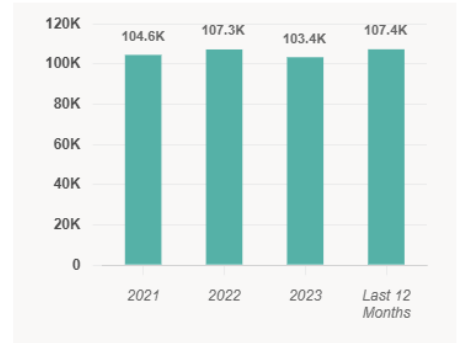

Reaves Park

- August 31-September 1: Rocklahoma Baseball Tournament
- September 1: Labor Day Clash Softball Tournament
- September 8: Swing for the Fences Baseball Tournament
- September 8: Havin' a Ball Softball Tournament
- September 22: Bat Breaker Bash Softball Tournament
- September 29: Fall Ball Brawl Softball Tournament

Visits Trend

Reaves Park

Jenkins Ave, Norman, OK

Daily | Visits | Sep 1st, 2024 - Sep 30th, 2024
Data provided by Placer Labs Inc. (www.placer.ai)

Month	Visits	Visit Frequency	Average Dwell Time (minutes)	% from Norman
May 2024	39,600	1.77	119	42.2%
June 2024	34,300	1.70	126	37.9%
July 2024	25,100	1.36	121	49.0%
August 2024	21,100	1.38	115	50.2%
September 2024	46,700	1.72	131	41.9%

Westwood Family Aquatic Center

- September 6: 21+ Adult Night Post Season After Party
- September 13: Scuba-Doo Dive Night

Visits Trend

● Westwood Family Aquatic Center
Fairway Dr, Norman, OK

Weekly | Visits | Sep 1st, 2024 - Sep 30th, 2024
Data provided by Placer Labs Inc. (www.placer.ai)