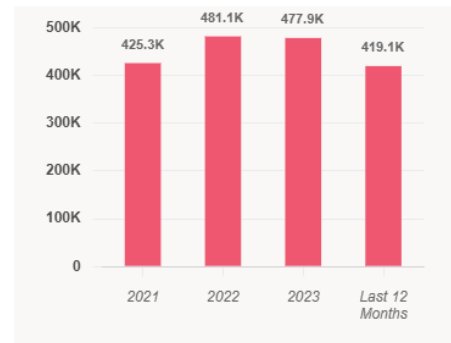

Reaves Park

- August 31-September 1: Rocklahoma Baseball Tournament
- September 1: Labor Day Clash Softball Tournament
- September 8: Swing for the Fences Baseball Tournament
- September 8: Havin' a Ball Softball Tournament
- September 22: Bat Breaker Bash Softball Tournament
- September 29: Fall Ball Brawl Softball Tournament

Visits Trend

Reaves Park

Jenkins Ave, Norman, OK

Daily | Visits | Sep 1st, 2024 - Sep 30th, 2024
Data provided by Placer Labs Inc. (www.placer.ai)

Month	Visits	Visit Frequency	Average Dwell Time (minutes)	% from Norman
May 2024	39,600	1.77	119	42.2%
June 2024	34,300	1.70	126	37.9%
July 2024	25,100	1.36	121	49.0%
August 2024	21,100	1.38	115	50.2%
September 2024	46,700	1.72	131	41.9%