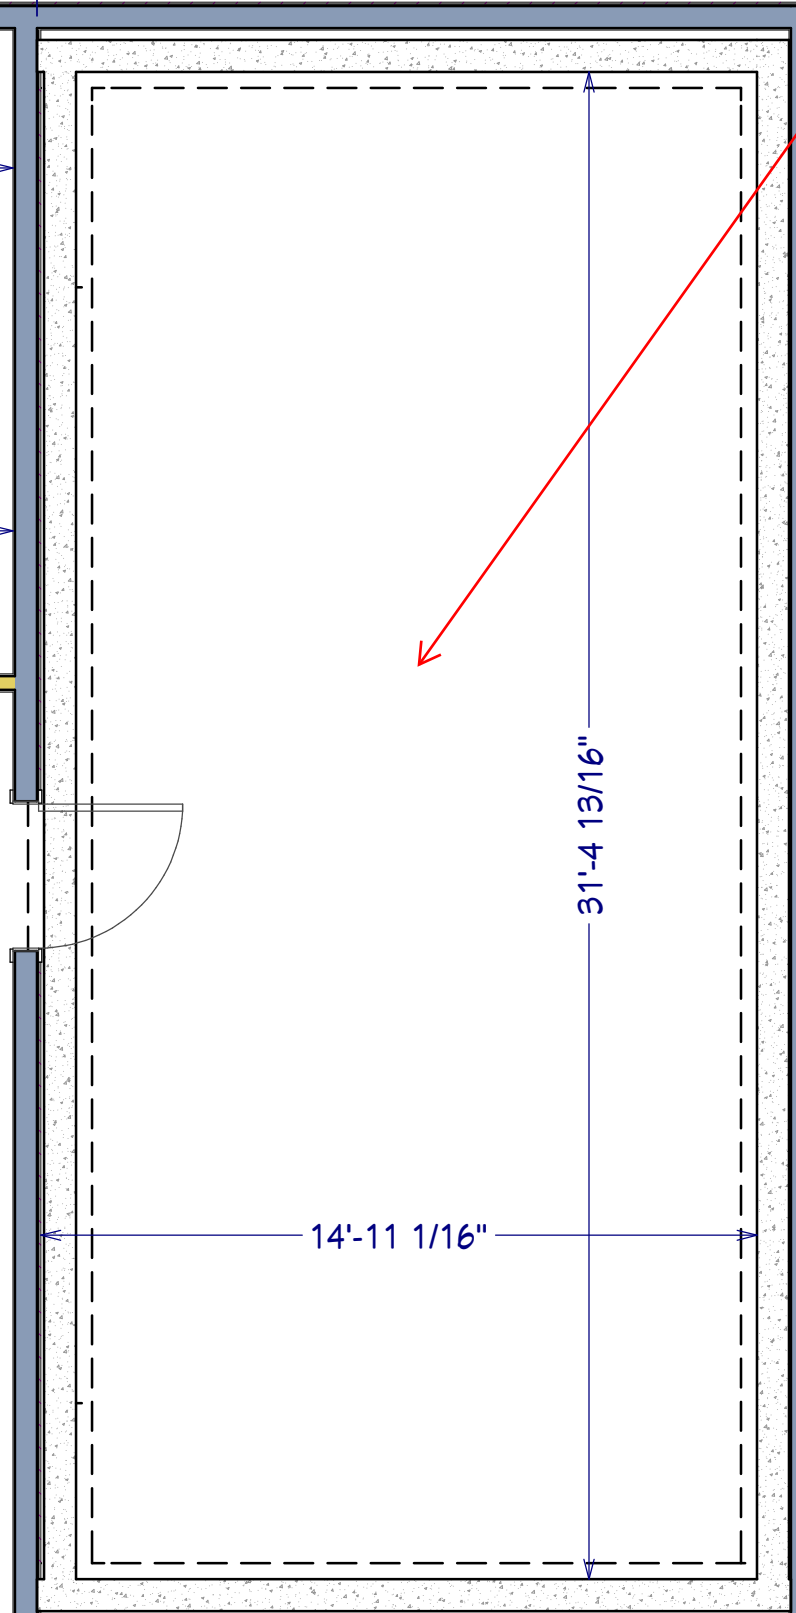

New Storm/Safe Room

LIVING AREA
3593 SQ FT

2605 Smoking Oak Rd
Norman, Oklahoma
📍 Google Street View
Apr 2022 [See more dates](#)

SMOKING OAK ROAD
-2601-

Adding 35x15 to south
side for Storm/Safe
Room