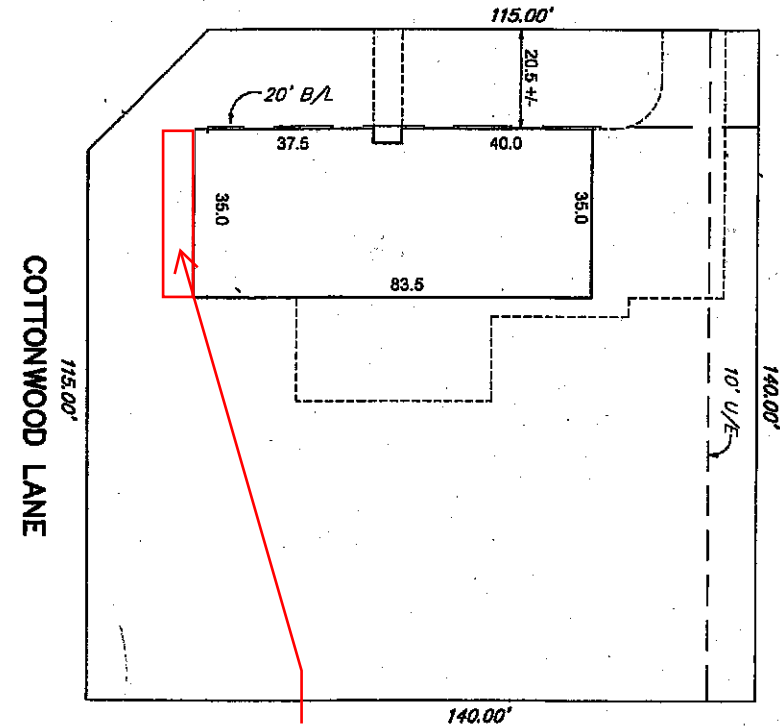

New Storm/Safe Room

LIVING AREA
3593 SQ FT

2605 Smoking Oak Rd
Norman, Oklahoma
📍 Google Street View
Apr 2022 [See more dates](#)

SMOKING OAK ROAD
-2601-

Adding 35x15 to south
side for Storm/Safe
Room