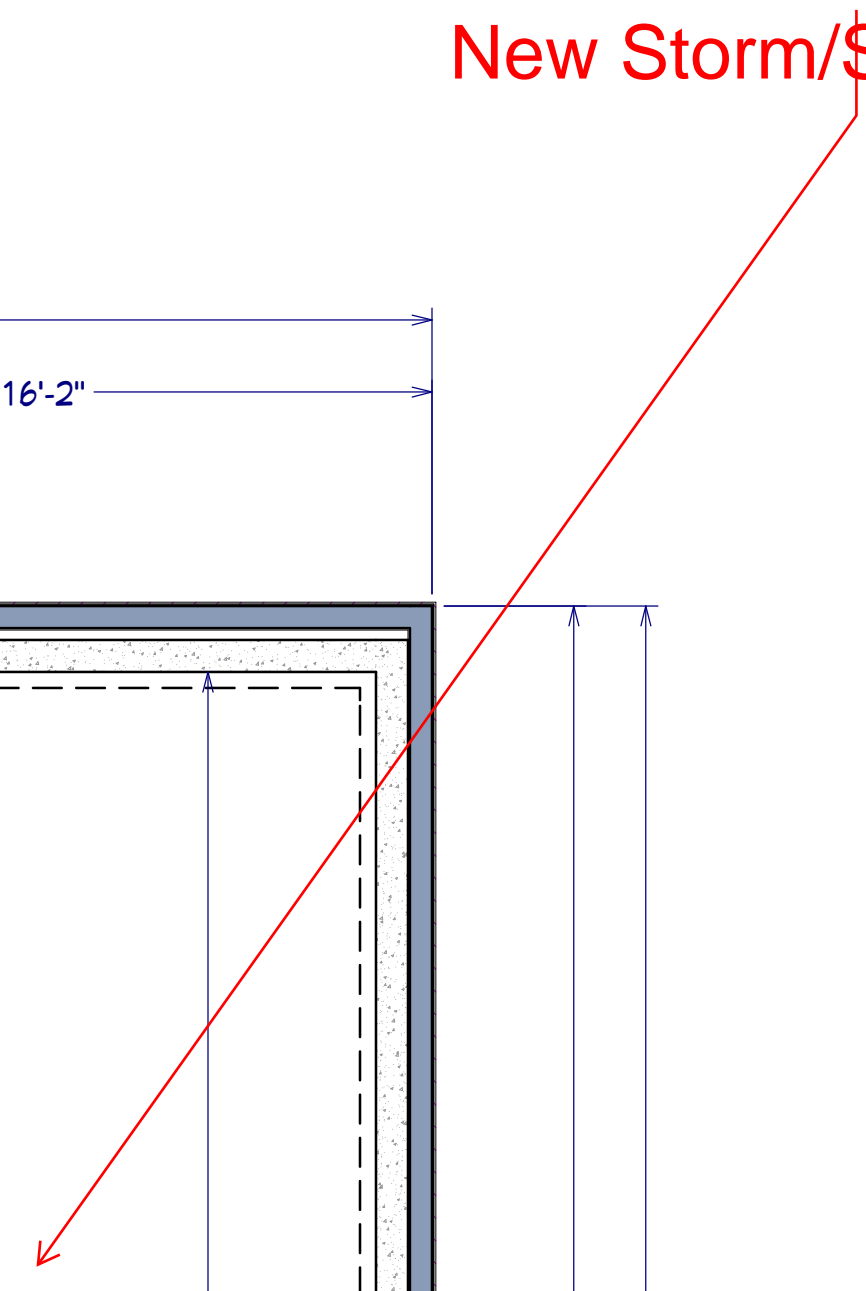

New Storm/Safe Room

LIVING AREA
3593 SQ FT

2605 Smoking Oak Rd
Norman, Oklahoma
📍 Google Street View
Apr 2022 [See more dates](#)

SMOKING OAK ROAD
-2601-

Adding 35x15 to south
side for Storm/Safe
Room