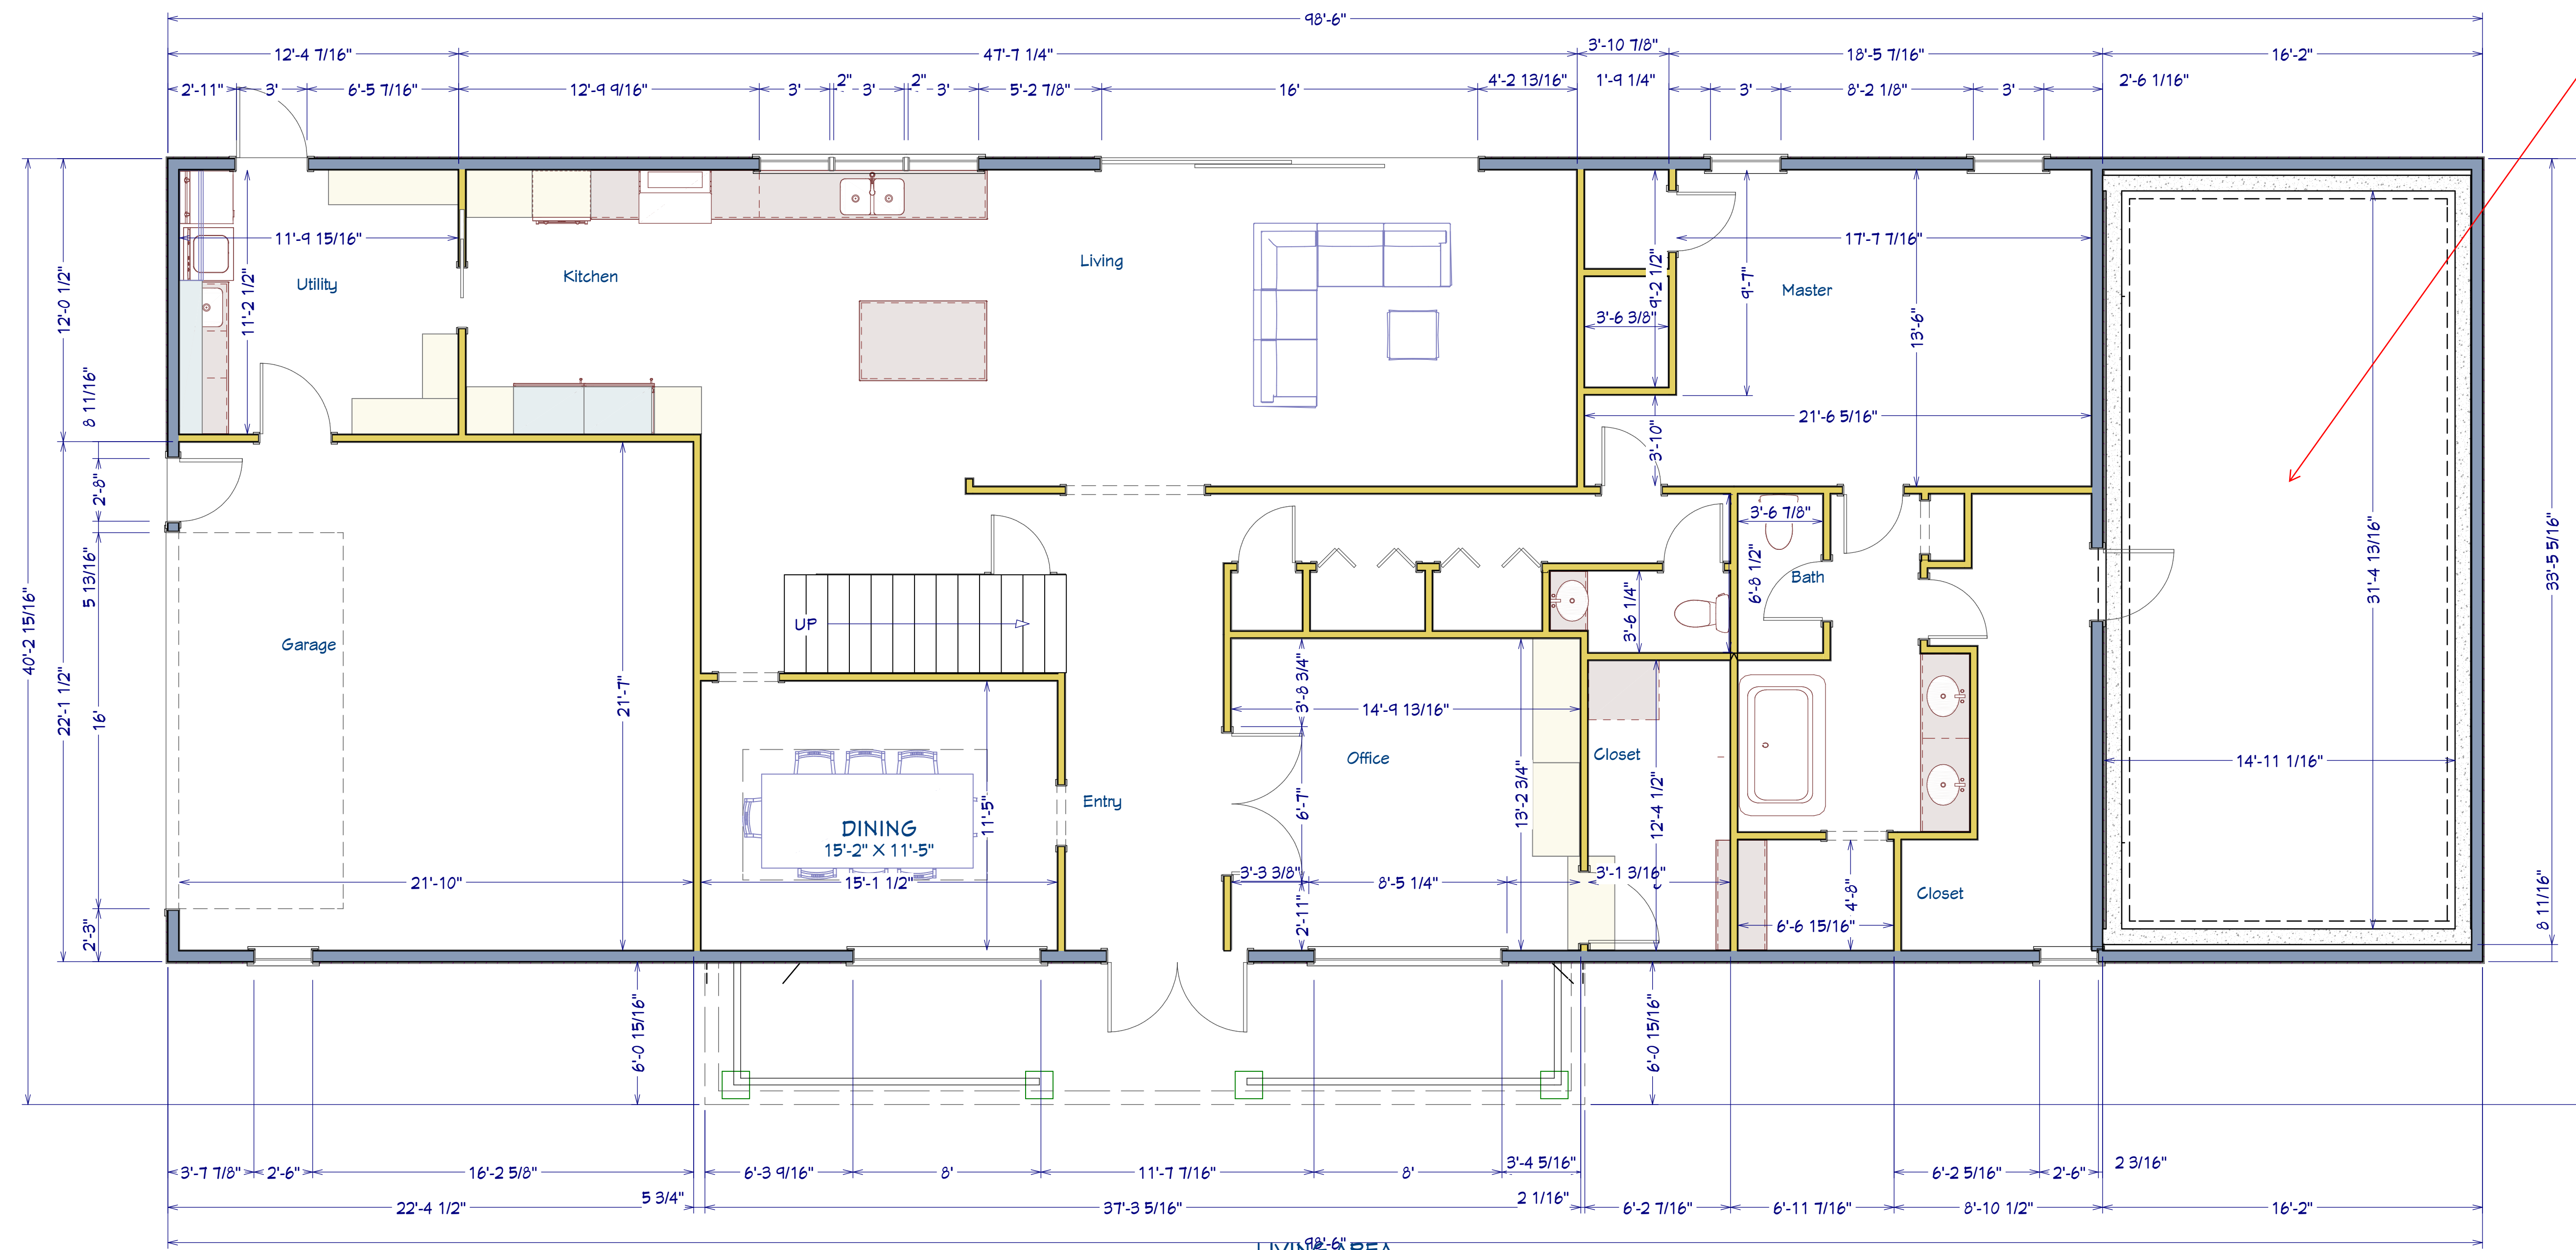

New Storm/Safe Room

LIVING AREA
3593 SQ FT

2605 Smoking Oak Rd
Norman, Oklahoma
📍 Google Street View
Apr 2022 [See more dates](#)

SMOKING OAK ROAD
-2601-

Adding 35x15 to south
side for Storm/Safe
Room