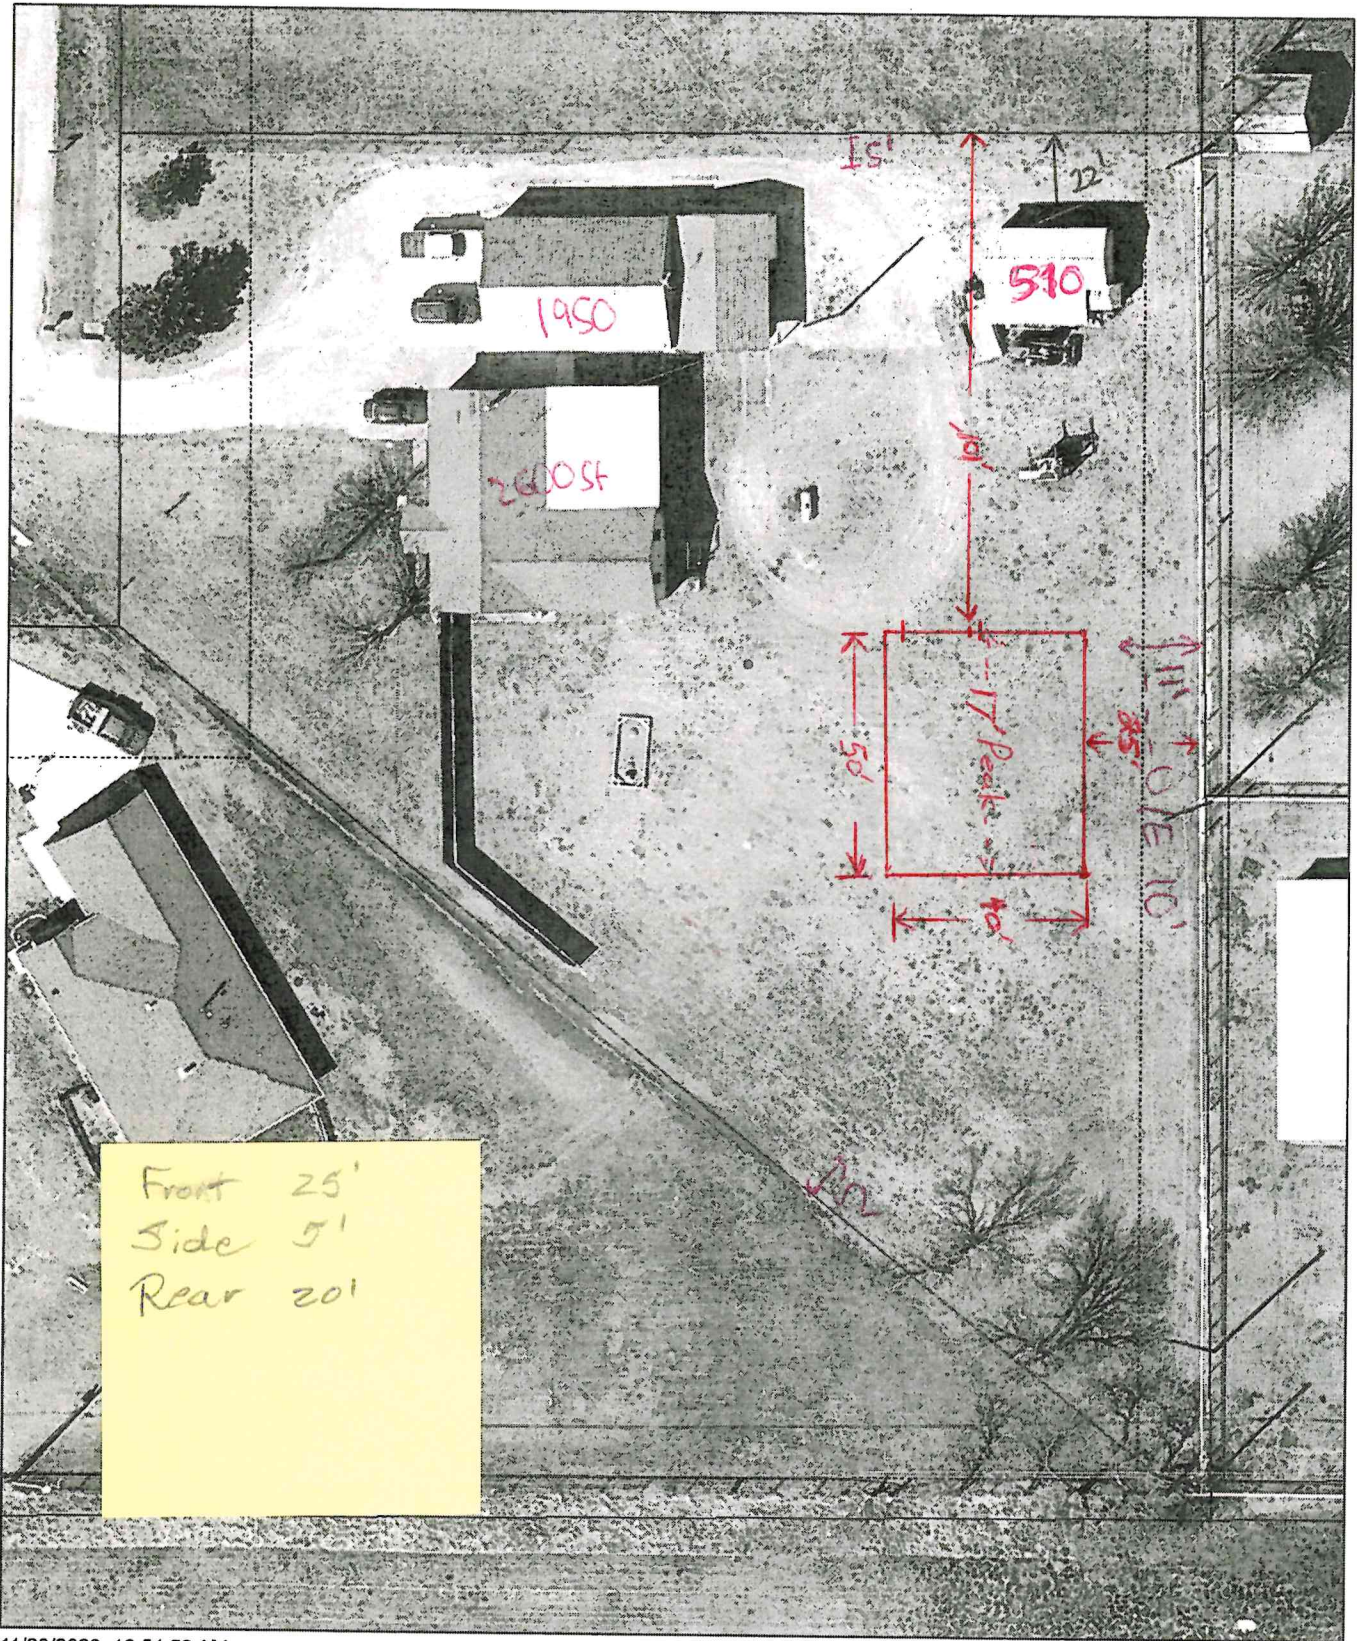

5405 NW Pioneer Cir

11/28/2023, 10:54:58 AM

Lot Area : 54014 sq.ft

Building coverage : 9%*

Building coverage with proposed 40x50 Bldg : 14%*
 must be under 40%.

City of Norman, GIS Services Division