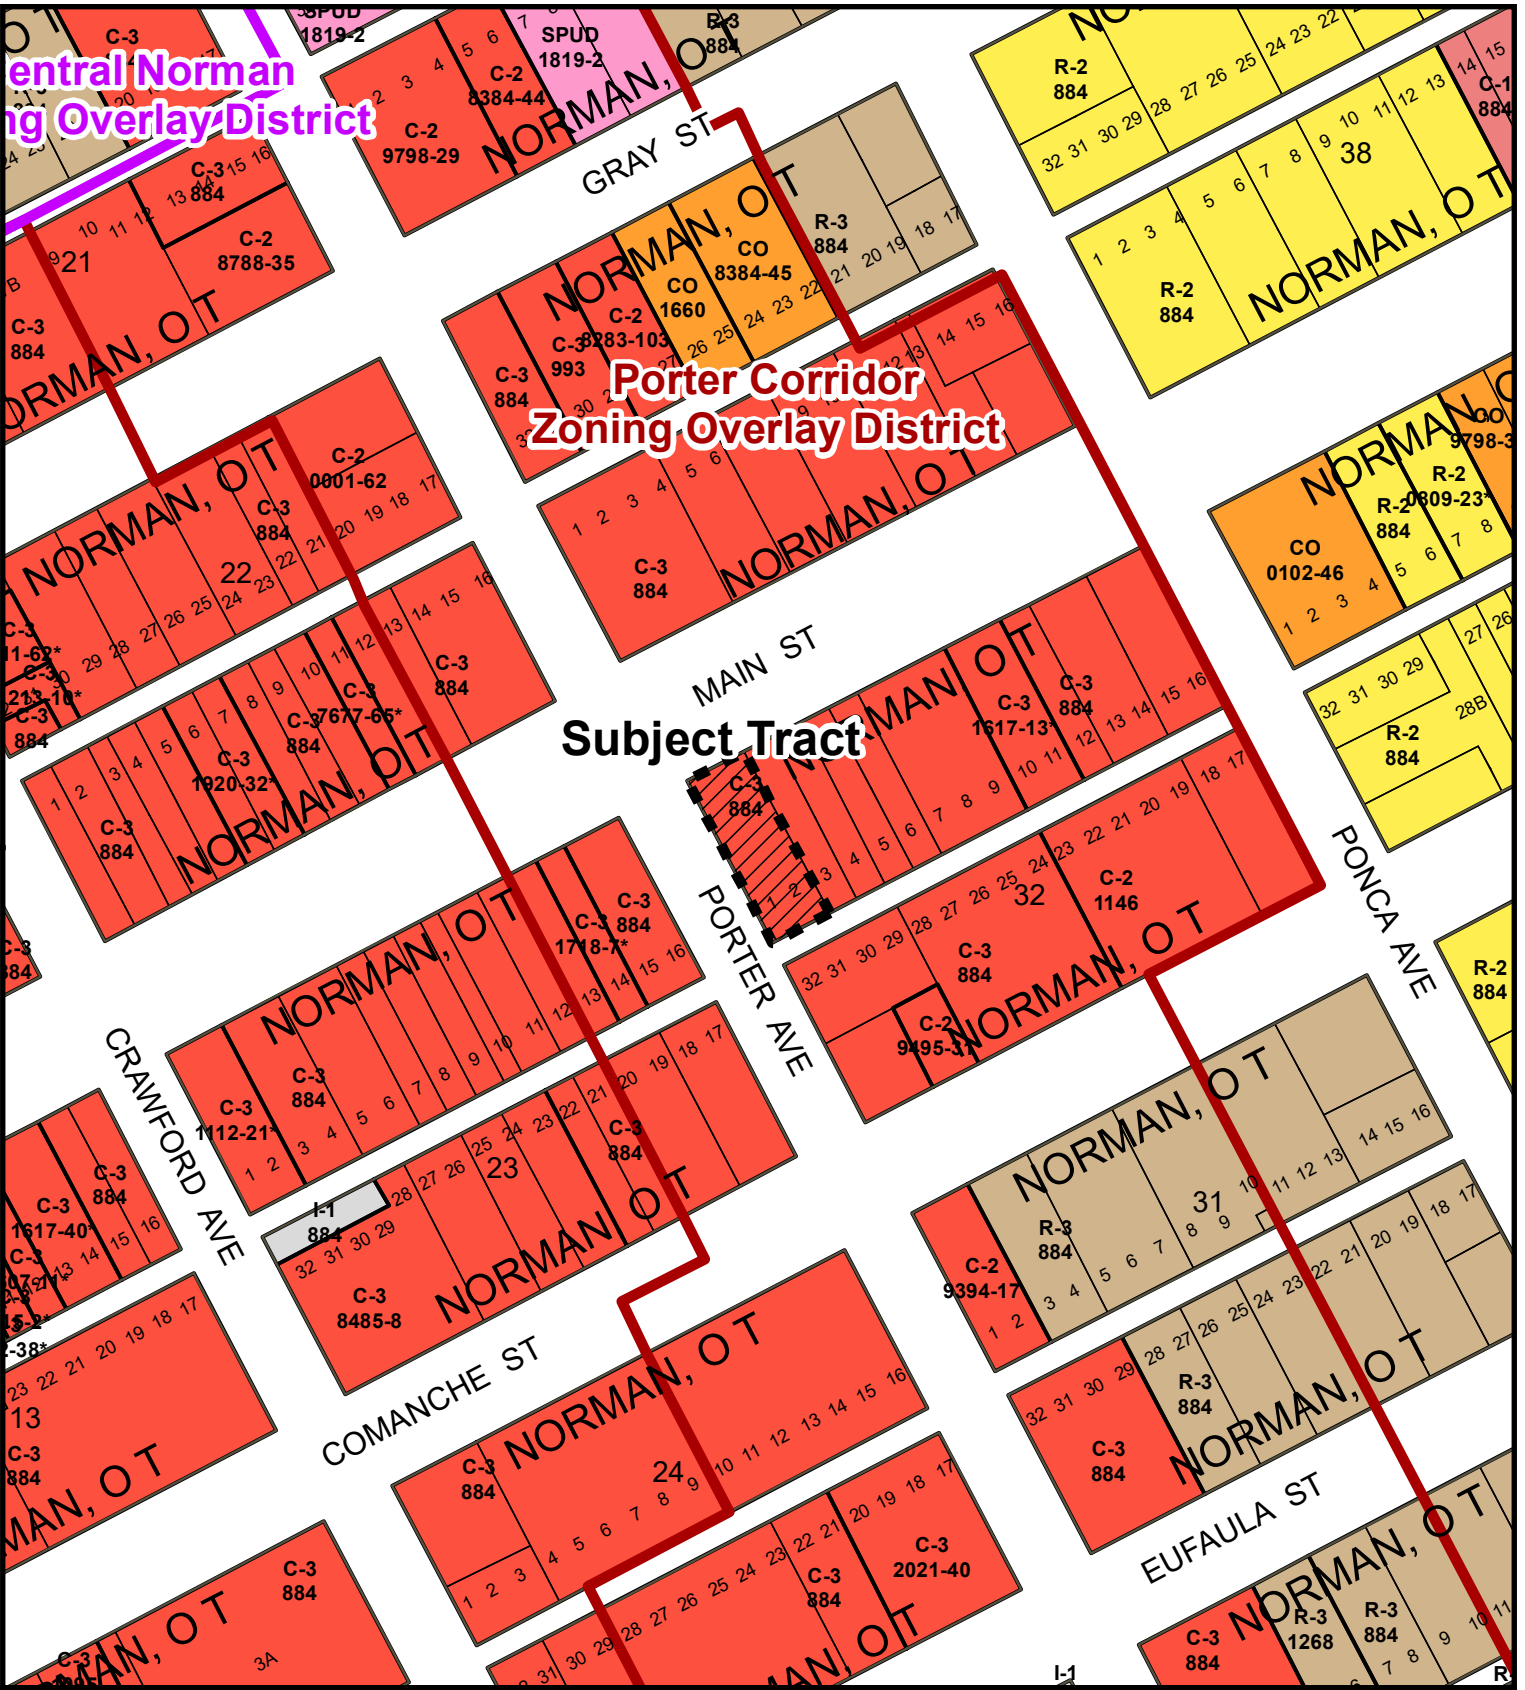

Central Norman  
Zoning Overlay District

Porter Corridor  
Zoning Overlay District

Subject Tract

# Location Map

Map Produced by the City of Norman  
Geographic Information System.  
The City of Norman assumes no  
responsibility for errors or omissions  
in the information presented.

March 7, 2025

Subject Tract

Zoning