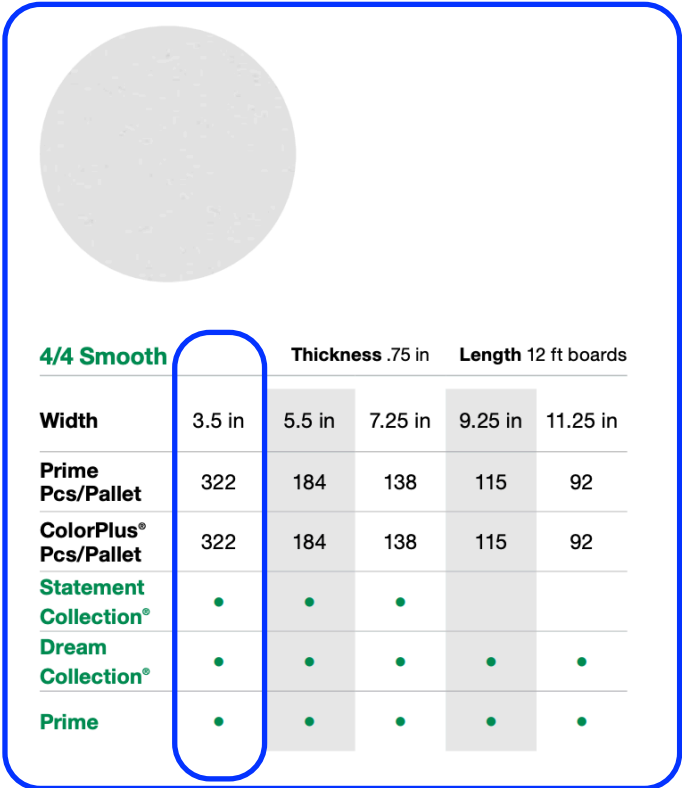

**Planning to Use
Hardie “Smooth”
Trim Where
Necessary**

Hardie® Trim

Planning to use 3.5” “Smooth” trim around windows to match the width of the existing trim around the windows

4/4 Roughsawn

| | Thickness .75 in | | Length 12 ft boards | | |
|-----------------------|------------------|--------|---------------------|---------|----------|
| Width | 3.5 in | 5.5 in | 7.25 in | 9.25 in | 11.25 in |
| Prime Pcs/Pallet | 322 | 184 | 138 | 115 | 92 |
| ColorPlus® Pcs/Pallet | 322 | 184 | 138 | 115 | 92 |
| Statement Collection® | • | • | • | | |
| Dream Collection® | • | • | • | • | • |
| Prime | • | • | • | • | • |

4/4 Smooth

| | Thickness .75 in | | Length 12 ft boards | | |
|-----------------------|------------------|--------|---------------------|---------|----------|
| Width | 3.5 in | 5.5 in | 7.25 in | 9.25 in | 11.25 in |
| Prime Pcs/Pallet | 322 | 184 | 138 | 115 | 92 |
| ColorPlus® Pcs/Pallet | 322 | 184 | 138 | 115 | 92 |
| Statement Collection® | • | • | • | | |
| Dream Collection® | • | • | • | • | • |
| Prime | • | • | • | • | • |