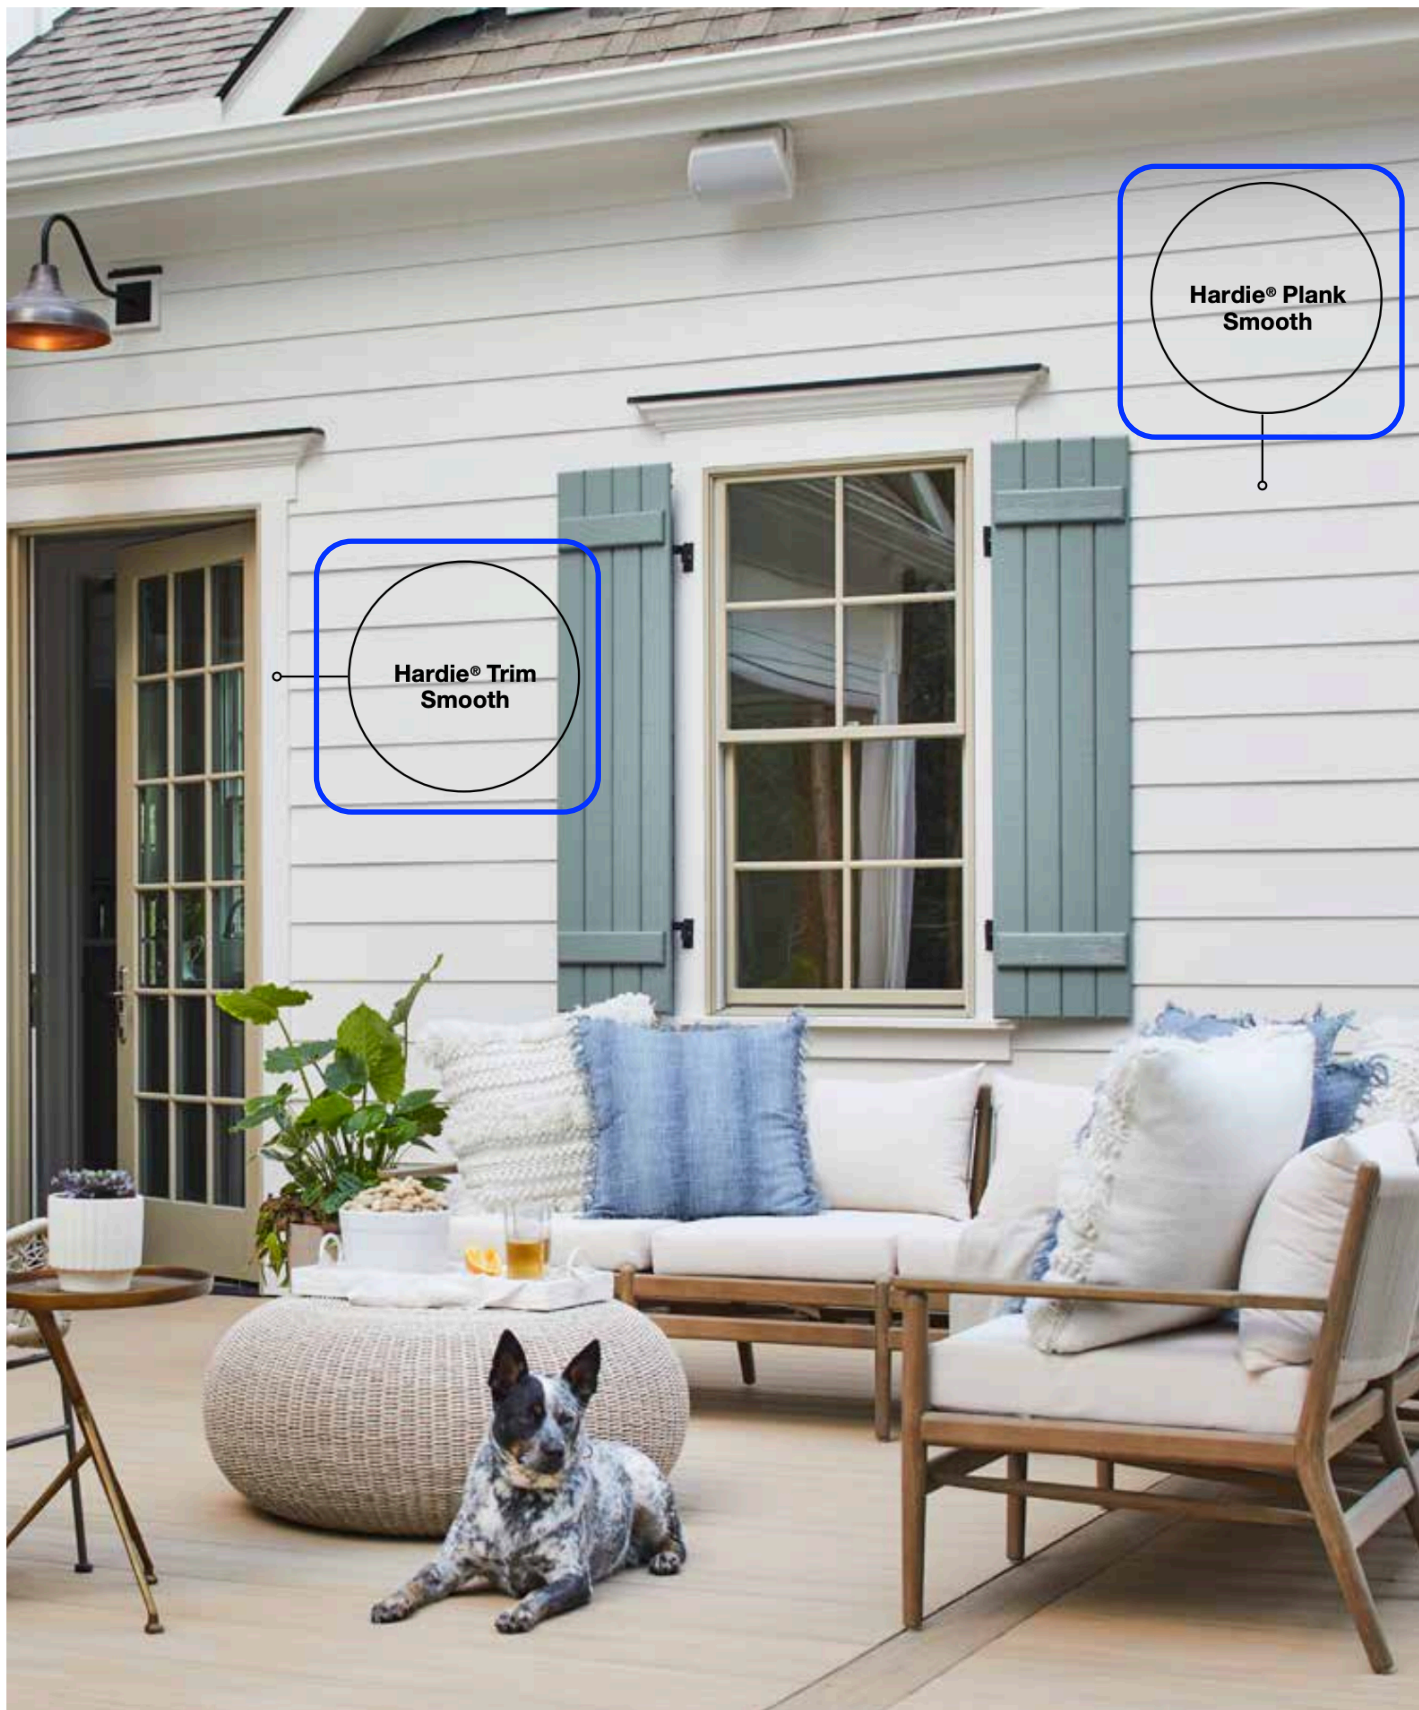

Planning for 6.25” material width in Hardie “Smooth” Plank siding to match the 5” exposure width of the existing siding

5" Exposure Width on Existing Siding

Hardie® Plank
Smooth

Hardie® Trim
Smooth

#MyHardieHome | 1.888.542.7343 | jameshardie.com