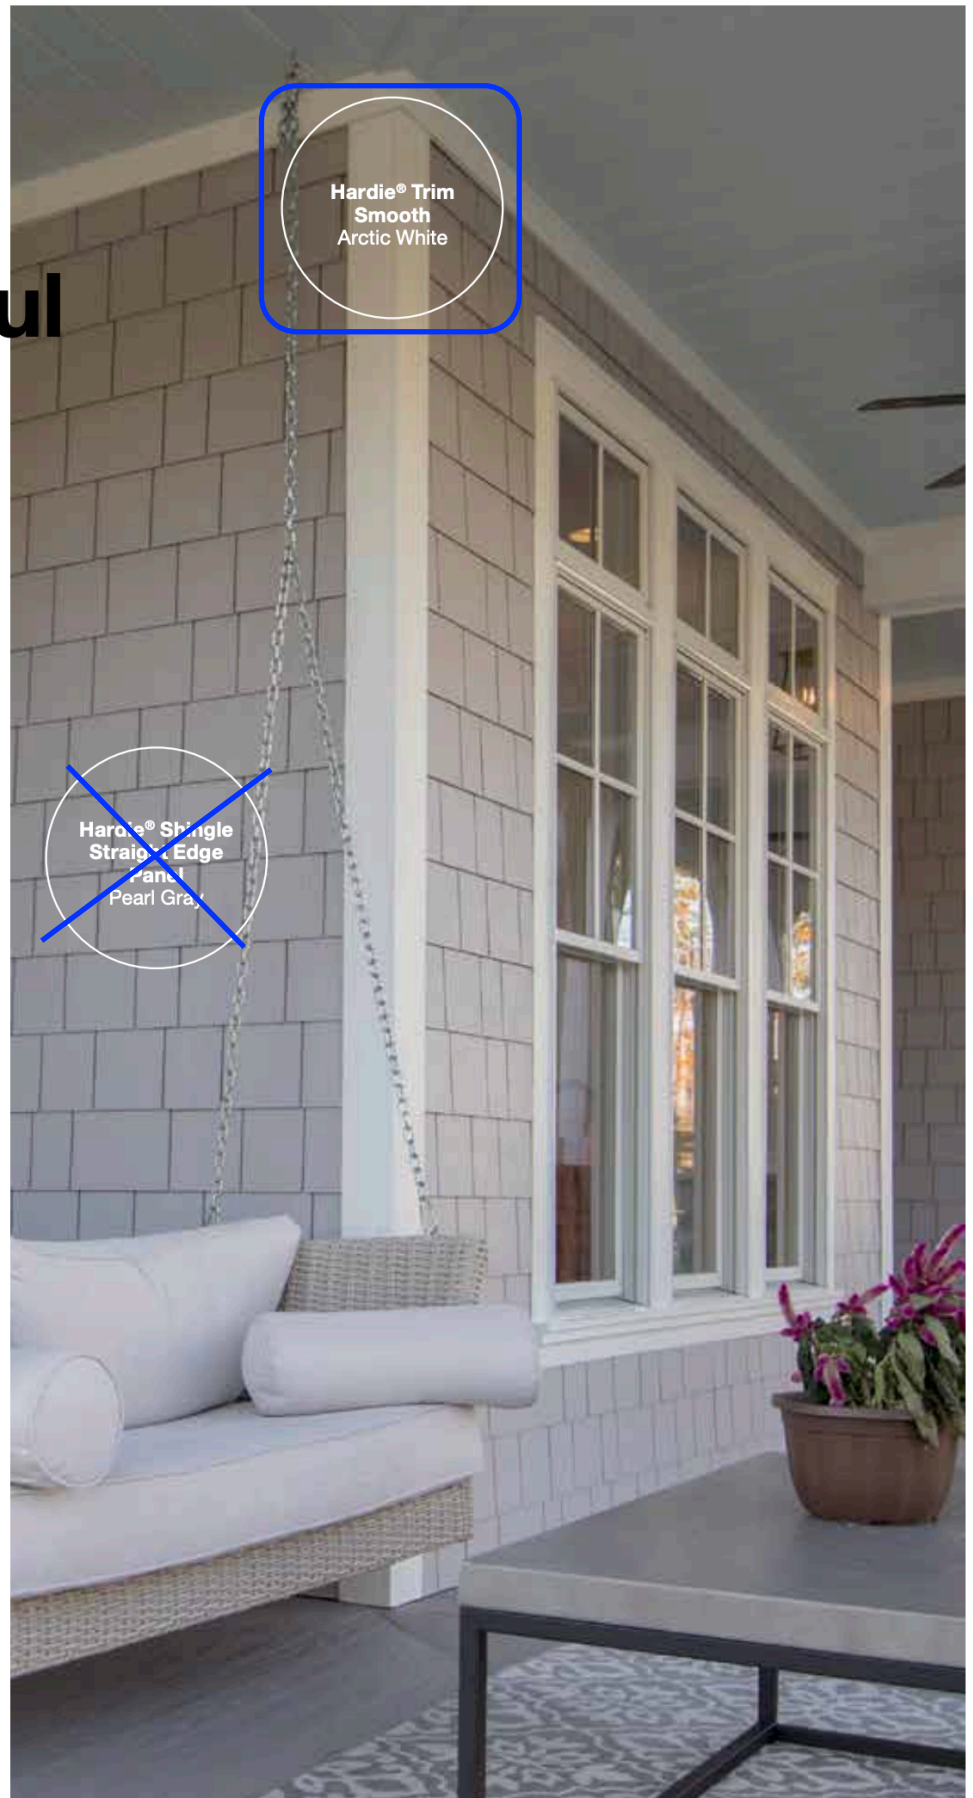

A finished look starts with beautiful trim.

Hardie® Trim

Form meets function at every intersection with Hardie® Trim boards. With an authentic look, Hardie® Trim boards provide design flexibility for columns, friezes, doors, windows and other accent areas.

With higher performance to withstand damage from the elements compared to wood trim, Hardie® Trim is the perfect option for a long-lasting home. Hardie® Trim is a low-maintenance and durable accent for your exterior — adding an extra component of beauty to your home.

**Planning to Use
Hardie “Smooth”
Trim Where
Necessary**