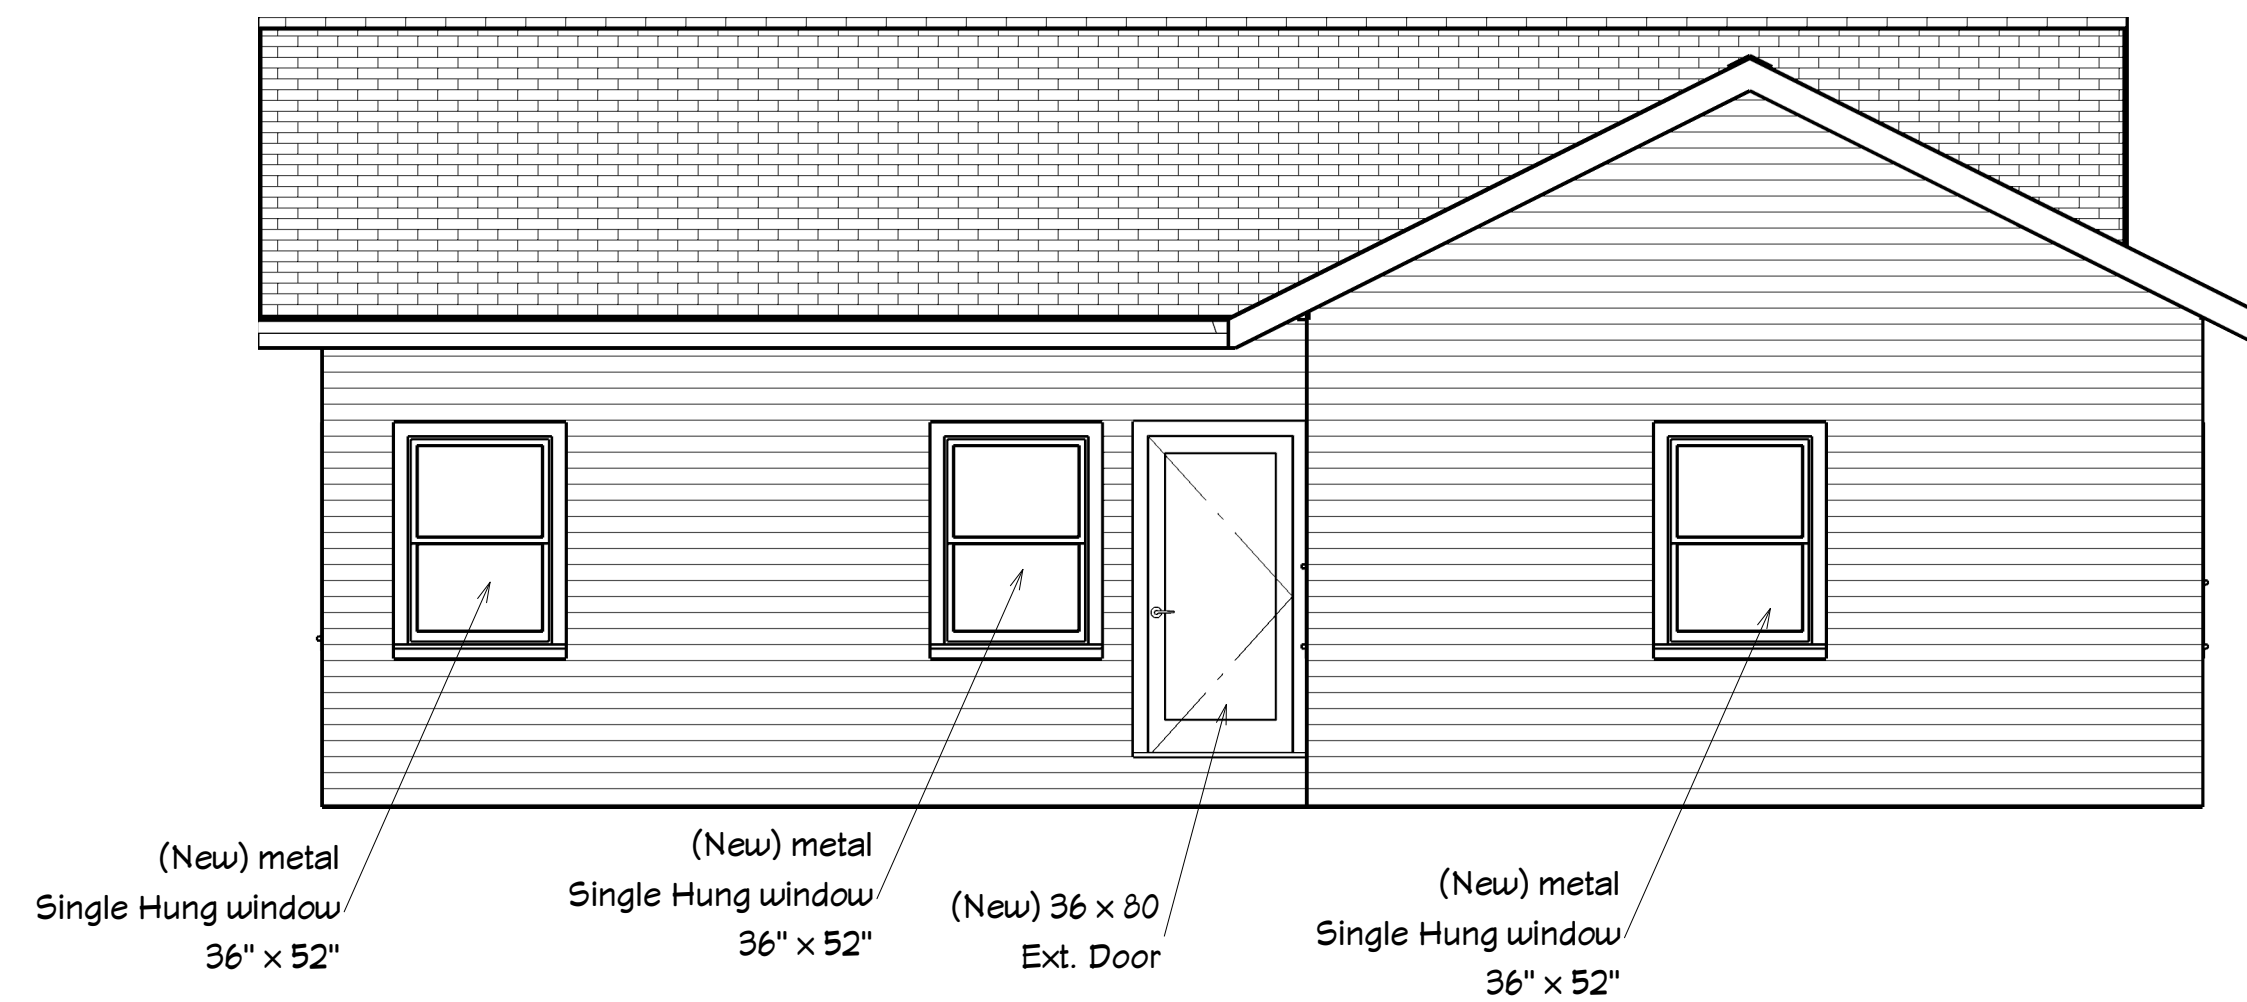

AS PROPOSED - 727 Chautauqua Elevation Sheets

REVISION TABLE	
NUMBER	DATE

727 Chautauqua Ave
Norman, OK

Veneer
(prop): 1570

DRAWINGS PROVIDED BY:

DATE:

9/13/2024

SCALE: