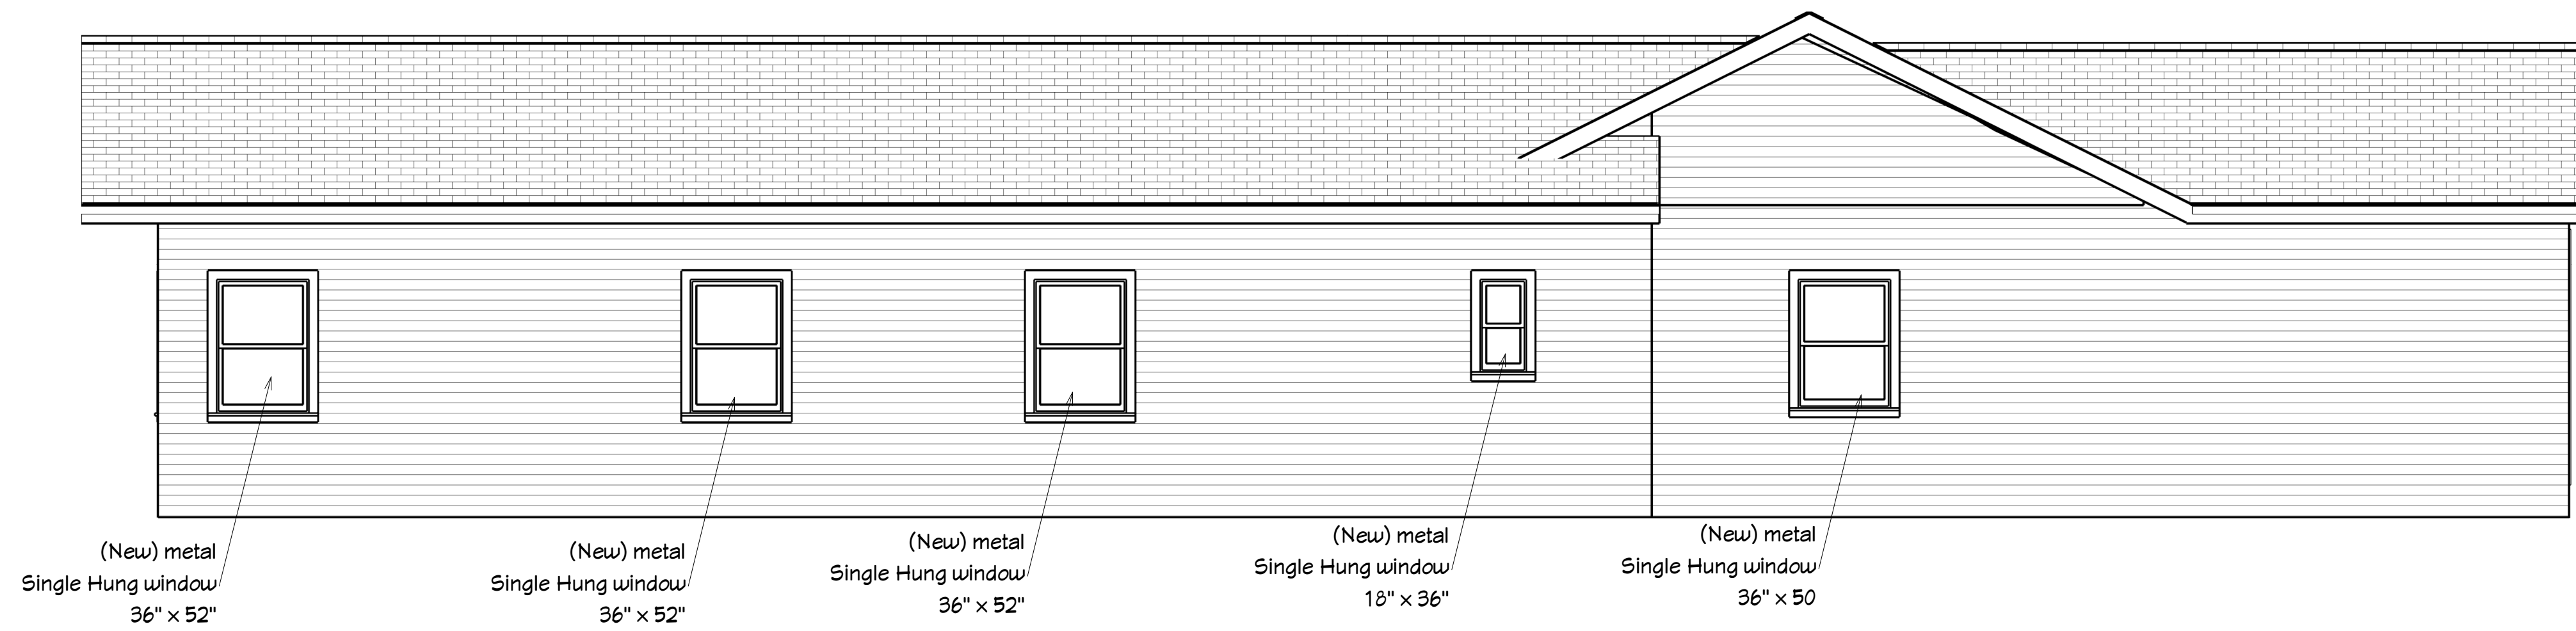

AS PROPOSED - 727 Chautauqua Elevation Sheets

REVISION TABLE	
NUMBER	DATE

727 Chautauqua Ave
Norman, OK

Veneer
(prop): 1570

DRAWINGS PROVIDED BY:

DATE:

9/13/2024

SCALE: