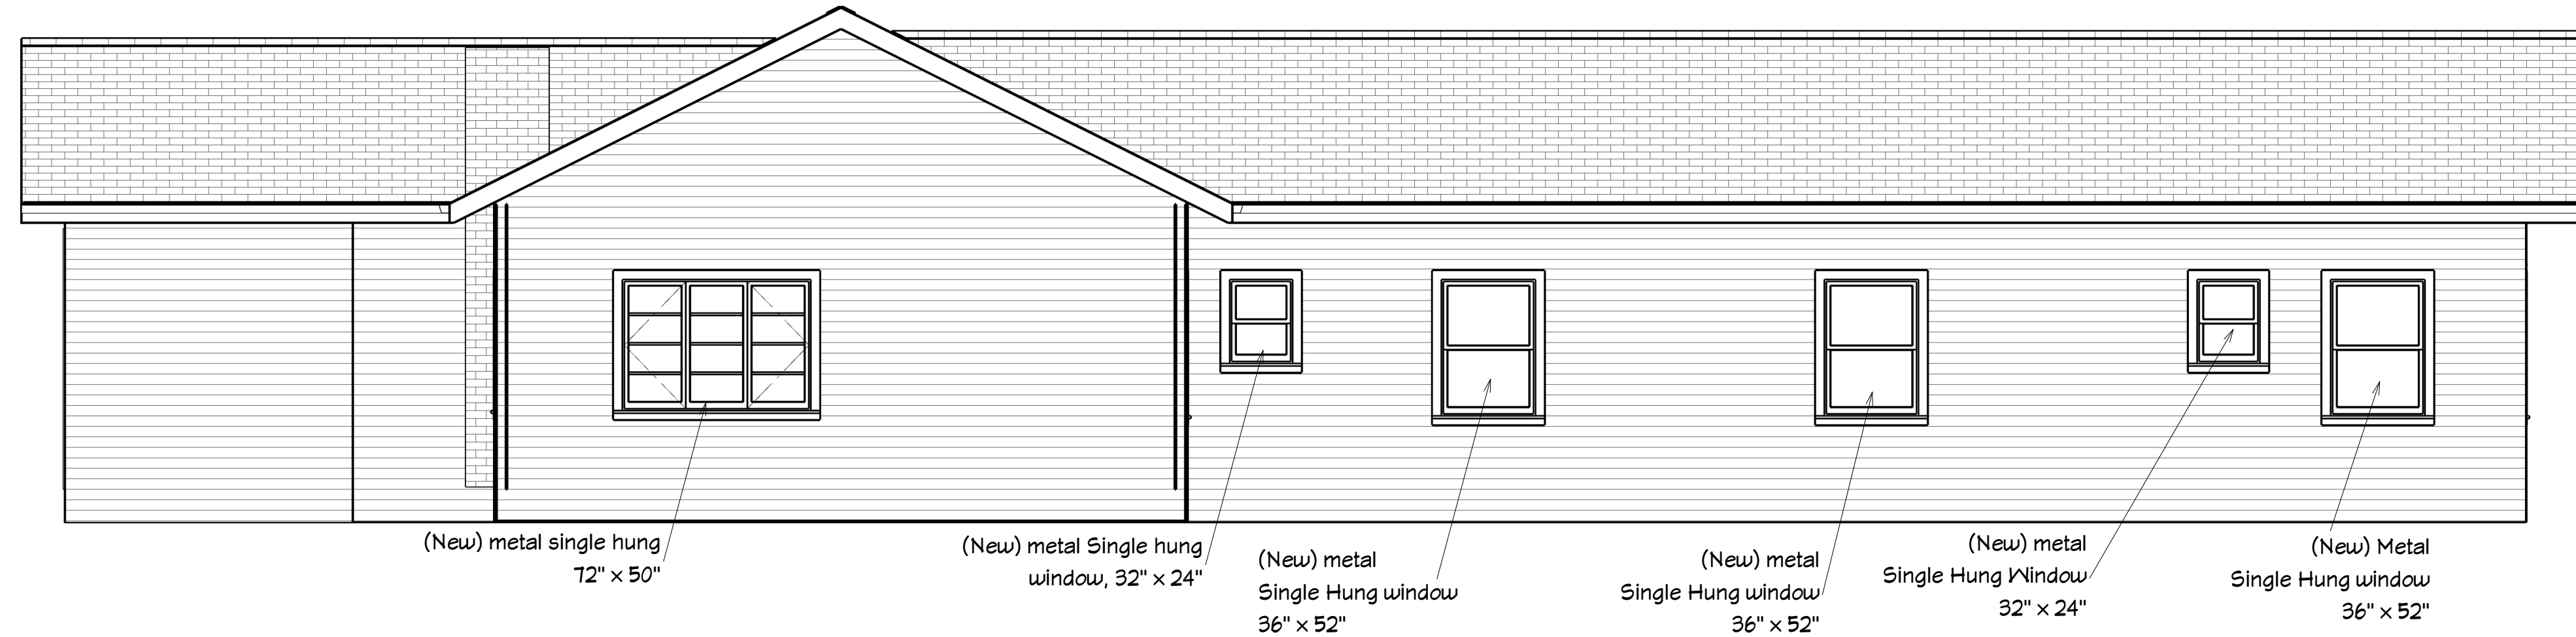

AS PROPOSED - 727 Chautauqua Elevation Sheets

REVISION TABLE	
NUMBER	DATE

727 Chautauqua Ave
Norman, OK

Veneer
(prop): 1570

DRAWINGS PROVIDED BY:

DATE:

9/13/2024

SCALE: