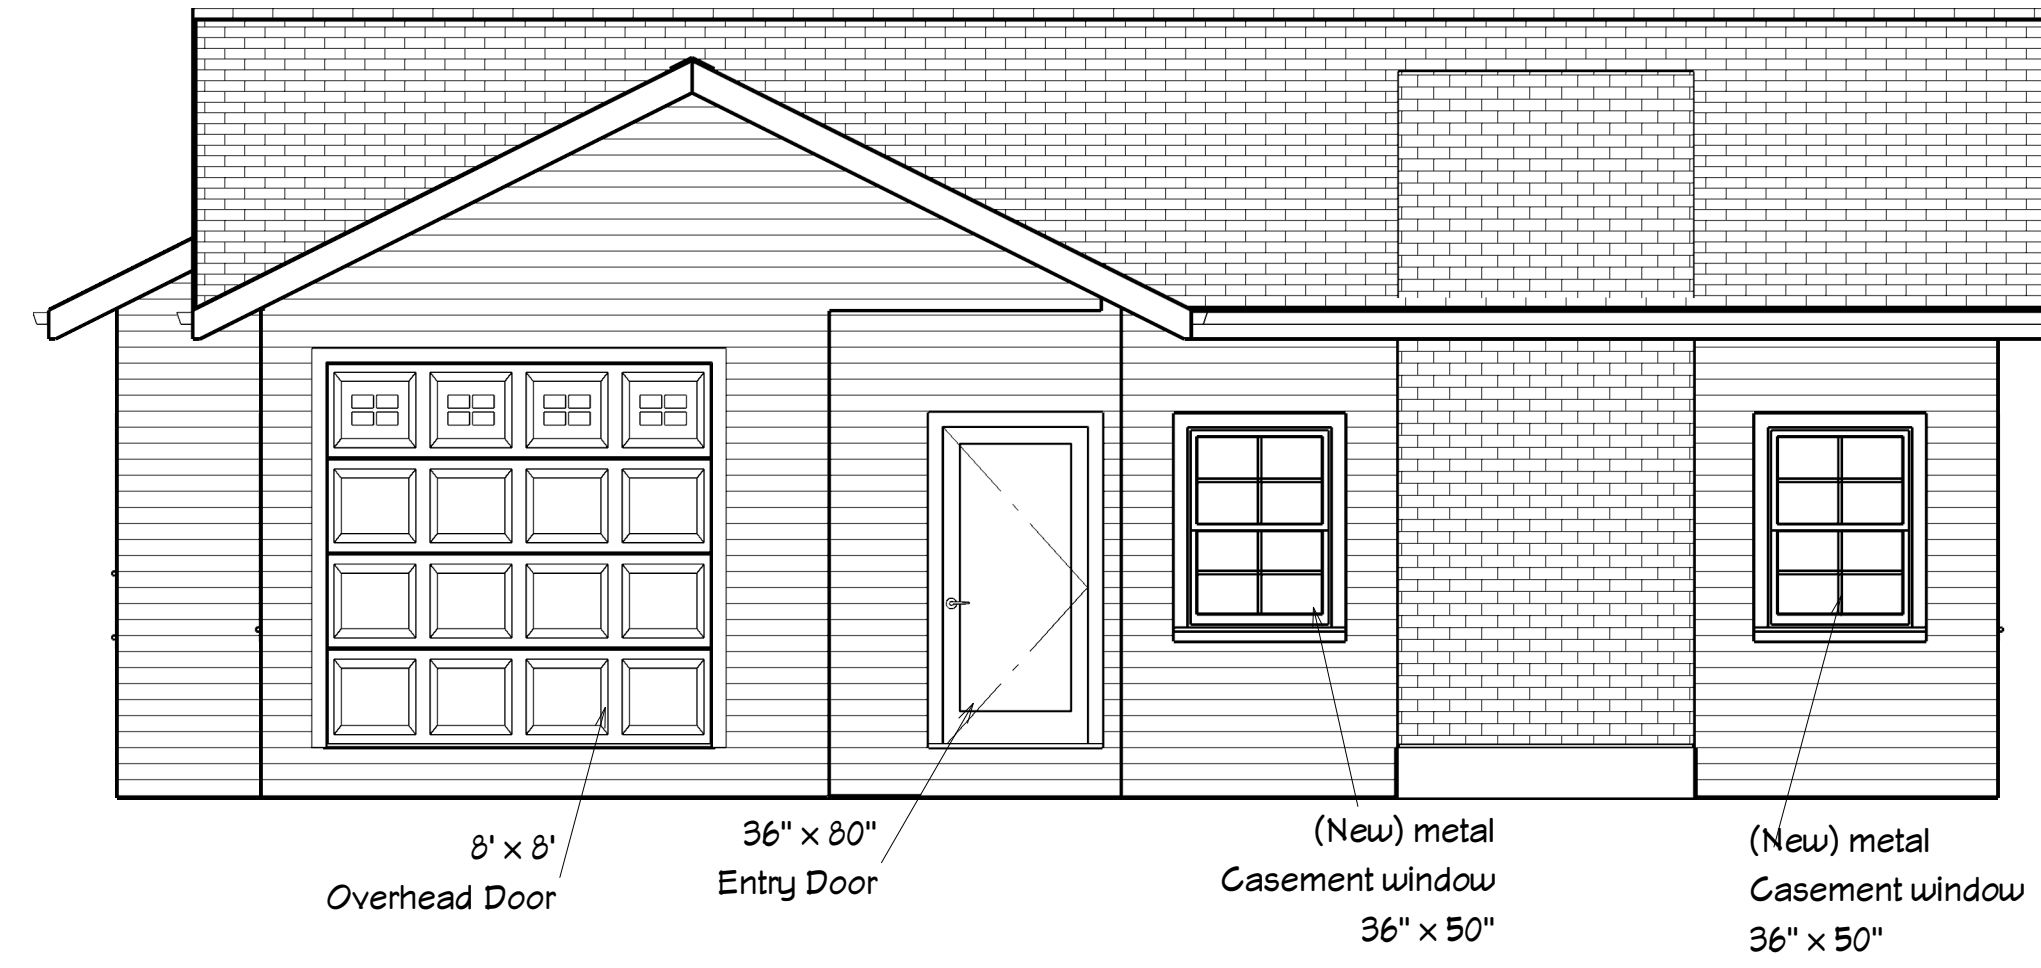

AS PROPOSED - 727 Chautauqua Elevation Sheets

REVISION TABLE	
NUMBER	DATE

727 Chautauqua Ave
Norman, OK

Veneer
(prop): 1570

DRAWINGS PROVIDED BY:

DATE:

9/13/2024

SCALE: