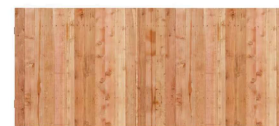

ProWood 3-1/2 ft. x 8 ft. Western Red Cedar Privacy Flat Top Fence Panel

(293)

$135⁶¹ /package

[Add to Cart](#)