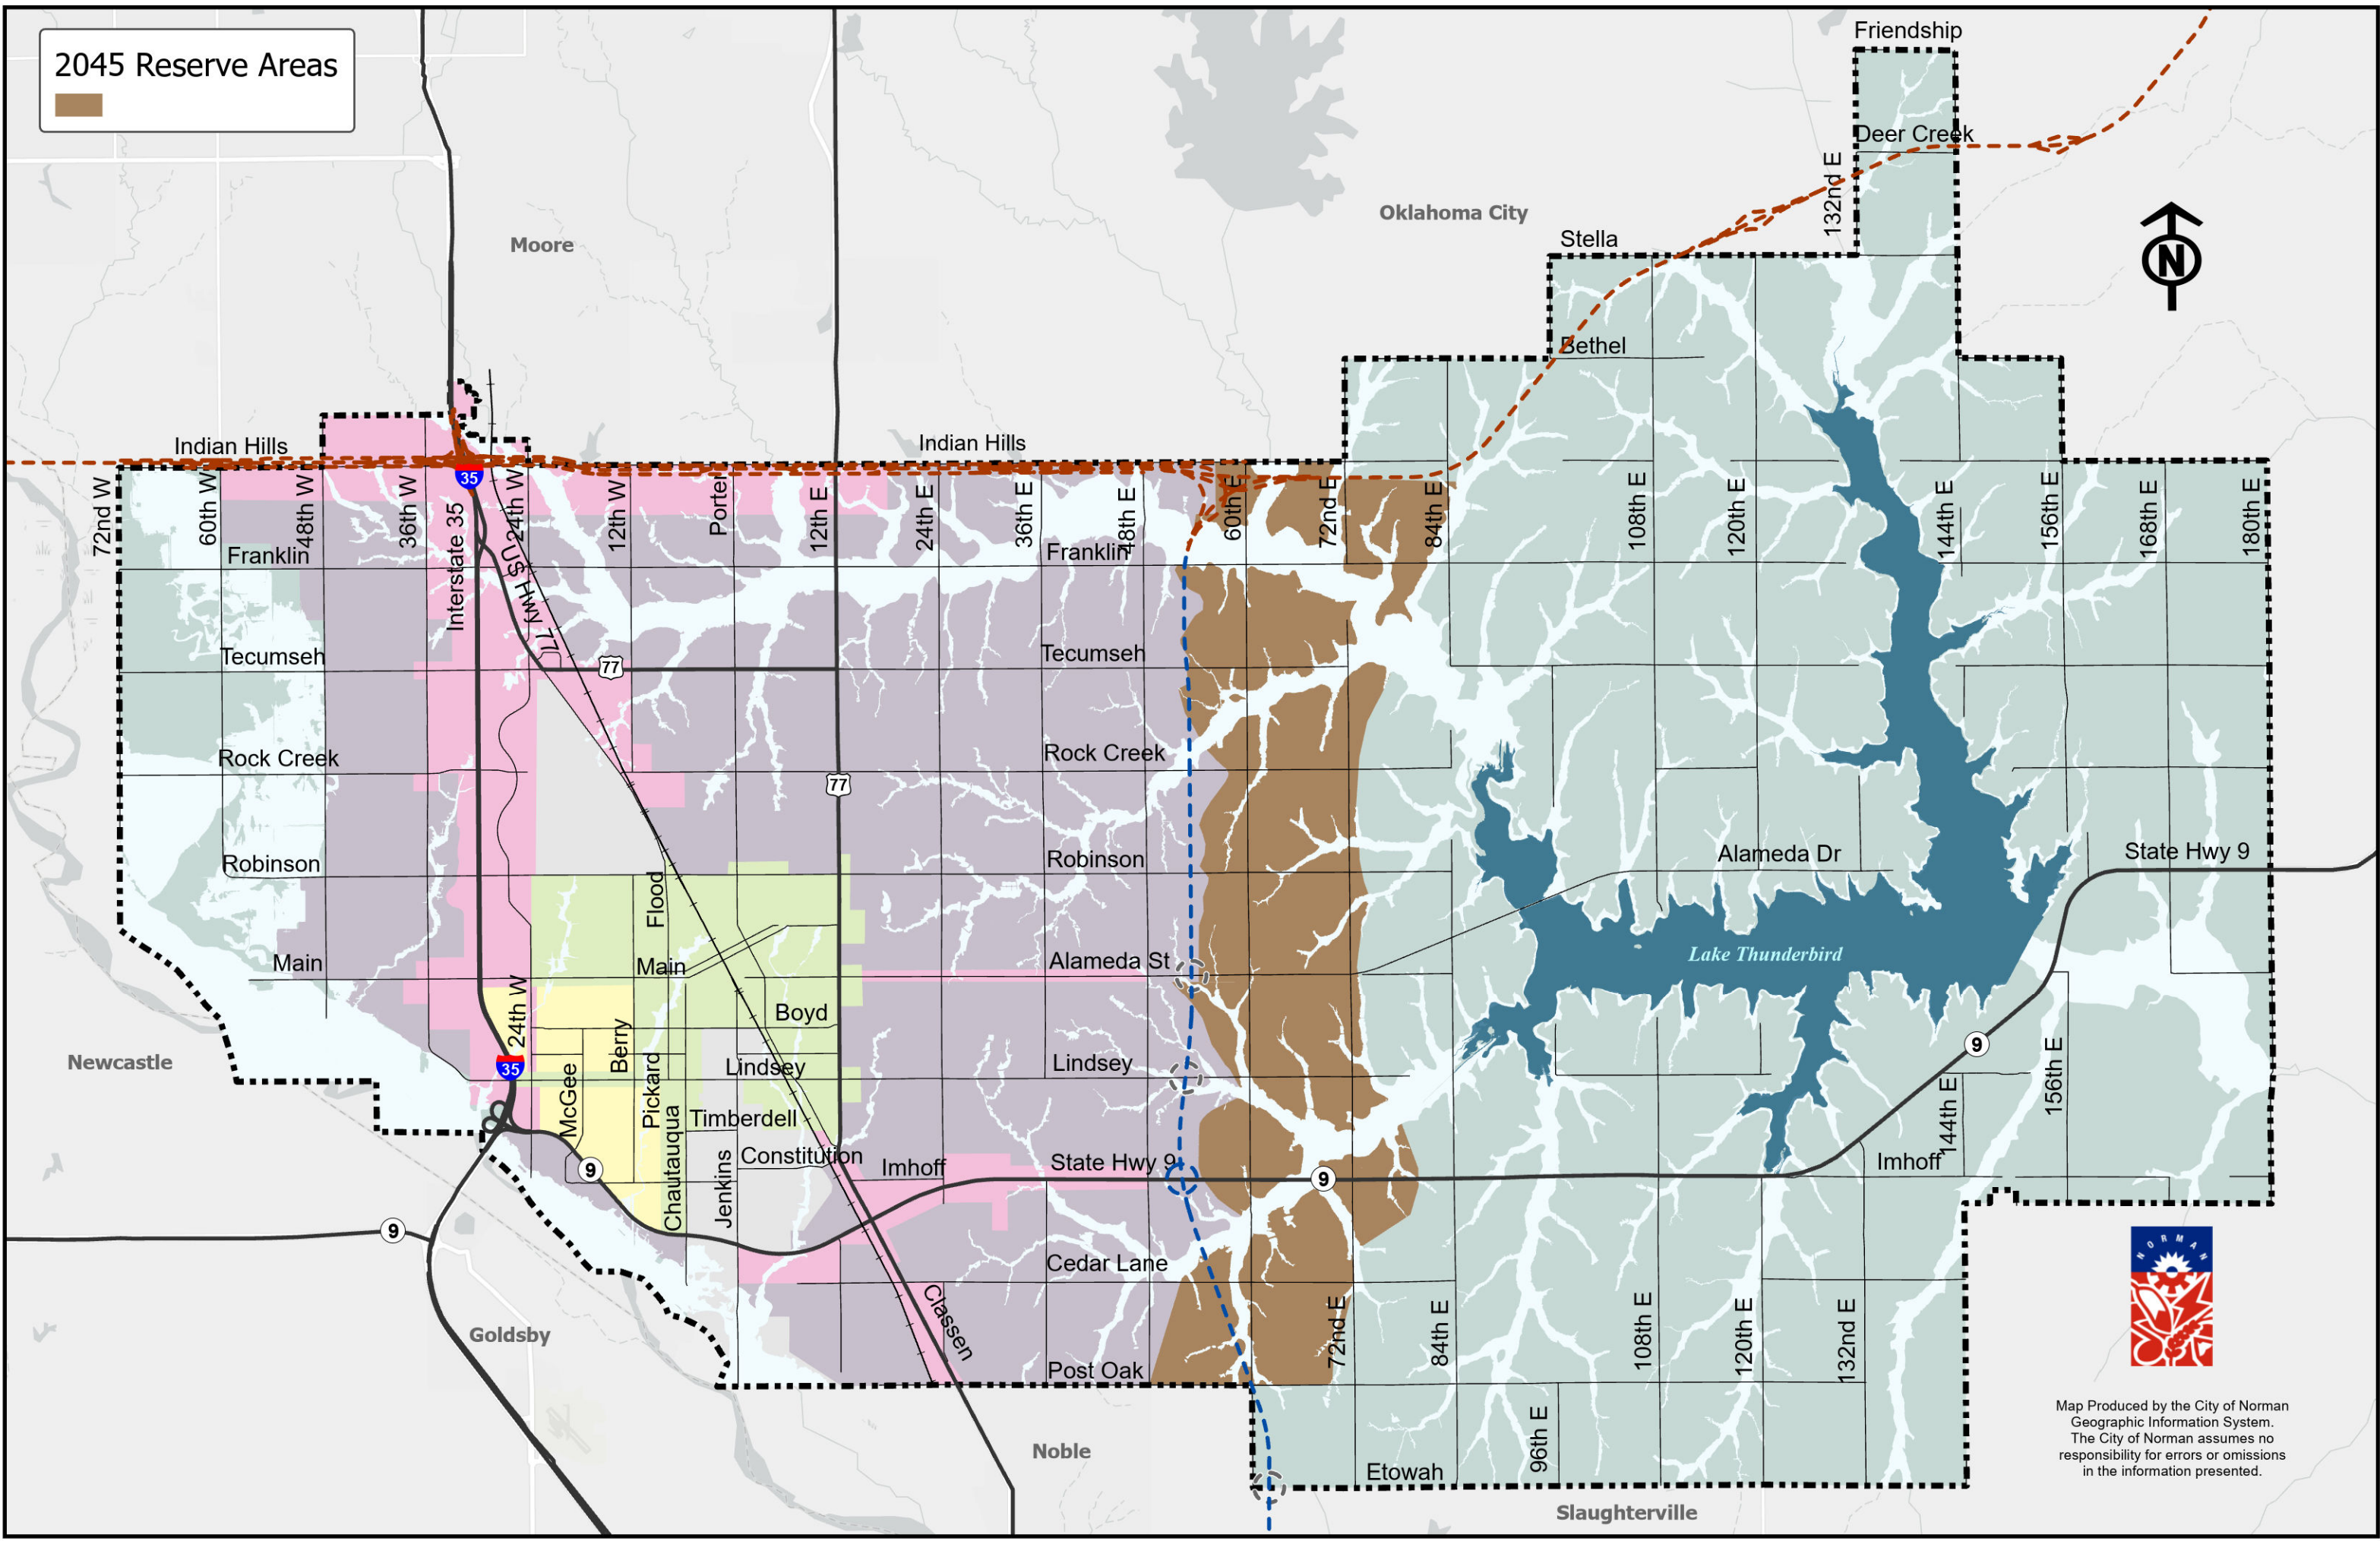

2045 Reserve Areas

Map Produced by the City of Norman Geographic Information System. The City of Norman assumes no responsibility for errors or omissions in the information presented.