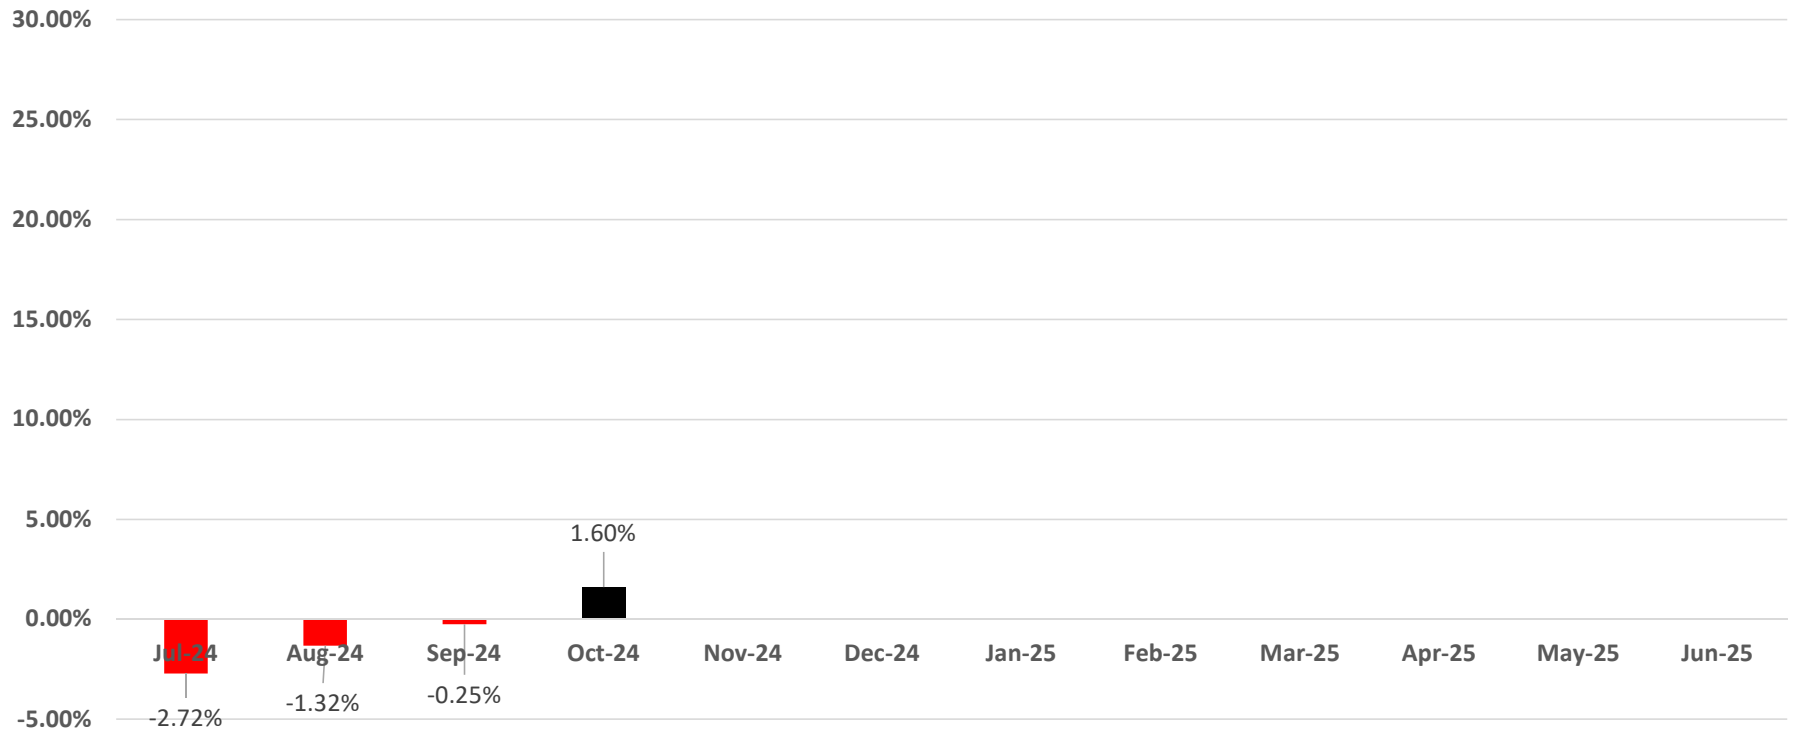

# Norman Sales Tax % Change from Prior Year, Fiscal Year Ending 2025