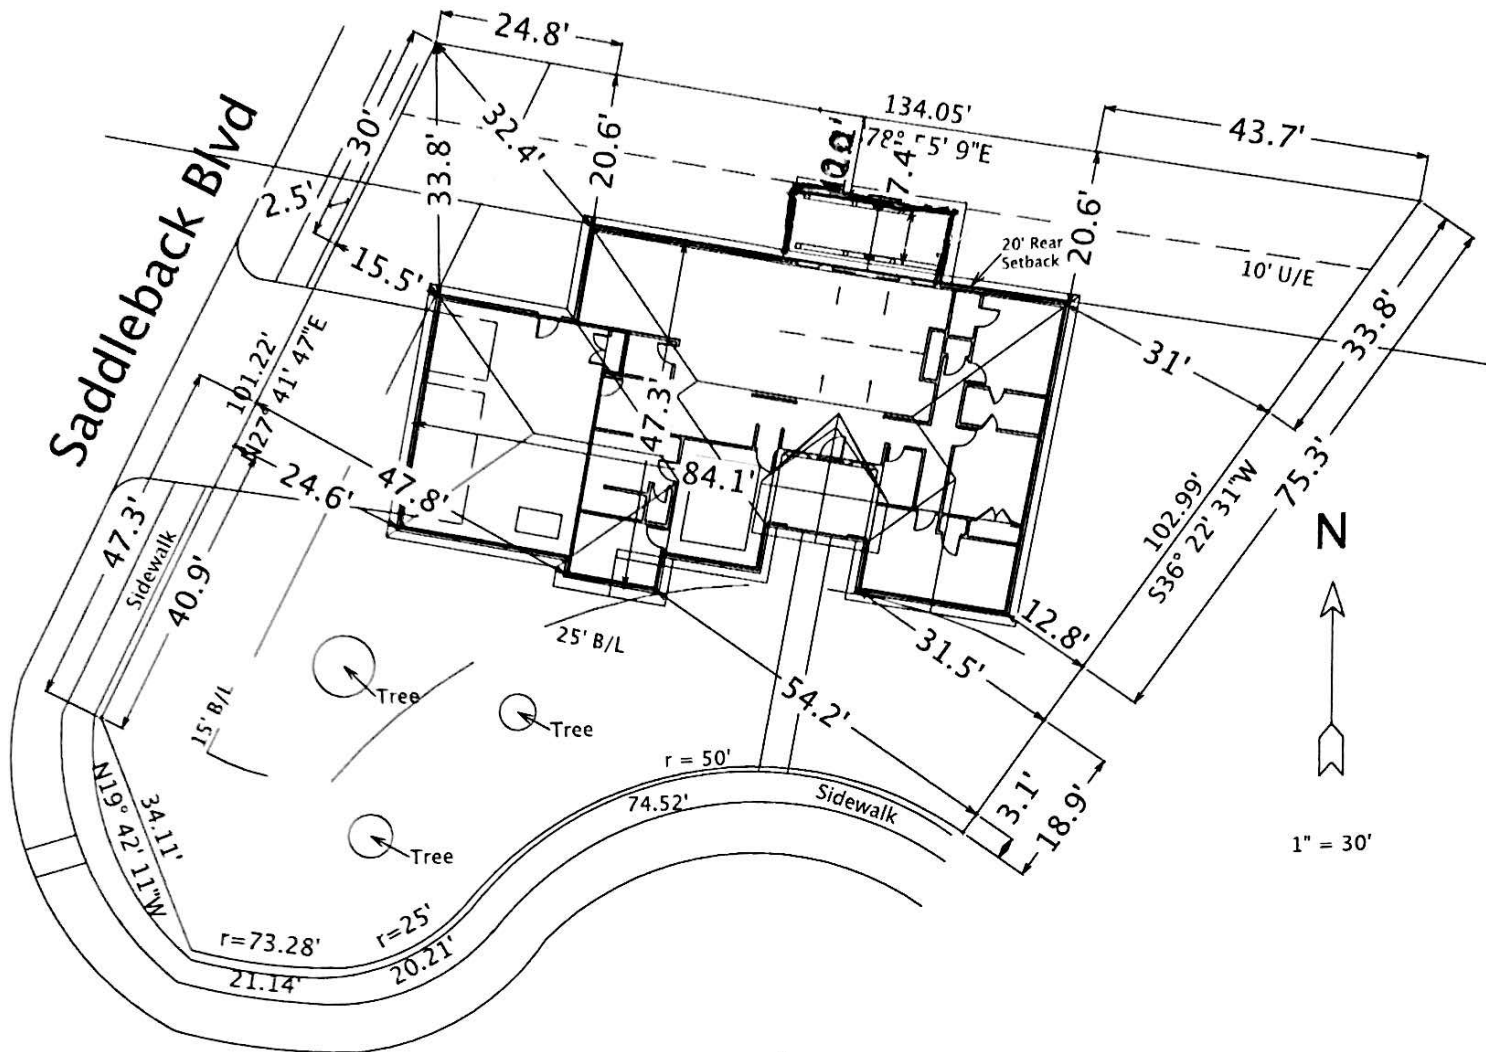

DP GAMBLE HOMES, INC.
PO BOX 921
NORMAN, OK 73070
405-207-8306

Address: 4607 Winners Circle
Legal: Lot 23 Block 3
Addition: Rock Creek Polo Club

Winners Circle