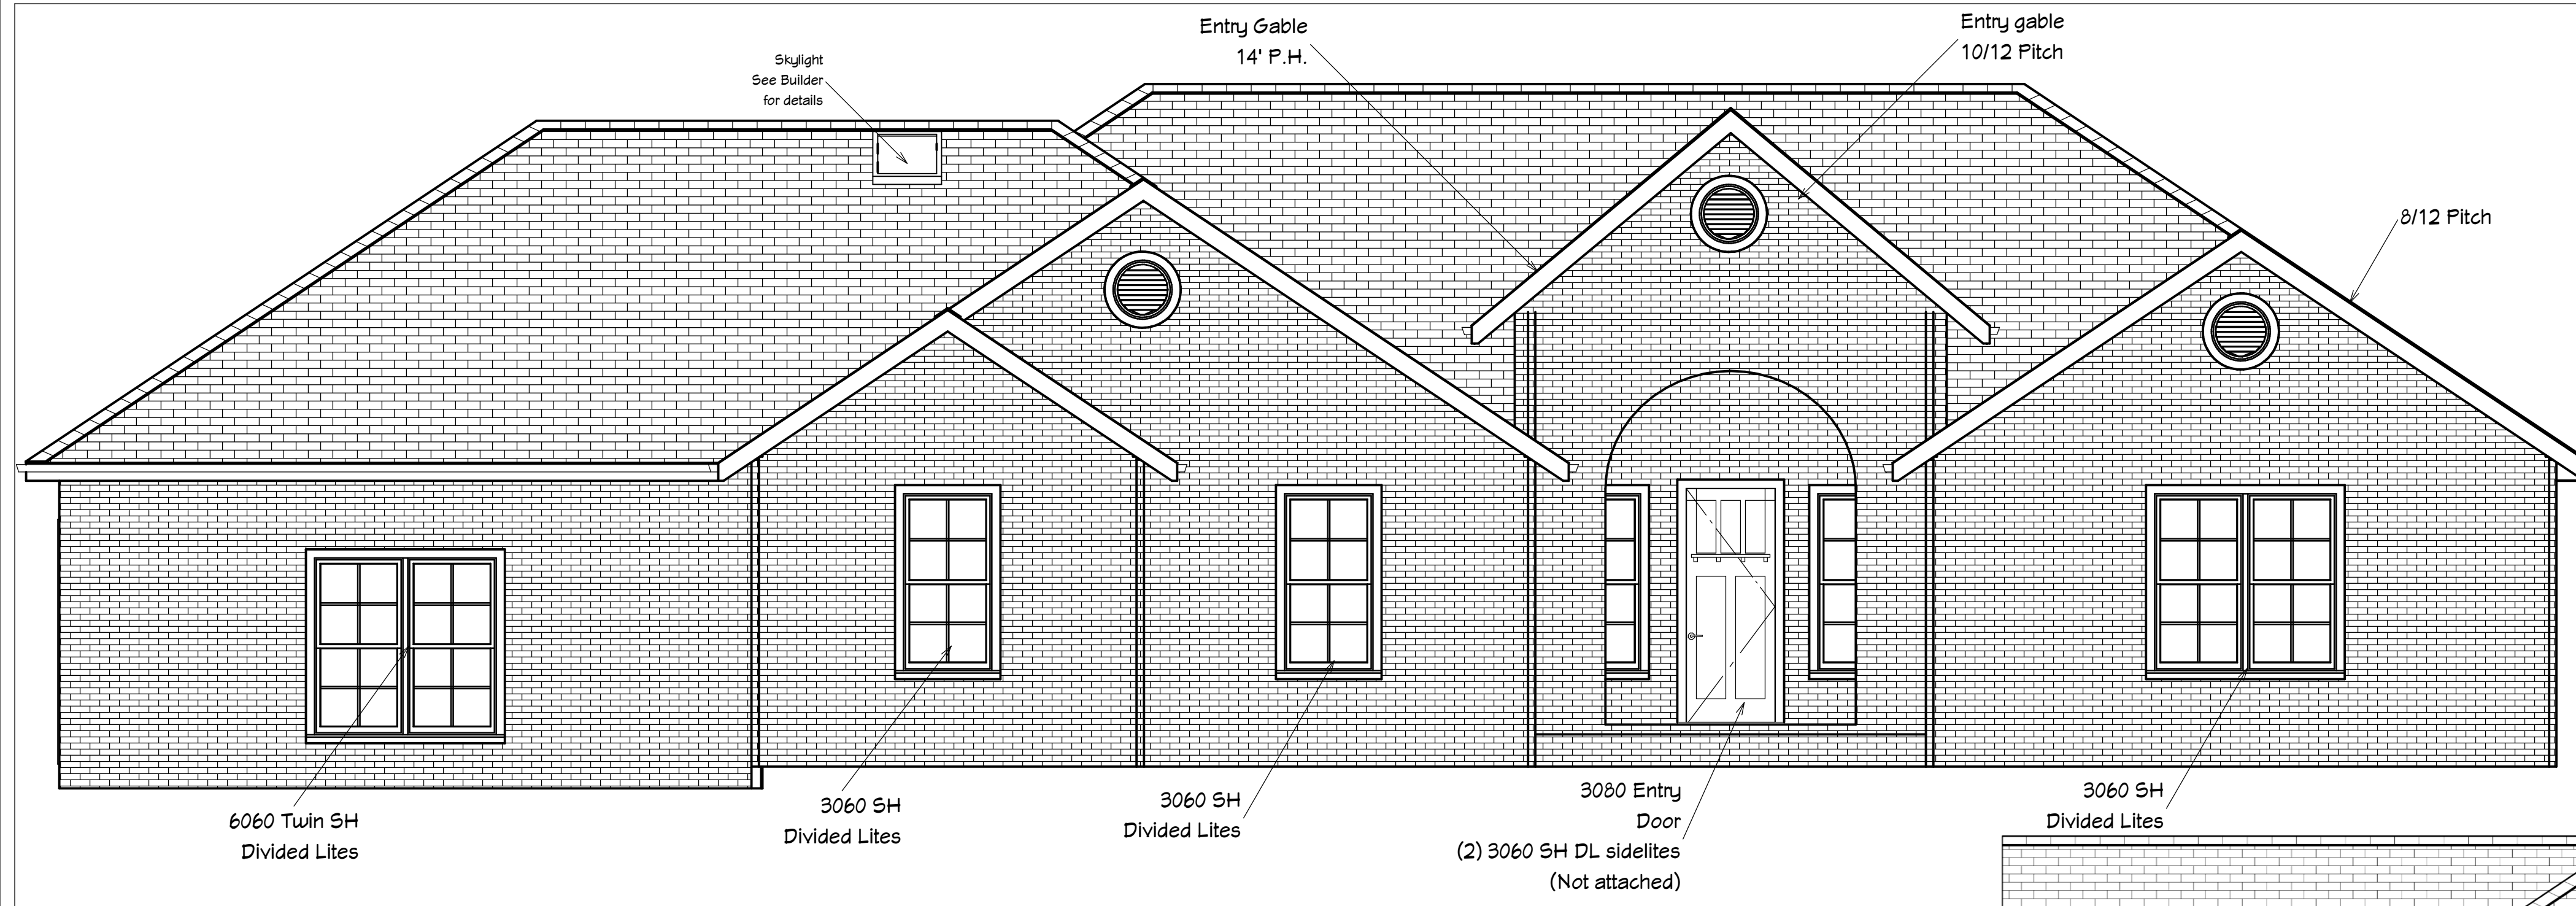

NUMBER	DATE	REVISION BY	DESCRIPTION

McCaffrey Custom

- Veneer: 2490
- Living: 2325
- Garage: 732
- Concrete: 3051
- Und. Roof: 3501

DRAWINGS PROVIDED BY:

DATE:

11/7/24

SCALE:

SHEET:

P-1

NUMBER	DATE	REVISION	DESCRIPTION

McCaffrey Custom

Veneer:
2490
Living:
2325
Garage:
732
Concrete:
3057
Und. Roof:
3501

DRAWINGS PROVIDED BY:

DATE:

11/7/24

SCALE: