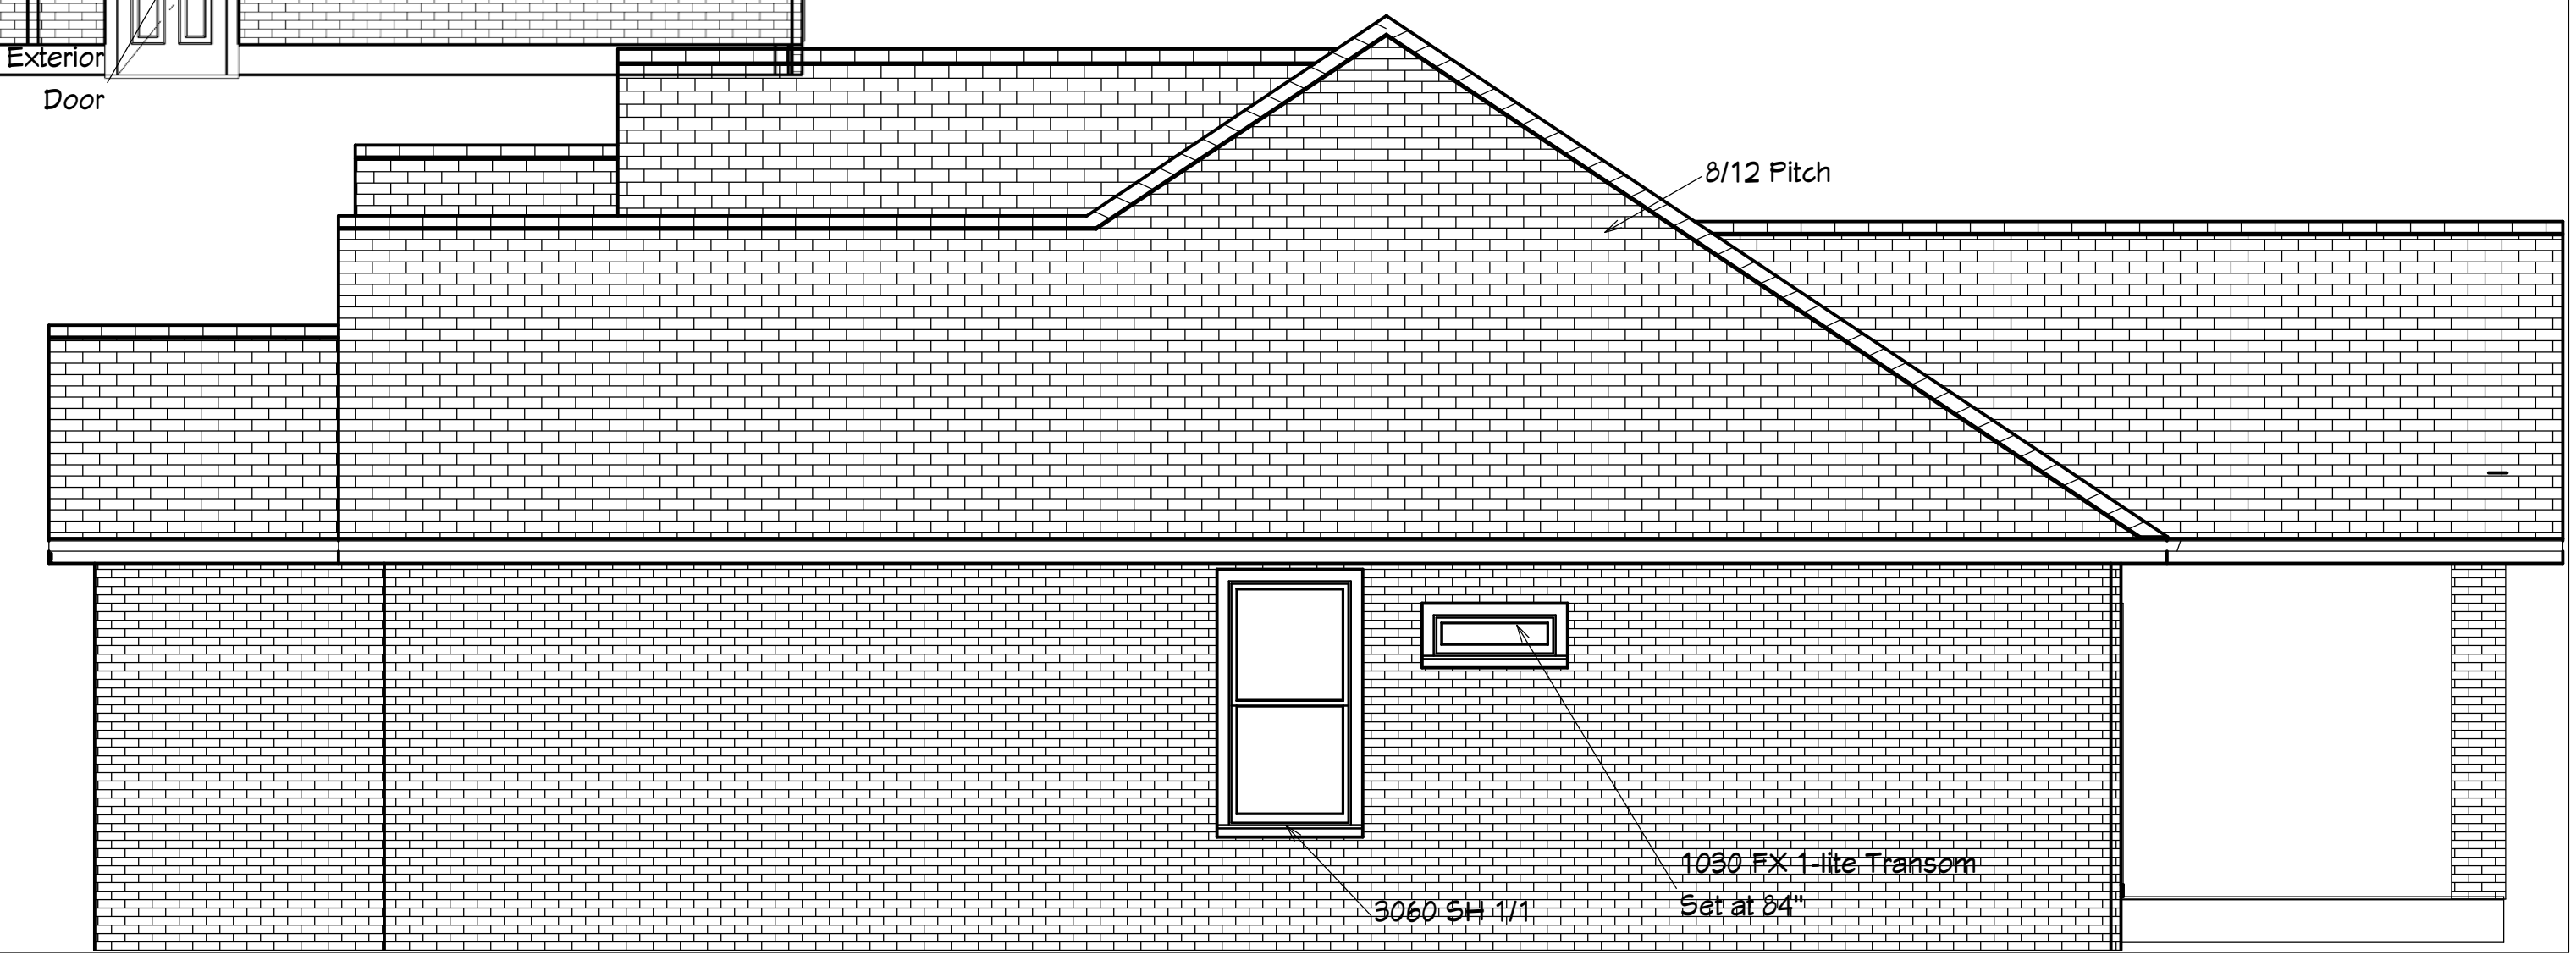

NUMBER	DATE	REVISION BY	DESCRIPTION

McCaffrey Custom

- Veneer: 2490
- Living: 2325
- Garage: 732
- Concrete: 3051
- Und. Roof: 3501

DRAWINGS PROVIDED BY:

DATE:

11/7/24

SCALE:

SHEET:

P-1

NUMBER	DATE	REVISION	DESCRIPTION

McCaffrey Custom

Veneer:
2490
Living:
2325
Garage:
732
Concrete:
3057
Und. Roof:
3501

DRAWINGS PROVIDED BY:

DATE:

11/7/24

SCALE: